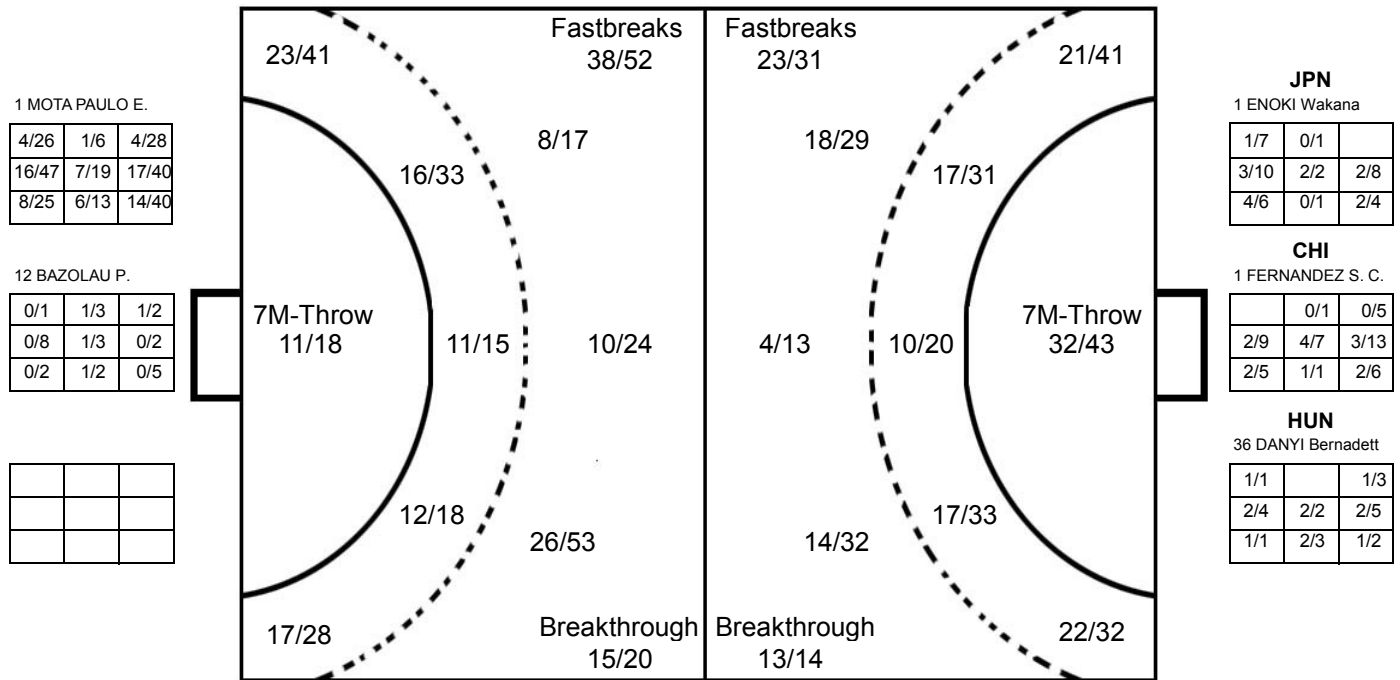

Played

STAGE	MATCH	PLAYED	SCORE
Preliminary	3	JPN	25:25 (13:9)
Preliminary	14	RUS	25:32 (14:15)
Preliminary	27	GER	25:27 (13:16)
Preliminary	37	CRO	30:22 (12:12)
Preliminary	49	CHI	33:20 (18:6)
President Cup	63	HUN	23:32 (15:13)
Place 9-10	78	EGY	26:33 (12:14)

2016 IHF WOMEN'S YOUTH WORLD CHAMPIONSHIP IN SVK
TOTAL SHOT REPORT

UP TO MATCH 78

201612082-42-1/1

ANGOLA

Table listing 21 players from Angola with their respective statistics in 3x3 grids. Includes names like MOTA PAULO E., LEIA PEDRO M., OLIVEIRA NETO P., etc.