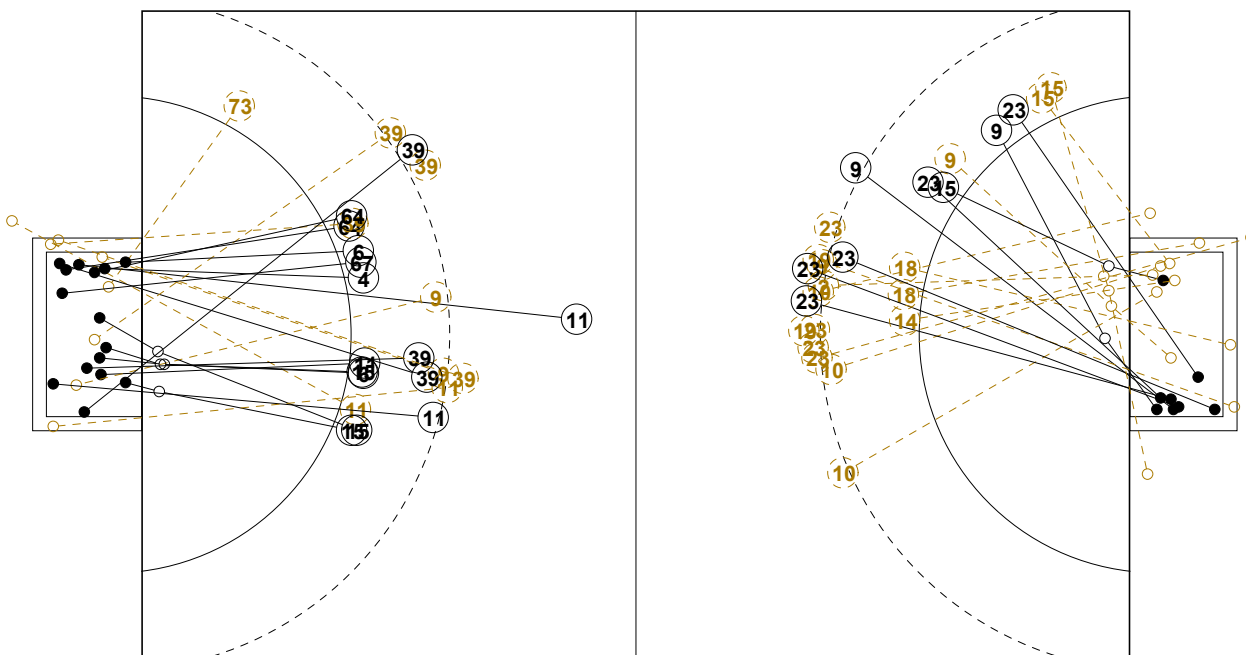

2016 IHF WOMEN'S YOUTH WORLD CHAMPIONSHIP IN SVK PICTORIAL MATCH STATISTICS

ROUND 9

MATCH 92

201612092-21-1/1

1st Half
13 : 15

2nd Half
30 : 22

2016 IHF WOMEN'S YOUTH WORLD CHAMPIONSHIP IN SVK

INDV/TEAM MATCH STATISTICS

OFFICIAL
HANDBALL
Women's Youth

FINAL
ROUND 9

GROUP X
MATCH 92

201612092-14-1/2
NTC
31/07/2016 18:00

No.	Name	Field Shot	Line Shot	Wing Shot	Fast Brk.	Brk. Thr.	Free Thr.	7m Thr.	Total	Rate %	ASST.	ERR.	WAR.	2'	D+DR	TIME
DENMARK(DEN)																
<i>(COURT PLAYER)</i>																
2	BENDTSEN A. W.	0/1							0/1	0.0%	1	1		1		00:07:59
4	JOERGENSEN K.	0/5							0/5	0.0%	4			1		00:31:32
5	HANSEN Lea									0.0%		2				00:23:07
6	HAGESOE H. E.					1/1			1/1	100%		2				00:37:16
7	NIELSEN A. S. M.									0.0%						00:22:22
8	BRUUS Kamilla									0.0%						00:00:00
9	THOMSEN C. K.	1/2				1/2		0/1	2/5	40.0%	2	2				00:22:42
10	OLSEN N. N.	0/3	2/2	1/1		1/1			4/7	57.1%	5	2	1	2		00:53:53
14	SVARRE C. L.		0/1						0/1	0.0%						00:10:24
15	FRIIS Emma C. U.		1/1	0/2				1/2	2/5	40.0%		1	1			00:54:46
16	SOERENSEN L. S.									0.0%						00:54:06
18	DAHL Ida M. M.		4/7		1/1	1/1			6/9	66.7%		2		1		00:45:59
19	LUNDGREEN N. S.	1/4							1/4	25.0%						00:16:35
22	STOUGAARD S. G.			0/1					0/1	0.0%						00:05:13
23	JENSEN Laura C.	2/7			1/1	2/3		1/1	6/12	50.0%						00:17:48
28	MILLING Amalie									0.0%						00:05:54
Total		4/22	7/11	1/4	2/2	6/8		2/4	22/51	43.1%	12	12	2	5		
<i>(GOALKEEPER)</i>																
16	SOERENSEN L. S.	4/11	0/1	1/1	0/2	3/13		0/4	8/32	25.0%						00:54:06
28	MILLING Amalie	0/3		0/1		1/2		0/1	1/7	14.3%						00:05:54
Total		4/14	0/1	1/2	0/2	4/15		0/5	9/39	23.1%						

COURT PLAYER: GOALS/SHOTS

GOALKEEPER: SAVED/SHOTS

TEAM TOTALS	GOALS	SAVED	MISSED	POST	BLOCKED	TOTAL	RATE(%)
Field Shot	4	4	5	3	6	22	18.2%
Line Shot	7	1		3		11	63.6%
Wing Shot	1	1	1	1		4	25.0%
Fastbreak	2					2	100.0%
Breakthrough	6	2				8	75.0%
Free Throw							0.0%
7M-Throw	2	1		1		4	50.0%