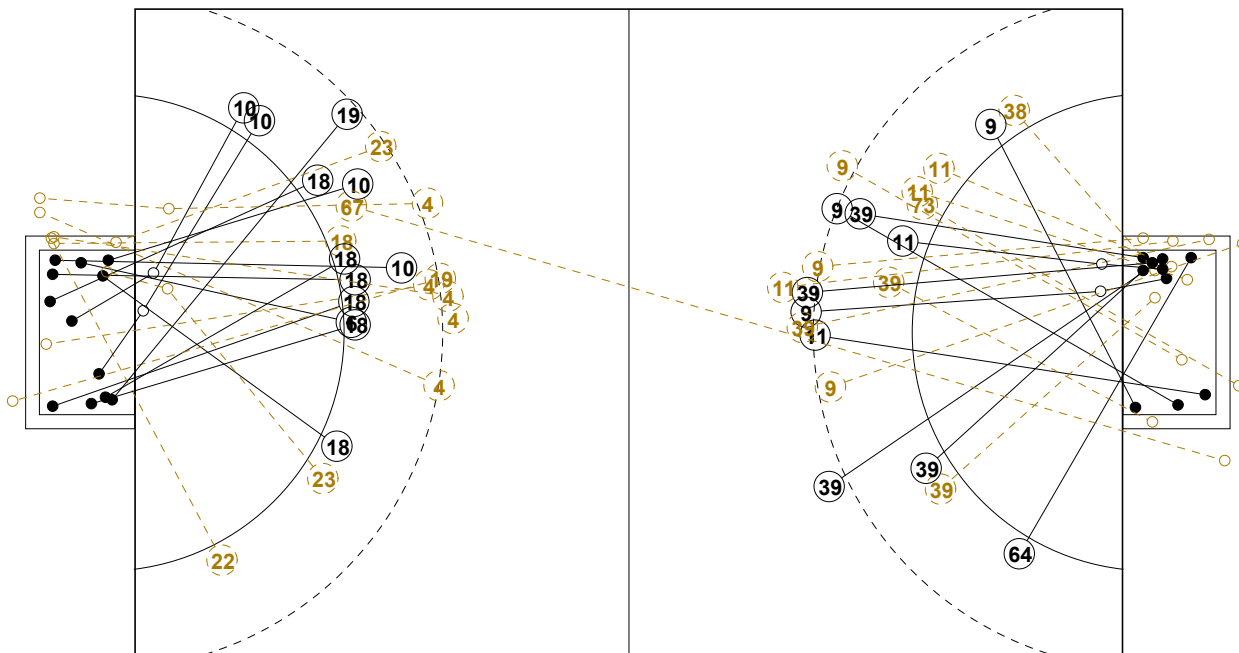

2016 IHF WOMEN'S YOUTH WORLD CHAMPIONSHIP IN SVK PICTORIAL MATCH STATISTICS

ROUND 9

MATCH 92

201612092-21-1/1

1st Half
13 : 15

2nd Half
30 : 22

2016 IHF WOMEN'S YOUTH WORLD CHAMPIONSHIP IN SVK

INDV/TEAM MATCH STATISTICS

OFFICIAL
HANDBALL
Women's Youth

FINAL
ROUND 9

GROUP X
MATCH 92

201612092-14-1/2
NTC
31/07/2016 18:00

No.	Name	Field Shot	Line Shot	Wing Shot	Fast Brk.	Brk. Thr.	Free Thr.	7m Thr.	Total	Rate %	ASST.	ERR.	WAR.	2'	D+DR	TIME
DENMARK(DEN)																
<i>(COURT PLAYER)</i>																
2	BENDTSEN A. W.	0/1							0/1	0.0%	1	1		1		00:07:59
4	JOERGENSEN K.	0/5							0/5	0.0%	4			1		00:31:32
5	HANSEN Lea									0.0%		2				00:23:07
6	HAGESOE H. E.					1/1			1/1	100%		2				00:37:16
7	NIELSEN A. S. M.									0.0%						00:22:22
8	BRUUS Kamilla									0.0%						00:00:00
9	THOMSEN C. K.	1/2				1/2		0/1	2/5	40.0%	2	2				00:22:42
10	OLSEN N. N.	0/3	2/2	1/1		1/1			4/7	57.1%	5	2	1	2		00:53:53
14	SVARRE C. L.		0/1						0/1	0.0%						00:10:24
15	FRIIS Emma C. U.		1/1	0/2				1/2	2/5	40.0%		1	1			00:54:46
16	SOERENSEN L. S.									0.0%						00:54:06
18	DAHL Ida M. M.		4/7		1/1	1/1			6/9	66.7%		2		1		00:45:59
19	LUNDGREEN N. S.	1/4							1/4	25.0%						00:16:35
22	STOUGAARD S. G.			0/1					0/1	0.0%						00:05:13
23	JENSEN Laura C.	2/7			1/1	2/3		1/1	6/12	50.0%						00:17:48
28	MILLING Amalie									0.0%						00:05:54
Total		4/22	7/11	1/4	2/2	6/8		2/4	22/51	43.1%	12	12	2	5		
<i>(GOALKEEPER)</i>																
16	SOERENSEN L. S.	4/11	0/1	1/1	0/2	3/13		0/4	8/32	25.0%						00:54:06
28	MILLING Amalie	0/3		0/1		1/2		0/1	1/7	14.3%						00:05:54
Total		4/14	0/1	1/2	0/2	4/15		0/5	9/39	23.1%						

COURT PLAYER: GOALS/SHOTS

GOALKEEPER: SAVED/SHOTS

TEAM TOTALS	GOALS	SAVED	MISSED	POST	BLOCKED	TOTAL	RATE(%)
Field Shot	4	4	5	3	6	22	18.2%
Line Shot	7	1		3		11	63.6%
Wing Shot	1	1	1	1		4	25.0%
Fastbreak	2					2	100.0%
Breakthrough	6	2				8	75.0%
Free Throw							0.0%
7M-Throw	2	1		1		4	50.0%