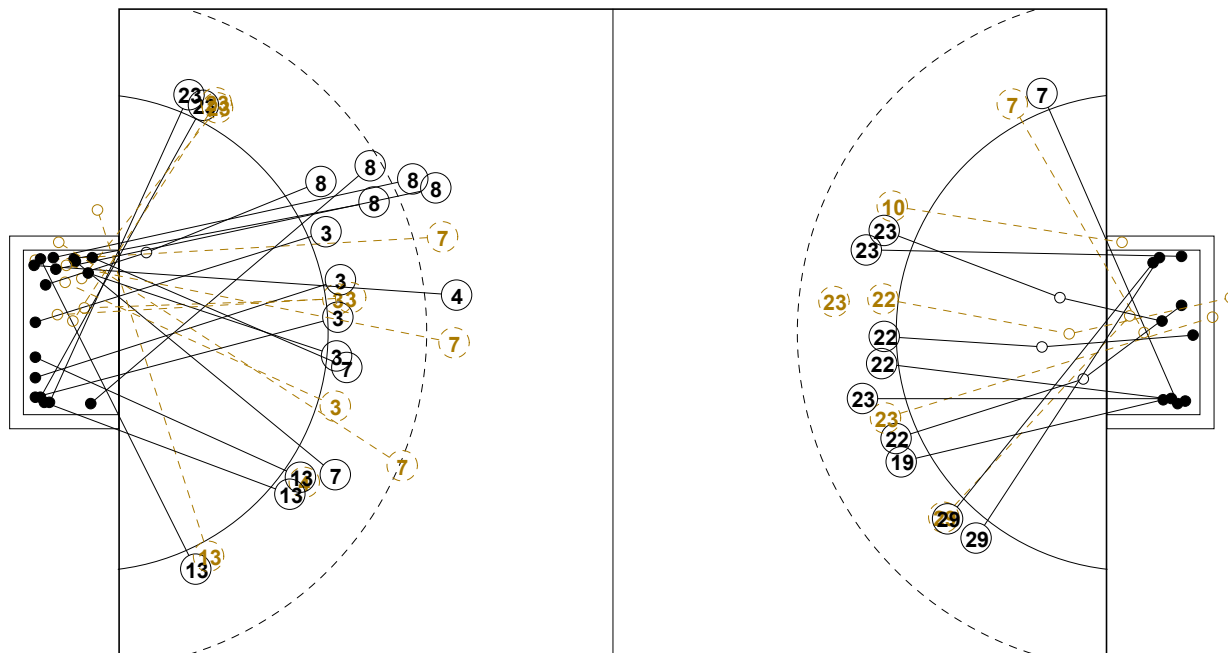

2016 IHF WOMEN'S YOUTH WORLD CHAMPIONSHIP IN SVK PICTORIAL MATCH STATISTICS

ROUND 9

MATCH 91

201612091-21-1/1

1st Half
17 : 16

2nd Half
32 : 30

2016 IHF WOMEN'S YOUTH WORLD CHAMPIONSHIP IN SVK

INDV/TEAM MATCH STATISTICS

OFFICIAL
HANDBALL
Women's Youth

PLACE 3-4
ROUND 9

GROUP X
MATCH 91

201612091-14-1/2
NTC
31/07/2016 15:30

No.	Name	Field Shot	Line Shot	Wing Shot	Fast Brk.	Brk. Thr.	Free Thr.	7m Thr.	Total	Rate %	ASST.	ERR.	WAR.	2'	D+DR	TIME
NORWAY(NOR)																
<i>(COURT PLAYER)</i>																
1	GROENLUND S. E.									0.0%						00:26:20
2	OLSEN Karoline	0/1				1/2			1/3	33.3%	1					00:20:28
3	HOVLAND Ane		6/12						6/12	50.0%				1		00:35:04
4	BERGUM Mari F.	2/2	0/1	0/1	1/1				3/5	60.0%	2	2				00:59:59
6	FOSSHEIM Synne		1/1						1/1	100%			1			00:15:53
7	NESTAKER Guro	2/8	1/1			1/2		1/1	5/12	41.7%	2	2				00:49:52
8	ELLERTSEN Line	3/4			1/1	3/6		0/1	7/12	58.3%	7	3	1			00:59:59
12	ROED Kamilla									0.0%						00:00:22
13	HUSE Anna		1/1	1/3	2/2	1/1			5/7	71.4%						00:59:59
16	FAGERHEIM Eline									0.0%						00:33:17
17	AUBERG H. M.									0.0%	1					00:29:57
18	LUND Karoline									0.0%						00:00:00
20	SYVERUD Mia									0.0%						00:00:00
21	DAHL Ragnhild V.									0.0%						00:00:00
23	GABRIELSEN M.			2/4					2/4	50.0%			1			00:27:49
Total		7/15	9/16	3/8	4/4	6/11		1/2	30/56	53.6%	13	7	3	1		
<i>(GOALKEEPER)</i>																
1	GROENLUND S. E.		1/2	1/5		0/6		1/3	3/16	18.8%						00:26:20
12	ROED Kamilla							0/1	0/1	0.0%						00:00:22
16	FAGERHEIM Eline		1/5	1/4	0/1	2/8		0/4	4/22	18.2%						00:33:17
Total			2/7	2/9	0/1	2/14		1/8	7/39	17.9%						

COURT PLAYER: GOALS/SHOTS

GOALKEEPER: SAVED/SHOTS

TEAM TOTALS	GOALS	SAVED	MISSED	POST	BLOCKED	TOTAL	RATE(%)
Field Shot	7	5	2	1		15	46.7%
Line Shot	9	6			1	16	56.3%
Wing Shot	3	3	2			8	37.5%
Fastbreak	4					4	100.0%
Breakthrough	6	3		2		11	54.5%
Free Throw							0.0%
7M-Throw	1	1				2	50.0%