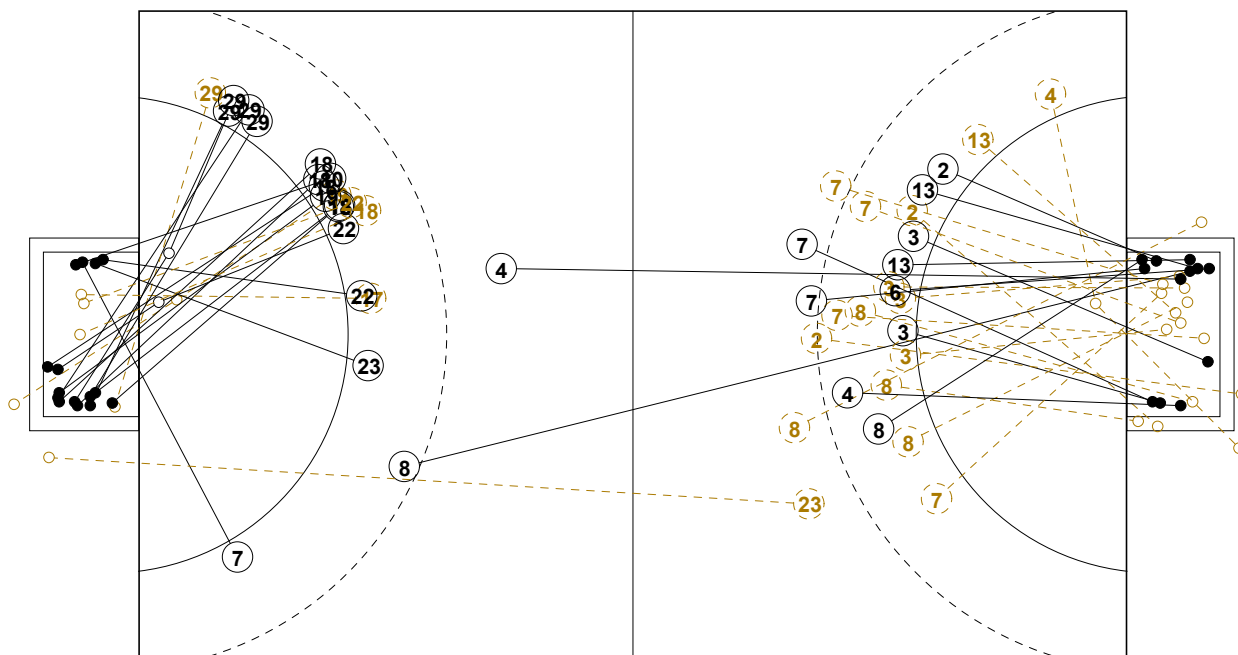

2016 IHF WOMEN'S YOUTH WORLD CHAMPIONSHIP IN SVK PICTORIAL MATCH STATISTICS

ROUND 9

MATCH 91

201612091-21-1/1

1st Half
17 : 16

2nd Half
32 : 30

2016 IHF WOMEN'S YOUTH WORLD CHAMPIONSHIP IN SVK

INDV/TEAM MATCH STATISTICS

OFFICIAL
HANDBALL
Women's Youth

PLACE 3-4
ROUND 9

GROUP X
MATCH 91

201612091-14-1/2
NTC
31/07/2016 15:30

No.	Name	Field Shot	Line Shot	Wing Shot	Fast Brk.	Brk. Thr.	Free Thr.	7m Thr.	Total	Rate %	ASST.	ERR.	WAR.	2'	D+DR	TIME
NORWAY(NOR)																
<i>(COURT PLAYER)</i>																
1	GROENLUND S. E.									0.0%						00:26:20
2	OLSEN Karoline	0/1				1/2			1/3	33.3%	1					00:20:28
3	HOVLAND Ane		6/12						6/12	50.0%				1		00:35:04
4	BERGUM Mari F.	2/2	0/1	0/1	1/1				3/5	60.0%	2	2				00:59:59
6	FOSSHEIM Synne		1/1						1/1	100%			1			00:15:53
7	NESTAKER Guro	2/8	1/1			1/2		1/1	5/12	41.7%	2	2				00:49:52
8	ELLERTSEN Line	3/4			1/1	3/6		0/1	7/12	58.3%	7	3	1			00:59:59
12	ROED Kamilla									0.0%						00:00:22
13	HUSE Anna		1/1	1/3	2/2	1/1			5/7	71.4%						00:59:59
16	FAGERHEIM Eline									0.0%						00:33:17
17	AUBERG H. M.									0.0%	1					00:29:57
18	LUND Karoline									0.0%						00:00:00
20	SYVERUD Mia									0.0%						00:00:00
21	DAHL Ragnhild V.									0.0%						00:00:00
23	GABRIELSEN M.			2/4					2/4	50.0%			1			00:27:49
Total		7/15	9/16	3/8	4/4	6/11		1/2	30/56	53.6%	13	7	3	1		
<i>(GOALKEEPER)</i>																
1	GROENLUND S. E.		1/2	1/5		0/6		1/3	3/16	18.8%						00:26:20
12	ROED Kamilla							0/1	0/1	0.0%						00:00:22
16	FAGERHEIM Eline		1/5	1/4	0/1	2/8		0/4	4/22	18.2%						00:33:17
Total			2/7	2/9	0/1	2/14		1/8	7/39	17.9%						

COURT PLAYER: GOALS/SHOTS

GOALKEEPER: SAVED/SHOTS

TEAM TOTALS	GOALS	SAVED	MISSED	POST	BLOCKED	TOTAL	RATE(%)
Field Shot	7	5	2	1		15	46.7%
Line Shot	9	6			1	16	56.3%
Wing Shot	3	3	2			8	37.5%
Fastbreak	4					4	100.0%
Breakthrough	6	3		2		11	54.5%
Free Throw							0.0%
7M-Throw	1	1				2	50.0%