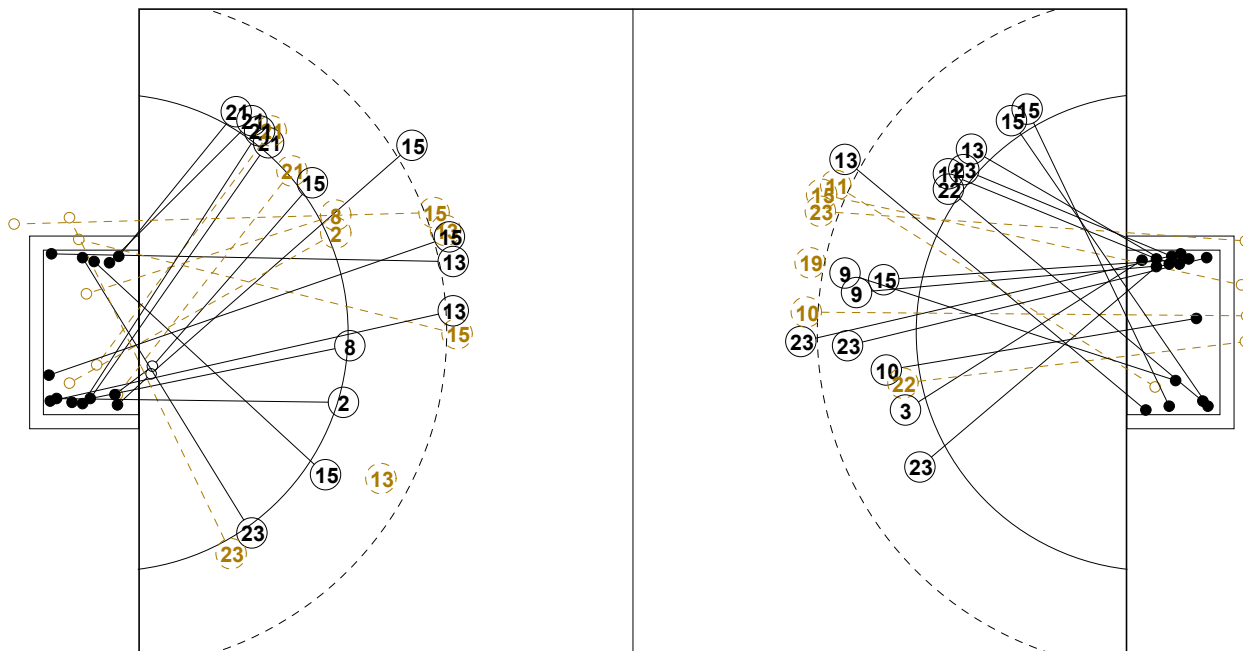

# 2016 IHF WOMEN'S YOUTH WORLD CHAMPIONSHIP IN SVK PICTORIAL MATCH STATISTICS

ROUND 9

MATCH 90

201612090-21-1/1

1st Half  
18 : 16

2nd Half  
31 : 34