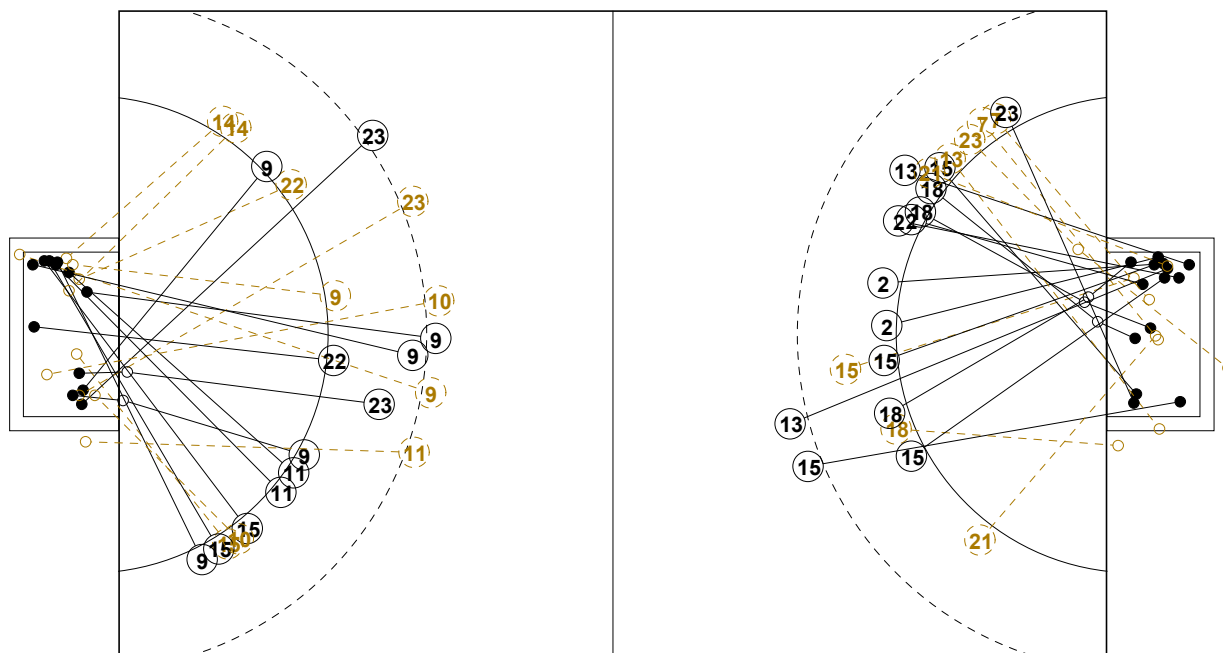

# 2016 IHF WOMEN'S YOUTH WORLD CHAMPIONSHIP IN SVK PICTORIAL MATCH STATISTICS

ROUND 9

MATCH 90

201612090-21-1/1

1st Half  
18 : 16

2nd Half  
31 : 34

### INDV/TEAM MATCH STATISTICS

OFFICIAL  
HANDBALL  
Women's Youth

PLACE 5-6  
ROUND 9

GROUP X  
MATCH 90

201612090-14-1/2  
NTC  
31/07/2016 13:00

No.	Name	Field Shot	Line Shot	Wing Shot	Fast Brk.	Brk. Thr.	Free Thr.	7m Thr.	Total	Rate %	ASST.	ERR.	WAR.	2'	D+DR	TIME
<b>HUNGARY(HUN)</b>																
<i>(COURT PLAYER)</i>																
2	PASZTOR Noemi		5/6						5/6	83.3%		1	1	1		00:59:32
3	KUTI Bettina									0.0%						00:10:28
4	PANKOTAI Luca									0.0%						00:00:00
7	MARTON Greta			0/2					0/2	0.0%						00:11:34
8	HUDAK Emma		1/2						1/2	50.0%						00:10:53
12	HLOGYIK Petra									0.0%						00:29:32
13	HORNYAK B.	3/5	1/1			0/1		7/8	11/15	73.3%	7	2	1			01:00:00
14	PAL Tamara									0.0%						00:00:00
15	HAFRA Noemi	3/5	1/2			4/4			8/11	72.7%	7	2				01:00:00
16	SUBA Sara									0.0%						00:10:00
17	LAKATOS Rita									0.0%	2					00:11:49
18	SZABO Kitti					3/4			3/4	75.0%		1				00:34:02
21	KLUJBER Katrin		0/1	3/5	1/2				4/8	50.0%				1		00:52:20
23	FODOR Csenge			2/4					2/4	50.0%		1				00:48:01
36	DANYI Bernadett									0.0%	1					00:20:28
67	TOVIZI Petra									0.0%						00:00:00
<b>Total</b>		6/10	8/12	5/11	1/2	7/9		7/8	34/52	65.4%	17	7	2	2		
<i>(GOALKEEPER)</i>																
12	HLOGYIK Petra	2/5	1/3	4/7	1/2	0/3		1/3	9/23	39.1%						00:29:32
16	SUBA Sara	0/1		0/2	0/1	0/2			0/6	0.0%						00:10:00
36	DANYI Bernadett	1/4	0/3		0/2	0/1		0/2	1/12	8.3%	1					00:20:28
<b>Total</b>		3/10	1/6	4/9	1/5	0/6		1/5	10/41	24.4%	1					