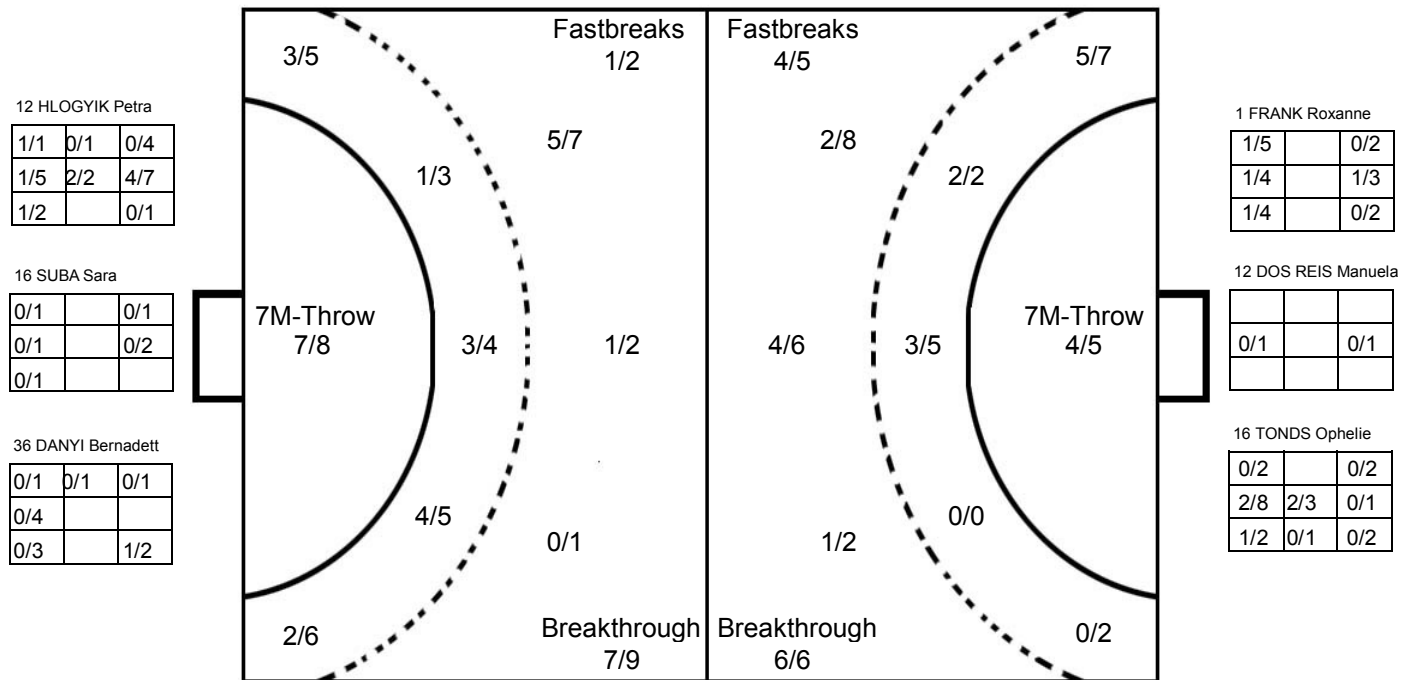

2016 IHF WOMEN'S YOUTH WORLD CHAMPIONSHIP IN SVK

MATCH SHOT REPORT

ROUND 9

MATCH 90

201612090-41-1/1

HUNGARY

2 PASZTOR Noemi	3 KUTI Bettina	4 PANKOTAI Luca	7 MARTON Greta	8 HUDAK Emma	12 HLOGYIK Petra	13 HORNYAK B.	14 PAL Tamara
<table border="1" style="width: 100%;"><tr><td>2</td><td></td><td></td></tr><tr><td>3</td><td></td><td></td></tr></table>	<table border="1" style="width: 100%;"><tr><td></td><td></td><td></td></tr><tr><td></td><td></td><td></td></tr></table>	<table border="1" style="width: 100%;"><tr><td></td><td></td><td></td></tr><tr><td></td><td></td><td></td></tr></table>	<table border="1" style="width: 100%;"><tr><td></td><td></td><td></td></tr><tr><td></td><td></td><td></td></tr></table>	<table border="1" style="width: 100%;"><tr><td>1</td><td></td><td></td></tr><tr><td></td><td></td><td></td></tr></table>	<table border="1" style="width: 100%;"><tr><td></td><td></td><td></td></tr><tr><td></td><td></td><td></td></tr></table>	<table border="1" style="width: 100%;"><tr><td>2</td><td></td><td>3</td></tr><tr><td>3</td><td></td><td>2</td></tr><tr><td>1</td><td></td><td></td></tr></table>	<table border="1" style="width: 100%;"><tr><td></td><td></td><td></td></tr><tr><td></td><td></td><td></td></tr></table>
Post - 0 Miss - 0 Block - 0	Post - 0 Miss - 0 Block - 0	Post - 0 Miss - 0 Block - 0	Post - 0 Miss - 0 Block - 0	Post - 0 Miss - 0 Block - 0	Post - 0 Miss - 0 Block - 0	Post - 2 Miss - 0 Block - 2	Post - 0 Miss - 0 Block - 0
15 HAFRA Noemi	16 SUBA Sara	17 LAKATOS Rita	18 SZABO Kitti	21 KLUJBER Katrin	23 FODOR Csenge	36 DANYI Bernadett	67 TOVIZI Petra
<table border="1" style="width: 100%;"><tr><td>1</td><td></td><td>1</td></tr><tr><td>2</td><td></td><td>1</td></tr><tr><td>2</td><td></td><td>1</td></tr></table>	<table border="1" style="width: 100%;"><tr><td></td><td></td><td></td></tr><tr><td></td><td></td><td></td></tr></table>	<table border="1" style="width: 100%;"><tr><td></td><td></td><td></td></tr><tr><td></td><td></td><td></td></tr></table>	<table border="1" style="width: 100%;"><tr><td></td><td>1</td><td></td></tr><tr><td>1</td><td>1</td><td></td></tr></table>	<table border="1" style="width: 100%;"><tr><td>2</td><td></td><td></td></tr><tr><td></td><td></td><td>2</td></tr></table>	<table border="1" style="width: 100%;"><tr><td></td><td></td><td>1</td></tr><tr><td></td><td></td><td>1</td></tr></table>	<table border="1" style="width: 100%;"><tr><td></td><td></td><td></td></tr><tr><td></td><td></td><td></td></tr></table>	<table border="1" style="width: 100%;"><tr><td></td><td></td><td></td></tr><tr><td></td><td></td><td></td></tr></table>
Post - 1 Miss - 1 Block - 0	Post - 0 Miss - 0 Block - 0	Post - 0 Miss - 0 Block - 0	Post - 0 Miss - 1 Block - 0	Post - 0 Miss - 0 Block - 0	Post - 0 Miss - 2 Block - 0	Post - 0 Miss - 0 Block - 0	Post - 0 Miss - 0 Block - 0

FRANCE

1 FRANK Roxanne	2 MAUNY Constance	3 MAURIN Candice	9 SAGNA Soukeina	10 LASSOURCE D.	11 VAUTIER Claire	12 DOS REIS Manuela	13 PLOTTON Mathilde
<table border="1" style="width: 100%;"><tr><td></td><td></td><td></td></tr><tr><td></td><td></td><td></td></tr></table>	<table border="1" style="width: 100%;"><tr><td></td><td></td><td></td></tr><tr><td></td><td></td><td></td></tr></table>	<table border="1" style="width: 100%;"><tr><td></td><td></td><td></td></tr><tr><td>1</td><td></td><td></td></tr></table>	<table border="1" style="width: 100%;"><tr><td></td><td>1</td><td></td></tr><tr><td>4</td><td></td><td>3</td></tr><tr><td>2</td><td></td><td>1</td></tr></table>	<table border="1" style="width: 100%;"><tr><td></td><td>1</td><td></td></tr><tr><td></td><td></td><td></td></tr></table>	<table border="1" style="width: 100%;"><tr><td></td><td></td><td>1</td></tr><tr><td></td><td></td><td>1</td></tr><tr><td>1</td><td></td><td></td></tr></table>	<table border="1" style="width: 100%;"><tr><td></td><td></td><td></td></tr><tr><td></td><td></td><td></td></tr></table>	<table border="1" style="width: 100%;"><tr><td></td><td></td><td>1</td></tr><tr><td></td><td></td><td></td></tr></table>
Post - 0 Miss - 0 Block - 0	Post - 0 Miss - 0 Block - 0	Post - 0 Miss - 0 Block - 0	Post - 1 Miss - 0 Block - 0	Post - 0 Miss - 1 Block - 0	Post - 0 Miss - 1 Block - 0	Post - 0 Miss - 0 Block - 0	Post - 0 Miss - 0 Block - 0
14 TOURIGNY Camille	15 PLOTTON Pauline	16 TONDS Ophelie	18 BLONBOU Janella	19 KIEFFER C.	21 FOFANA Mabana	22 FALL Marie	23 AHANDA Orlane
<table border="1" style="width: 100%;"><tr><td></td><td></td><td></td></tr><tr><td></td><td></td><td></td></tr></table>	<table border="1" style="width: 100%;"><tr><td>1</td><td></td><td>3</td></tr><tr><td></td><td></td><td>1</td></tr></table>	<table border="1" style="width: 100%;"><tr><td></td><td></td><td></td></tr><tr><td></td><td></td><td></td></tr></table>	<table border="1" style="width: 100%;"><tr><td></td><td></td><td></td></tr><tr><td></td><td></td><td></td></tr></table>	<table border="1" style="width: 100%;"><tr><td></td><td></td><td></td></tr><tr><td></td><td></td><td></td></tr></table>	<table border="1" style="width: 100%;"><tr><td></td><td></td><td></td></tr><tr><td></td><td></td><td></td></tr></table>	<table border="1" style="width: 100%;"><tr><td></td><td>1</td><td>1</td></tr><tr><td></td><td></td><td></td></tr></table>	<table border="1" style="width: 100%;"><tr><td>1</td><td></td><td></td></tr><tr><td>4</td><td></td><td></td></tr><tr><td>1</td><td></td><td></td></tr></table>
Post - 0 Miss - 0 Block - 0	Post - 0 Miss - 1 Block - 0	Post - 0 Miss - 0 Block - 0	Post - 0 Miss - 0 Block - 0	Post - 0 Miss - 0 Block - 1	Post - 0 Miss - 0 Block - 0	Post - 0 Miss - 1 Block - 0	Post - 0 Miss - 1 Block - 0