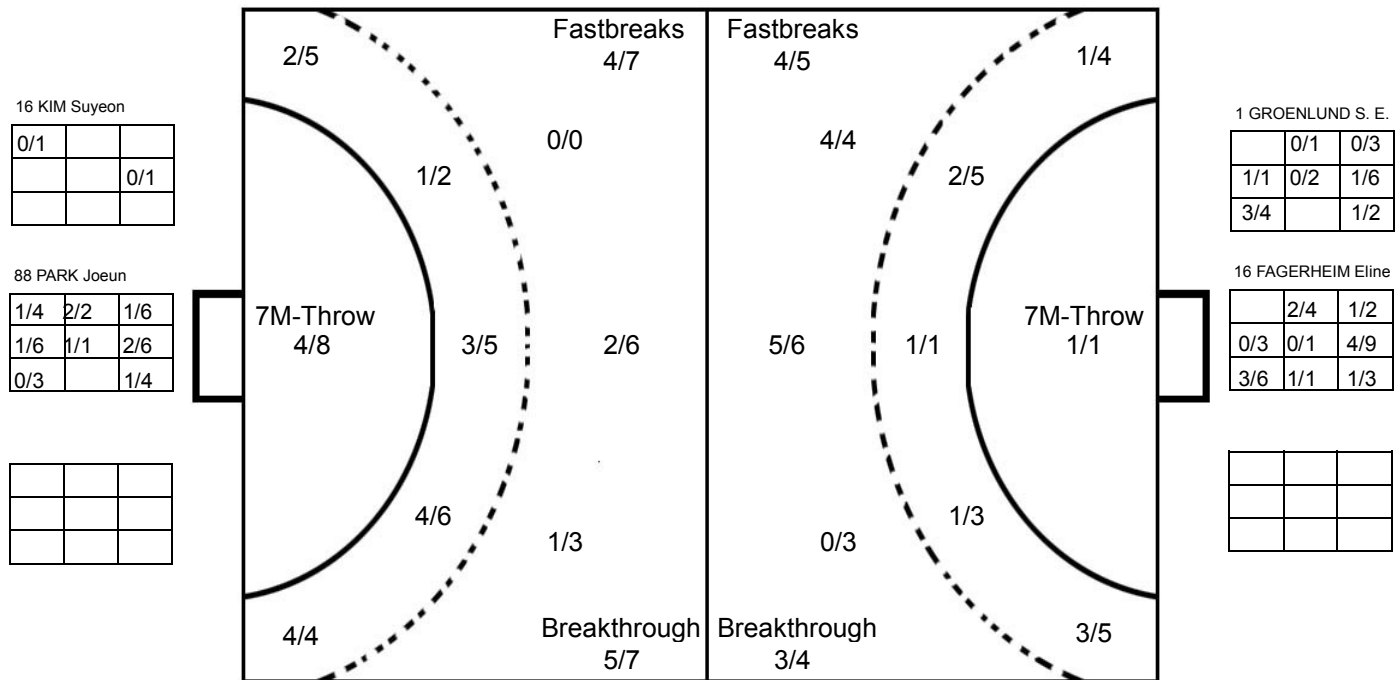

2016 IHF WOMEN'S YOUTH WORLD CHAMPIONSHIP IN SVK MATCH SHOT REPORT

ROUND 1

MATCH 8

201612008-41-1/1

KOREA

6 CHOI Jina	7 KIM Soyeon	10 SONG Hyesoo	16 KIM Suyeon	17 GIM Namryeong	18 CHOI Jihye	19 SHIN Jinmi	20 SEO Myungji
	1 1				1	1 2	
		2 6			1 2		
		3			1	1	
Post - 0 Miss - 0 Block - 0	Post - 0 Miss - 0 Block - 0	Post - 0 Miss - 1 Block - 0	Post - 0 Miss - 0 Block - 0	Post - 0 Miss - 0 Block - 0	Post - 0 Miss - 1 Block - 0	Post - 0 Miss - 0 Block - 0	Post - 0 Miss - 0 Block - 0
21 KIM Seongmin	22 KIM Sora	23 GIM Ayeong	26 CHUNG Yeyeong	27 LEE Kyunghyun	29 HONG Eunhye	66 CHOI Heui ran	88 PARK Joeun
	1 1 1				1		1
Post - 0 Miss - 0 Block - 0	Post - 1 Miss - 0 Block - 0	Post - 1 Miss - 0 Block - 0	Post - 0 Miss - 0 Block - 0	Post - 0 Miss - 0 Block - 0	Post - 0 Miss - 0 Block - 0	Post - 0 Miss - 0 Block - 0	Post - 1 Miss - 0 Block - 0

NORWAY

1 GROENLUND S. E.	2 OLSEN Karoline	3 HOVLAND Ane	4 BERGUM Mari F.	6 FOSSHEIM Synne	7 NESTAKER Guro	8 ELLERTSEN Line	12 ROED Kamilla
	1			1 1	1 2		
					1 1	1	
			1		1		
Post - 0 Miss - 0 Block - 0	Post - 1 Miss - 1 Block - 0	Post - 0 Miss - 1 Block - 0	Post - 0 Miss - 0 Block - 0	Post - 0 Miss - 0 Block - 0	Post - 0 Miss - 0 Block - 0	Post - 0 Miss - 1 Block - 0	Post - 0 Miss - 0 Block - 0
13 HUSE Anna	16 FAGERHEIM Eline	17 AUBERG H. M.	18 LUND Karoline	20 SYVERUD Mia	21 DAHL Ragnhild V.	22 REISTAD Henny E.	23 GABRIELSEN M.
1		1				2 1	
1						3	1
						1	
Post - 0 Miss - 0 Block - 0	Post - 0 Miss - 1 Block - 0	Post - 0 Miss - 0 Block - 0	Post - 0 Miss - 0 Block - 0	Post - 0 Miss - 0 Block - 0	Post - 0 Miss - 0 Block - 0	Post - 0 Miss - 1 Block - 0	Post - 1 Miss - 0 Block - 0