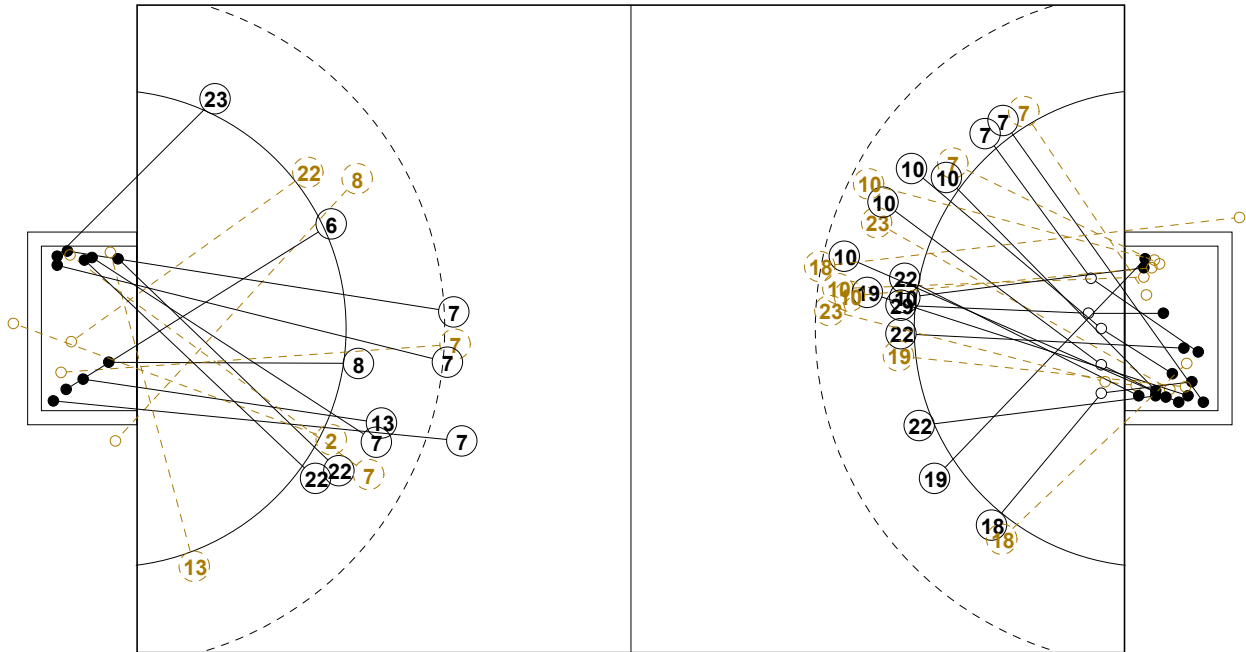

## 2016 IHF WOMEN'S YOUTH WORLD CHAMPIONSHIP IN SVK PICTORIAL MATCH STATISTICS

ROUND 1

MATCH 8

201612008-21-1/1

1st Half  
10 : 15

2nd Half  
30 : 25

### INDV/TEAM MATCH STATISTICS

OFFICIAL  
HANDBALL  
Women's Youth

PRELIMINARY  
ROUND 1

GROUP C  
MATCH 8

201612008-14-1/2  
Nepela  
19/07/2016 18:00

No.	Name	Field Shot	Line Shot	Wing Shot	Fast Brk.	Brk. Thr.	Free Thr.	7m Thr.	Total	Rate %	ASST.	ERR.	WAR.	2'	D+DR	TIME
<b>KOREA(KOR)</b>																
<i>(COURT PLAYER)</i>																
6	CHOI Jina									0.0%						00:00:00
7	KIM Soyeon			4/4	0/2	0/1		0/1	4/8	50.0%	1	1	1	1		00:58:32
10	SONG Hyesoo	1/4	5/6		1/1	3/4		1/3	11/18	61.1%	5	2	1			01:00:00
16	KIM Suyeon									0.0%						00:02:06
17	GIM Namryeong									0.0%						00:02:19
18	CHOI Jihye	0/1		2/4				3/3	5/8	62.5%	1					00:34:51
19	SHIN Jinmi	1/1			1/2	2/2			4/5	80.0%		3	1	1		00:56:58
20	SEO Myungji									0.0%		1				00:01:34
21	KIM Seongmin									0.0%						00:04:14
22	KIM Sora		3/6		1/1				4/7	57.1%		3		1		00:55:19
23	GIM Ayeong	0/1	0/1					0/1	0/3	0.0%		2				00:49:28
26	CHUNG Yeyeong									0.0%						00:00:49
27	LEE Kyunghyun									0.0%						00:00:00
29	HONG Eunhye			0/1	1/1				1/2	50.0%						00:21:14
66	CHOI Heui ran									0.0%						00:13:38
88	PARK Joeun	1/2							1/2	50.0%						00:57:54
<b>Total</b>		3/9	8/13	6/9	4/7	5/7		4/8	30/53	56.6%	7	12	3	3		
<i>(GOALKEEPER)</i>																
16	KIM Suyeon				0/1			0/1	0/2	0.0%						00:02:06
88	PARK Joeun	3/11	2/6	3/7	0/3	1/4	0/1		9/32	28.1%						00:57:54
<b>Total</b>		3/11	2/6	3/7	0/4	1/4	0/1	0/1	9/34	26.5%						