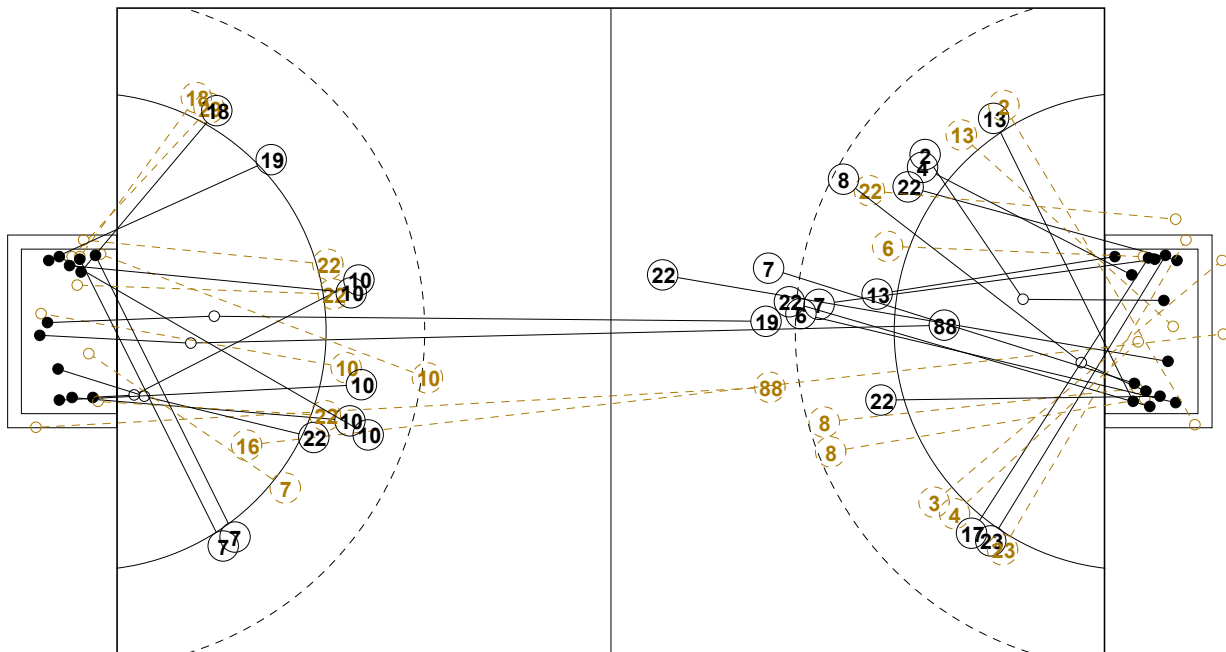

## 2016 IHF WOMEN'S YOUTH WORLD CHAMPIONSHIP IN SVK PICTORIAL MATCH STATISTICS

ROUND 1

MATCH 8

201612008-21-1/1

1st Half  
10 : 15

2nd Half  
30 : 25

### INDV/TEAM MATCH STATISTICS

OFFICIAL  
HANDBALL  
Women's Youth

PRELIMINARY  
ROUND 1

GROUP C  
MATCH 8

201612008-14-1/2  
Nepela  
19/07/2016 18:00

No.	Name	Field Shot	Line Shot	Wing Shot	Fast Brk.	Brk. Thr.	Free Thr.	7m Thr.	Total	Rate %	ASST.	ERR.	WAR.	2'	D+DR	TIME
<b>KOREA(KOR)</b>																
<i>(COURT PLAYER)</i>																
6	CHOI Jina									0.0%						00:00:00
7	KIM Soyeon			4/4	0/2	0/1		0/1	4/8	50.0%	1	1	1	1		00:58:32
10	SONG Hyesoo	1/4	5/6		1/1	3/4		1/3	11/18	61.1%	5	2	1			01:00:00
16	KIM Suyeon									0.0%						00:02:06
17	GIM Namryeong									0.0%						00:02:19
18	CHOI Jihye	0/1		2/4				3/3	5/8	62.5%	1					00:34:51
19	SHIN Jinmi	1/1			1/2	2/2			4/5	80.0%		3	1	1		00:56:58
20	SEO Myungji									0.0%		1				00:01:34
21	KIM Seongmin									0.0%						00:04:14
22	KIM Sora		3/6		1/1				4/7	57.1%		3		1		00:55:19
23	GIM Ayeong	0/1	0/1					0/1	0/3	0.0%		2				00:49:28
26	CHUNG Yeyeong									0.0%						00:00:49
27	LEE Kyunghyun									0.0%						00:00:00
29	HONG Eunhye			0/1	1/1				1/2	50.0%						00:21:14
66	CHOI Heui ran									0.0%						00:13:38
88	PARK Joeun	1/2							1/2	50.0%						00:57:54
<b>Total</b>		3/9	8/13	6/9	4/7	5/7		4/8	30/53	56.6%	7	12	3	3		
<i>(GOALKEEPER)</i>																
16	KIM Suyeon				0/1			0/1	0/2	0.0%						00:02:06
88	PARK Joeun	3/11	2/6	3/7	0/3	1/4	0/1		9/32	28.1%						00:57:54
<b>Total</b>		3/11	2/6	3/7	0/4	1/4	0/1	0/1	9/34	26.5%						