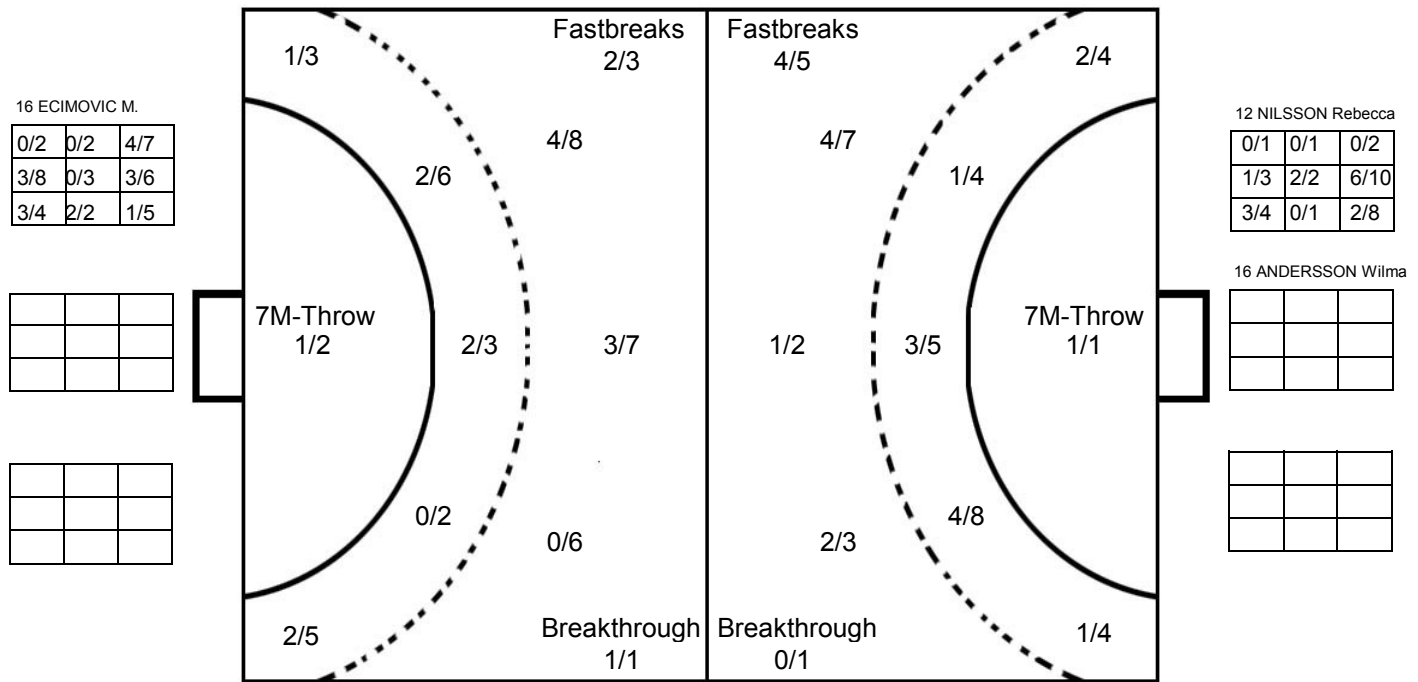

2016 IHF WOMEN'S YOUTH WORLD CHAMPIONSHIP IN SVK MATCH SHOT REPORT

ROUND 9

MATCH 89

201612089-41-1/1

CROATIA

1 BESEN Lucija	2 JAPUNZDA Tena	3 KARLOVCAN Korina	7 FRANUSIC Lea	8 MIKOLIC Katja	11 KALCIC Antonela	12 SAFAR Iva	15 MRDEN Ivona
<table border="1"><tr><td></td><td></td><td></td></tr><tr><td></td><td></td><td></td></tr><tr><td></td><td></td><td></td></tr></table>	<table border="1"><tr><td>1</td><td>1</td><td></td></tr><tr><td></td><td></td><td></td></tr><tr><td></td><td></td><td>2</td></tr></table>	<table border="1"><tr><td></td><td></td><td></td></tr><tr><td></td><td></td><td></td></tr><tr><td></td><td></td><td>1</td></tr></table>	<table border="1"><tr><td></td><td></td><td></td></tr><tr><td>1</td><td></td><td></td></tr><tr><td></td><td></td><td></td></tr></table>	<table border="1"><tr><td></td><td></td><td></td></tr><tr><td>1</td><td></td><td>1</td></tr><tr><td></td><td></td><td></td></tr></table>	<table border="1"><tr><td></td><td></td><td></td></tr><tr><td></td><td></td><td></td></tr><tr><td></td><td></td><td></td></tr></table>	<table border="1"><tr><td></td><td></td><td></td></tr><tr><td></td><td></td><td></td></tr><tr><td></td><td></td><td></td></tr></table>	<table border="1"><tr><td></td><td></td><td></td></tr><tr><td></td><td></td><td></td></tr><tr><td></td><td></td><td>1</td></tr></table>
Post - 0 Miss - 0 Block - 0	Post - 2 Miss - 0 Block - 0	Post - 1 Miss - 1 Block - 0	Post - 1 Miss - 0 Block - 0	Post - 0 Miss - 0 Block - 0	Post - 1 Miss - 0 Block - 0	Post - 0 Miss - 0 Block - 0	Post - 2 Miss - 1 Block - 1
16 ECIMOVIC M.	17 PAPAC Iva	18 JURLIN Gabrijela	21 DOBRIC Anna	25 HORVAT Magdalena	34 PAVLOVIC Lara	35 MRAZOVIC K.	
<table border="1"><tr><td></td><td></td><td></td></tr><tr><td></td><td></td><td></td></tr><tr><td></td><td></td><td></td></tr></table>	<table border="1"><tr><td></td><td></td><td></td></tr><tr><td></td><td></td><td></td></tr><tr><td></td><td></td><td></td></tr></table>	<table border="1"><tr><td></td><td></td><td></td></tr><tr><td></td><td></td><td></td></tr><tr><td></td><td></td><td></td></tr></table>	<table border="1"><tr><td></td><td></td><td></td></tr><tr><td></td><td></td><td>1</td></tr><tr><td></td><td></td><td></td></tr></table>	<table border="1"><tr><td></td><td></td><td></td></tr><tr><td></td><td></td><td>2</td></tr><tr><td></td><td></td><td></td></tr></table>	<table border="1"><tr><td></td><td></td><td></td></tr><tr><td></td><td></td><td></td></tr><tr><td></td><td></td><td></td></tr></table>	<table border="1"><tr><td></td><td></td><td></td></tr><tr><td></td><td></td><td>1</td></tr><tr><td></td><td></td><td></td></tr></table>	<table border="1"><tr><td></td><td></td><td></td></tr><tr><td></td><td></td><td></td></tr><tr><td>1</td><td>1</td><td>3</td></tr></table>
Post - 0 Miss - 0 Block - 0	Post - 0 Miss - 0 Block - 0	Post - 0 Miss - 0 Block - 0	Post - 0 Miss - 0 Block - 0	Post - 0 Miss - 0 Block - 0	Post - 0 Miss - 0 Block - 0	Post - 0 Miss - 1 Block - 3	

SWEDEN

2 INGESSON C.	3 WALSTERN Julia	4 STANKIEWICZ Thea	5 LINDFORS L. A.	7 DE JONG Daniela	8 LINDMARK Emilia	9 OLSSON Julia	10 LUNDBACK Amelia
<table border="1"><tr><td></td><td></td><td></td></tr><tr><td>2</td><td></td><td></td></tr><tr><td></td><td></td><td></td></tr></table>	<table border="1"><tr><td></td><td></td><td></td></tr><tr><td>2</td><td></td><td></td></tr><tr><td></td><td></td><td></td></tr></table>	<table border="1"><tr><td>1</td><td></td><td></td></tr><tr><td></td><td></td><td></td></tr><tr><td></td><td></td><td></td></tr></table>	<table border="1"><tr><td></td><td></td><td></td></tr><tr><td></td><td></td><td></td></tr><tr><td></td><td></td><td></td></tr></table>	<table border="1"><tr><td></td><td></td><td></td></tr><tr><td>1</td><td></td><td></td></tr><tr><td></td><td></td><td></td></tr></table>	<table border="1"><tr><td></td><td></td><td></td></tr><tr><td></td><td></td><td></td></tr><tr><td></td><td></td><td></td></tr></table>	<table border="1"><tr><td></td><td></td><td></td></tr><tr><td>1</td><td></td><td></td></tr><tr><td></td><td></td><td>1</td></tr></table>	<table border="1"><tr><td></td><td></td><td></td></tr><tr><td></td><td></td><td></td></tr><tr><td></td><td></td><td></td></tr></table>
Post - 1 Miss - 0 Block - 0	Post - 0 Miss - 2 Block - 1	Post - 1 Miss - 0 Block - 0	Post - 0 Miss - 0 Block - 0	Post - 0 Miss - 0 Block - 0	Post - 0 Miss - 0 Block - 0	Post - 0 Miss - 0 Block - 0	Post - 0 Miss - 0 Block - 0
11 FLODMAN Hannah	12 NILSSON Rebecca	14 SCHEUER L. H.	15 WOLLMARK	16 ANDERSSON	17 ROSELL Frida	18 LOFQVIST Olivia	19 T. Kristin
<table border="1"><tr><td></td><td></td><td>1</td></tr><tr><td></td><td></td><td>1</td></tr><tr><td></td><td></td><td>1</td></tr></table>	<table border="1"><tr><td></td><td></td><td></td></tr><tr><td></td><td></td><td></td></tr><tr><td></td><td></td><td></td></tr></table>	<table border="1"><tr><td></td><td></td><td>1</td></tr><tr><td></td><td></td><td></td></tr><tr><td>1</td><td></td><td>2</td></tr></table>	<table border="1"><tr><td></td><td></td><td>2</td></tr><tr><td></td><td></td><td>1</td></tr><tr><td></td><td></td><td></td></tr></table>	<table border="1"><tr><td></td><td></td><td></td></tr><tr><td></td><td></td><td></td></tr><tr><td></td><td></td><td></td></tr></table>	<table border="1"><tr><td></td><td></td><td></td></tr><tr><td>1</td><td></td><td></td></tr><tr><td></td><td></td><td></td></tr></table>	<table border="1"><tr><td></td><td></td><td></td></tr><tr><td>1</td><td>1</td><td></td></tr><tr><td></td><td></td><td></td></tr></table>	<table border="1"><tr><td></td><td></td><td></td></tr><tr><td></td><td></td><td></td></tr><tr><td></td><td></td><td>1</td></tr></table>
Post - 0 Miss - 0 Block - 0	Post - 0 Miss - 0 Block - 0	Post - 0 Miss - 0 Block - 0	Post - 0 Miss - 0 Block - 0	Post - 0 Miss - 0 Block - 0	Post - 0 Miss - 0 Block - 0	Post - 0 Miss - 0 Block - 0	Post - 0 Miss - 0 Block - 0