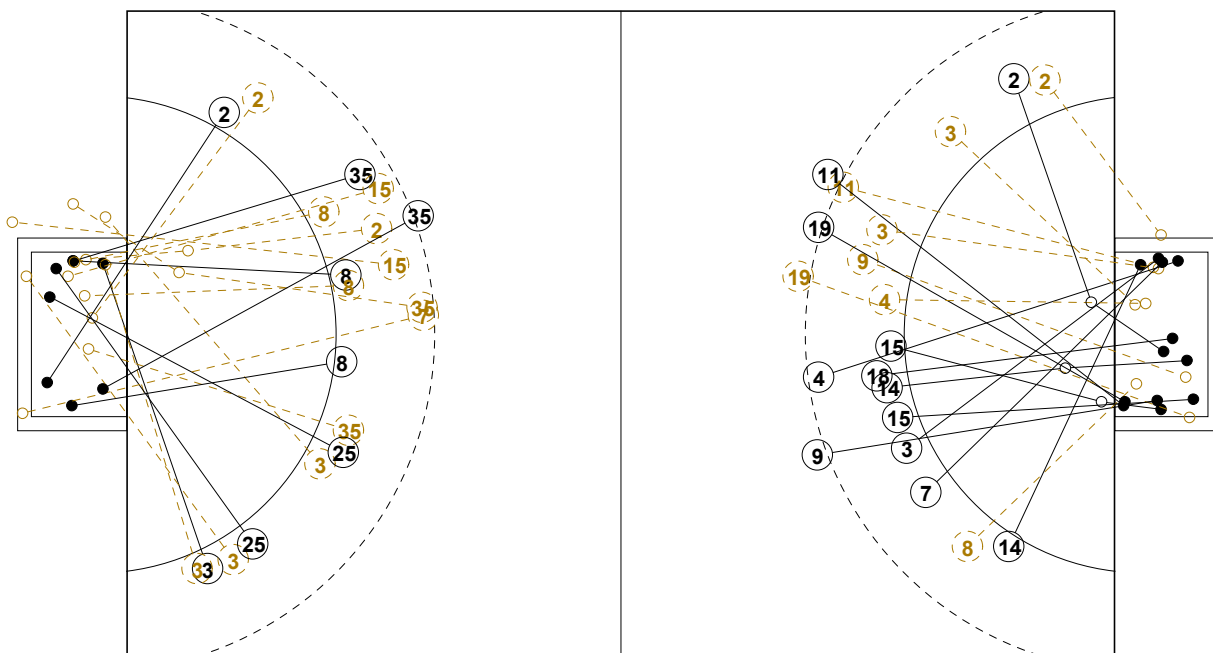

# 2016 IHF WOMEN'S YOUTH WORLD CHAMPIONSHIP IN SVK PICTORIAL MATCH STATISTICS

ROUND 9

MATCH 89

201612089-21-1/1

1st Half  
10 : 10

2nd Half  
18 : 23