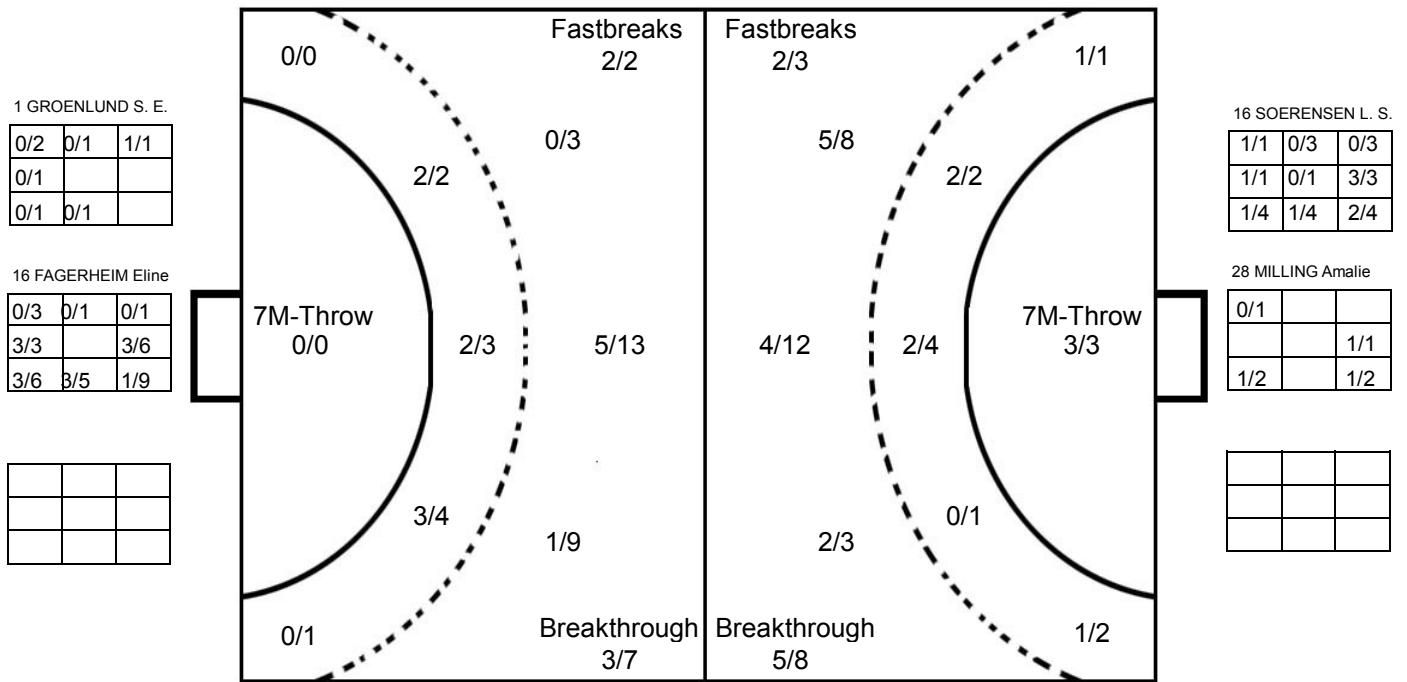

2016 IHF WOMEN'S YOUTH WORLD CHAMPIONSHIP IN SVK

MATCH SHOT REPORT

ROUND 8

MATCH 87

201612087-41-1/1

NORWAY

1 GROENLUND S. E.	2 OLSEN Karoline	3 HOVLAND Ane	4 BERGUM Mari F.	6 FOSSEIM Synne	7 NESTAKER Guro	8 ELLERTSEN Line	12 ROED Kamilla
<table border="1"><tr><td></td><td></td><td></td></tr><tr><td></td><td></td><td></td></tr><tr><td></td><td></td><td></td></tr></table>	<table border="1"><tr><td></td><td></td><td></td></tr><tr><td></td><td></td><td></td></tr><tr><td>1</td><td></td><td></td></tr></table>	<table border="1"><tr><td></td><td>1</td><td></td></tr><tr><td></td><td></td><td></td></tr><tr><td></td><td>1</td><td></td></tr></table>	<table border="1"><tr><td></td><td></td><td></td></tr><tr><td></td><td></td><td></td></tr><tr><td></td><td>1</td><td></td></tr></table>	<table border="1"><tr><td></td><td></td><td></td></tr><tr><td></td><td></td><td></td></tr><tr><td>1</td><td></td><td></td></tr></table>	<table border="1"><tr><td></td><td></td><td>1</td></tr><tr><td></td><td></td><td></td></tr><tr><td></td><td></td><td>2</td></tr></table>	<table border="1"><tr><td></td><td></td><td></td></tr><tr><td></td><td></td><td></td></tr><tr><td></td><td>1</td><td></td></tr></table>	<table border="1"><tr><td></td><td></td><td></td></tr><tr><td></td><td></td><td></td></tr><tr><td></td><td></td><td></td></tr></table>
Post - 0 Miss - 0 Block - 0	Post - 0 Miss - 0 Block - 0	Post - 0 Miss - 0 Block - 0	Post - 0 Miss - 0 Block - 0	Post - 0 Miss - 0 Block - 0	Post - 3 Miss - 4 Block - 1	Post - 0 Miss - 1 Block - 2	Post - 0 Miss - 0 Block - 0
13 HUSE Anna	16 FAGERHEIM Eline	17 AUBERG H. M.	18 LUND Karoline	20 SYVERUD Mia	21 DAHL Ragnhild V.	23 GABRIELSEN M.	
<table border="1"><tr><td></td><td></td><td></td></tr><tr><td></td><td></td><td></td></tr><tr><td>1</td><td>1</td><td></td></tr></table>	<table border="1"><tr><td></td><td></td><td></td></tr><tr><td></td><td></td><td></td></tr><tr><td></td><td></td><td></td></tr></table>	<table border="1"><tr><td></td><td></td><td></td></tr><tr><td></td><td></td><td></td></tr><tr><td></td><td></td><td></td></tr></table>	<table border="1"><tr><td></td><td>1</td><td>2</td></tr><tr><td></td><td></td><td></td></tr><tr><td></td><td></td><td></td></tr></table>	<table border="1"><tr><td></td><td></td><td></td></tr><tr><td></td><td></td><td></td></tr><tr><td></td><td></td><td></td></tr></table>	<table border="1"><tr><td></td><td></td><td></td></tr><tr><td></td><td></td><td></td></tr><tr><td></td><td></td><td>1</td></tr></table>	<table border="1"><tr><td></td><td>1</td><td>1</td></tr><tr><td></td><td></td><td></td></tr><tr><td></td><td></td><td></td></tr></table>	<table border="1"><tr><td></td><td></td><td></td></tr><tr><td></td><td></td><td></td></tr><tr><td></td><td></td><td></td></tr></table>
Post - 0 Miss - 0 Block - 0	Post - 0 Miss - 0 Block - 0	Post - 0 Miss - 1 Block - 0	Post - 0 Miss - 0 Block - 0	Post - 0 Miss - 0 Block - 0	Post - 0 Miss - 2 Block - 0	Post - 0 Miss - 0 Block - 0	

DENMARK

2 BENDTSEN A. W.	4 JOERGENSEN K.	5 HANSEN Lea	6 HAGESOE H. E.	7 NIELSEN A. S. M.	8 BRUUS Kamilla	9 THOMSEN C. K.	10 OLSEN N. N.
<table border="1"><tr><td></td><td></td><td></td></tr><tr><td></td><td></td><td></td></tr><tr><td></td><td></td><td>1</td></tr></table>	<table border="1"><tr><td></td><td>1</td><td></td></tr><tr><td></td><td></td><td>1</td></tr><tr><td></td><td></td><td>1</td></tr></table>	<table border="1"><tr><td></td><td></td><td></td></tr><tr><td></td><td></td><td></td></tr><tr><td></td><td>1</td><td></td></tr></table>	<table border="1"><tr><td></td><td></td><td></td></tr><tr><td></td><td></td><td></td></tr><tr><td></td><td></td><td>1</td></tr></table>	<table border="1"><tr><td></td><td></td><td></td></tr><tr><td></td><td></td><td></td></tr><tr><td></td><td></td><td></td></tr></table>	<table border="1"><tr><td></td><td></td><td></td></tr><tr><td></td><td></td><td></td></tr><tr><td></td><td></td><td></td></tr></table>	<table border="1"><tr><td></td><td></td><td></td></tr><tr><td></td><td></td><td></td></tr><tr><td></td><td></td><td>1</td></tr></table>	<table border="1"><tr><td></td><td></td><td></td></tr><tr><td></td><td></td><td></td></tr><tr><td></td><td>1</td><td>2</td></tr></table>
Post - 0 Miss - 0 Block - 0	Post - 1 Miss - 1 Block - 0	Post - 0 Miss - 0 Block - 0	Post - 1 Miss - 0 Block - 0	Post - 0 Miss - 0 Block - 0	Post - 0 Miss - 0 Block - 0	Post - 0 Miss - 0 Block - 0	Post - 0 Miss - 1 Block - 0
14 SVARRE C. L.	15 FRIIS Emma C. U.	16 SOERENSEN L. S.	18 DAHL Ida M. M.	19 LUNDGREEN N. S.	22 STOUGAARD S. G.	23 JENSEN Laura C.	28 MILLING Amalie
<table border="1"><tr><td></td><td></td><td></td></tr><tr><td></td><td></td><td></td></tr><tr><td>1</td><td></td><td></td></tr></table>	<table border="1"><tr><td></td><td>3</td><td></td></tr><tr><td></td><td></td><td></td></tr><tr><td>1</td><td></td><td>2</td></tr></table>	<table border="1"><tr><td></td><td></td><td></td></tr><tr><td></td><td></td><td></td></tr><tr><td></td><td></td><td></td></tr></table>	<table border="1"><tr><td></td><td>2</td><td></td></tr><tr><td></td><td></td><td></td></tr><tr><td>1</td><td></td><td></td></tr></table>	<table border="1"><tr><td></td><td>1</td><td>1</td></tr><tr><td></td><td></td><td></td></tr><tr><td></td><td></td><td>1</td></tr></table>	<table border="1"><tr><td></td><td></td><td></td></tr><tr><td></td><td></td><td></td></tr><tr><td></td><td></td><td></td></tr></table>	<table border="1"><tr><td></td><td></td><td></td></tr><tr><td></td><td></td><td></td></tr><tr><td></td><td></td><td>1</td></tr></table>	<table border="1"><tr><td></td><td></td><td></td></tr><tr><td></td><td></td><td></td></tr><tr><td></td><td></td><td>2</td></tr></table>
Post - 0 Miss - 0 Block - 0	Post - 0 Miss - 0 Block - 0	Post - 0 Miss - 0 Block - 0	Post - 1 Miss - 0 Block - 0	Post - 0 Miss - 0 Block - 1	Post - 0 Miss - 0 Block - 0	Post - 0 Miss - 0 Block - 0	Post - 0 Miss - 0 Block - 0