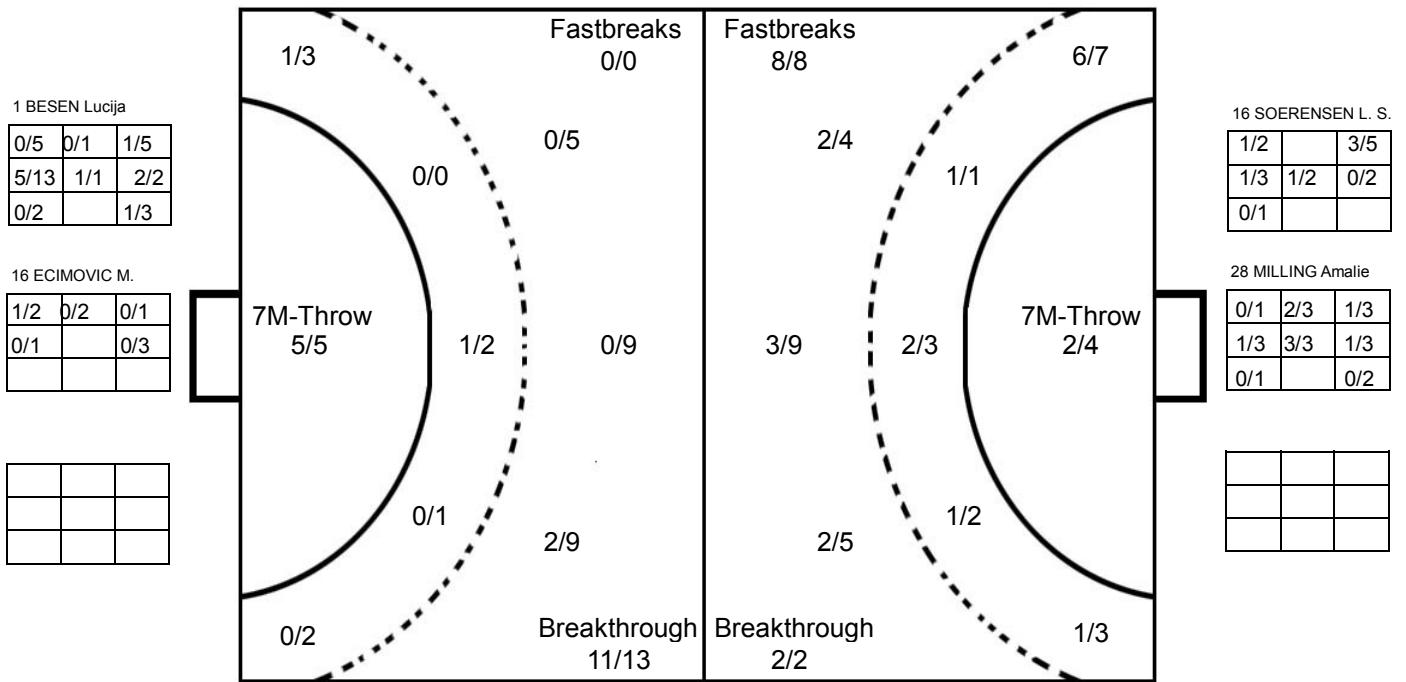

2016 IHF WOMEN'S YOUTH WORLD CHAMPIONSHIP IN SVK

MATCH SHOT REPORT

ROUND 7

MATCH 82

201612082-41-1/1

CROATIA

1 BESEN Lucija	2 JAPUNZKA Tena	3 KARLOVCAN Korina	7 FRANUSIC Lea	8 MIKOLIC Katja	10 PLETIKOSIC Matea	11 KALCIC Antonela	12 SAFAR Iva
	1 1 1	1 1					
				1		2 1 1	
	1					1	
Post - 0 Miss - 0 Block - 0	Post - 0 Miss - 0 Block - 0	Post - 1 Miss - 0 Block - 0	Post - 0 Miss - 0 Block - 0	Post - 0 Miss - 0 Block - 0	Post - 0 Miss - 0 Block - 2	Post - 1 Miss - 1 Block - 3	Post - 0 Miss - 0 Block - 0
15 MRDEN Ivona	16 ECIMOVIC M.	17 PAPAC Iva	18 JURLIN Gabrijela	21 DOBRIC Anna	25 HORVAT Magdalena	34 PAVLOVIC Lara	35 MRAZOVIC K.
							1
Post - 0 Miss - 0 Block - 3	Post - 0 Miss - 0 Block - 0	Post - 0 Miss - 0 Block - 0	Post - 0 Miss - 0 Block - 0	Post - 0 Miss - 0 Block - 0	Post - 0 Miss - 0 Block - 0	Post - 0 Miss - 1 Block - 0	Post - 0 Miss - 1 Block - 2

DENMARK

2 BENDTSEN A. W.	4 JOERGENSEN K.	5 HANSEN Lea	6 HAGESOE H. E.	7 NIELSEN A. S. M.	9 THOMSEN C. K.	10 OLSEN N. N.	14 SVARRE C. L.
	3 1 1			1 1			1
		1		1	1	2	2
Post - 0 Miss - 1 Block - 0	Post - 0 Miss - 0 Block - 0	Post - 0 Miss - 0 Block - 0	Post - 0 Miss - 1 Block - 0	Post - 0 Miss - 0 Block - 0	Post - 0 Miss - 1 Block - 1	Post - 0 Miss - 0 Block - 1	Post - 0 Miss - 0 Block - 0
15 FRIIS Emma C. U.	16 SOERENSEN L. S.	18 DAHL Ida M. M.	19 LUNDGREEN N. S.	22 STOUGAARD S. G.	23 JENSEN Laura C.	28 MILLING Amalie	
		1 1 1					
2		1			1		
2							
Post - 0 Miss - 0 Block - 0	Post - 0 Miss - 0 Block - 0	Post - 0 Miss - 0 Block - 0	Post - 1 Miss - 0 Block - 1	Post - 0 Miss - 0 Block - 0	Post - 0 Miss - 0 Block - 0	Post - 0 Miss - 0 Block - 0