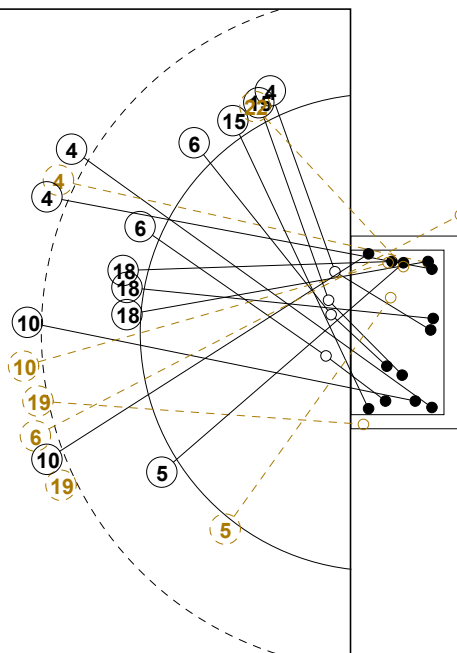

# 2016 IHF WOMEN'S YOUTH WORLD CHAMPIONSHIP IN SVK PICTORIAL MATCH STATISTICS

ROUND 7

MATCH 82

201612082-21-1/1

1st Half  
10 : 14

2nd Half  
30 : 20

### INDV/TEAM MATCH STATISTICS

OFFICIAL  
HANDBALL  
Women's Youth

QUARTER FINALS  
ROUND 7

GROUP X  
MATCH 82

201612082-14-1/2  
Nepela  
28/07/2016 20:45

No.	Name	Field Shot	Line Shot	Wing Shot	Fast Brk.	Brk. Thr.	Free Thr.	7m Thr.	Total	Rate %	ASST.	ERR.	WAR.	2'	D+DR	TIME
<b>CROATIA(CRO)</b>																
<i>(COURT PLAYER)</i>																
1	BESEN Lucija									0.0%						00:47:16
2	JAPUNDA Tena			1/2				5/5	6/7	85.7%			1			00:50:54
3	KARLOVCAN Korina	0/2		0/2		2/2			2/6	33.3%						00:52:27
7	FRANUSIC Lea									0.0%						00:00:00
8	MIKOLIC Katja		1/3						1/3	33.3%				1		00:50:25
10	PLETIKOSIC Matea	0/2				3/5			3/7	42.9%	1	2	1			00:16:00
11	KALCIC Antonela	2/7				4/4			6/11	54.5%		1				00:16:14
12	SAFAR Iva									0.0%						00:00:00
15	MRDEN Ivona	0/5				1/1			1/6	16.7%	1	5				00:56:23
16	ECIMOVIC M.									0.0%						00:12:44
17	PAPAC Iva									0.0%	1	1		1		00:15:47
18	JURLIN Gabrijela									0.0%			1	1		00:22:31
21	DOBRIC Anna									0.0%						00:05:27
25	HORVAT Magdalena									0.0%						00:06:58
34	PAVLOVIC Lara	0/2		0/1					0/3	0.0%						00:09:34
35	MRAZOVIC K.	0/4				1/1	0/1		1/6	16.7%		1		2		00:46:33
<b>Total</b>		2/22	1/3	1/5		11/13	0/1	5/5	20/49	40.8%	3	10	3	5		
<i>(GOALKEEPER)</i>																
1	BESEN Lucija	4/10	2/5	3/8	0/6	0/1		1/2	10/32	31.3%						00:47:16
16	ECIMOVIC M.	1/2	0/1	0/2	0/2	0/1		0/1	1/9	11.1%						00:12:44
<b>Total</b>		5/12	2/6	3/10	0/8	0/2		1/3	11/41	26.8%						