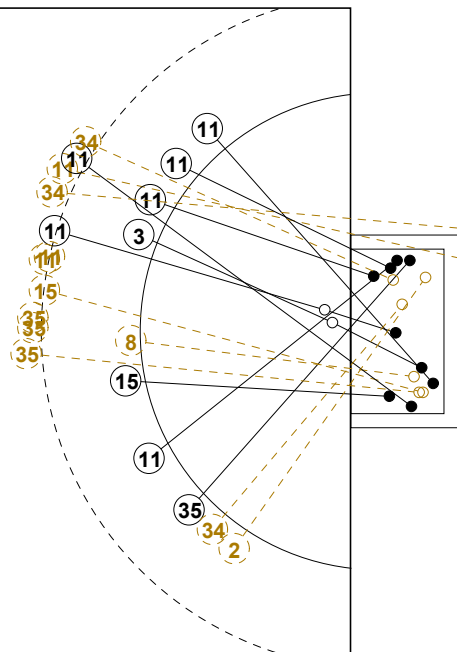

# 2016 IHF WOMEN'S YOUTH WORLD CHAMPIONSHIP IN SVK PICTORIAL MATCH STATISTICS

ROUND 7

MATCH 82

201612082-21-1/1

1st Half  
10 : 14

2nd Half  
30 : 20

### INDV/TEAM MATCH STATISTICS

OFFICIAL  
HANDBALL  
Women's Youth

QUARTER FINALS  
ROUND 7

GROUP X  
MATCH 82

201612082-14-1/2  
Nepela  
28/07/2016 20:45

No.	Name	Field Shot	Line Shot	Wing Shot	Fast Brk.	Brk. Thr.	Free Thr.	7m Thr.	Total	Rate %	ASST.	ERR.	WAR.	2'	D+DR	TIME
<b>CROATIA(CRO)</b>																
<i>(COURT PLAYER)</i>																
1	BESEN Lucija									0.0%						00:47:16
2	JAPUNDA Tena			1/2				5/5	6/7	85.7%			1			00:50:54
3	KARLOVCAN Korina	0/2		0/2		2/2			2/6	33.3%						00:52:27
7	FRANUSIC Lea									0.0%						00:00:00
8	MIKOLIC Katja		1/3						1/3	33.3%				1		00:50:25
10	PLETIKOSIC Matea	0/2				3/5			3/7	42.9%	1	2	1			00:16:00
11	KALCIC Antonela	2/7				4/4			6/11	54.5%		1				00:16:14
12	SAFAR Iva									0.0%						00:00:00
15	MRDEN Ivona	0/5				1/1			1/6	16.7%	1	5				00:56:23
16	ECIMOVIC M.									0.0%						00:12:44
17	PAPAC Iva									0.0%	1	1		1		00:15:47
18	JURLIN Gabrijela									0.0%			1	1		00:22:31
21	DOBRIC Anna									0.0%						00:05:27
25	HORVAT Magdalena									0.0%						00:06:58
34	PAVLOVIC Lara	0/2		0/1					0/3	0.0%						00:09:34
35	MRAZOVIC K.	0/4				1/1	0/1		1/6	16.7%		1		2		00:46:33
<b>Total</b>		2/22	1/3	1/5		11/13	0/1	5/5	20/49	40.8%	3	10	3	5		
<i>(GOALKEEPER)</i>																
1	BESEN Lucija	4/10	2/5	3/8	0/6	0/1		1/2	10/32	31.3%						00:47:16
16	ECIMOVIC M.	1/2	0/1	0/2	0/2	0/1		0/1	1/9	11.1%						00:12:44
<b>Total</b>		5/12	2/6	3/10	0/8	0/2		1/3	11/41	26.8%						