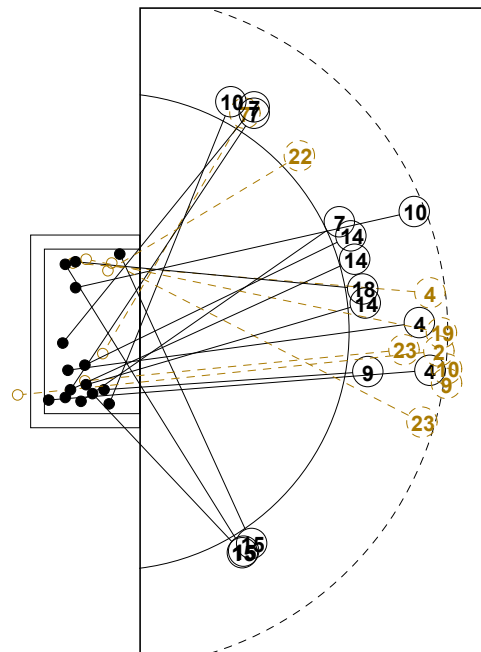

# 2016 IHF WOMEN'S YOUTH WORLD CHAMPIONSHIP IN SVK PICTORIAL MATCH STATISTICS

ROUND 7

MATCH 82

201612082-21-1/1

1st Half  
10 : 14

2nd Half  
30 : 20

### INDV/TEAM MATCH STATISTICS

OFFICIAL  
HANDBALL  
Women's Youth

QUARTER FINALS  
ROUND 7

GROUP X  
MATCH 82

201612082-14-1/2  
Nepela  
28/07/2016 20:45

No.	Name	Field Shot	Line Shot	Wing Shot	Fast Brk.	Brk. Thr.	Free Thr.	7m Thr.	Total	Rate %	ASST.	ERR.	WAR.	2'	D+DR	TIME
<b>CROATIA(CRO)</b>																
<i>(COURT PLAYER)</i>																
1	BESEN Lucija									0.0%						00:47:16
2	JAPUNDA Tena			1/2				5/5	6/7	85.7%			1			00:50:54
3	KARLOVCAN Korina	0/2		0/2		2/2			2/6	33.3%						00:52:27
7	FRANUSIC Lea									0.0%						00:00:00
8	MIKOLIC Katja		1/3						1/3	33.3%				1		00:50:25
10	PLETIKOSIC Matea	0/2				3/5			3/7	42.9%	1	2	1			00:16:00
11	KALCIC Antonela	2/7				4/4			6/11	54.5%		1				00:16:14
12	SAFAR Iva									0.0%						00:00:00
15	MRDEN Ivona	0/5				1/1			1/6	16.7%	1	5				00:56:23
16	ECIMOVIC M.									0.0%						00:12:44
17	PAPAC Iva									0.0%	1	1		1		00:15:47
18	JURLIN Gabrijela									0.0%			1	1		00:22:31
21	DOBRIC Anna									0.0%						00:05:27
25	HORVAT Magdalena									0.0%						00:06:58
34	PAVLOVIC Lara	0/2		0/1					0/3	0.0%						00:09:34
35	MRAZOVIC K.	0/4				1/1	0/1		1/6	16.7%		1		2		00:46:33
<b>Total</b>		2/22	1/3	1/5		11/13	0/1	5/5	20/49	40.8%	3	10	3	5		
<i>(GOALKEEPER)</i>																
1	BESEN Lucija	4/10	2/5	3/8	0/6	0/1		1/2	10/32	31.3%						00:47:16
16	ECIMOVIC M.	1/2	0/1	0/2	0/2	0/1		0/1	1/9	11.1%						00:12:44
<b>Total</b>		5/12	2/6	3/10	0/8	0/2		1/3	11/41	26.8%						