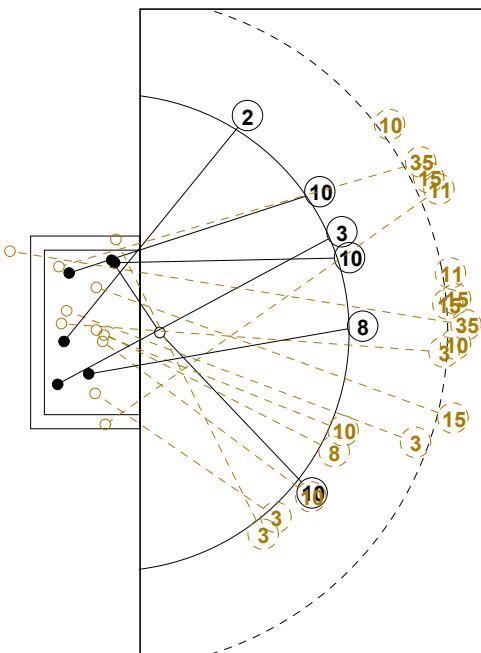

# 2016 IHF WOMEN'S YOUTH WORLD CHAMPIONSHIP IN SVK PICTORIAL MATCH STATISTICS

ROUND 7

MATCH 82

201612082-21-1/1

1st Half  
10 : 14

2nd Half  
30 : 20

### INDV/TEAM MATCH STATISTICS

OFFICIAL  
HANDBALL  
Women's Youth

QUARTER FINALS  
ROUND 7

GROUP X  
MATCH 82

201612082-14-1/2  
Nepela  
28/07/2016 20:45

No.	Name	Field Shot	Line Shot	Wing Shot	Fast Brk.	Brk. Thr.	Free Thr.	7m Thr.	Total	Rate %	ASST.	ERR.	WAR.	2'	D+DR	TIME
<b>CROATIA(CRO)</b>																
<i>(COURT PLAYER)</i>																
1	BESEN Lucija									0.0%						00:47:16
2	JAPUNDA Tena			1/2				5/5	6/7	85.7%			1			00:50:54
3	KARLOVCAN Korina	0/2		0/2		2/2			2/6	33.3%						00:52:27
7	FRANUSIC Lea									0.0%						00:00:00
8	MIKOLIC Katja		1/3						1/3	33.3%				1		00:50:25
10	PLETIKOSIC Matea	0/2				3/5			3/7	42.9%	1	2	1			00:16:00
11	KALCIC Antonela	2/7				4/4			6/11	54.5%		1				00:16:14
12	SAFAR Iva									0.0%						00:00:00
15	MRDEN Ivona	0/5				1/1			1/6	16.7%	1	5				00:56:23
16	ECIMOVIC M.									0.0%						00:12:44
17	PAPAC Iva									0.0%	1	1		1		00:15:47
18	JURLIN Gabrijela									0.0%			1	1		00:22:31
21	DOBRIC Anna									0.0%						00:05:27
25	HORVAT Magdalena									0.0%						00:06:58
34	PAVLOVIC Lara	0/2		0/1					0/3	0.0%						00:09:34
35	MRAZOVIC K.	0/4				1/1	0/1		1/6	16.7%		1		2		00:46:33
<b>Total</b>		2/22	1/3	1/5		11/13	0/1	5/5	20/49	40.8%	3	10	3	5		
<i>(GOALKEEPER)</i>																
1	BESEN Lucija	4/10	2/5	3/8	0/6	0/1		1/2	10/32	31.3%						00:47:16
16	ECIMOVIC M.	1/2	0/1	0/2	0/2	0/1		0/1	1/9	11.1%						00:12:44
<b>Total</b>		5/12	2/6	3/10	0/8	0/2		1/3	11/41	26.8%						