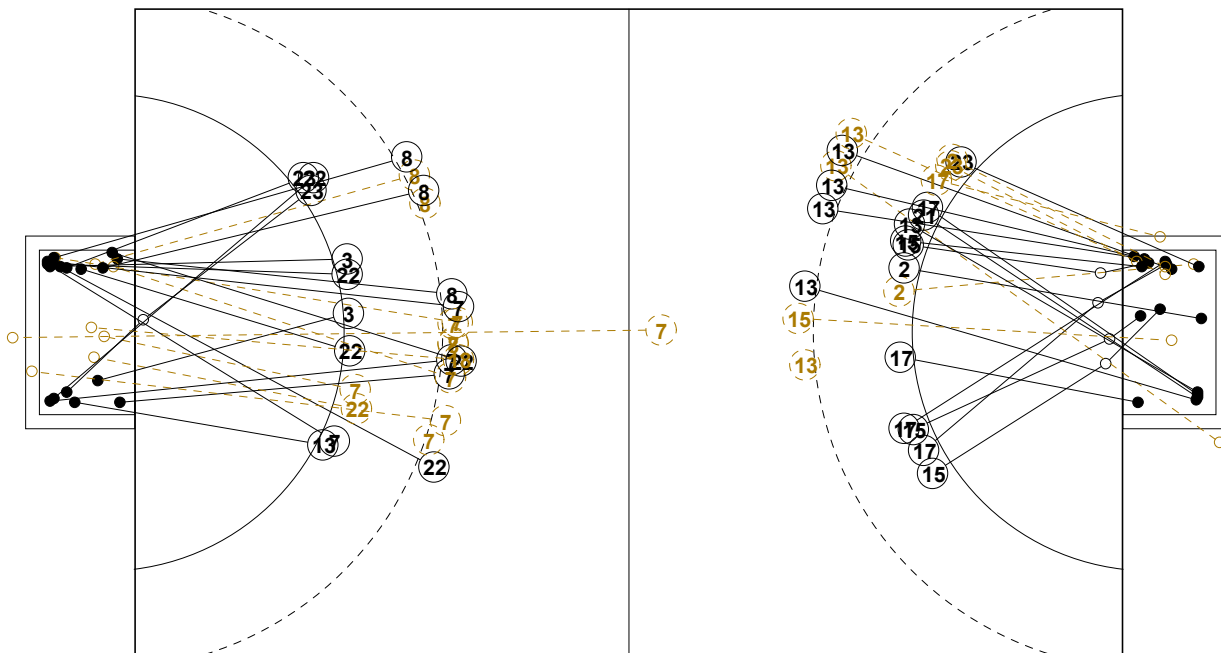

# 2016 IHF WOMEN'S YOUTH WORLD CHAMPIONSHIP IN SVK PICTORIAL MATCH STATISTICS

ROUND 7

MATCH 81

201612081-21-1/1

1st Half  
18 : 16

2nd Half  
27 : 28