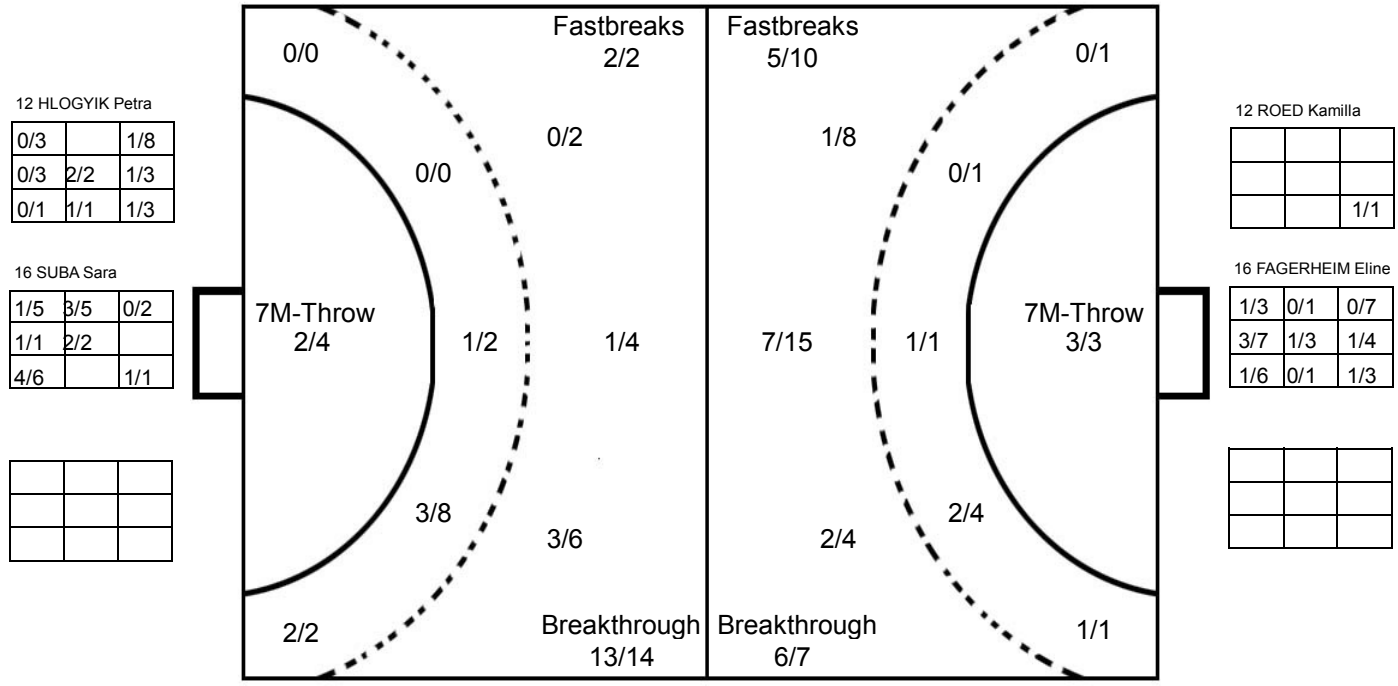

2016 IHF WOMEN'S YOUTH WORLD CHAMPIONSHIP IN SVK

MATCH SHOT REPORT

ROUND 7

MATCH 81

201612081-41-1/1

HUNGARY

2 PASZTOR Noemi	3 KUTI Bettina	4 PANKOTAI Luca	7 MARTON Greta	8 HUDAK Emma	12 HLOGYIK Petra	13 HORNYAK B.	14 PAL Tamara
<table border="1"><tr><td>1</td><td></td><td></td></tr><tr><td></td><td></td><td></td></tr><tr><td></td><td></td><td></td></tr></table>	<table border="1"><tr><td></td><td></td><td></td></tr><tr><td></td><td></td><td></td></tr><tr><td></td><td></td><td></td></tr></table>	<table border="1"><tr><td></td><td></td><td></td></tr><tr><td></td><td></td><td></td></tr><tr><td></td><td></td><td></td></tr></table>	<table border="1"><tr><td></td><td>1</td><td></td></tr><tr><td></td><td>3</td><td></td></tr><tr><td>1</td><td></td><td></td></tr></table>	<table border="1"><tr><td></td><td></td><td></td></tr><tr><td></td><td></td><td></td></tr><tr><td></td><td></td><td></td></tr></table>	<table border="1"><tr><td></td><td></td><td></td></tr><tr><td></td><td></td><td></td></tr><tr><td></td><td></td><td></td></tr></table>	<table border="1"><tr><td></td><td></td><td>2</td></tr><tr><td>2</td><td></td><td></td></tr><tr><td>2</td><td></td><td></td></tr></table>	<table border="1"><tr><td></td><td></td><td></td></tr><tr><td></td><td></td><td>1</td></tr><tr><td></td><td></td><td></td></tr></table>
Post - 0 Miss - 0 Block - 0	Post - 0 Miss - 0 Block - 0	Post - 0 Miss - 0 Block - 0	Post - 0 Miss - 0 Block - 0	Post - 0 Miss - 0 Block - 0	Post - 0 Miss - 0 Block - 0	Post - 0 Miss - 1 Block - 3	Post - 0 Miss - 0 Block - 1
15 HAFRA Noemi	16 SUBA Sara	17 LAKATOS Rita	18 SZABO Kitti	21 KLUJBER Katrin	23 FODOR Csenge	36 DANYI Bernadett	67 TOVIZI Petra
<table border="1"><tr><td></td><td></td><td></td></tr><tr><td>1</td><td></td><td></td></tr><tr><td>2</td><td>1</td><td>1</td></tr></table>	<table border="1"><tr><td></td><td></td><td></td></tr><tr><td></td><td></td><td></td></tr><tr><td></td><td></td><td></td></tr></table>	<table border="1"><tr><td></td><td></td><td>2</td></tr><tr><td>2</td><td></td><td></td></tr><tr><td></td><td></td><td>1</td></tr></table>	<table border="1"><tr><td></td><td></td><td></td></tr><tr><td></td><td></td><td></td></tr><tr><td></td><td></td><td></td></tr></table>	<table border="1"><tr><td></td><td></td><td>2</td></tr><tr><td></td><td></td><td></td></tr><tr><td></td><td></td><td></td></tr></table>	<table border="1"><tr><td>2</td><td></td><td></td></tr><tr><td></td><td></td><td></td></tr><tr><td></td><td></td><td></td></tr></table>	<table border="1"><tr><td></td><td></td><td></td></tr><tr><td></td><td></td><td></td></tr><tr><td></td><td></td><td></td></tr></table>	<table border="1"><tr><td></td><td></td><td></td></tr><tr><td></td><td></td><td></td></tr><tr><td></td><td></td><td></td></tr></table>
Post - 1 Miss - 0 Block - 0	Post - 0 Miss - 0 Block - 0	Post - 2 Miss - 0 Block - 0	Post - 0 Miss - 0 Block - 0	Post - 0 Miss - 0 Block - 0	Post - 0 Miss - 0 Block - 0	Post - 0 Miss - 0 Block - 0	Post - 0 Miss - 0 Block - 0

NORWAY

1 GROENLUND S. E.	2 OLSEN Karoline	3 HOVLAND Ane	4 BERGUM Mari F.	6 FOSSHEIM Synne	7 NESTAKER Guro	8 ELLERTSEN Line	12 ROED Kamilla
<table border="1"><tr><td></td><td></td><td></td></tr><tr><td></td><td></td><td></td></tr><tr><td></td><td></td><td></td></tr></table>	<table border="1"><tr><td></td><td></td><td></td></tr><tr><td></td><td></td><td></td></tr><tr><td></td><td></td><td></td></tr></table>	<table border="1"><tr><td></td><td></td><td>1</td></tr><tr><td>1</td><td></td><td></td></tr><tr><td></td><td></td><td></td></tr></table>	<table border="1"><tr><td></td><td></td><td></td></tr><tr><td></td><td></td><td></td></tr><tr><td></td><td></td><td></td></tr></table>	<table border="1"><tr><td></td><td></td><td></td></tr><tr><td></td><td></td><td></td></tr><tr><td></td><td></td><td></td></tr></table>	<table border="1"><tr><td>2</td><td>1</td><td>2</td></tr><tr><td></td><td></td><td></td></tr><tr><td>1</td><td></td><td></td></tr></table>	<table border="1"><tr><td>1</td><td></td><td>1</td></tr><tr><td>1</td><td></td><td></td></tr><tr><td></td><td></td><td>1</td></tr></table>	<table border="1"><tr><td></td><td></td><td></td></tr><tr><td></td><td></td><td></td></tr><tr><td></td><td></td><td></td></tr></table>
Post - 0 Miss - 0 Block - 0	Post - 0 Miss - 0 Block - 0	Post - 0 Miss - 0 Block - 0	Post - 0 Miss - 0 Block - 0	Post - 0 Miss - 0 Block - 0	Post - 1 Miss - 1 Block - 3	Post - 0 Miss - 0 Block - 2	Post - 0 Miss - 0 Block - 0
13 HUSE Anna	16 FAGERHEIM Eline	17 AUBERG H. M.	18 LUND Karoline	20 SYVERUD Mia	21 DAHL Ragnhild V.	22 REISTAD Henny E.	23 GABRIELSEN M.
<table border="1"><tr><td>1</td><td></td><td></td></tr><tr><td></td><td></td><td></td></tr><tr><td></td><td></td><td></td></tr></table>	<table border="1"><tr><td></td><td></td><td></td></tr><tr><td></td><td></td><td></td></tr><tr><td></td><td></td><td></td></tr></table>	<table border="1"><tr><td></td><td></td><td></td></tr><tr><td></td><td></td><td></td></tr><tr><td></td><td></td><td></td></tr></table>	<table border="1"><tr><td></td><td></td><td></td></tr><tr><td>1</td><td></td><td></td></tr><tr><td></td><td></td><td></td></tr></table>	<table border="1"><tr><td></td><td></td><td></td></tr><tr><td></td><td></td><td></td></tr><tr><td></td><td></td><td></td></tr></table>	<table border="1"><tr><td></td><td></td><td></td></tr><tr><td></td><td></td><td></td></tr><tr><td></td><td></td><td></td></tr></table>	<table border="1"><tr><td>2</td><td></td><td>4</td></tr><tr><td></td><td></td><td>1</td></tr><tr><td>1</td><td></td><td>1</td></tr></table>	<table border="1"><tr><td>2</td><td>1</td><td>1</td></tr><tr><td></td><td></td><td></td></tr><tr><td></td><td></td><td></td></tr></table>
Post - 0 Miss - 0 Block - 0	Post - 0 Miss - 0 Block - 0	Post - 0 Miss - 0 Block - 0	Post - 0 Miss - 0 Block - 0	Post - 0 Miss - 0 Block - 0	Post - 0 Miss - 0 Block - 0	Post - 1 Miss - 1 Block - 0	Post - 0 Miss - 0 Block - 0