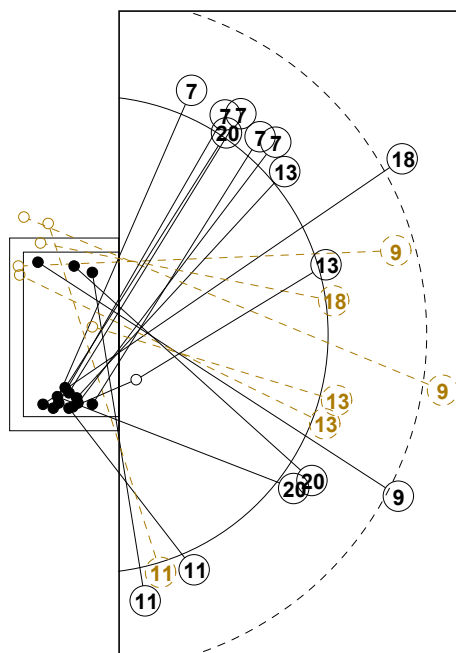

2016 IHF WOMEN'S YOUTH WORLD CHAMPIONSHIP IN SVK PICTORIAL MATCH STATISTICS

ROUND 1

MATCH 7

201612007-21-1/1

1st Half
17 : 15

2nd Half
31 : 28

2016 IHF WOMEN'S YOUTH WORLD CHAMPIONSHIP IN SVK

INDV/TEAM MATCH STATISTICS

OFFICIAL
HANDBALL
Women's Youth

PRELIMINARY
ROUND 1

GROUP C
MATCH 7

201612007-14-1/2
Nepela
19/07/2016 16:00

No.	Name	Field Shot	Line Shot	Wing Shot	Fast Brk.	Brk. Thr.	Free Thr.	7m Thr.	Total	Rate %	ASST.	ERR.	WAR.	2'	D+DR	TIME
ROMANIA(ROU)																
<i>(COURT PLAYER)</i>																
1	NAGY Elena									0.0%	3					00:20:08
7	BADEA A. D.			4/4	1/1				5/5	100%						00:23:30
8	LACATUS C. E.									0.0%						00:00:00
9	TIRCA Sorina M.	2/5	2/3					5/5	9/13	69.2%	1	7				00:54:56
10	MUNTEAN A.									0.0%				1		00:21:48
11	MIHART Ana M. A.			1/2	1/1				2/3	66.7%						00:43:48
12	HOSU Daciana									0.0%	1	1				00:39:52
13	POPESCU Aura T.		2/3		1/2				3/5	60.0%			1	1		00:46:59
14	SEVERIN A.		1/1						1/1	100%						00:14:51
15	CRETU C. A.									0.0%				1		00:14:57
17	PETRUS Raluca M.									0.0%			1			00:25:49
18	BUCUR Daria	3/3	0/2			1/1			4/6	66.7%	1	2		2		00:35:33
20	BANCIU A. I.	0/1	2/3	1/1	1/1				4/6	66.7%	2	1				00:19:57
23	BERBECE Ana M.		1/1	1/1	0/1				2/3	66.7%		2				00:36:06
32	KELEMEN Ioana R.									0.0%						00:00:00
98	TECAR Andreea	1/1							1/1	100%						00:09:40
Total		6/10	8/13	7/8	4/6	1/1		5/5	31/43	72.1%	8	15	2	5		
<i>(GOALKEEPER)</i>																
1	NAGY Elena	2/4	1/5		2/2				5/11	45.5%	3					00:20:08
12	HOSU Daciana	4/8	1/5	1/6	0/4	0/5			6/28	21.4%	1	1				00:39:52
Total		6/12	2/10	1/6	2/6	0/5			11/39	28.2%	4	1				