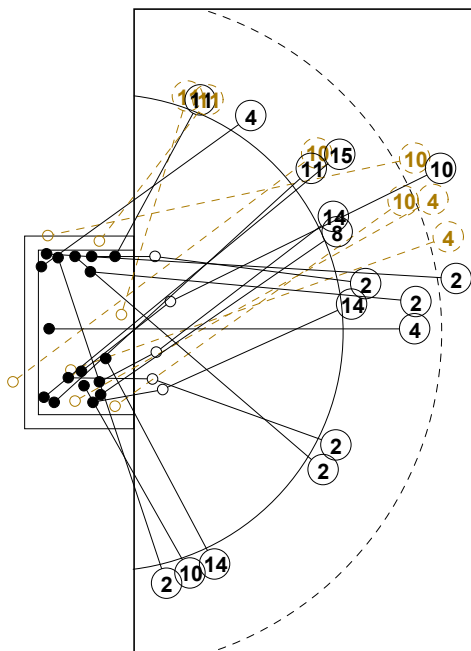

2016 IHF WOMEN'S YOUTH WORLD CHAMPIONSHIP IN SVK PICTORIAL MATCH STATISTICS

ROUND 1

MATCH 7

201612007-21-1/1

1st Half
17 : 15

2nd Half
31 : 28

2016 IHF WOMEN'S YOUTH WORLD CHAMPIONSHIP IN SVK

INDV/TEAM MATCH STATISTICS

OFFICIAL
HANDBALL
Women's Youth

PRELIMINARY
ROUND 1

GROUP C
MATCH 7

201612007-14-1/2
Nepela
19/07/2016 16:00

No.	Name	Field Shot	Line Shot	Wing Shot	Fast Brk.	Brk. Thr.	Free Thr.	7m Thr.	Total	Rate %	ASST.	ERR.	WAR.	2'	D+DR	TIME
ROMANIA(ROU)																
<i>(COURT PLAYER)</i>																
1	NAGY Elena									0.0%	3					00:20:08
7	BADEA A. D.			4/4	1/1				5/5	100%						00:23:30
8	LACATUS C. E.									0.0%						00:00:00
9	TIRCA Sorina M.	2/5	2/3					5/5	9/13	69.2%	1	7				00:54:56
10	MUNTEAN A.									0.0%				1		00:21:48
11	MIHART Ana M. A.			1/2	1/1				2/3	66.7%						00:43:48
12	HOSU Daciana									0.0%	1	1				00:39:52
13	POPESCU Aura T.		2/3		1/2				3/5	60.0%			1	1		00:46:59
14	SEVERIN A.		1/1						1/1	100%						00:14:51
15	CRETU C. A.									0.0%				1		00:14:57
17	PETRUS Raluca M.									0.0%			1			00:25:49
18	BUCUR Daria	3/3	0/2			1/1			4/6	66.7%	1	2		2		00:35:33
20	BANCIU A. I.	0/1	2/3	1/1	1/1				4/6	66.7%	2	1				00:19:57
23	BERBECE Ana M.		1/1	1/1	0/1				2/3	66.7%		2				00:36:06
32	KELEMEN Ioana R.									0.0%						00:00:00
98	TECAR Andreea	1/1							1/1	100%						00:09:40
Total		6/10	8/13	7/8	4/6	1/1		5/5	31/43	72.1%	8	15	2	5		
<i>(GOALKEEPER)</i>																
1	NAGY Elena	2/4	1/5		2/2				5/11	45.5%	3					00:20:08
12	HOSU Daciana	4/8	1/5	1/6	0/4	0/5			6/28	21.4%	1	1				00:39:52
Total		6/12	2/10	1/6	2/6	0/5			11/39	28.2%	4	1				

COURT PLAYER: GOALS/SHOTS

GOALKEEPER: SAVED/SHOTS

TEAM TOTALS	GOALS	SAVED	MISSED	POST	BLOCKED	TOTAL	RATE(%)
Field Shot	6	2	1	1		10	60.0%
Line Shot	8	1	2	2		13	61.5%
Wing Shot	7		1			8	87.5%
Fastbreak	4	1		1		6	66.7%
Breakthrough	1					1	100.0%
Free Throw							0.0%
7M-Throw	5					5	100.0%