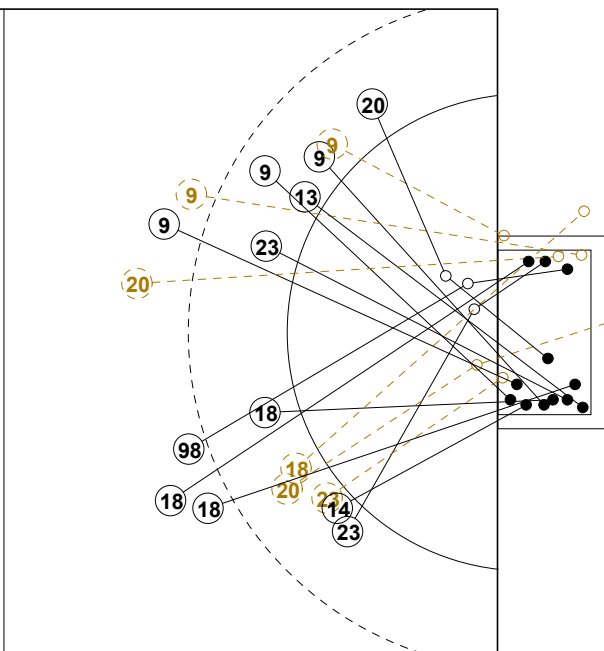

2016 IHF WOMEN'S YOUTH WORLD CHAMPIONSHIP IN SVK PICTORIAL MATCH STATISTICS

ROUND 1

MATCH 7

201612007-21-1/1

1st Half
17 : 15

2nd Half
31 : 28

2016 IHF WOMEN'S YOUTH WORLD CHAMPIONSHIP IN SVK

INDV/TEAM MATCH STATISTICS

OFFICIAL
HANDBALL
Women's Youth

PRELIMINARY
ROUND 1

GROUP C
MATCH 7

201612007-14-1/2
Nepela
19/07/2016 16:00

No.	Name	Field Shot	Line Shot	Wing Shot	Fast Brk.	Brk. Thr.	Free Thr.	7m Thr.	Total	Rate %	ASST.	ERR.	WAR.	2'	D+DR	TIME
ROMANIA(ROU)																
<i>(COURT PLAYER)</i>																
1	NAGY Elena									0.0%	3					00:20:08
7	BADEA A. D.			4/4	1/1				5/5	100%						00:23:30
8	LACATUS C. E.									0.0%						00:00:00
9	TIRCA Sorina M.	2/5	2/3					5/5	9/13	69.2%	1	7				00:54:56
10	MUNTEAN A.									0.0%				1		00:21:48
11	MIHART Ana M. A.			1/2	1/1				2/3	66.7%						00:43:48
12	HOSU Daciana									0.0%	1	1				00:39:52
13	POPESCU Aura T.		2/3		1/2				3/5	60.0%			1	1		00:46:59
14	SEVERIN A.		1/1						1/1	100%						00:14:51
15	CRETU C. A.									0.0%				1		00:14:57
17	PETRUS Raluca M.									0.0%			1			00:25:49
18	BUCUR Daria	3/3	0/2			1/1			4/6	66.7%	1	2		2		00:35:33
20	BANCIU A. I.	0/1	2/3	1/1	1/1				4/6	66.7%	2	1				00:19:57
23	BERBECE Ana M.		1/1	1/1	0/1				2/3	66.7%		2				00:36:06
32	KELEMEN Ioana R.									0.0%						00:00:00
98	TECAR Andreea	1/1							1/1	100%						00:09:40
Total		6/10	8/13	7/8	4/6	1/1		5/5	31/43	72.1%	8	15	2	5		
<i>(GOALKEEPER)</i>																
1	NAGY Elena	2/4	1/5		2/2				5/11	45.5%	3					00:20:08
12	HOSU Daciana	4/8	1/5	1/6	0/4	0/5			6/28	21.4%	1	1				00:39:52
Total		6/12	2/10	1/6	2/6	0/5			11/39	28.2%	4	1				

COURT PLAYER: GOALS/SHOTS

GOALKEEPER: SAVED/SHOTS

TEAM TOTALS	GOALS	SAVED	MISSED	POST	BLOCKED	TOTAL	RATE(%)
Field Shot	6	2	1	1		10	60.0%
Line Shot	8	1	2	2		13	61.5%
Wing Shot	7		1			8	87.5%
Fastbreak	4	1		1		6	66.7%
Breakthrough	1					1	100.0%
Free Throw							0.0%
7M-Throw	5					5	100.0%