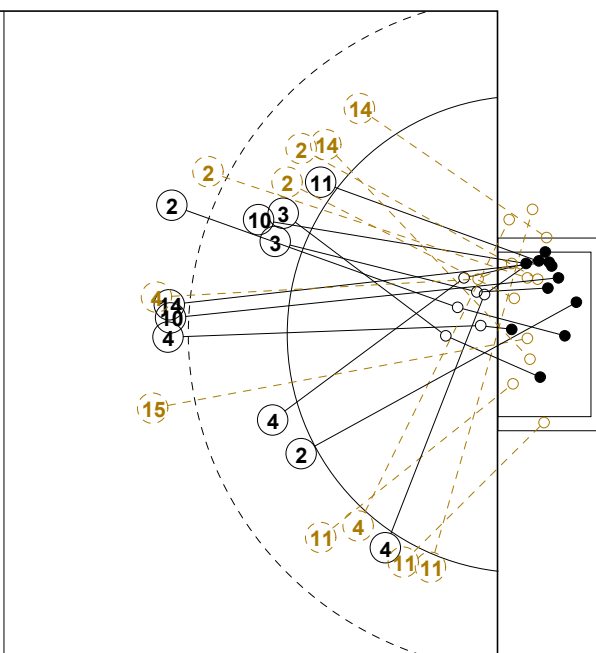

2016 IHF WOMEN'S YOUTH WORLD CHAMPIONSHIP IN SVK PICTORIAL MATCH STATISTICS

ROUND 1

MATCH 7

201612007-21-1/1

1st Half
17 : 15

2nd Half
31 : 28

2016 IHF WOMEN'S YOUTH WORLD CHAMPIONSHIP IN SVK

INDV/TEAM MATCH STATISTICS

OFFICIAL
HANDBALL
Women's Youth

PRELIMINARY
ROUND 1

GROUP C
MATCH 7

201612007-14-1/2
Nepela
19/07/2016 16:00

No.	Name	Field Shot	Line Shot	Wing Shot	Fast Brk.	Brk. Thr.	Free Thr.	7m Thr.	Total	Rate %	ASST.	ERR.	WAR.	2'	D+DR	TIME
ROMANIA(ROU)																
<i>(COURT PLAYER)</i>																
1	NAGY Elena									0.0%	3					00:20:08
7	BADEA A. D.			4/4	1/1				5/5	100%						00:23:30
8	LACATUS C. E.									0.0%						00:00:00
9	TIRCA Sorina M.	2/5	2/3					5/5	9/13	69.2%	1	7				00:54:56
10	MUNTEAN A.									0.0%				1		00:21:48
11	MIHART Ana M. A.			1/2	1/1				2/3	66.7%						00:43:48
12	HOSU Daciana									0.0%	1	1				00:39:52
13	POPESCU Aura T.		2/3		1/2				3/5	60.0%			1	1		00:46:59
14	SEVERIN A.		1/1						1/1	100%						00:14:51
15	CRETU C. A.									0.0%				1		00:14:57
17	PETRUS Raluca M.									0.0%			1			00:25:49
18	BUCUR Daria	3/3	0/2			1/1			4/6	66.7%	1	2		2		00:35:33
20	BANCIU A. I.	0/1	2/3	1/1	1/1				4/6	66.7%	2	1				00:19:57
23	BERBECE Ana M.		1/1	1/1	0/1				2/3	66.7%		2				00:36:06
32	KELEMEN Ioana R.									0.0%						00:00:00
98	TECAR Andreea	1/1							1/1	100%						00:09:40
Total		6/10	8/13	7/8	4/6	1/1		5/5	31/43	72.1%	8	15	2	5		
<i>(GOALKEEPER)</i>																
1	NAGY Elena	2/4	1/5		2/2				5/11	45.5%	3					00:20:08
12	HOSU Daciana	4/8	1/5	1/6	0/4	0/5			6/28	21.4%	1	1				00:39:52
Total		6/12	2/10	1/6	2/6	0/5			11/39	28.2%	4	1				

COURT PLAYER: GOALS/SHOTS

GOALKEEPER: SAVED/SHOTS

TEAM TOTALS	GOALS	SAVED	MISSED	POST	BLOCKED	TOTAL	RATE(%)
Field Shot	6	2	1	1		10	60.0%
Line Shot	8	1	2	2		13	61.5%
Wing Shot	7		1			8	87.5%
Fastbreak	4	1		1		6	66.7%
Breakthrough	1					1	100.0%
Free Throw							0.0%
7M-Throw	5					5	100.0%