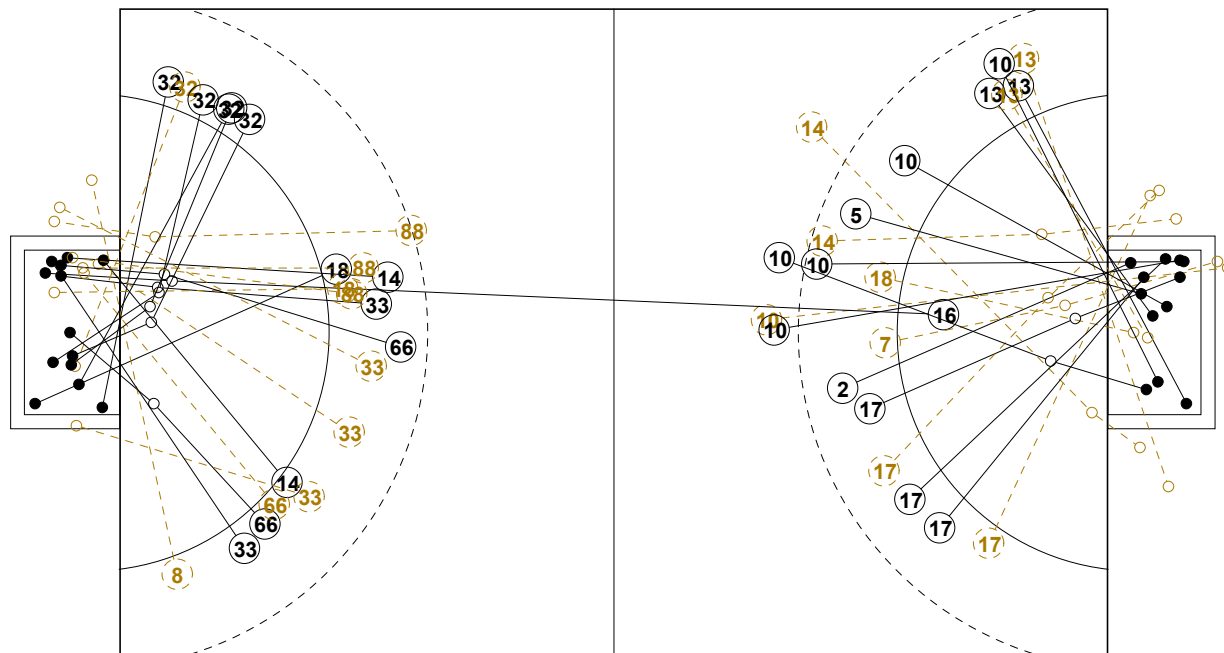

2016 IHF WOMEN'S YOUTH WORLD CHAMPIONSHIP IN SVK PICTORIAL MATCH STATISTICS

ROUND 7

MATCH 78

201612078-21-1/1

1st Half
14 : 12

2nd Half
26 : 33

2016 IHF WOMEN'S YOUTH WORLD CHAMPIONSHIP IN SVK

INDV/TEAM MATCH STATISTICS

OFFICIAL
HANDBALL
Women's Youth

PLACE 9-10
ROUND 7

GROUP X
MATCH 78

201612078-14-1/2
Nepela
28/07/2016 16:15

No.	Name	Field Shot	Line Shot	Wing Shot	Fast Brk.	Brk. Thr.	Free Thr.	7m Thr.	Total	Rate %	ASST.	ERR.	WAR.	2'	D+DR	TIME
EGYPT(EGY)																
<i>(COURT PLAYER)</i>																
1	Wael Ekram Leila									0.0%						00:00:00
4	Sherif A. Leila									0.0%						00:02:05
6	Khaled M. Donia									0.0%						00:00:00
7	Abdelmonem A. N.									0.0%						00:00:00
8	Ali Abdelaziz N.			1/2					1/2	50.0%				1		00:53:27
11	Sayed Rabie Reem									0.0%						00:00:00
12	Gamal M. Tasneem									0.0%						00:22:27
14	Ahmed H. Mariam		3/3						3/3	100%		3		1		00:56:50
16	Ahmed M. M. Lama	1/3							1/3	33.3%						00:37:33
17	Elmaksoud H. Y.									0.0%						00:00:34
18	Muhamed Yasmine	1/1	3/4						4/5	80.0%		4	1	1		00:51:29
21	Fathy M. A. Rana									0.0%						00:00:00
32	Ali A. S. Malak	1/1	1/1	6/8					8/10	80.0%		1				01:00:00
33	Sabry Shaimaa	1/1	3/6	1/1				4/4	9/12	75.0%		2				00:54:10
66	Hussein A. Esraa	2/3	0/1	1/1				0/1	3/6	50.0%		1				00:30:14
88	Waheed Yasmine	1/2	1/4					2/3	4/9	44.4%		1				00:38:04
Total		7/11	11/19	9/12				6/8	33/50	66.0%		12	1	3		
<i>(GOALKEEPER)</i>																
12	Gamal M. Tasneem	0/3	1/4	1/3	0/1			1/1	3/12	25.0%						00:22:27
16	Ahmed M. M. Lama	0/1	2/7	1/5	0/7				3/20	15.0%						00:37:33
Total		0/4	3/11	2/8	0/8			1/1	6/32	18.8%						