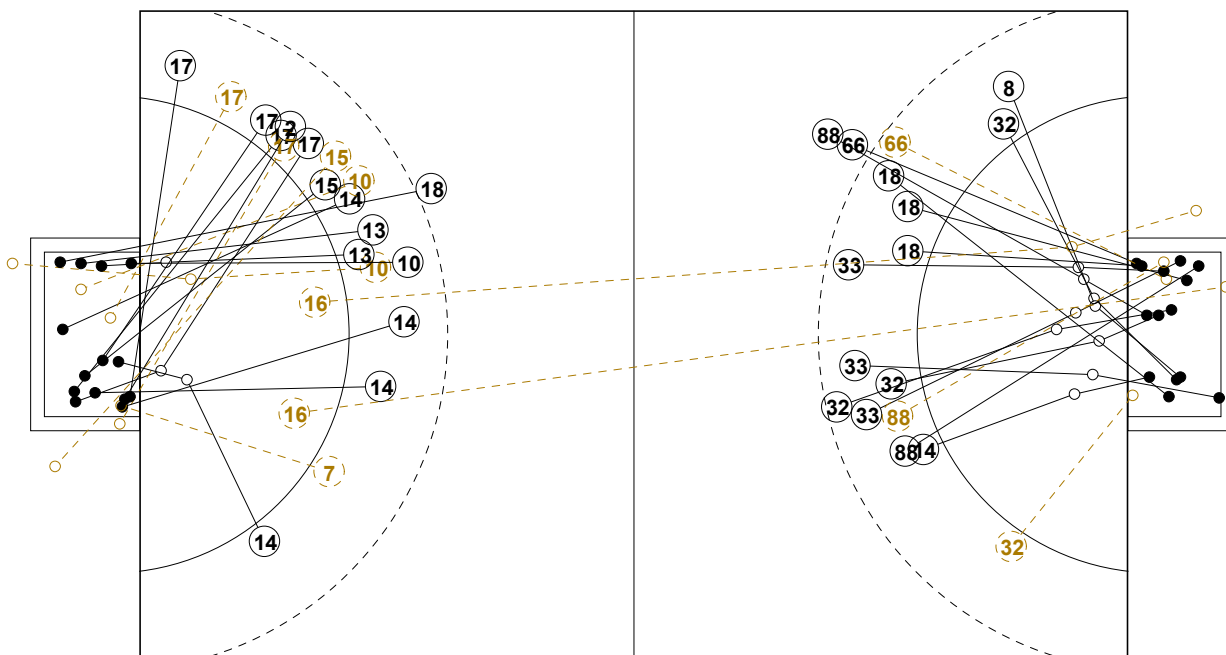

2016 IHF WOMEN'S YOUTH WORLD CHAMPIONSHIP IN SVK PICTORIAL MATCH STATISTICS

ROUND 7

MATCH 78

201612078-21-1/1

1st Half
14 : 12

2nd Half
26 : 33

2016 IHF WOMEN'S YOUTH WORLD CHAMPIONSHIP IN SVK

INDV/TEAM MATCH STATISTICS

OFFICIAL
HANDBALL
Women's Youth

PLACE 9-10
ROUND 7

GROUP X
MATCH 78

201612078-14-1/2
Nepela
28/07/2016 16:15

No.	Name	Field Shot	Line Shot	Wing Shot	Fast Brk.	Brk. Thr.	Free Thr.	7m Thr.	Total	Rate %	ASST.	ERR.	WAR.	2'	D+DR	TIME
EGYPT(EGY)																
<i>(COURT PLAYER)</i>																
1	Wael Ekram Leila									0.0%						00:00:00
4	Sherif A. Leila									0.0%						00:02:05
6	Khaled M. Donia									0.0%						00:00:00
7	Abdelmonem A. N.									0.0%						00:00:00
8	Ali Abdelaziz N.			1/2					1/2	50.0%				1		00:53:27
11	Sayed Rabie Reem									0.0%						00:00:00
12	Gamal M. Tasneem									0.0%						00:22:27
14	Ahmed H. Mariam		3/3						3/3	100%		3		1		00:56:50
16	Ahmed M. M. Lama	1/3							1/3	33.3%						00:37:33
17	Elmaksoud H. Y.									0.0%						00:00:34
18	Muhamed Yasmine	1/1	3/4						4/5	80.0%		4	1	1		00:51:29
21	Fathy M. A. Rana									0.0%						00:00:00
32	Ali A. S. Malak	1/1	1/1	6/8					8/10	80.0%		1				01:00:00
33	Sabry Shaimaa	1/1	3/6	1/1				4/4	9/12	75.0%		2				00:54:10
66	Hussein A. Esraa	2/3	0/1	1/1				0/1	3/6	50.0%		1				00:30:14
88	Waheed Yasmine	1/2	1/4					2/3	4/9	44.4%		1				00:38:04
Total		7/11	11/19	9/12				6/8	33/50	66.0%		12	1	3		
<i>(GOALKEEPER)</i>																
12	Gamal M. Tasneem	0/3	1/4	1/3	0/1			1/1	3/12	25.0%						00:22:27
16	Ahmed M. M. Lama	0/1	2/7	1/5	0/7				3/20	15.0%						00:37:33
Total		0/4	3/11	2/8	0/8			1/1	6/32	18.8%						