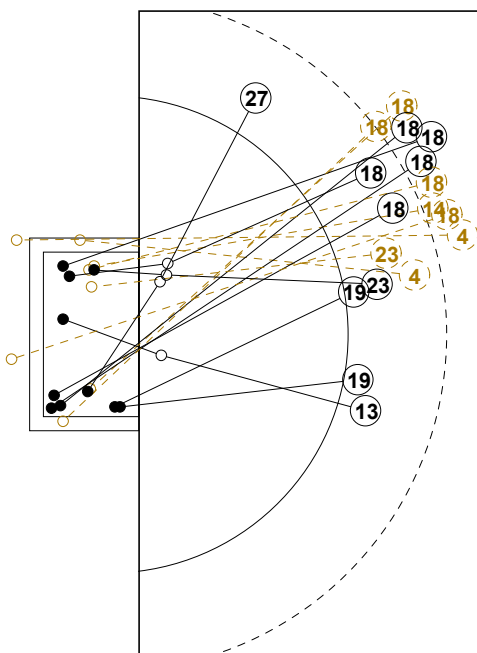

2016 IHF WOMEN'S YOUTH WORLD CHAMPIONSHIP IN SVK PICTORIAL MATCH STATISTICS

ROUND 7

MATCH 77

201612077-21-1/1

1st Half
9 : 6

2nd Half
18 : 17

2016 IHF WOMEN'S YOUTH WORLD CHAMPIONSHIP IN SVK

INDV/TEAM MATCH STATISTICS

OFFICIAL
HANDBALL
Women's Youth

PLACE 11-12
ROUND 7

GROUP X
MATCH 77

201612077-14-1/2
Nepela
28/07/2016 14:00

No.	Name	Field Shot	Line Shot	Wing Shot	Fast Brk.	Brk. Thr.	Free Thr.	7m Thr.	Total	Rate %	ASST.	ERR.	WAR.	2'	D+DR	TIME
BRAZIL(BRA)																
<i>(COURT PLAYER)</i>																
3	FAURE Rafaela									0.0%		1		1		00:07:35
7	SANTOS Andrezza									0.0%						00:00:00
8	OLIVEIRA Mariah	1/1							1/1	100%		1				00:21:56
9	MENDES Gabriella									0.0%		4				00:32:41
11	CORREIA Bruna		1/1						1/1	100%		1		1		00:19:12
12	SOUZA Geandra									0.0%						00:02:02
13	ALBUQUERQUE I.	1/5	1/3						2/8	25.0%		3	1			00:45:03
14	LEMONS Mariana	1/3	0/1						1/4	25.0%		2				00:26:40
15	CURI Giovanna									0.0%						00:33:07
18	NOGUEIRA Gilvana									0.0%						00:00:00
19	BAPTISTA Bruna		1/1						1/1	100%			1	2		00:33:22
24	SANTOS Maria E.			1/1				3/3	4/4	100%						00:19:24
41	P.SANTOS Giulia	7/10							7/10	70.0%		1				00:41:16
50	SILVA Wendy		0/1	0/1					0/2	0.0%						00:40:32
87	ARRUDA Renata									0.0%		1				00:57:58
88	FELIX Jamily									0.0%			1			00:26:49
Total		10/19	3/7	1/2				3/3	17/31	54.8%		14	3	4		
<i>(GOALKEEPER)</i>																
12	SOUZA Geandra							0/1	0/1	0.0%						00:02:02
87	ARRUDA Renata	7/15	3/8	1/2	1/1			2/2	14/28	50.0%		1				00:57:58
Total		7/15	3/8	1/2	1/1			2/3	14/29	48.3%		1				

COURT PLAYER: GOALS/SHOTS

GOALKEEPER: SAVED/SHOTS

TEAM TOTALS	GOALS	SAVED	MISSED	POST	BLOCKED	TOTAL	RATE(%)
Field Shot	10	3	2	3	1	19	52.6%
Line Shot	3	2	2			7	42.9%
Wing Shot	1	1				2	50.0%
Fastbreak							0.0%
Breakthrough							0.0%
Free Throw							0.0%
7M-Throw	3					3	100.0%