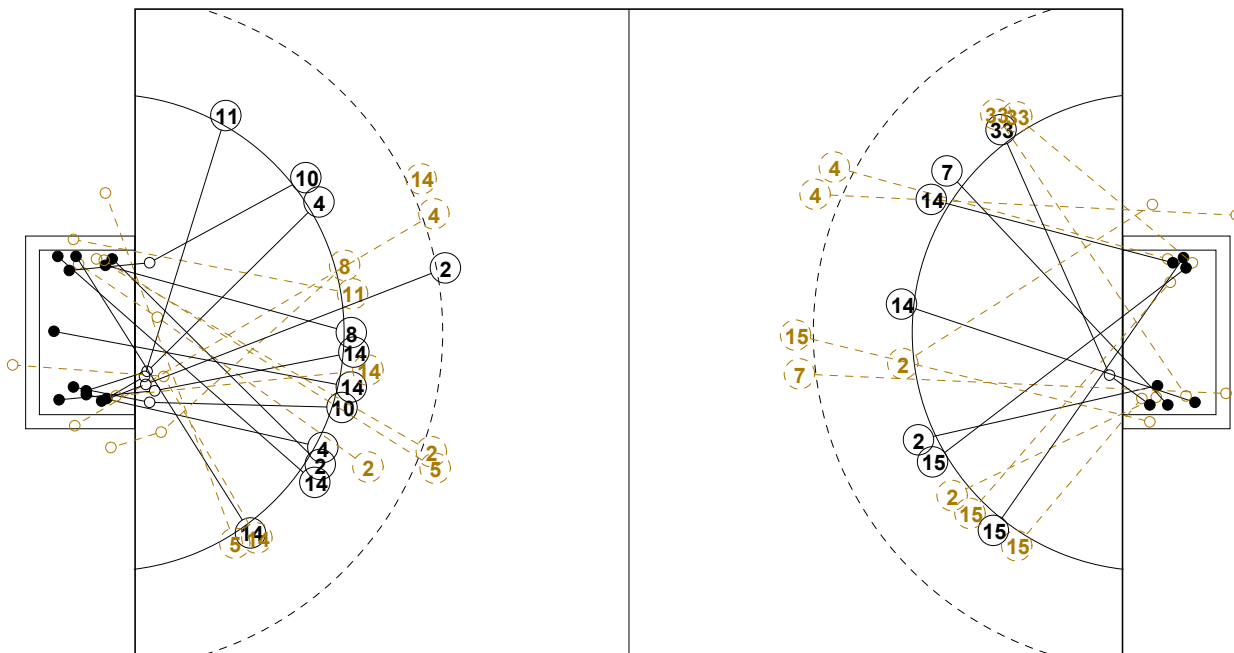

# 2016 IHF WOMEN'S YOUTH WORLD CHAMPIONSHIP IN SVK PICTORIAL MATCH STATISTICS

ROUND 7

MATCH 76

201612076-21-1/1

1st Half  
13 : 9

2nd Half  
23 : 27

### INDV/TEAM MATCH STATISTICS

OFFICIAL  
HANDBALL  
Women's Youth

PLACE 21-22  
ROUND 7

GROUP X  
MATCH 76

201612076-14-1/2  
NTC  
28/07/2016 11:45

No.	Name	Field Shot	Line Shot	Wing Shot	Fast Brk.	Brk. Thr.	Free Thr.	7m Thr.	Total	Rate %	ASST.	ERR.	WAR.	2'	D+DR	TIME
<b>CHILE(CHI)</b>																
<i>(COURT PLAYER)</i>																
1	FERNANDEZ S. C.									0.0%						00:21:36
2	GOMEZ C. R. B.	0/1				1/4		5/6	6/11	54.5%	2					00:46:11
3	DEVIC M. L. A.									0.0%						00:00:00
4	SEPULVEDA C. V.	0/2							0/2	0.0%		1				00:30:04
5	RAMIREZ Romina			1/1					1/1	100%		1				00:30:00
7	MONTENEGRO Ayele	0/1				1/1			1/2	50.0%	1	1	1	1		00:35:09
8	MUNOZ V. P. I.	0/1	2/3			1/1			3/5	60.0%						00:24:31
9	ELIZONDO I. C.									0.0%			1	1		00:15:59
10	ALARCON A. S. A.			0/1		1/1			1/2	50.0%	2	5				00:37:58
11	CASTRO ROJAS C.									0.0%						00:00:00
14	MORENO C. C.		4/4						4/4	100%		5		2		00:48:04
15	PEREZ G. V.	1/3	0/1	4/6		1/1			6/11	54.5%		2				00:59:26
16	PRADENA S. C. I.									0.0%						00:38:24
17	VALDERRAMA V. L.									0.0%						00:00:00
20	ALVAREZ CASTRO V									0.0%						00:00:00
33	PEREZ S. Doris			1/3					1/3	33.3%						00:30:00
<b>Total</b>		1/8	6/8	6/11		5/8		5/6	23/41	56.1%	5	15	2	4		
<i>(GOALKEEPER)</i>																
1	FERNANDEZ S. C.	1/2	1/4	0/2		0/4		1/2	3/14	21.4%						00:21:36
16	PRADENA S. C. I.	2/2	1/2	3/8	2/5	1/8			9/25	36.0%						00:38:24
<b>Total</b>		3/4	2/6	3/10	2/5	1/12		1/2	12/39	30.8%						