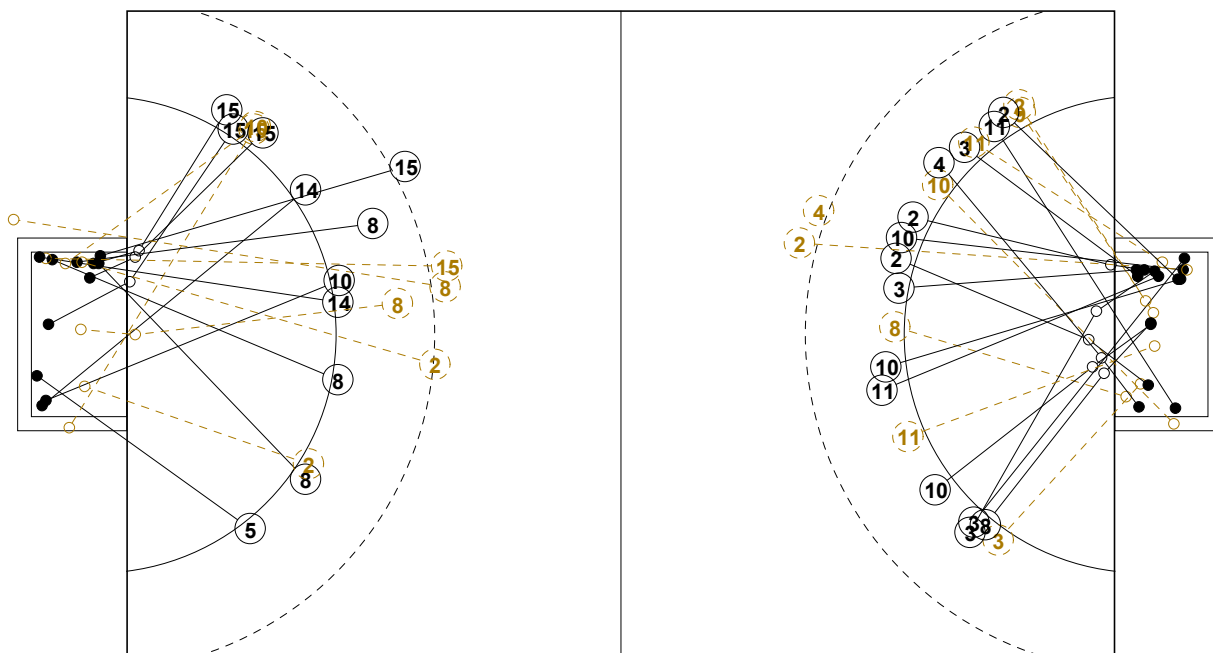

# 2016 IHF WOMEN'S YOUTH WORLD CHAMPIONSHIP IN SVK PICTORIAL MATCH STATISTICS

ROUND 7

MATCH 76

201612076-21-1/1

1st Half  
13 : 9

2nd Half  
23 : 27

### INDV/TEAM MATCH STATISTICS

OFFICIAL  
HANDBALL  
Women's Youth

PLACE 21-22  
ROUND 7

GROUP X  
MATCH 76

201612076-14-1/2  
NTC  
28/07/2016 11:45

No.	Name	Field Shot	Line Shot	Wing Shot	Fast Brk.	Brk. Thr.	Free Thr.	7m Thr.	Total	Rate %	ASST.	ERR.	WAR.	2'	D+DR	TIME
<b>CHILE(CHI)</b>																
<i>(COURT PLAYER)</i>																
1	FERNANDEZ S. C.									0.0%						00:21:36
2	GOMEZ C. R. B.	0/1				1/4		5/6	6/11	54.5%	2					00:46:11
3	DEVIC M. L. A.									0.0%						00:00:00
4	SEPULVEDA C. V.	0/2							0/2	0.0%		1				00:30:04
5	RAMIREZ Romina			1/1					1/1	100%		1				00:30:00
7	MONTENEGRO Ayele	0/1				1/1			1/2	50.0%	1	1	1	1		00:35:09
8	MUNOZ V. P. I.	0/1	2/3			1/1			3/5	60.0%						00:24:31
9	ELIZONDO I. C.									0.0%			1	1		00:15:59
10	ALARCON A. S. A.			0/1		1/1			1/2	50.0%	2	5				00:37:58
11	CASTRO ROJAS C.									0.0%						00:00:00
14	MORENO C. C.		4/4						4/4	100%		5		2		00:48:04
15	PEREZ G. V.	1/3	0/1	4/6		1/1			6/11	54.5%		2				00:59:26
16	PRADENA S. C. I.									0.0%						00:38:24
17	VALDERRAMA V. L.									0.0%						00:00:00
20	ALVAREZ CASTRO V									0.0%						00:00:00
33	PEREZ S. Doris			1/3					1/3	33.3%						00:30:00
<b>Total</b>		1/8	6/8	6/11		5/8		5/6	23/41	56.1%	5	15	2	4		
<i>(GOALKEEPER)</i>																
1	FERNANDEZ S. C.	1/2	1/4	0/2		0/4		1/2	3/14	21.4%						00:21:36
16	PRADENA S. C. I.	2/2	1/2	3/8	2/5	1/8			9/25	36.0%						00:38:24
<b>Total</b>		3/4	2/6	3/10	2/5	1/12		1/2	12/39	30.8%						