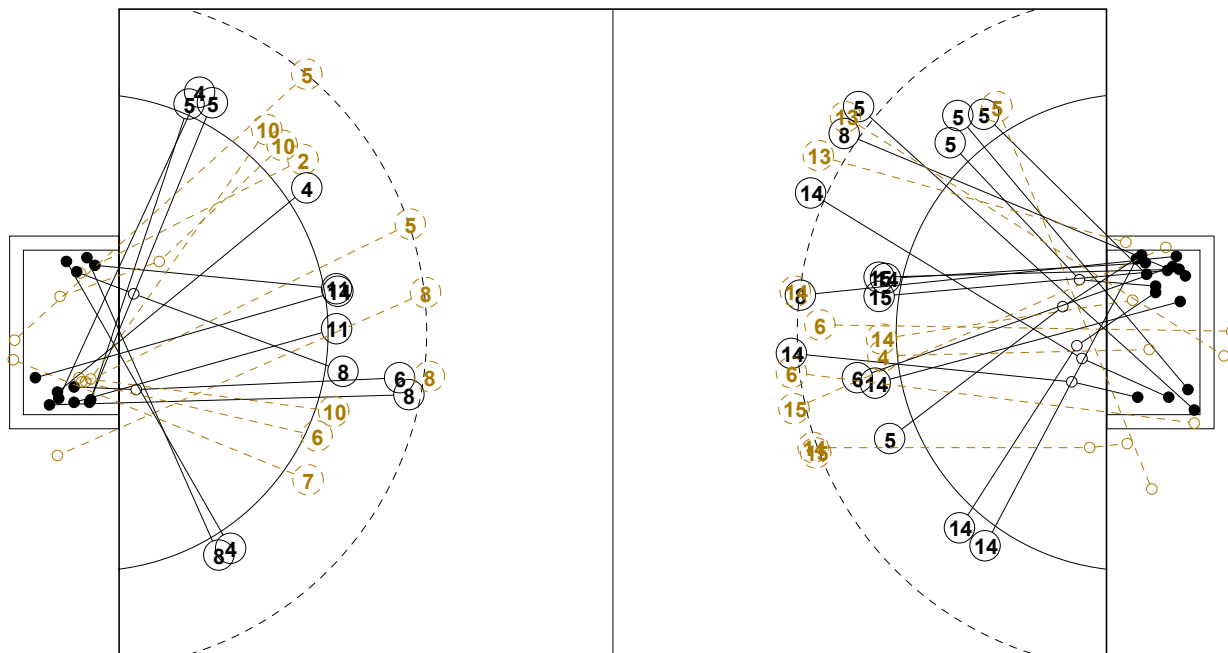

2016 IHF WOMEN'S YOUTH WORLD CHAMPIONSHIP IN SVK PICTORIAL MATCH STATISTICS

ROUND 7

MATCH 74

201612074-21-1/1

1st Half
14 : 18

2nd Half
32 : 31

2016 IHF WOMEN'S YOUTH WORLD CHAMPIONSHIP IN SVK

INDV/TEAM MATCH STATISTICS

OFFICIAL
HANDBALL
Women's Youth

PLACE 17-18
ROUND 7

GROUP X
MATCH 74

201612074-14-1/2
Nepela
28/07/2016 11:45

No.	Name	Field Shot	Line Shot	Wing Shot	Fast Brk.	Brk. Thr.	Free Thr.	7m Thr.	Total	Rate %	ASST.	ERR.	WAR.	2'	D+DR	TIME
JAPAN(JPN)																
<i>(COURT PLAYER)</i>																
1	ENOKI Wakana									0.0%						00:55:46
2	SAWADA Nodoka		0/1						0/1	0.0%		1	1	2		00:49:58
3	HAYASHI Reika									0.0%						00:06:56
4	HAMA Mahiro	0/1			1/2	2/2			3/5	60.0%		1	1	2		00:30:49
5	YOSHIOKA Saya	2/2		3/5	4/4				9/11	81.8%		2				00:53:54
6	YUKUMOTO Akari	0/4				1/1			1/5	20.0%	3	1				00:28:47
8	NAMIKI Risa	3/4	1/1	1/1				1/2	6/8	75.0%	1	3	1			00:34:01
9	NAKAMURA Chika									0.0%						00:00:00
10	NOZAKI Miku									0.0%				1		00:03:39
11	SHINKAWA Shio									0.0%						00:00:00
12	KANAYAMA Momoka									0.0%						00:04:14
13	NAKAMURA Fuka	0/2							0/2	0.0%	1					00:23:37
14	NAKAYAMA Kaho	4/11	1/1	2/2	2/3			1/1	10/18	55.6%				1		00:57:57
15	KINJO Arisa	0/7			1/1	1/1		1/1	3/10	30.0%	1					00:56:01
17	HATTA Momoko									0.0%						00:00:00
18	NAKASUJI Rinko									0.0%						00:00:00
Total		9/31	2/3	6/8	8/10	4/4		3/4	32/60	53.3%	6	8	3	6		
<i>(GOALKEEPER)</i>																
1	ENOKI Wakana	1/3	2/7	2/10	1/3	6/13		0/1	12/37	32.4%						00:55:46
12	KANAYAMA Momoka			0/1	0/1			0/4	0/6	0.0%						00:04:14
Total		1/3	2/7	2/11	1/4	6/13		0/5	12/43	27.9%						