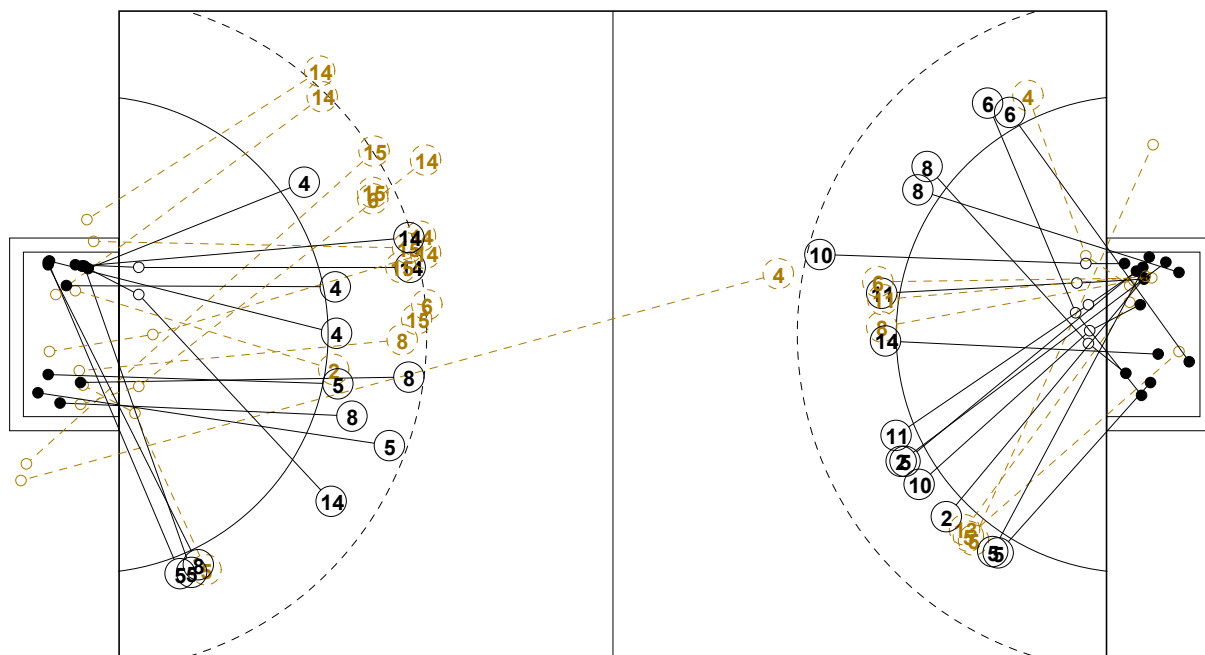

2016 IHF WOMEN'S YOUTH WORLD CHAMPIONSHIP IN SVK PICTORIAL MATCH STATISTICS

ROUND 7

MATCH 74

201612074-21-1/1

1st Half
14 : 18

2nd Half
32 : 31

2016 IHF WOMEN'S YOUTH WORLD CHAMPIONSHIP IN SVK

INDV/TEAM MATCH STATISTICS

OFFICIAL
HANDBALL
Women's Youth

PLACE 17-18
ROUND 7

GROUP X
MATCH 74

201612074-14-1/2
Nepela
28/07/2016 11:45

No.	Name	Field Shot	Line Shot	Wing Shot	Fast Brk.	Brk. Thr.	Free Thr.	7m Thr.	Total	Rate %	ASST.	ERR.	WAR.	2'	D+DR	TIME
JAPAN(JPN)																
<i>(COURT PLAYER)</i>																
1	ENOKI Wakana									0.0%						00:55:46
2	SAWADA Nodoka		0/1						0/1	0.0%		1	1	2		00:49:58
3	HAYASHI Reika									0.0%						00:06:56
4	HAMA Mahiro	0/1			1/2	2/2			3/5	60.0%		1	1	2		00:30:49
5	YOSHIOKA Saya	2/2		3/5	4/4				9/11	81.8%		2				00:53:54
6	YUKUMOTO Akari	0/4				1/1			1/5	20.0%	3	1				00:28:47
8	NAMIKI Risa	3/4	1/1	1/1				1/2	6/8	75.0%	1	3	1			00:34:01
9	NAKAMURA Chika									0.0%						00:00:00
10	NOZAKI Miku									0.0%				1		00:03:39
11	SHINKAWA Shio									0.0%						00:00:00
12	KANAYAMA Momoka									0.0%						00:04:14
13	NAKAMURA Fuka	0/2							0/2	0.0%	1					00:23:37
14	NAKAYAMA Kaho	4/11	1/1	2/2	2/3			1/1	10/18	55.6%				1		00:57:57
15	KINJO Arisa	0/7			1/1	1/1		1/1	3/10	30.0%	1					00:56:01
17	HATTA Momoko									0.0%						00:00:00
18	NAKASUJI Rinko									0.0%						00:00:00
Total		9/31	2/3	6/8	8/10	4/4		3/4	32/60	53.3%	6	8	3	6		
<i>(GOALKEEPER)</i>																
1	ENOKI Wakana	1/3	2/7	2/10	1/3	6/13		0/1	12/37	32.4%						00:55:46
12	KANAYAMA Momoka			0/1	0/1			0/4	0/6	0.0%						00:04:14
Total		1/3	2/7	2/11	1/4	6/13		0/5	12/43	27.9%						