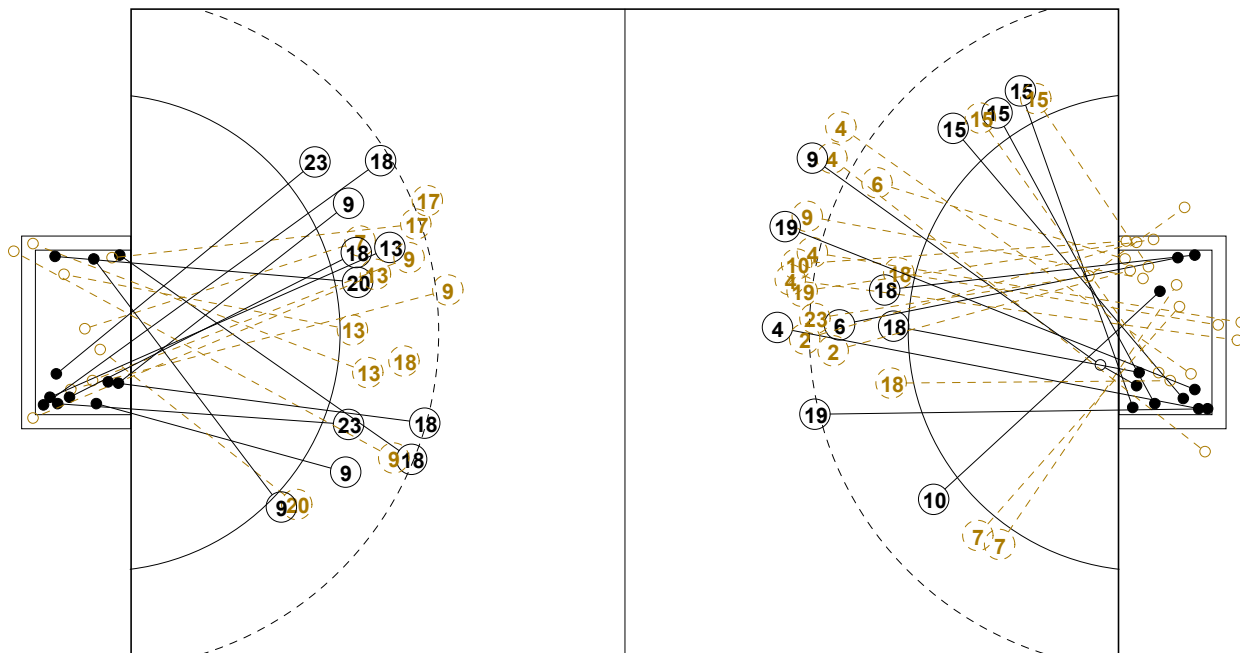

2016 IHF WOMEN'S YOUTH WORLD CHAMPIONSHIP IN SVK PICTORIAL MATCH STATISTICS

ROUND 6

MATCH 71

201612071-21-1/1

1st Half
14 : 11

2nd Half
26 : 26

2016 IHF WOMEN'S YOUTH WORLD CHAMPIONSHIP IN SVK PICTORIAL MATCH STATISTICS

ROUND 6

MATCH 71

201612071-21-1/1

Extra 1-1
28 : 26

Extra 1-2
29 : 30

2016 IHF WOMEN'S YOUTH WORLD CHAMPIONSHIP IN SVK
INDV/TEAM MATCH STATISTICS

OFFICIAL
HANDBALL
Women's Youth

EIGHTH FINALS
ROUND 6