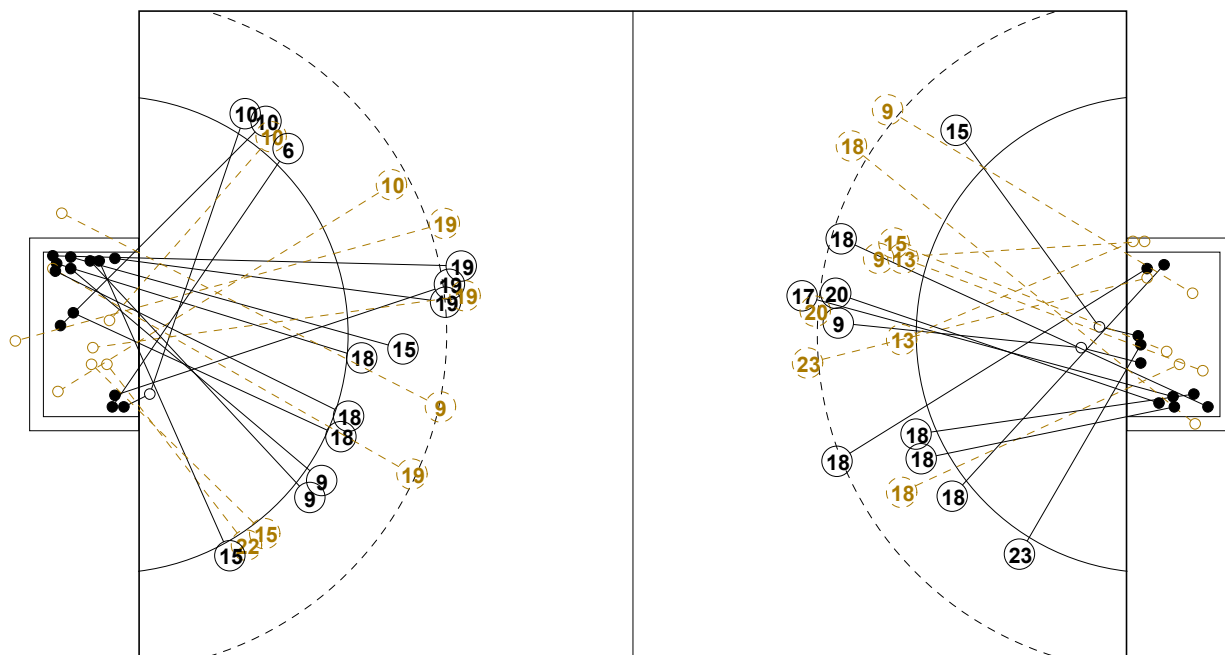

2016 IHF WOMEN'S YOUTH WORLD CHAMPIONSHIP IN SVK PICTORIAL MATCH STATISTICS

ROUND 6

MATCH 71

201612071-21-1/1

1st Half
14 : 11

2nd Half
26 : 26

2016 IHF WOMEN'S YOUTH WORLD CHAMPIONSHIP IN SVK PICTORIAL MATCH STATISTICS

ROUND 6

MATCH 71

201612071-21-1/1

Extra 1-1
28 : 26

Extra 1-2
29 : 30

2016 IHF WOMEN'S YOUTH WORLD CHAMPIONSHIP IN SVK
INDV/TEAM MATCH STATISTICS

OFFICIAL
HANDBALL
Women's Youth

EIGHTH FINALS
ROUND 6