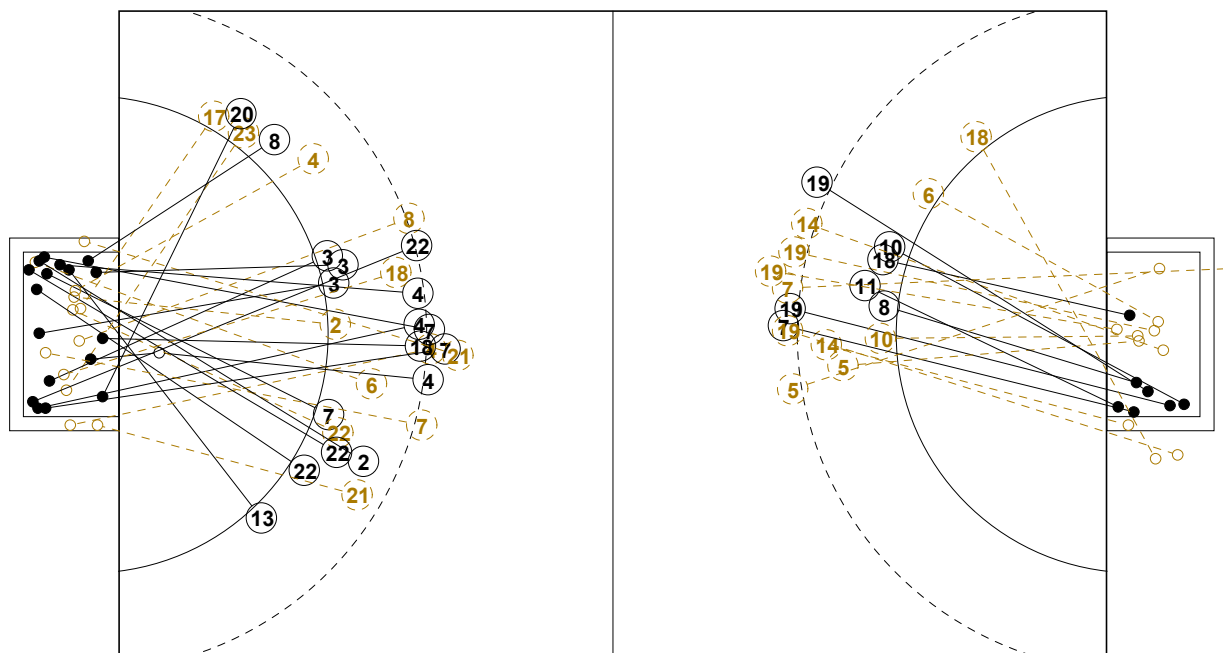

# 2016 IHF WOMEN'S YOUTH WORLD CHAMPIONSHIP IN SVK PICTORIAL MATCH STATISTICS

ROUND 6

MATCH 70

201612070-21-1/1

1st Half  
10 : 12

2nd Half  
30 : 19