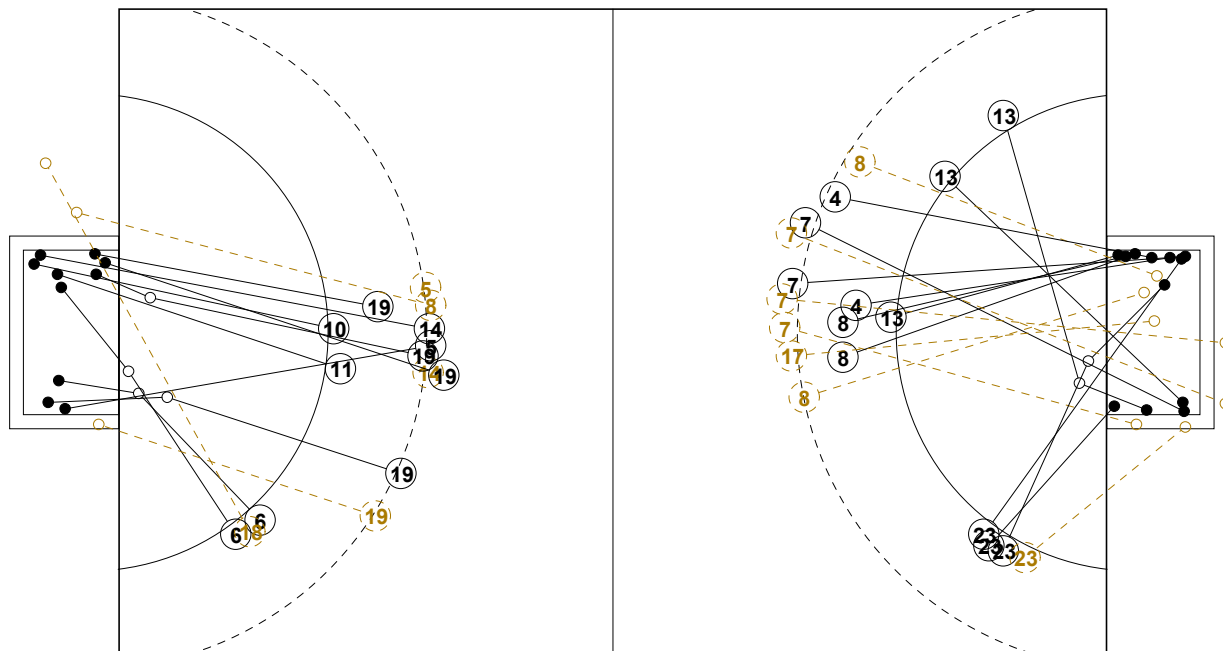

# 2016 IHF WOMEN'S YOUTH WORLD CHAMPIONSHIP IN SVK PICTORIAL MATCH STATISTICS

ROUND 6

MATCH 70

201612070-21-1/1

1st Half  
10 : 12

2nd Half  
30 : 19