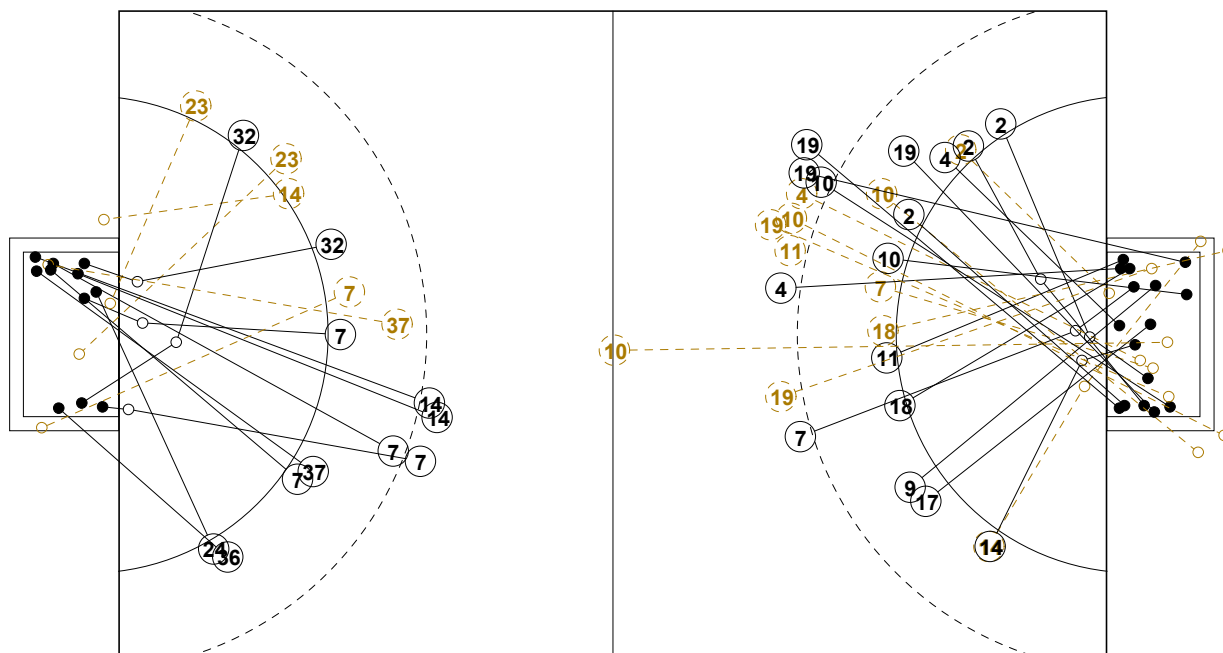

2016 IHF WOMEN'S YOUTH WORLD CHAMPIONSHIP IN SVK PICTORIAL MATCH STATISTICS

ROUND 1

MATCH 6

201612006-21-1/1

1st Half
14 : 13

2nd Half
25 : 30

2016 IHF WOMEN'S YOUTH WORLD CHAMPIONSHIP IN SVK

INDV/TEAM MATCH STATISTICS

OFFICIAL
HANDBALL
Women's Youth

PRELIMINARY
ROUND 1

GROUP B
MATCH 6

201612006-14-1/2
NTC
19/07/2016 13:30

No.	Name	Field Shot	Line Shot	Wing Shot	Fast Brk.	Brk. Thr.	Free Thr.	7m Thr.	Total	Rate %	ASST.	ERR.	WAR.	2'	D+DR	TIME
SWEDEN(SWE)																
<i>(COURT PLAYER)</i>																
2	INGESSON C.			2/3	1/1				3/4	75.0%		1	1	1		00:45:44
3	WALSTERN Julia									0.0%						00:00:00
4	STANKIEWICZ Thea	3/5				2/2			5/7	71.4%	2		1			00:36:24
5	LINDFORS L. A.			1/1					1/1	100%		1		1		00:22:07
7	DE JONG Daniela	1/1				0/1			1/2	50.0%				2		00:28:45
8	LINDMARK Emilia			1/1					1/1	100%		1				00:14:07
9	OLSSON Julia				1/1	5/5			6/6	100%	2		1			00:21:57
10	LUNDBACK Amelia	2/5	0/1			1/1			3/7	42.9%	2			1		00:39:32
11	FLODMAN Hannah	0/1	1/1						1/2	50.0%		1				00:12:21
12	NILSSON Rebecca									0.0%		2				00:42:38
14	SCHEUER L. H.			1/2				0/1	1/3	33.3%		2				00:45:41
15	WOLLMARK Hedda									0.0%						00:13:03
16	ANDERSSON Wilma									0.0%						00:17:22
17	ROSELL Frida		1/1						1/1	100%						00:01:19
18	LOFQVIST Olivia		3/3		0/1				3/4	75.0%		1		1		00:37:17
19	T. Kristin	3/7	1/1						4/8	50.0%	1	1		2		00:36:36
Total		9/19	6/7	5/7	2/3	8/9		0/1	30/46	65.2%	3	14	3	8		
<i>(GOALKEEPER)</i>																
12	NILSSON Rebecca	2/2	0/4	3/8	0/1	0/4		1/4	6/23	26.1%		2				00:42:38
16	ANDERSSON Wilma	0/4	1/1	1/2		0/2		0/1	2/10	20.0%						00:17:22
Total		2/6	1/5	4/10	0/1	0/6		1/5	8/33	24.2%		2				