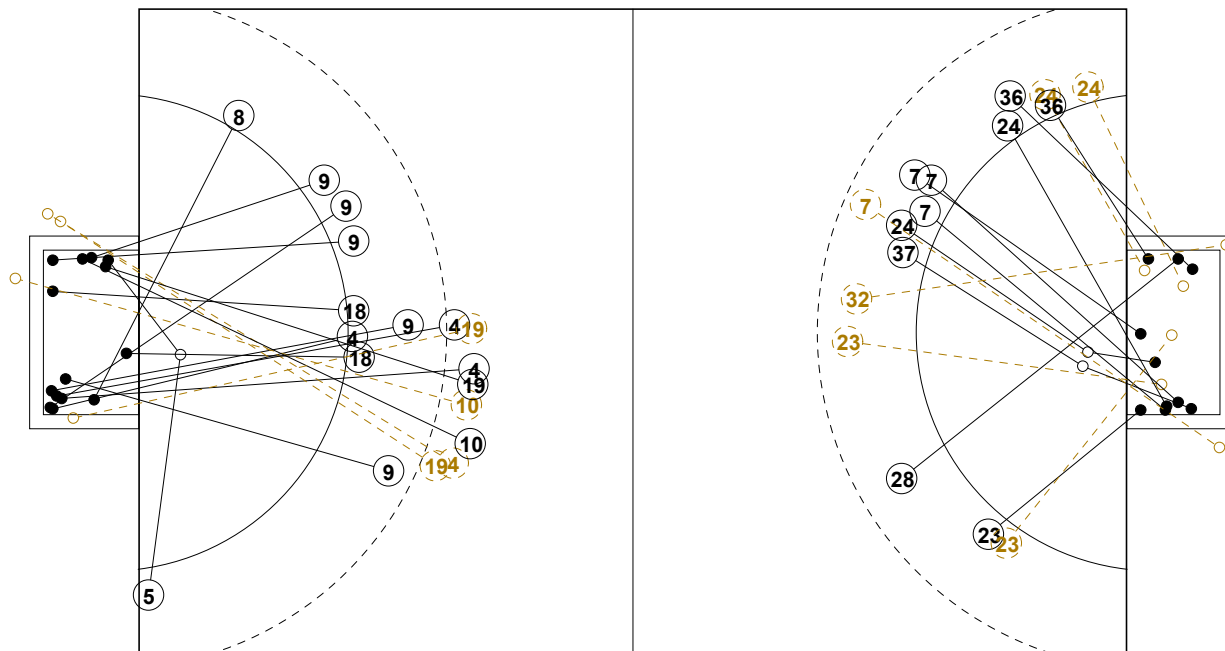

2016 IHF WOMEN'S YOUTH WORLD CHAMPIONSHIP IN SVK PICTORIAL MATCH STATISTICS

ROUND 1

MATCH 6

201612006-21-1/1

1st Half
14 : 13

2nd Half
25 : 30

2016 IHF WOMEN'S YOUTH WORLD CHAMPIONSHIP IN SVK

INDV/TEAM MATCH STATISTICS

OFFICIAL
HANDBALL
Women's Youth

PRELIMINARY
ROUND 1

GROUP B
MATCH 6

201612006-14-1/2
NTC
19/07/2016 13:30

No.	Name	Field Shot	Line Shot	Wing Shot	Fast Brk.	Brk. Thr.	Free Thr.	7m Thr.	Total	Rate %	ASST.	ERR.	WAR.	2'	D+DR	TIME
SWEDEN(SWE)																
<i>(COURT PLAYER)</i>																
2	INGESSON C.			2/3	1/1				3/4	75.0%		1	1	1		00:45:44
3	WALSTERN Julia									0.0%						00:00:00
4	STANKIEWICZ Thea	3/5				2/2			5/7	71.4%	2		1			00:36:24
5	LINDFORS L. A.			1/1					1/1	100%		1		1		00:22:07
7	DE JONG Daniela	1/1				0/1			1/2	50.0%				2		00:28:45
8	LINDMARK Emilia			1/1					1/1	100%		1				00:14:07
9	OLSSON Julia				1/1	5/5			6/6	100%	2		1			00:21:57
10	LUNDBACK Amelia	2/5	0/1			1/1			3/7	42.9%	2			1		00:39:32
11	FLODMAN Hannah	0/1	1/1						1/2	50.0%		1				00:12:21
12	NILSSON Rebecca									0.0%		2				00:42:38
14	SCHEUER L. H.			1/2				0/1	1/3	33.3%		2				00:45:41
15	WOLLMARK Hedda									0.0%						00:13:03
16	ANDERSSON Wilma									0.0%						00:17:22
17	ROSELL Frida		1/1						1/1	100%						00:01:19
18	LOFQVIST Olivia		3/3		0/1				3/4	75.0%		1		1		00:37:17
19	T. Kristin	3/7	1/1						4/8	50.0%	1	1		2		00:36:36
Total		9/19	6/7	5/7	2/3	8/9		0/1	30/46	65.2%	3	14	3	8		
<i>(GOALKEEPER)</i>																
12	NILSSON Rebecca	2/2	0/4	3/8	0/1	0/4		1/4	6/23	26.1%		2				00:42:38
16	ANDERSSON Wilma	0/4	1/1	1/2		0/2		0/1	2/10	20.0%						00:17:22
Total		2/6	1/5	4/10	0/1	0/6		1/5	8/33	24.2%		2				

COURT PLAYER: GOALS/SHOTS

GOALKEEPER: SAVED/SHOTS

TEAM TOTALS	GOALS	SAVED	MISSED	POST	BLOCKED	TOTAL	RATE(%)
Field Shot	9	4	4	1	1	19	47.4%
Line Shot	6		1			7	85.7%
Wing Shot	5	1		1		7	71.4%
Fastbreak	2		1			3	66.7%
Breakthrough	8	1				9	88.9%
Free Throw							0.0%
7M-Throw			1			1	0.0%