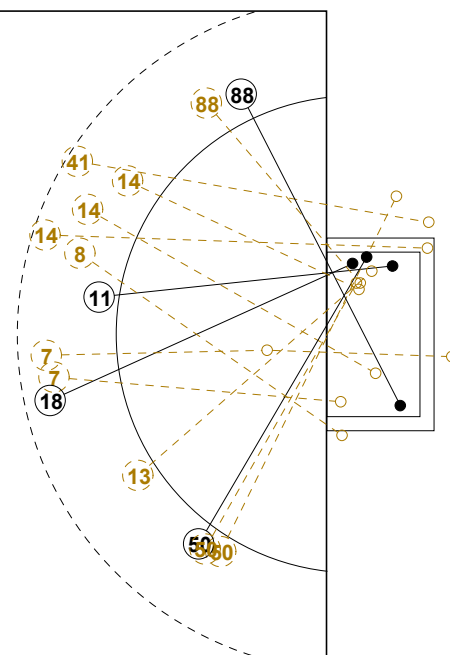

2016 IHF WOMEN'S YOUTH WORLD CHAMPIONSHIP IN SVK PICTORIAL MATCH STATISTICS

ROUND 6

MATCH 65

201612065-21-1/1

1st Half
14 : 12

2nd Half
24 : 21

2016 IHF WOMEN'S YOUTH WORLD CHAMPIONSHIP IN SVK

INDV/TEAM MATCH STATISTICS

OFFICIAL
HANDBALL
Women's Youth

EIGHTH FINALS
ROUND 6

GROUP X
MATCH 65

201612065-14-1/2
Nepela
27/07/2016 18:30

No.	Name	Field Shot	Line Shot	Wing Shot	Fast Brk.	Brk. Thr.	Free Thr.	7m Thr.	Total	Rate %	ASST.	ERR.	WAR.	2'	D+DR	TIME
BRAZIL(BRA)																
<i>(COURT PLAYER)</i>																
3	FAURE Rafaela									0.0%						00:09:24
7	SANTOS Andrezza	0/1	0/1						0/2	0.0%		5		1		00:18:02
8	OLIVEIRA Mariah		2/3			2/2		2/3	6/8	75.0%	2	2	1			00:52:55
9	MENDES Gabriella									0.0%						00:00:00
11	CORREIA Bruna		2/2		1/1				3/3	100%			1			00:50:34
12	SOUZA Geandra									0.0%						00:01:37
13	ALBUQUERQUE I.	0/3	1/2						1/5	20.0%		3				00:47:24
14	LEMONS Mariana	0/1	0/3			1/1			1/5	20.0%	1	2				00:42:12
15	CURI Giovanna									0.0%						00:07:06
18	NOGUEIRA Gilvana	2/3	1/3						3/6	50.0%		2		2		00:18:46
19	BAPTISTA Bruna									0.0%						00:00:00
24	SANTOS Maria E.			0/1				2/3	2/4	50.0%		1				00:38:22
41	P.SANTOS Giulia	0/1							0/1	0.0%						00:02:27
50	SILVA Wendy			1/3					1/3	33.3%				1		00:19:46
87	ARRUDA Renata									0.0%						00:58:23
88	FELIX Jamily		1/1	3/4					4/5	80.0%	1		1			00:50:33
Total		2/9	7/15	4/8	1/1	3/3		4/6	21/42	50.0%	4	15	3	4		
<i>(GOALKEEPER)</i>																
12	SOUZA Geandra							1/4	1/4	25.0%						00:01:37
87	ARRUDA Renata	2/7	3/7	4/7	0/1	0/4		1/5	10/31	32.3%						00:58:23
Total		2/7	3/7	4/7	0/1	0/4		2/9	11/35	31.4%						