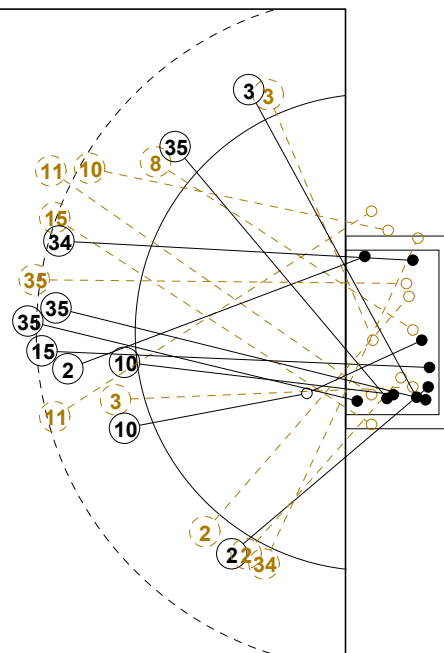

2016 IHF WOMEN'S YOUTH WORLD CHAMPIONSHIP IN SVK PICTORIAL MATCH STATISTICS

ROUND 6

MATCH 65

201612065-21-1/1

1st Half
14 : 12

2nd Half
24 : 21

2016 IHF WOMEN'S YOUTH WORLD CHAMPIONSHIP IN SVK

INDV/TEAM MATCH STATISTICS

OFFICIAL
HANDBALL
Women's Youth

EIGHTH FINALS
ROUND 6

GROUP X
MATCH 65

201612065-14-1/2
Nepela
27/07/2016 18:30

No.	Name	Field Shot	Line Shot	Wing Shot	Fast Brk.	Brk. Thr.	Free Thr.	7m Thr.	Total	Rate %	ASST.	ERR.	WAR.	2'	D+DR	TIME
BRAZIL(BRA)																
<i>(COURT PLAYER)</i>																
3	FAURE Rafaela									0.0%						00:09:24
7	SANTOS Andrezza	0/1	0/1						0/2	0.0%		5		1		00:18:02
8	OLIVEIRA Mariah		2/3			2/2		2/3	6/8	75.0%	2	2	1			00:52:55
9	MENDES Gabriella									0.0%						00:00:00
11	CORREIA Bruna		2/2		1/1				3/3	100%			1			00:50:34
12	SOUZA Geandra									0.0%						00:01:37
13	ALBUQUERQUE I.	0/3	1/2						1/5	20.0%		3				00:47:24
14	LEMONS Mariana	0/1	0/3			1/1			1/5	20.0%	1	2				00:42:12
15	CURI Giovanna									0.0%						00:07:06
18	NOGUEIRA Gilvana	2/3	1/3						3/6	50.0%		2		2		00:18:46
19	BAPTISTA Bruna									0.0%						00:00:00
24	SANTOS Maria E.			0/1				2/3	2/4	50.0%		1				00:38:22
41	P.SANTOS Giulia	0/1							0/1	0.0%						00:02:27
50	SILVA Wendy			1/3					1/3	33.3%				1		00:19:46
87	ARRUDA Renata									0.0%						00:58:23
88	FELIX Jamily		1/1	3/4					4/5	80.0%	1		1			00:50:33
Total		2/9	7/15	4/8	1/1	3/3		4/6	21/42	50.0%	4	15	3	4		
<i>(GOALKEEPER)</i>																
12	SOUZA Geandra							1/4	1/4	25.0%						00:01:37
87	ARRUDA Renata	2/7	3/7	4/7	0/1	0/4		1/5	10/31	32.3%						00:58:23
Total		2/7	3/7	4/7	0/1	0/4		2/9	11/35	31.4%						

COURT PLAYER: GOALS/SHOTS

GOALKEEPER: SAVED/SHOTS

TEAM TOTALS	GOALS	SAVED	MISSED	POST	BLOCKED	TOTAL	RATE(%)
Field Shot	2	1	3	3		9	22.2%
Line Shot	7	6	1	1		15	46.7%
Wing Shot	4	3	1			8	50.0%
Fastbreak	1					1	100.0%
Breakthrough	3					3	100.0%
Free Throw							0.0%
7M-Throw	4	2				6	66.7%