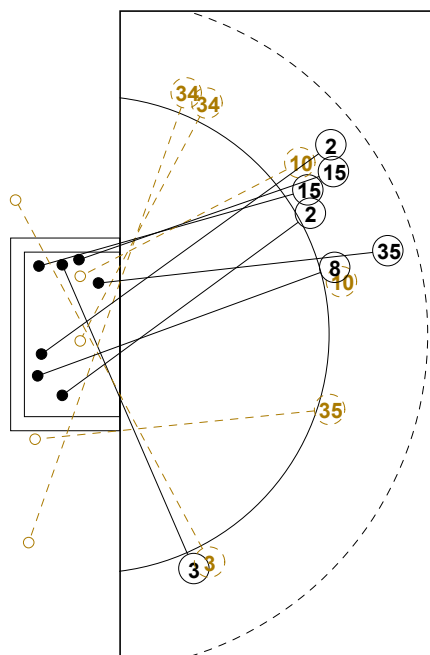

2016 IHF WOMEN'S YOUTH WORLD CHAMPIONSHIP IN SVK PICTORIAL MATCH STATISTICS

ROUND 6

MATCH 65

201612065-21-1/1

1st Half
14 : 12

2nd Half
24 : 21

2016 IHF WOMEN'S YOUTH WORLD CHAMPIONSHIP IN SVK

INDV/TEAM MATCH STATISTICS

OFFICIAL
HANDBALL
Women's Youth

EIGHTH FINALS
ROUND 6

GROUP X
MATCH 65

201612065-14-1/2
Nepela
27/07/2016 18:30

No.	Name	Field Shot	Line Shot	Wing Shot	Fast Brk.	Brk. Thr.	Free Thr.	7m Thr.	Total	Rate %	ASST.	ERR.	WAR.	2'	D+DR	TIME
BRAZIL(BRA)																
<i>(COURT PLAYER)</i>																
3	FAURE Rafaela									0.0%						00:09:24
7	SANTOS Andrezza	0/1	0/1						0/2	0.0%		5		1		00:18:02
8	OLIVEIRA Mariah		2/3			2/2		2/3	6/8	75.0%	2	2	1			00:52:55
9	MENDES Gabriella									0.0%						00:00:00
11	CORREIA Bruna		2/2		1/1				3/3	100%			1			00:50:34
12	SOUZA Geandra									0.0%						00:01:37
13	ALBUQUERQUE I.	0/3	1/2						1/5	20.0%		3				00:47:24
14	LEMONS Mariana	0/1	0/3			1/1			1/5	20.0%	1	2				00:42:12
15	CURI Giovanna									0.0%						00:07:06
18	NOGUEIRA Gilvana	2/3	1/3						3/6	50.0%		2		2		00:18:46
19	BAPTISTA Bruna									0.0%						00:00:00
24	SANTOS Maria E.			0/1				2/3	2/4	50.0%		1				00:38:22
41	P.SANTOS Giulia	0/1							0/1	0.0%						00:02:27
50	SILVA Wendy			1/3					1/3	33.3%				1		00:19:46
87	ARRUDA Renata									0.0%						00:58:23
88	FELIX Jamily		1/1	3/4					4/5	80.0%	1		1			00:50:33
Total		2/9	7/15	4/8	1/1	3/3		4/6	21/42	50.0%	4	15	3	4		
<i>(GOALKEEPER)</i>																
12	SOUZA Geandra							1/4	1/4	25.0%						00:01:37
87	ARRUDA Renata	2/7	3/7	4/7	0/1	0/4		1/5	10/31	32.3%						00:58:23
Total		2/7	3/7	4/7	0/1	0/4		2/9	11/35	31.4%						

COURT PLAYER: GOALS/SHOTS

GOALKEEPER: SAVED/SHOTS

TEAM TOTALS	GOALS	SAVED	MISSED	POST	BLOCKED	TOTAL	RATE(%)
Field Shot	2	1	3	3		9	22.2%
Line Shot	7	6	1	1		15	46.7%
Wing Shot	4	3	1			8	50.0%
Fastbreak	1					1	100.0%
Breakthrough	3					3	100.0%
Free Throw							0.0%
7M-Throw	4	2				6	66.7%