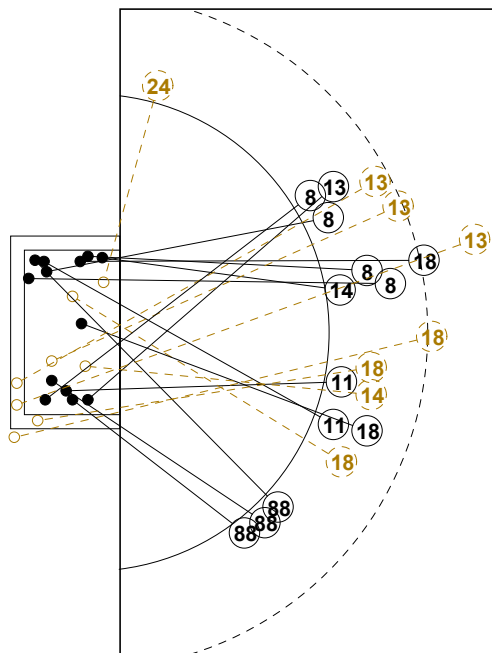

2016 IHF WOMEN'S YOUTH WORLD CHAMPIONSHIP IN SVK PICTORIAL MATCH STATISTICS

ROUND 6

MATCH 65

201612065-21-1/1

1st Half
14 : 12

2nd Half
24 : 21

2016 IHF WOMEN'S YOUTH WORLD CHAMPIONSHIP IN SVK

INDV/TEAM MATCH STATISTICS

OFFICIAL
HANDBALL
Women's Youth

EIGHTH FINALS
ROUND 6

GROUP X
MATCH 65

201612065-14-1/2
Nepela
27/07/2016 18:30

No.	Name	Field Shot	Line Shot	Wing Shot	Fast Brk.	Brk. Thr.	Free Thr.	7m Thr.	Total	Rate %	ASST.	ERR.	WAR.	2'	D+DR	TIME
BRAZIL(BRA)																
<i>(COURT PLAYER)</i>																
3	FAURE Rafaela									0.0%						00:09:24
7	SANTOS Andrezza	0/1	0/1						0/2	0.0%		5		1		00:18:02
8	OLIVEIRA Mariah		2/3			2/2		2/3	6/8	75.0%	2	2	1			00:52:55
9	MENDES Gabriella									0.0%						00:00:00
11	CORREIA Bruna		2/2		1/1				3/3	100%			1			00:50:34
12	SOUZA Geandra									0.0%						00:01:37
13	ALBUQUERQUE I.	0/3	1/2						1/5	20.0%		3				00:47:24
14	LEMONS Mariana	0/1	0/3			1/1			1/5	20.0%	1	2				00:42:12
15	CURI Giovanna									0.0%						00:07:06
18	NOGUEIRA Gilvana	2/3	1/3						3/6	50.0%		2		2		00:18:46
19	BAPTISTA Bruna									0.0%						00:00:00
24	SANTOS Maria E.			0/1				2/3	2/4	50.0%		1				00:38:22
41	P.SANTOS Giulia	0/1							0/1	0.0%						00:02:27
50	SILVA Wendy			1/3					1/3	33.3%				1		00:19:46
87	ARRUDA Renata									0.0%						00:58:23
88	FELIX Jamily		1/1	3/4					4/5	80.0%	1		1			00:50:33
Total		2/9	7/15	4/8	1/1	3/3		4/6	21/42	50.0%	4	15	3	4		
<i>(GOALKEEPER)</i>																
12	SOUZA Geandra							1/4	1/4	25.0%						00:01:37
87	ARRUDA Renata	2/7	3/7	4/7	0/1	0/4		1/5	10/31	32.3%						00:58:23
Total		2/7	3/7	4/7	0/1	0/4		2/9	11/35	31.4%						

COURT PLAYER: GOALS/SHOTS

GOALKEEPER: SAVED/SHOTS

TEAM TOTALS	GOALS	SAVED	MISSED	POST	BLOCKED	TOTAL	RATE(%)
Field Shot	2	1	3	3		9	22.2%
Line Shot	7	6	1	1		15	46.7%
Wing Shot	4	3	1			8	50.0%
Fastbreak	1					1	100.0%
Breakthrough	3					3	100.0%
Free Throw							0.0%
7M-Throw	4	2				6	66.7%