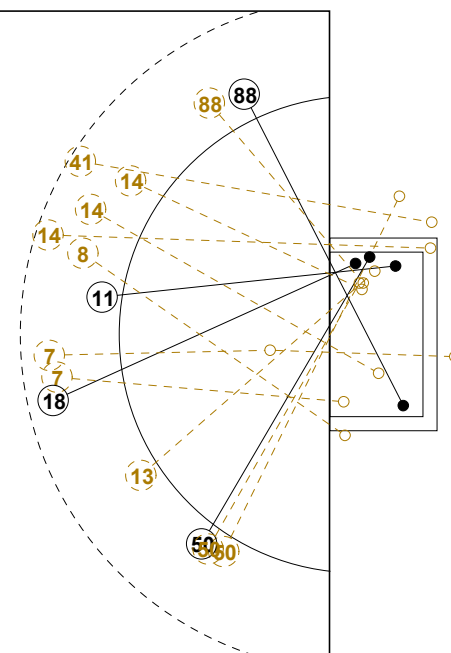

2016 IHF WOMEN'S YOUTH WORLD CHAMPIONSHIP IN SVK PICTORIAL MATCH STATISTICS

ROUND 6

MATCH 65

201612065-21-1/1

1st Half
14 : 12

2nd Half
24 : 21

2016 IHF WOMEN'S YOUTH WORLD CHAMPIONSHIP IN SVK

INDV/TEAM MATCH STATISTICS

OFFICIAL
HANDBALL
Women's Youth

EIGHTH FINALS
ROUND 6

GROUP X
MATCH 65

201612065-14-1/2
Nepela
27/07/2016 18:30

No.	Name	Field Shot	Line Shot	Wing Shot	Fast Brk.	Brk. Thr.	Free Thr.	7m Thr.	Total	Rate %	ASST.	ERR.	WAR.	2'	D+DR	TIME
BRAZIL(BRA)																
<i>(COURT PLAYER)</i>																
3	FAURE Rafaela									0.0%						00:09:24
7	SANTOS Andrezza	0/1	0/1						0/2	0.0%		5		1		00:18:02
8	OLIVEIRA Mariah		2/3			2/2		2/3	6/8	75.0%	2	2	1			00:52:55
9	MENDES Gabriella									0.0%						00:00:00
11	CORREIA Bruna		2/2		1/1				3/3	100%			1			00:50:34
12	SOUZA Geandra									0.0%						00:01:37
13	ALBUQUERQUE I.	0/3	1/2						1/5	20.0%		3				00:47:24
14	LEMONS Mariana	0/1	0/3			1/1			1/5	20.0%	1	2				00:42:12
15	CURI Giovanna									0.0%						00:07:06
18	NOGUEIRA Gilvana	2/3	1/3						3/6	50.0%		2		2		00:18:46
19	BAPTISTA Bruna									0.0%						00:00:00
24	SANTOS Maria E.			0/1				2/3	2/4	50.0%		1				00:38:22
41	P.SANTOS Giulia	0/1							0/1	0.0%						00:02:27
50	SILVA Wendy			1/3					1/3	33.3%				1		00:19:46
87	ARRUDA Renata									0.0%						00:58:23
88	FELIX Jamily		1/1	3/4					4/5	80.0%	1		1			00:50:33
Total		2/9	7/15	4/8	1/1	3/3		4/6	21/42	50.0%	4	15	3	4		
<i>(GOALKEEPER)</i>																
12	SOUZA Geandra							1/4	1/4	25.0%						00:01:37
87	ARRUDA Renata	2/7	3/7	4/7	0/1	0/4		1/5	10/31	32.3%						00:58:23
Total		2/7	3/7	4/7	0/1	0/4		2/9	11/35	31.4%						

COURT PLAYER: GOALS/SHOTS

GOALKEEPER: SAVED/SHOTS

TEAM TOTALS	GOALS	SAVED	MISSED	POST	BLOCKED	TOTAL	RATE(%)
Field Shot	2	1	3	3		9	22.2%
Line Shot	7	6	1	1		15	46.7%
Wing Shot	4	3	1			8	50.0%
Fastbreak	1					1	100.0%
Breakthrough	3					3	100.0%
Free Throw							0.0%
7M-Throw	4	2				6	66.7%