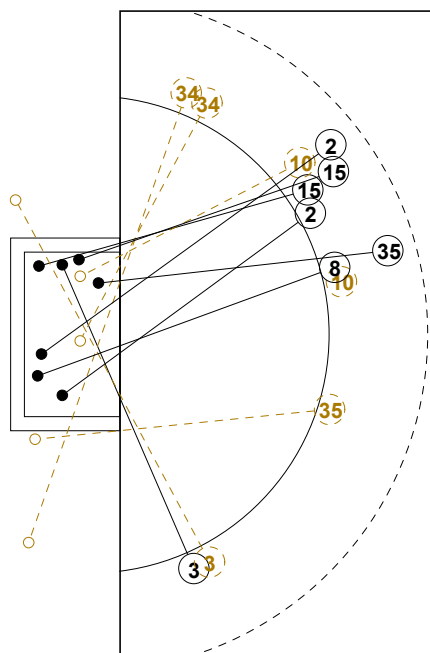

2016 IHF WOMEN'S YOUTH WORLD CHAMPIONSHIP IN SVK PICTORIAL MATCH STATISTICS

ROUND 6

MATCH 65

201612065-21-1/1

1st Half
14 : 12

2nd Half
24 : 21

2016 IHF WOMEN'S YOUTH WORLD CHAMPIONSHIP IN SVK

INDV/TEAM MATCH STATISTICS

OFFICIAL
HANDBALL
Women's Youth

EIGHTH FINALS
ROUND 6

GROUP X
MATCH 65

201612065-14-1/2
Nepela
27/07/2016 18:30

No.	Name	Field Shot	Line Shot	Wing Shot	Fast Brk.	Brk. Thr.	Free Thr.	7m Thr.	Total	Rate %	ASST.	ERR.	WAR.	2'	D+DR	TIME
BRAZIL(BRA)																
<i>(COURT PLAYER)</i>																
3	FAURE Rafaela									0.0%						00:09:24
7	SANTOS Andrezza	0/1	0/1						0/2	0.0%		5		1		00:18:02
8	OLIVEIRA Mariah		2/3			2/2		2/3	6/8	75.0%	2	2	1			00:52:55
9	MENDES Gabriella									0.0%						00:00:00
11	CORREIA Bruna		2/2		1/1				3/3	100%			1			00:50:34
12	SOUZA Geandra									0.0%						00:01:37
13	ALBUQUERQUE I.	0/3	1/2						1/5	20.0%		3				00:47:24
14	LEMONS Mariana	0/1	0/3			1/1			1/5	20.0%	1	2				00:42:12
15	CURI Giovanna									0.0%						00:07:06
18	NOGUEIRA Gilvana	2/3	1/3						3/6	50.0%		2		2		00:18:46
19	BAPTISTA Bruna									0.0%						00:00:00
24	SANTOS Maria E.			0/1				2/3	2/4	50.0%		1				00:38:22
41	P.SANTOS Giulia	0/1							0/1	0.0%						00:02:27
50	SILVA Wendy			1/3					1/3	33.3%				1		00:19:46
87	ARRUDA Renata									0.0%						00:58:23
88	FELIX Jamily		1/1	3/4					4/5	80.0%	1		1			00:50:33
Total		2/9	7/15	4/8	1/1	3/3		4/6	21/42	50.0%	4	15	3	4		
<i>(GOALKEEPER)</i>																
12	SOUZA Geandra							1/4	1/4	25.0%						00:01:37
87	ARRUDA Renata	2/7	3/7	4/7	0/1	0/4		1/5	10/31	32.3%						00:58:23
Total		2/7	3/7	4/7	0/1	0/4		2/9	11/35	31.4%						

COURT PLAYER: GOALS/SHOTS

GOALKEEPER: SAVED/SHOTS

TEAM TOTALS	GOALS	SAVED	MISSED	POST	BLOCKED	TOTAL	RATE(%)
Field Shot	2	1	3	3		9	22.2%
Line Shot	7	6	1	1		15	46.7%
Wing Shot	4	3	1			8	50.0%
Fastbreak	1					1	100.0%
Breakthrough	3					3	100.0%
Free Throw							0.0%
7M-Throw	4	2				6	66.7%