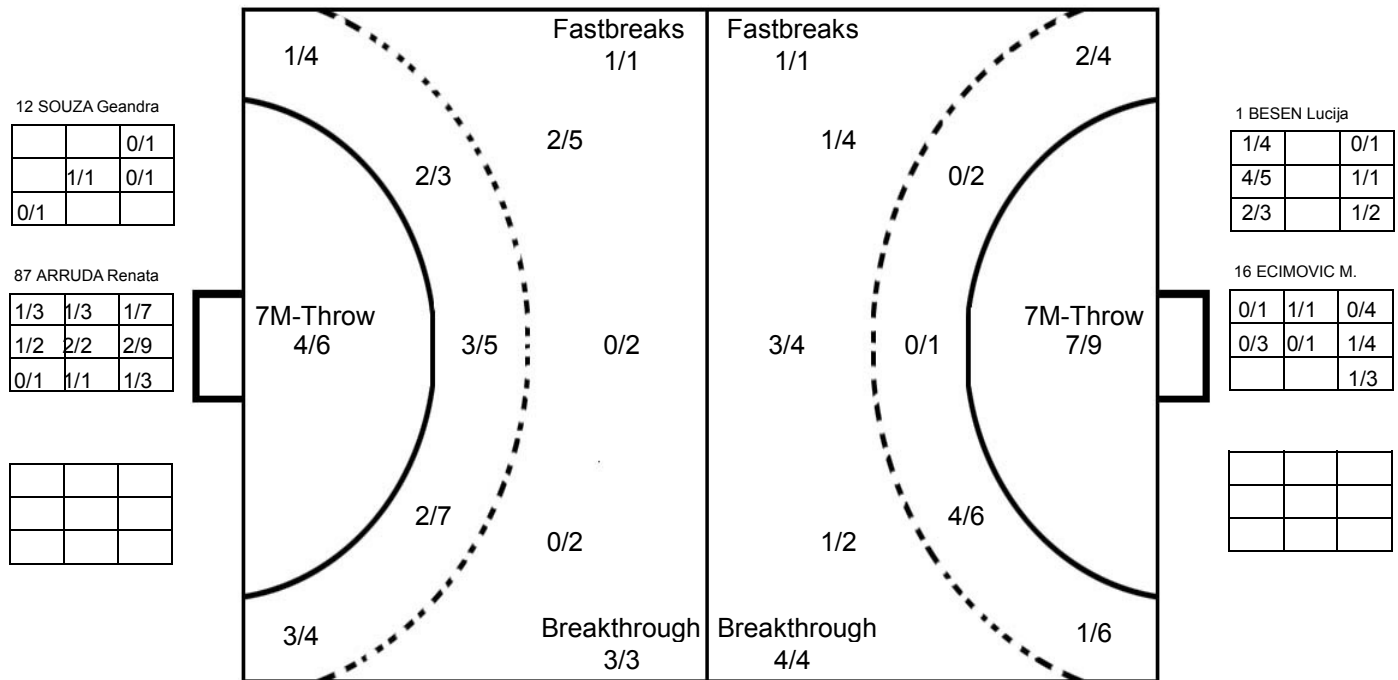

COURT PLAYER: GOALS/SHOTS

GOALKEEPER: SAVED/SHOTS

TEAM TOTALS	GOALS	SAVED	MISSED	POST	BLOCKED	TOTAL	RATE(%)
Field Shot	5	2	2	1		10	50.0%
Line Shot	4	3	1		1	9	44.4%
Wing Shot	3	4	2	1		10	30.0%
Fastbreak	1					1	100.0%
Breakthrough	4					4	100.0%
Free Throw							0.0%
7M-Throw	7	2				9	77.8%

2016 IHF WOMEN'S YOUTH WORLD CHAMPIONSHIP IN SVK

MATCH SHOT REPORT

ROUND 6

MATCH 65

201612065-41-1/1

BRAZIL

3 FAURE Rafaela	7 SANTOS Andrezza	8 OLIVEIRA Mariah	9 MENDES Gabriella	11 CORREIA Bruna	12 SOUZA Geandra	13 ALBUQUERQUE I.	14 LEMOS Mariana
		2		1			
				1		1	
							1
Post - 0 Miss - 0 Block - 0	Post - 0 Miss - 1 Block - 0	Post - 0 Miss - 1 Block - 0	Post - 0 Miss - 0 Block - 0	Post - 0 Miss - 0 Block - 0	Post - 0 Miss - 0 Block - 0	Post - 2 Miss - 0 Block - 0	Post - 1 Miss - 0 Block - 0
15 CURI Giovanna	18 NOGUEIRA Gilvana	19 BAPTISTA Bruna	24 SANTOS Maria E.	41 P.SANTOS Giulia	50 SILVA Wendy	87 ARRUDA Renata	88 FELIX Jamly
							1
	1				1		1
	1						2
Post - 0 Miss - 0 Block - 0	Post - 1 Miss - 1 Block - 0	Post - 0 Miss - 0 Block - 0	Post - 0 Miss - 0 Block - 0	Post - 0 Miss - 1 Block - 0	Post - 0 Miss - 1 Block - 0	Post - 0 Miss - 0 Block - 0	Post - 0 Miss - 0 Block - 0