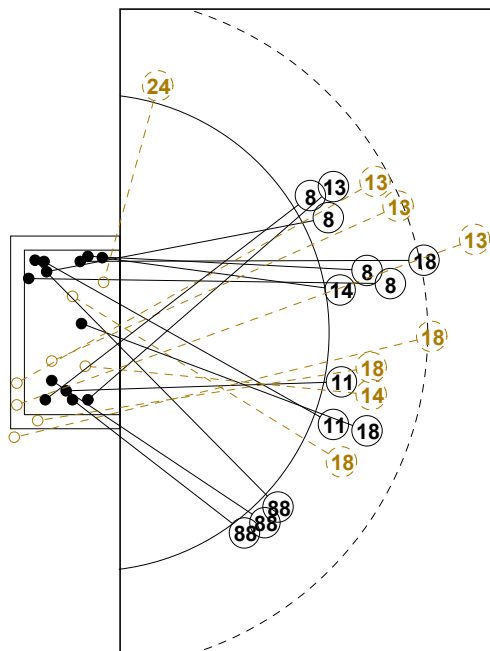

2016 IHF WOMEN'S YOUTH WORLD CHAMPIONSHIP IN SVK PICTORIAL MATCH STATISTICS

ROUND 6

MATCH 65

201612065-21-1/1

1st Half
14 : 12

2nd Half
24 : 21

2016 IHF WOMEN'S YOUTH WORLD CHAMPIONSHIP IN SVK

INDV/TEAM MATCH STATISTICS

OFFICIAL
HANDBALL
Women's Youth

EIGHTH FINALS
ROUND 6

GROUP X
MATCH 65

201612065-14-1/2
Nepela
27/07/2016 18:30

No.	Name	Field Shot	Line Shot	Wing Shot	Fast Brk.	Brk. Thr.	Free Thr.	7m Thr.	Total	Rate %	ASST.	ERR.	WAR.	2'	D+DR	TIME
BRAZIL(BRA)																
<i>(COURT PLAYER)</i>																
3	FAURE Rafaela									0.0%						00:09:24
7	SANTOS Andrezza	0/1	0/1						0/2	0.0%		5		1		00:18:02
8	OLIVEIRA Mariah		2/3			2/2		2/3	6/8	75.0%	2	2	1			00:52:55
9	MENDES Gabriella									0.0%						00:00:00
11	CORREIA Bruna		2/2		1/1				3/3	100%			1			00:50:34
12	SOUZA Geandra									0.0%						00:01:37
13	ALBUQUERQUE I.	0/3	1/2						1/5	20.0%		3				00:47:24
14	LEMONS Mariana	0/1	0/3			1/1			1/5	20.0%	1	2				00:42:12
15	CURI Giovanna									0.0%						00:07:06
18	NOGUEIRA Gilvana	2/3	1/3						3/6	50.0%		2		2		00:18:46
19	BAPTISTA Bruna									0.0%						00:00:00
24	SANTOS Maria E.			0/1				2/3	2/4	50.0%		1				00:38:22
41	P.SANTOS Giulia	0/1							0/1	0.0%						00:02:27
50	SILVA Wendy			1/3					1/3	33.3%				1		00:19:46
87	ARRUDA Renata									0.0%						00:58:23
88	FELIX Jamily		1/1	3/4					4/5	80.0%	1		1			00:50:33
Total		2/9	7/15	4/8	1/1	3/3		4/6	21/42	50.0%	4	15	3	4		
<i>(GOALKEEPER)</i>																
12	SOUZA Geandra							1/4	1/4	25.0%						00:01:37
87	ARRUDA Renata	2/7	3/7	4/7	0/1	0/4		1/5	10/31	32.3%						00:58:23
Total		2/7	3/7	4/7	0/1	0/4		2/9	11/35	31.4%						

COURT PLAYER: GOALS/SHOTS

GOALKEEPER: SAVED/SHOTS

TEAM TOTALS	GOALS	SAVED	MISSED	POST	BLOCKED	TOTAL	RATE(%)
Field Shot	2	1	3	3		9	22.2%
Line Shot	7	6	1	1		15	46.7%
Wing Shot	4	3	1			8	50.0%
Fastbreak	1					1	100.0%
Breakthrough	3					3	100.0%
Free Throw							0.0%
7M-Throw	4	2				6	66.7%