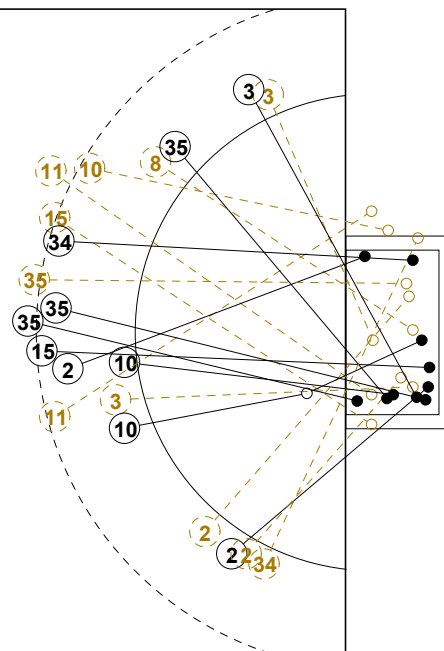

2016 IHF WOMEN'S YOUTH WORLD CHAMPIONSHIP IN SVK PICTORIAL MATCH STATISTICS

ROUND 6

MATCH 65

201612065-21-1/1

1st Half
14 : 12

2nd Half
24 : 21

2016 IHF WOMEN'S YOUTH WORLD CHAMPIONSHIP IN SVK

INDV/TEAM MATCH STATISTICS

OFFICIAL
HANDBALL
Women's Youth

EIGHTH FINALS
ROUND 6

GROUP X
MATCH 65

201612065-14-1/2
Nepela
27/07/2016 18:30

No.	Name	Field Shot	Line Shot	Wing Shot	Fast Brk.	Brk. Thr.	Free Thr.	7m Thr.	Total	Rate %	ASST.	ERR.	WAR.	2'	D+DR	TIME
BRAZIL(BRA)																
<i>(COURT PLAYER)</i>																
3	FAURE Rafaela									0.0%						00:09:24
7	SANTOS Andrezza	0/1	0/1						0/2	0.0%		5		1		00:18:02
8	OLIVEIRA Mariah		2/3			2/2		2/3	6/8	75.0%	2	2	1			00:52:55
9	MENDES Gabriella									0.0%						00:00:00
11	CORREIA Bruna		2/2		1/1				3/3	100%			1			00:50:34
12	SOUZA Geandra									0.0%						00:01:37
13	ALBUQUERQUE I.	0/3	1/2						1/5	20.0%		3				00:47:24
14	LEMONS Mariana	0/1	0/3			1/1			1/5	20.0%	1	2				00:42:12
15	CURI Giovanna									0.0%						00:07:06
18	NOGUEIRA Gilvana	2/3	1/3						3/6	50.0%		2		2		00:18:46
19	BAPTISTA Bruna									0.0%						00:00:00
24	SANTOS Maria E.			0/1				2/3	2/4	50.0%		1				00:38:22
41	P.SANTOS Giulia	0/1							0/1	0.0%						00:02:27
50	SILVA Wendy			1/3					1/3	33.3%				1		00:19:46
87	ARRUDA Renata									0.0%						00:58:23
88	FELIX Jamily		1/1	3/4					4/5	80.0%	1		1			00:50:33
Total		2/9	7/15	4/8	1/1	3/3		4/6	21/42	50.0%	4	15	3	4		
<i>(GOALKEEPER)</i>																
12	SOUZA Geandra							1/4	1/4	25.0%						00:01:37
87	ARRUDA Renata	2/7	3/7	4/7	0/1	0/4		1/5	10/31	32.3%						00:58:23
Total		2/7	3/7	4/7	0/1	0/4		2/9	11/35	31.4%						

COURT PLAYER: GOALS/SHOTS

GOALKEEPER: SAVED/SHOTS

TEAM TOTALS	GOALS	SAVED	MISSED	POST	BLOCKED	TOTAL	RATE(%)
Field Shot	2	1	3	3		9	22.2%
Line Shot	7	6	1	1		15	46.7%
Wing Shot	4	3	1			8	50.0%
Fastbreak	1					1	100.0%
Breakthrough	3					3	100.0%
Free Throw							0.0%
7M-Throw	4	2				6	66.7%