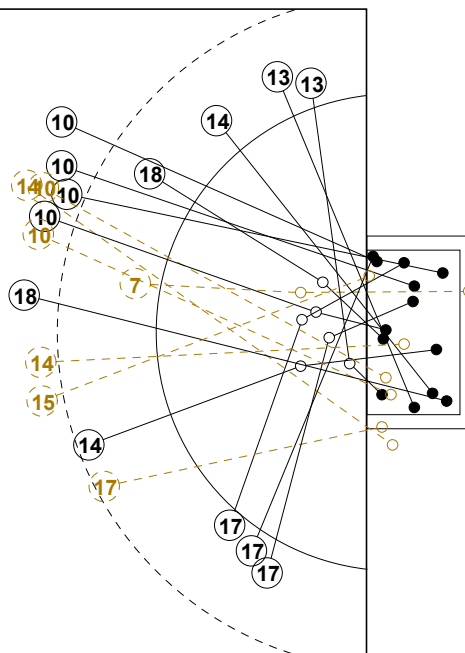

# 2016 IHF WOMEN'S YOUTH WORLD CHAMPIONSHIP IN SVK PICTORIAL MATCH STATISTICS

ROUND 6

MATCH 63

201612063-21-1/1

1st Half  
13 : 15

2nd Half  
23 : 32