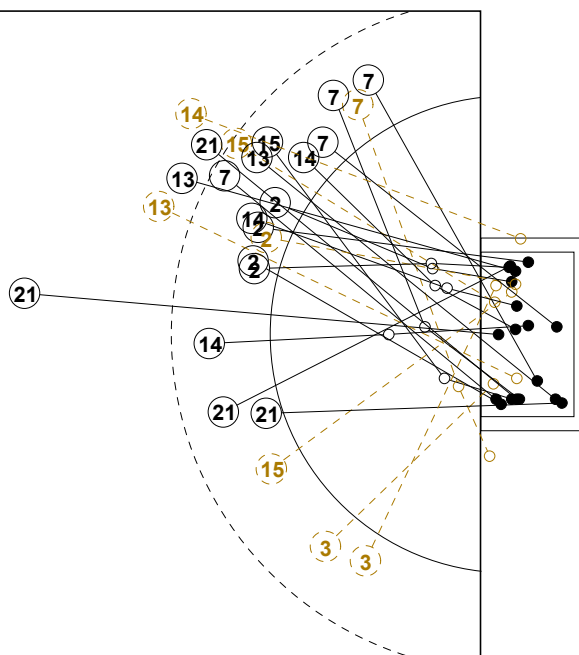

# 2016 IHF WOMEN'S YOUTH WORLD CHAMPIONSHIP IN SVK PICTORIAL MATCH STATISTICS

ROUND 6

MATCH 63

201612063-21-1/1

1st Half  
13 : 15

2nd Half  
23 : 32

## 2016 IHF WOMEN'S YOUTH WORLD CHAMPIONSHIP IN SVK