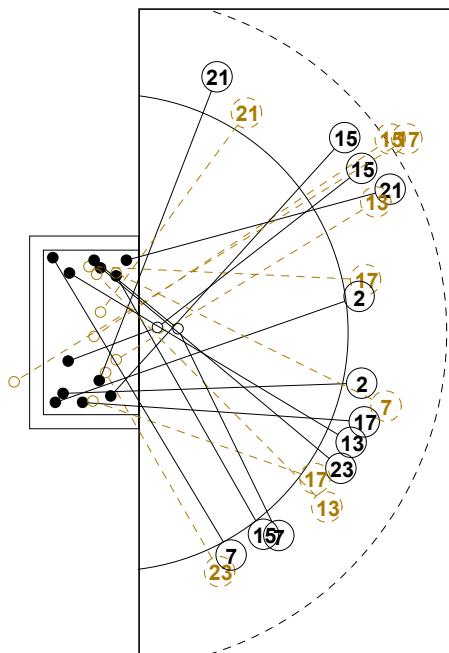

# 2016 IHF WOMEN'S YOUTH WORLD CHAMPIONSHIP IN SVK PICTORIAL MATCH STATISTICS

ROUND 6

MATCH 63

201612063-21-1/1

1st Half  
13 : 15

2nd Half  
23 : 32

### INDV/TEAM MATCH STATISTICS

OFFICIAL  
HANDBALL  
Women's Youth

EIGHTH FINALS  
ROUND 6

GROUP X  
MATCH 63

201612063-14-1/2  
Nepela  
27/07/2016 14:00

No.	Name	Field Shot	Line Shot	Wing Shot	Fast Brk.	Brk. Thr.	Free Thr.	7m Thr.	Total	Rate %	ASST.	ERR.	WAR.	2'	D+DR	TIME
<b>HUNGARY(HUN)</b>																
<i>(COURT PLAYER)</i>																
2	PASZTOR Noemi		5/6		1/1				6/7	85.7%	1	3		1		00:53:37
3	KUTI Bettina			0/2					0/2	0.0%						00:32:24
4	PANKOTAI Luca									0.0%		1				00:06:01
7	MARTON Greta		1/1	4/5	1/2				6/8	75.0%	1					00:37:07
8	HUDAK Emma									0.0%						00:00:00
12	HLOGYIK Petra									0.0%						00:08:37
13	HORNYAK B.	2/3	0/2		1/1			2/2	5/8	62.5%						00:46:02
14	PAL Tamara	0/1	3/3						3/4	75.0%						00:18:20
15	HAFRA Noemi	1/3	1/2	1/1		1/1			4/7	57.1%		1				00:56:54
16	SUBA Sara									0.0%						00:10:37
17	LAKATOS Rita	0/1	1/3						1/4	25.0%		2	1	1		00:25:31
18	SZABO Kitti									0.0%						00:00:00
21	KLUJBER Katrin	2/2	2/2	1/2	1/1				6/7	85.7%			1			00:52:05
23	FODOR Csenge		1/1	0/1					1/2	50.0%		3				00:22:51
36	DANYI Bernadett									0.0%						00:40:46
67	TOVIZI Petra									0.0%						00:03:02
<b>Total</b>		5/10	14/20	6/11	4/5	1/1		2/2	32/49	65.3%	2	10	2	2		
<i>(GOALKEEPER)</i>																
12	HLOGYIK Petra	0/1		0/3		0/1			0/5	0.0%						00:08:37
16	SUBA Sara	2/6		0/3				0/1	2/10	20.0%						00:10:37
36	DANYI Bernadett	7/11	2/4	3/4				0/1	12/20	60.0%						00:40:46
<b>Total</b>		9/18	2/4	3/10		0/1		0/2	14/35	40.0%						