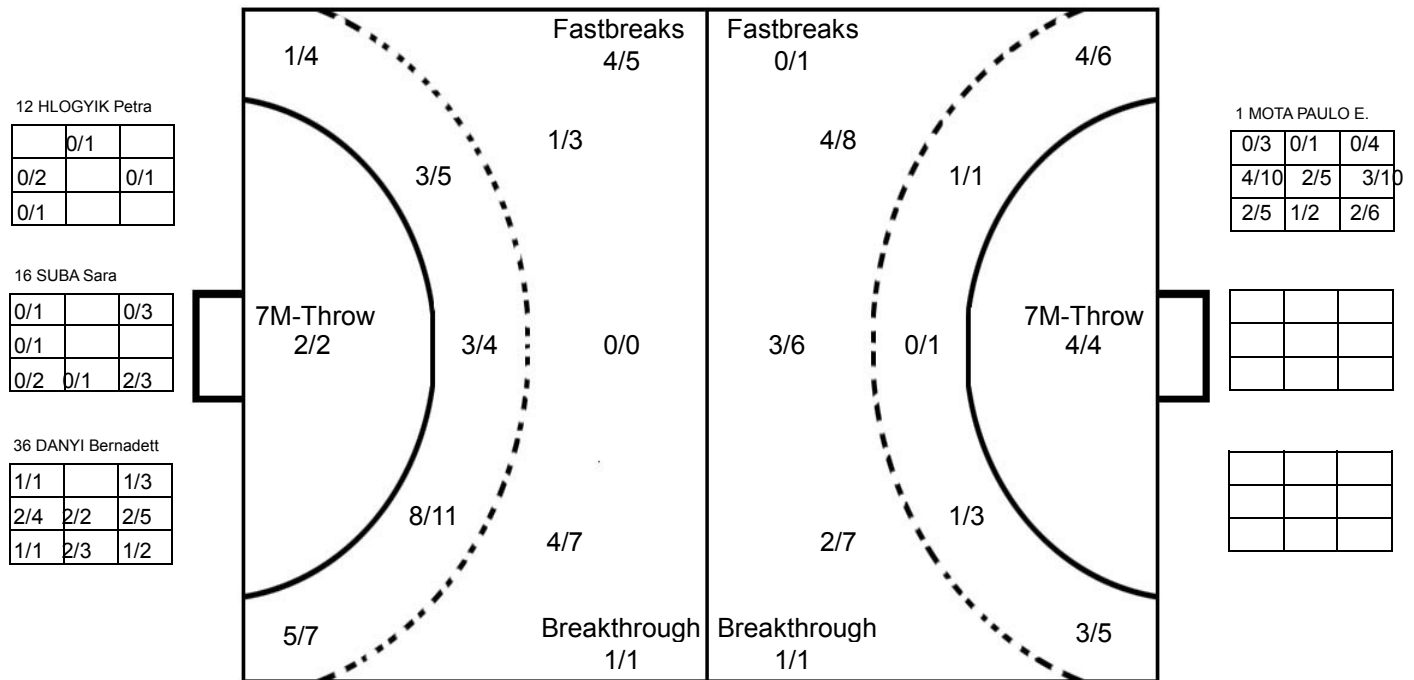

2016 IHF WOMEN'S YOUTH WORLD CHAMPIONSHIP IN SVK

MATCH SHOT REPORT

ROUND 6

MATCH 63

201612063-41-1/1

HUNGARY

2 PASZTOR Noemi	3 KUTI Bettina	4 PANKOTAI Luca	7 MARTON Greta	8 HUDAK Emma	12 HLOGYIK Petra	13 HORNYAK B.	14 PAL Tamara
2			1	1			
2						2	
1						1	3
1							
Post - 0 Miss - 0 Block - 0	Post - 0 Miss - 0 Block - 0	Post - 0 Miss - 0 Block - 0	Post - 0 Miss - 1 Block - 0	Post - 0 Miss - 0 Block - 0	Post - 0 Miss - 0 Block - 0	Post - 0 Miss - 0 Block - 0	Post - 1 Miss - 0 Block - 0
15 HAFRA Noemi	16 SUBA Sara	17 LAKATOS Rita	18 SZABO Kitti	21 KLUJBER Katrin	23 FODOR Csenge	36 DANYI Bernadett	67 TOVIZI Petra
1							
		1					
1				1			
				1	1	1	
1				1	1	1	
Post - 0 Miss - 0 Block - 0	Post - 0 Miss - 0 Block - 0	Post - 0 Miss - 1 Block - 0	Post - 0 Miss - 0 Block - 0	Post - 0 Miss - 0 Block - 0	Post - 0 Miss - 0 Block - 0	Post - 0 Miss - 0 Block - 0	Post - 0 Miss - 0 Block - 0

ANGOLA

1 MOTA PAULO E.	2 LEIA PEDRO M.	5 OLIVEIRA NETO P.	6 S. PAULO Chaula	7 BASILIO SANTO Z.	9 COSTA V. T.	10 IRINELA ALVES O.	12 BAZOLAU P.
						1	2
						2	2
		1				2	1
Post - 0 Miss - 0 Block - 0	Post - 0 Miss - 0 Block - 0	Post - 0 Miss - 0 Block - 0	Post - 0 Miss - 0 Block - 0	Post - 1 Miss - 0 Block - 0	Post - 0 Miss - 0 Block - 0	Post - 0 Miss - 0 Block - 0	Post - 0 Miss - 0 Block - 0
13 MADEIRA LUIS E.	14 GILDA SIMAO P.	15 AQUILA RANGEL	17 SANTANA KIALA L.	18 KIALA NGONGA V.	19 DELFINA MARIO C.	20 SEBASTIAO M. R.	21 FRANCISCO J. R.
	1	1			1		
			2				
		1	1				
1				1			
			1				
Post - 0 Miss - 0 Block - 0	Post - 1 Miss - 1 Block - 0	Post - 1 Miss - 0 Block - 0	Post - 1 Miss - 1 Block - 0	Post - 0 Miss - 0 Block - 0	Post - 0 Miss - 0 Block - 0	Post - 0 Miss - 0 Block - 0	Post - 0 Miss - 0 Block - 0