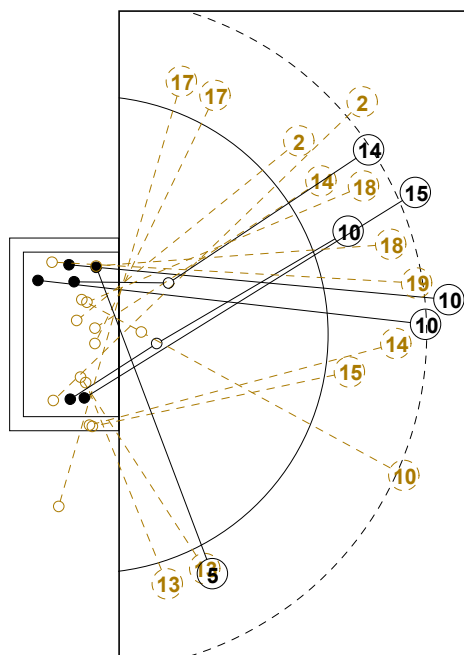

# 2016 IHF WOMEN'S YOUTH WORLD CHAMPIONSHIP IN SVK PICTORIAL MATCH STATISTICS

ROUND 6

MATCH 63

201612063-21-1/1

1st Half  
13 : 15

2nd Half  
23 : 32