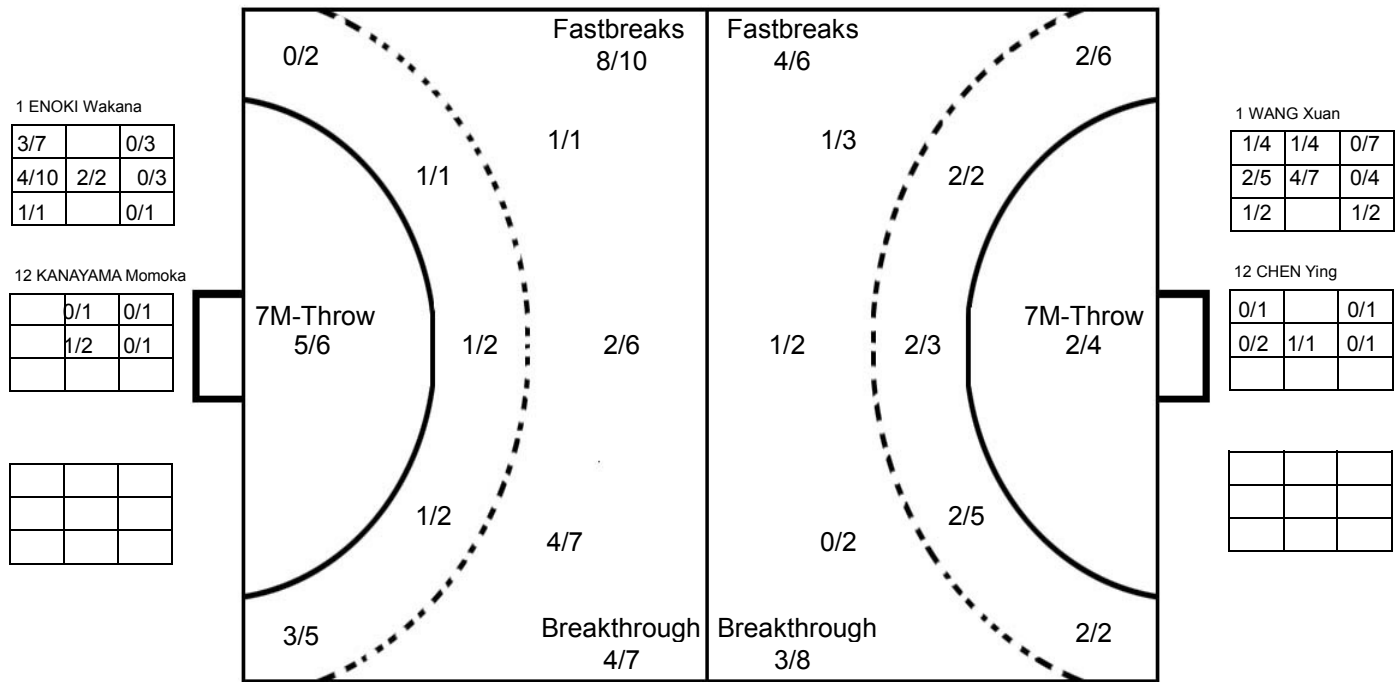

2016 IHF WOMEN'S YOUTH WORLD CHAMPIONSHIP IN SVK MATCH SHOT REPORT

ROUND 6

MATCH 62

201612062-41-1/1

JAPAN

1 ENOKI Wakana	2 SAWADA Nodoka	3 HAYASHI Reika	4 HAMA Mahiro	5 YOSHIOKA Saya	6 YUKUMOTO Akari	8 NAMIKI Risa	9 NAKAMURA Chika
<table border="1"><tr><td></td><td></td><td></td></tr><tr><td></td><td>1</td><td></td></tr><tr><td></td><td></td><td></td></tr><tr><td></td><td></td><td></td></tr></table>	<table border="1"><tr><td></td><td></td><td></td></tr><tr><td></td><td>1</td><td></td></tr><tr><td></td><td></td><td></td></tr><tr><td></td><td></td><td></td></tr></table>	<table border="1"><tr><td></td><td></td><td>1</td></tr><tr><td></td><td></td><td>1</td></tr><tr><td></td><td></td><td></td></tr><tr><td></td><td></td><td></td></tr></table>	<table border="1"><tr><td></td><td></td><td></td></tr><tr><td></td><td></td><td>1</td></tr><tr><td></td><td></td><td></td></tr><tr><td></td><td></td><td></td></tr></table>	<table border="1"><tr><td>1</td><td></td><td>3</td></tr><tr><td></td><td></td><td>1</td></tr><tr><td></td><td></td><td></td></tr><tr><td>1</td><td></td><td>1</td></tr></table>	<table border="1"><tr><td>1</td><td>1</td><td>1</td></tr><tr><td>1</td><td></td><td>1</td></tr><tr><td></td><td></td><td></td></tr><tr><td></td><td></td><td></td></tr></table>	<table border="1"><tr><td></td><td></td><td></td></tr><tr><td>2</td><td>1</td><td></td></tr><tr><td></td><td></td><td></td></tr><tr><td></td><td></td><td></td></tr></table>	<table border="1"><tr><td></td><td></td><td></td></tr><tr><td></td><td></td><td></td></tr><tr><td></td><td></td><td></td></tr><tr><td></td><td></td><td></td></tr></table>
Post - 0 Miss - 0 Block - 0	Post - 0 Miss - 0 Block - 0	Post - 0 Miss - 0 Block - 0	Post - 0 Miss - 0 Block - 0	Post - 0 Miss - 3 Block - 0	Post - 1 Miss - 1 Block - 0	Post - 0 Miss - 0 Block - 0	Post - 0 Miss - 0 Block - 0
10 NOZAKI Miku	11 SHINKAWA Shio	12 KANAYAMA	13 NAKAMURA Fuka	14 NAKAYAMA Kaho	15 KINJO Arisa	17 HATTA Momoko	18 NAKASUJI Rinko
<table border="1"><tr><td></td><td></td><td></td></tr><tr><td></td><td></td><td></td></tr><tr><td></td><td></td><td></td></tr><tr><td></td><td></td><td></td></tr></table>	<table border="1"><tr><td></td><td></td><td></td></tr><tr><td></td><td></td><td></td></tr><tr><td></td><td></td><td></td></tr><tr><td></td><td></td><td></td></tr></table>	<table border="1"><tr><td></td><td></td><td></td></tr><tr><td></td><td></td><td></td></tr><tr><td></td><td></td><td></td></tr><tr><td></td><td></td><td></td></tr></table>	<table border="1"><tr><td>1</td><td>1</td><td>1</td></tr><tr><td>1</td><td>2</td><td></td></tr><tr><td></td><td></td><td></td></tr><tr><td></td><td></td><td></td></tr></table>	<table border="1"><tr><td></td><td></td><td></td></tr><tr><td></td><td></td><td></td></tr><tr><td></td><td></td><td></td></tr><tr><td></td><td></td><td></td></tr></table>	<table border="1"><tr><td>1</td><td></td><td>1</td></tr><tr><td>1</td><td></td><td>1</td></tr><tr><td></td><td></td><td></td></tr><tr><td></td><td></td><td></td></tr></table>	<table border="1"><tr><td></td><td></td><td></td></tr><tr><td></td><td></td><td></td></tr><tr><td></td><td></td><td></td></tr><tr><td></td><td></td><td></td></tr></table>	<table border="1"><tr><td></td><td></td><td>1</td></tr><tr><td></td><td></td><td></td></tr><tr><td></td><td></td><td></td></tr><tr><td></td><td></td><td></td></tr></table>
Post - 0 Miss - 0 Block - 0	Post - 0 Miss - 0 Block - 0	Post - 0 Miss - 0 Block - 0	Post - 0 Miss - 0 Block - 0	Post - 0 Miss - 0 Block - 0	Post - 2 Miss - 1 Block - 0	Post - 0 Miss - 0 Block - 0	Post - 0 Miss - 0 Block - 0

CHINA

1 WANG Xuan	3 GAO Wenqi	5 SUN Jiao	7 WEI Xianji	8 YANG Yin	10 YANG Hui	12 CHEN Ying	14 HOU Xinmiao
<table border="1"><tr><td></td><td></td><td></td></tr><tr><td></td><td></td><td></td></tr><tr><td></td><td></td><td></td></tr><tr><td></td><td></td><td></td></tr></table>	<table border="1"><tr><td></td><td></td><td>1</td></tr><tr><td>1</td><td></td><td></td></tr><tr><td></td><td></td><td></td></tr><tr><td></td><td></td><td></td></tr></table>	<table border="1"><tr><td></td><td></td><td>2</td></tr><tr><td></td><td></td><td></td></tr><tr><td></td><td></td><td></td></tr><tr><td></td><td></td><td></td></tr></table>	<table border="1"><tr><td></td><td></td><td></td></tr><tr><td></td><td></td><td></td></tr><tr><td></td><td></td><td></td></tr><tr><td></td><td></td><td></td></tr></table>	<table border="1"><tr><td></td><td>1</td><td>1</td></tr><tr><td></td><td></td><td>1</td></tr><tr><td></td><td></td><td></td></tr><tr><td></td><td></td><td></td></tr></table>	<table border="1"><tr><td></td><td></td><td>1</td></tr><tr><td></td><td></td><td>2</td></tr><tr><td></td><td></td><td></td></tr><tr><td></td><td></td><td></td></tr></table>	<table border="1"><tr><td></td><td></td><td></td></tr><tr><td></td><td></td><td></td></tr><tr><td></td><td></td><td></td></tr><tr><td></td><td></td><td></td></tr></table>	<table border="1"><tr><td></td><td></td><td></td></tr><tr><td></td><td></td><td></td></tr><tr><td></td><td></td><td></td></tr><tr><td></td><td></td><td></td></tr></table>
Post - 0 Miss - 0 Block - 0	Post - 0 Miss - 0 Block - 0	Post - 0 Miss - 0 Block - 0	Post - 0 Miss - 0 Block - 0	Post - 1 Miss - 1 Block - 0	Post - 0 Miss - 0 Block - 0	Post - 0 Miss - 0 Block - 0	Post - 0 Miss - 0 Block - 0
17 YANG Yang	18 DAI Xiaoyu	20 SUN Hongling	23 ZHOU Mengxue	27 GONG Lei	31 HUANG Huiying	33 YOU Wanying	66 JIANG Yanhong
<table border="1"><tr><td>1</td><td></td><td></td></tr><tr><td></td><td></td><td></td></tr><tr><td></td><td></td><td></td></tr><tr><td></td><td></td><td></td></tr></table>	<table border="1"><tr><td></td><td></td><td></td></tr><tr><td></td><td></td><td></td></tr><tr><td></td><td></td><td></td></tr><tr><td></td><td></td><td></td></tr></table>	<table border="1"><tr><td></td><td></td><td></td></tr><tr><td></td><td></td><td></td></tr><tr><td></td><td></td><td></td></tr><tr><td></td><td></td><td></td></tr></table>	<table border="1"><tr><td>1</td><td></td><td></td></tr><tr><td>1</td><td></td><td></td></tr><tr><td></td><td></td><td></td></tr><tr><td></td><td></td><td></td></tr></table>	<table border="1"><tr><td>2</td><td></td><td>1</td></tr><tr><td></td><td></td><td></td></tr><tr><td></td><td></td><td></td></tr><tr><td></td><td></td><td></td></tr></table>	<table border="1"><tr><td></td><td></td><td></td></tr><tr><td>1</td><td>1</td><td>1</td></tr><tr><td></td><td></td><td></td></tr><tr><td></td><td></td><td></td></tr></table>	<table border="1"><tr><td></td><td></td><td></td></tr><tr><td>1</td><td></td><td></td></tr><tr><td></td><td></td><td></td></tr><tr><td></td><td></td><td></td></tr></table>	<table border="1"><tr><td></td><td></td><td></td></tr><tr><td></td><td></td><td>1</td></tr><tr><td></td><td></td><td></td></tr><tr><td></td><td></td><td></td></tr></table>
Post - 0 Miss - 0 Block - 0	Post - 0 Miss - 0 Block - 0	Post - 0 Miss - 0 Block - 0	Post - 2 Miss - 1 Block - 0	Post - 0 Miss - 1 Block - 0	Post - 1 Miss - 1 Block - 2	Post - 1 Miss - 0 Block - 0	Post - 0 Miss - 0 Block - 0