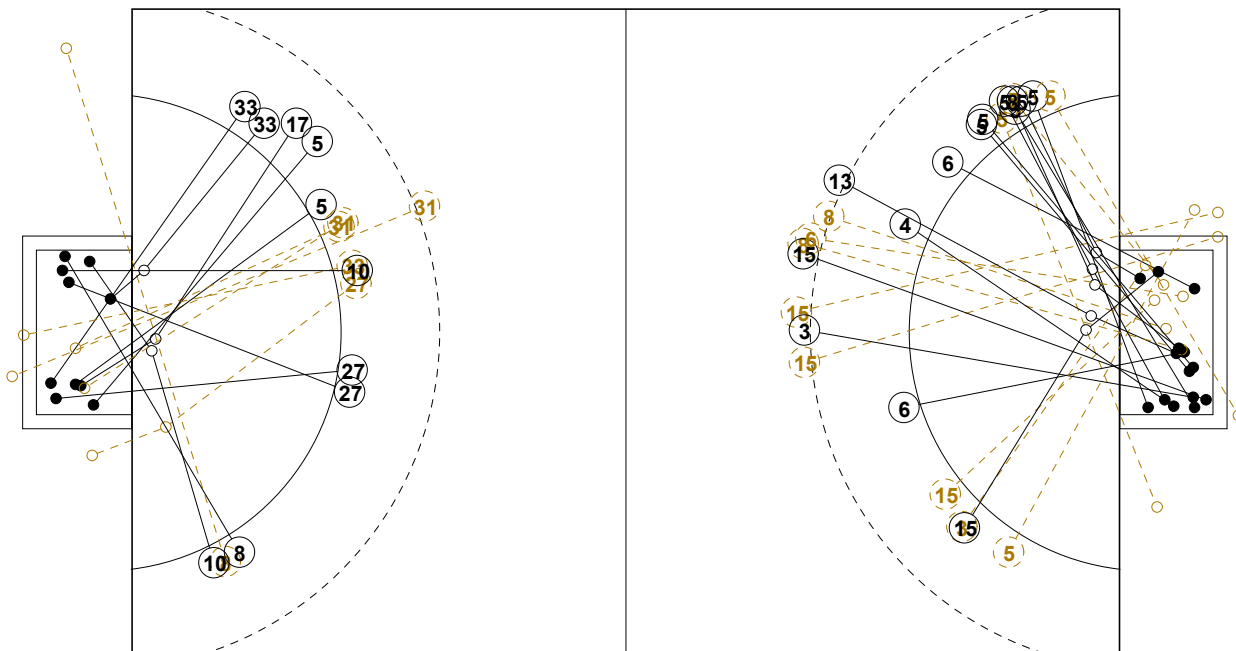

2016 IHF WOMEN'S YOUTH WORLD CHAMPIONSHIP IN SVK PICTORIAL MATCH STATISTICS

ROUND 6

MATCH 62

201612062-21-1/1

1st Half
10 : 16

2nd Half
30 : 21

2016 IHF WOMEN'S YOUTH WORLD CHAMPIONSHIP IN SVK

INDV/TEAM MATCH STATISTICS