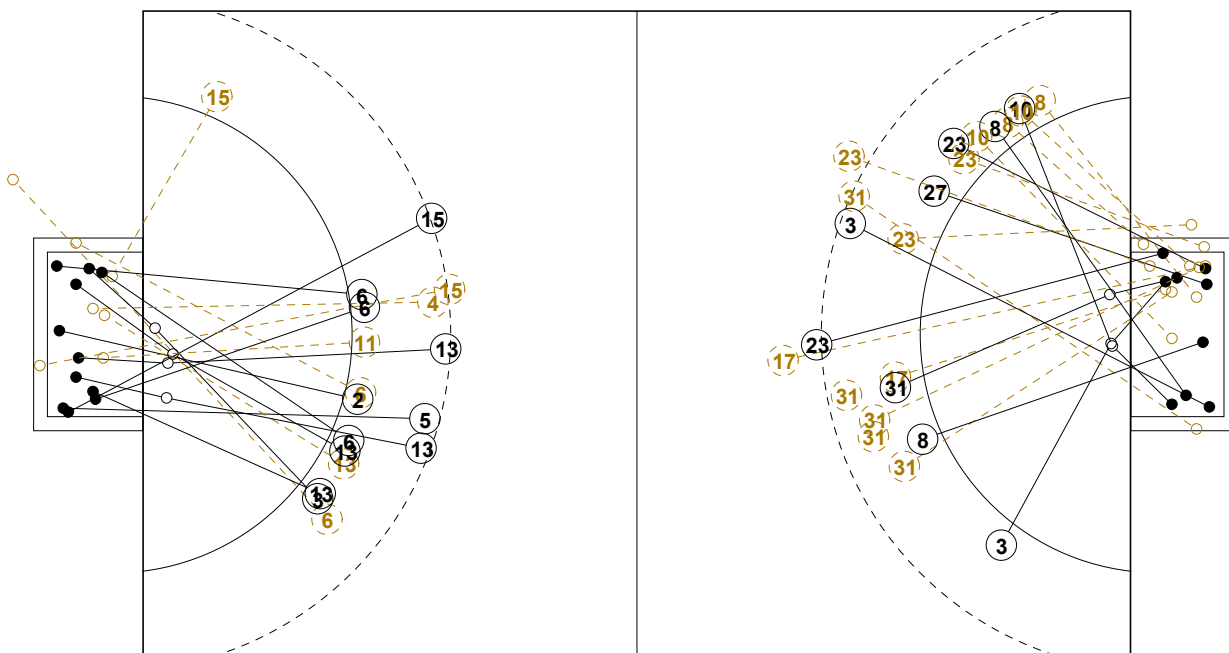

2016 IHF WOMEN'S YOUTH WORLD CHAMPIONSHIP IN SVK PICTORIAL MATCH STATISTICS

ROUND 6

MATCH 62

201612062-21-1/1

1st Half
10 : 16

2nd Half
30 : 21

2016 IHF WOMEN'S YOUTH WORLD CHAMPIONSHIP IN SVK

INDV/TEAM MATCH STATISTICS