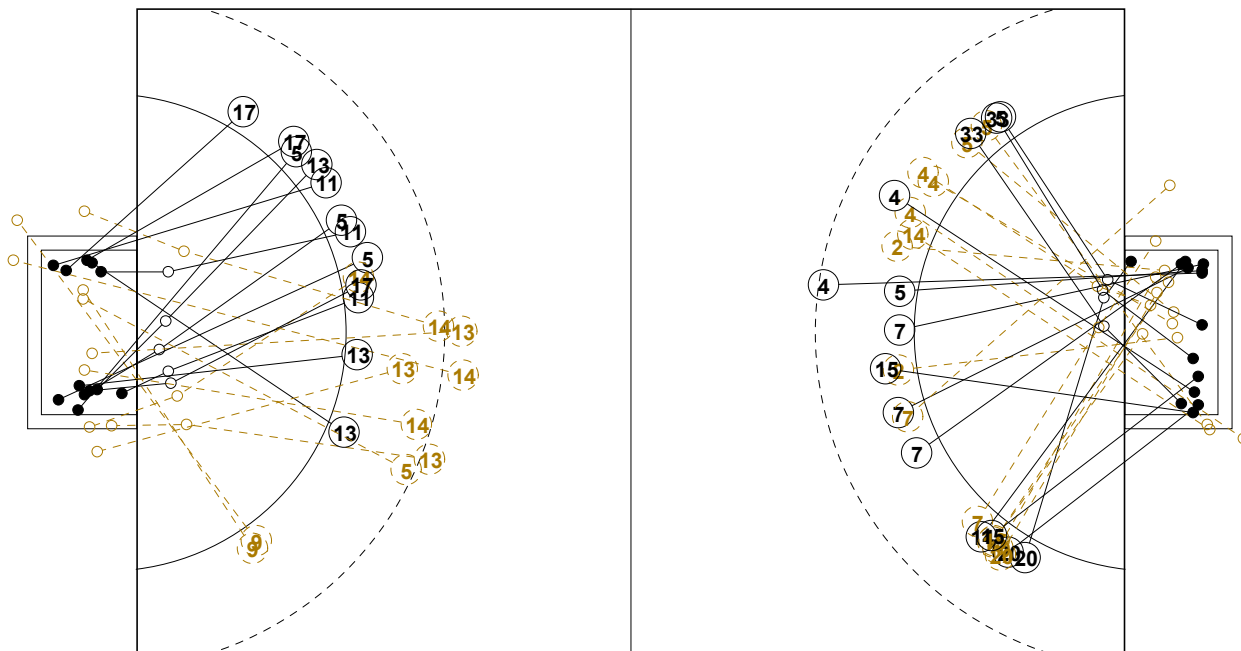

# 2016 IHF WOMEN'S YOUTH WORLD CHAMPIONSHIP IN SVK PICTORIAL MATCH STATISTICS

ROUND 6

MATCH 61

201612061-21-1/1

1st Half  
13 : 15

2nd Half  
30 : 21

### INDV/TEAM MATCH STATISTICS

OFFICIAL  
HANDBALL  
Women's Youth

PRESIDENT CUP  
ROUND 6

GROUP X  
MATCH 61

201612061-14-1/2  
Nepela  
27/07/2016 09:30

No.	Name	Field Shot	Line Shot	Wing Shot	Fast Brk.	Brk. Thr.	Free Thr.	7m Thr.	Total	Rate %	ASST.	ERR.	WAR.	2'	D+DR	TIME
<b>CHILE(CHI)</b>																
<i>(COURT PLAYER)</i>																
1	FERNANDEZ S. C.									0.0%		2				00:34:49
2	GOMEZ C. R. B.					0/2		3/3	3/5	60.0%	2	3	1			00:48:33
3	DEVIC M. L. A.									0.0%		1				00:03:13
4	SEPULVEDA C. V.	1/1			1/1	1/4			3/6	50.0%	1	2				00:40:06
5	RAMIREZ Romina		0/1	1/2	1/1				2/4	50.0%			1			00:22:56
7	MONTENEGRO Ayele		0/1	0/1	2/3	1/1			3/6	50.0%	1	2				00:34:06
8	MUNOZ V. P. I.									0.0%		2				00:16:46
9	ELIZONDO I. C.									0.0%				1		00:10:15
10	ALARCON A. S. A.		0/1	0/1	1/1	0/1			1/4	25.0%	2	4		1		00:27:20
11	CASTRO ROJAS C.			2/2					2/2	100%						00:02:46
14	MORENO C. C.		2/3	1/1					3/4	75.0%		2		1		00:58:40
15	PEREZ G. V.	0/1		5/9	1/2				6/12	50.0%						00:36:09
16	PRADENA S. C. I.									0.0%						00:25:11
17	VALDERRAMA V. L.									0.0%						00:02:48
20	ALVAREZ CASTRO V			2/3					2/3	66.7%		1		1		00:18:48
33	PEREZ S. Doris			5/5					5/5	100%		1				00:33:56
<b>Total</b>		1/2	2/6	16/24	6/8	2/8		3/3	30/51	58.8%	6	20	2	4		
<i>(GOALKEEPER)</i>																
1	FERNANDEZ S. C.	3/3	0/2	1/2	0/3	0/10		0/1	4/21	19.0%		2				00:34:49
16	PRADENA S. C. I.	2/4	2/2		0/1	0/1		3/3	7/11	63.6%						00:25:11
<b>Total</b>		5/7	2/4	1/2	0/4	0/11		3/4	11/32	34.4%		2				