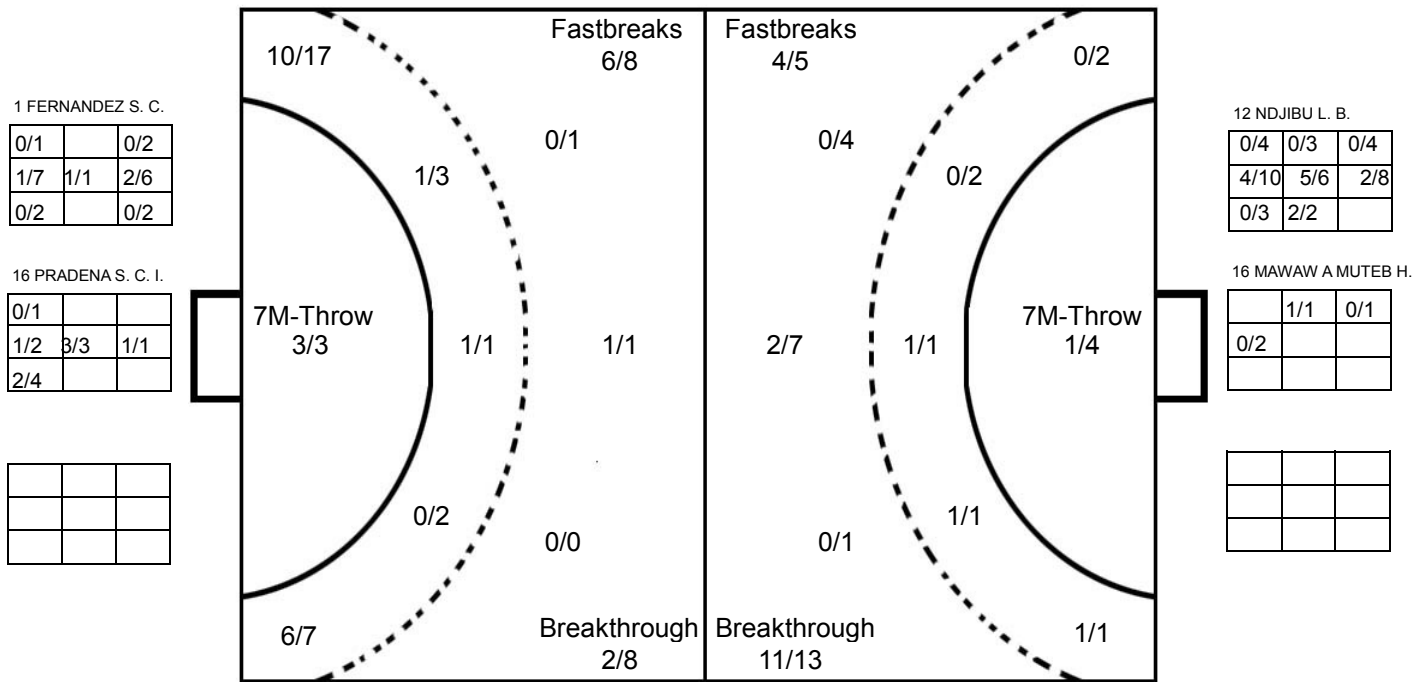

2016 IHF WOMEN'S YOUTH WORLD CHAMPIONSHIP IN SVK

MATCH SHOT REPORT

ROUND 6

MATCH 61

201612061-41-1/1

CHILE

1 FERNANDEZ S. C.	2 GOMEZ C. R. B.	3 DEVCIC M. L. A.	4 SEPULVEDA C. V.	5 RAMIREZ Romina	7 MONTENEGRO	8 MUNOZ V. P. I.	9 ELIZONDO I. C.
<table border="1"><tr><td></td><td></td><td></td></tr><tr><td></td><td></td><td></td></tr><tr><td></td><td></td><td></td></tr></table>	<table border="1"><tr><td></td><td></td><td></td></tr><tr><td>1</td><td></td><td>2</td></tr><tr><td></td><td></td><td></td></tr></table>	<table border="1"><tr><td></td><td></td><td></td></tr><tr><td></td><td></td><td></td></tr><tr><td></td><td></td><td></td></tr></table>	<table border="1"><tr><td>1</td><td></td><td>2</td></tr><tr><td></td><td></td><td></td></tr><tr><td></td><td></td><td></td></tr></table>	<table border="1"><tr><td>1</td><td>1</td><td></td></tr><tr><td></td><td></td><td></td></tr><tr><td></td><td></td><td></td></tr></table>	<table border="1"><tr><td>2</td><td></td><td></td></tr><tr><td>1</td><td></td><td></td></tr><tr><td></td><td></td><td></td></tr></table>	<table border="1"><tr><td></td><td></td><td></td></tr><tr><td></td><td></td><td></td></tr><tr><td></td><td></td><td></td></tr></table>	<table border="1"><tr><td></td><td></td><td></td></tr><tr><td></td><td></td><td></td></tr><tr><td></td><td></td><td></td></tr></table>
Post - 0 Miss - 0 Block - 0	Post - 0 Miss - 0 Block - 0	Post - 0 Miss - 0 Block - 0	Post - 0 Miss - 1 Block - 0	Post - 1 Miss - 0 Block - 0	Post - 1 Miss - 1 Block - 0	Post - 0 Miss - 0 Block - 0	Post - 0 Miss - 0 Block - 0
10 ALARCON A. S. A.	11 CASTRO ROJAS C.	14 MORENO C. C.	15 PEREZ G. V.	16 PRADENA S. C. I.	17 VALDERRAMA V. L.	20 ALVAREZ CASTRO	33 PEREZ S. Doris
<table border="1"><tr><td>1</td><td></td><td></td></tr><tr><td></td><td></td><td></td></tr><tr><td></td><td></td><td></td></tr></table>	<table border="1"><tr><td>2</td><td></td><td></td></tr><tr><td></td><td></td><td></td></tr><tr><td></td><td></td><td></td></tr></table>	<table border="1"><tr><td>1</td><td></td><td>1</td></tr><tr><td></td><td></td><td></td></tr><tr><td>1</td><td></td><td></td></tr></table>	<table border="1"><tr><td>2</td><td>1</td><td>2</td></tr><tr><td>1</td><td></td><td></td></tr><tr><td></td><td></td><td></td></tr></table>	<table border="1"><tr><td></td><td></td><td></td></tr><tr><td></td><td></td><td></td></tr><tr><td></td><td></td><td></td></tr></table>	<table border="1"><tr><td></td><td></td><td></td></tr><tr><td></td><td></td><td></td></tr><tr><td></td><td></td><td></td></tr></table>	<table border="1"><tr><td></td><td></td><td>1</td></tr><tr><td></td><td></td><td></td></tr><tr><td>1</td><td></td><td></td></tr></table>	<table border="1"><tr><td></td><td>2</td><td></td></tr><tr><td></td><td></td><td>3</td></tr><tr><td></td><td></td><td></td></tr></table>
Post - 0 Miss - 0 Block - 0	Post - 0 Miss - 0 Block - 0	Post - 1 Miss - 0 Block - 0	Post - 1 Miss - 0 Block - 1	Post - 0 Miss - 0 Block - 0	Post - 0 Miss - 0 Block - 0	Post - 0 Miss - 0 Block - 0	Post - 0 Miss - 0 Block - 0

D.R. CONGO

1 NSIKUNG A. E.	4 BUTEKA K. J.	5 YUMBA MUSOYA D.	7 LENGE KABULWE C.	9 MAYINDAMA M. N.	11 BAMBI KASONGA	12 NDJIBU L. B.	13 NSOLO W. Ruth A.
<table border="1"><tr><td></td><td></td><td></td></tr><tr><td></td><td></td><td></td></tr><tr><td></td><td></td><td></td></tr></table>	<table border="1"><tr><td></td><td></td><td></td></tr><tr><td></td><td></td><td></td></tr><tr><td></td><td></td><td></td></tr></table>	<table border="1"><tr><td>2</td><td></td><td></td></tr><tr><td>2</td><td></td><td></td></tr><tr><td></td><td></td><td></td></tr></table>	<table border="1"><tr><td></td><td></td><td></td></tr><tr><td></td><td></td><td></td></tr><tr><td></td><td></td><td></td></tr></table>	<table border="1"><tr><td></td><td></td><td></td></tr><tr><td>1</td><td></td><td></td></tr><tr><td></td><td></td><td></td></tr></table>	<table border="1"><tr><td></td><td></td><td>1</td></tr><tr><td>2</td><td></td><td>1</td></tr><tr><td>2</td><td></td><td></td></tr></table>	<table border="1"><tr><td></td><td></td><td></td></tr><tr><td></td><td></td><td></td></tr><tr><td></td><td></td><td></td></tr></table>	<table border="1"><tr><td></td><td></td><td></td></tr><tr><td>2</td><td></td><td>2</td></tr><tr><td>1</td><td></td><td>2</td></tr></table>
Post - 0 Miss - 0 Block - 0	Post - 0 Miss - 0 Block - 0	Post - 0 Miss - 0 Block - 0	Post - 0 Miss - 0 Block - 0	Post - 0 Miss - 1 Block - 0	Post - 2 Miss - 1 Block - 0	Post - 0 Miss - 0 Block - 0	Post - 1 Miss - 1 Block - 0
14 BIBI MANINAYI S.	15 KIAMUYADI A. M.	16 MAWAW A MUTEB	17 MWEKESHA Eddy				
<table border="1"><tr><td></td><td></td><td></td></tr><tr><td></td><td></td><td></td></tr><tr><td></td><td></td><td></td></tr></table>	<table border="1"><tr><td></td><td></td><td></td></tr><tr><td></td><td></td><td></td></tr><tr><td></td><td></td><td></td></tr></table>	<table border="1"><tr><td></td><td></td><td></td></tr><tr><td></td><td></td><td></td></tr><tr><td></td><td></td><td></td></tr></table>	<table border="1"><tr><td></td><td></td><td>1</td></tr><tr><td>1</td><td></td><td>1</td></tr><tr><td></td><td></td><td></td></tr></table>	<table border="1"><tr><td></td><td></td><td></td></tr><tr><td></td><td></td><td></td></tr><tr><td></td><td></td><td></td></tr></table>	<table border="1"><tr><td></td><td></td><td></td></tr><tr><td></td><td></td><td></td></tr><tr><td></td><td></td><td></td></tr></table>	<table border="1"><tr><td></td><td></td><td></td></tr><tr><td></td><td></td><td></td></tr><tr><td></td><td></td><td></td></tr></table>	<table border="1"><tr><td></td><td></td><td></td></tr><tr><td></td><td></td><td></td></tr><tr><td></td><td></td><td></td></tr></table>
Post - 1 Miss - 2 Block - 0	Post - 0 Miss - 0 Block - 0	Post - 0 Miss - 0 Block - 0	Post - 0 Miss - 0 Block - 0