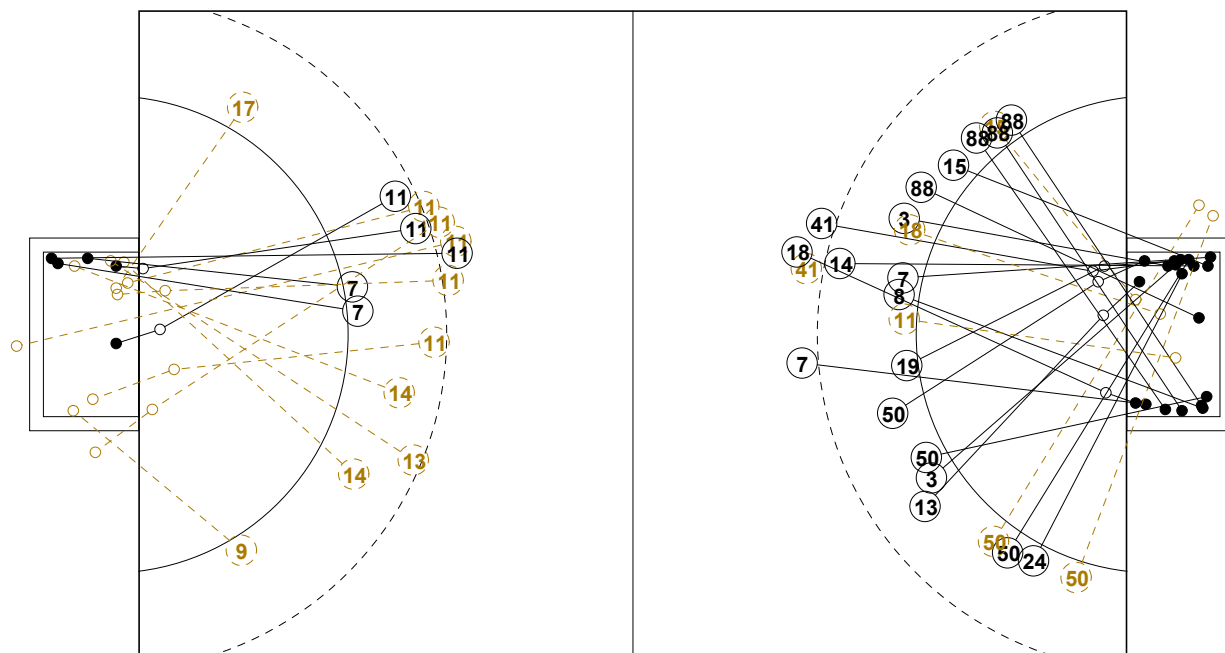

2016 IHF WOMEN'S YOUTH WORLD CHAMPIONSHIP IN SVK PICTORIAL MATCH STATISTICS

ROUND 1

MATCH 5

201612005-21-1/1

1st Half
19 : 9

2nd Half
14 : 41

2016 IHF WOMEN'S YOUTH WORLD CHAMPIONSHIP IN SVK

INDV/TEAM MATCH STATISTICS

OFFICIAL
HANDBALL
Women's Youth

PRELIMINARY
ROUND 1

GROUP B
MATCH 5

201612005-14-1/2
NTC
19/07/2016 21:45

No.	Name	Field Shot	Line Shot	Wing Shot	Fast Brk.	Brk. Thr.	Free Thr.	7m Thr.	Total	Rate %	ASST.	ERR.	WAR.	2'	D+DR	TIME
BRAZIL(BRA)																
<i>(COURT PLAYER)</i>																
3	FAURE Rafaela		3/3			1/1			4/4	100%		1				00:35:35
7	SANTOS Andrezza	1/1			1/1			1/1	3/3	100%	1	2				00:20:11
8	OLIVEIRA Mariah	1/1			1/1			2/2	4/4	100%	2					00:30:53
9	MENDES Gabriella					0/1			0/1	0.0%	2	2				00:34:47
11	CORREIA Bruna				0/1				0/1	0.0%		1				00:17:49
12	SOUZA Geandra									0.0%						00:10:38
13	ALBUQUERQUE I.	2/2	1/2		3/3				6/7	85.7%	2	2				00:25:37
14	LEMONS Mariana	1/1				0/1			1/2	50.0%			1			00:19:10
15	CURI Giovanna			0/1	2/2				2/3	66.7%		3				00:14:44
18	NOGUEIRA Gilvana	2/4	1/1			1/2			4/7	57.1%		1	1	1		00:21:30
19	BAPTISTA Bruna		1/2						1/2	50.0%			1			00:16:47
24	SANTOS Maria E.			1/1	0/1			2/2	3/4	75.0%						00:29:06
41	P.SANTOS Giulia	1/3							1/3	33.3%		1				00:15:18
50	SILVA Wendy		1/1	1/3	1/1			0/1	3/6	50.0%		1				00:24:59
87	ARRUDA Renata									0.0%	4	1				00:49:22
88	FELIX Jamily	1/1		2/3	6/6				9/10	90.0%						00:51:47
Total		9/13	7/9	4/8	14/16	2/5		5/6	41/57	71.9%	11	15	3	1		
<i>(GOALKEEPER)</i>																
12	SOUZA Geandra	2/3	0/2	1/2				1/1	4/8	50.0%						00:10:38
87	ARRUDA Renata	4/7	4/4	2/5	0/3	0/1			10/20	50.0%	4	1				00:49:22
Total		6/10	4/6	3/7	0/3	0/1		1/1	14/28	50.0%	4	1				

COURT PLAYER: GOALS/SHOTS

GOALKEEPER: SAVED/SHOTS

TEAM TOTALS	GOALS	SAVED	MISSED	POST	BLOCKED	TOTAL	RATE(%)
Field Shot	9	1	1		2	13	69.2%
Line Shot	7	2				9	77.8%
Wing Shot	4	2	2			8	50.0%
Fastbreak	14	2				16	87.5%
Breakthrough	2	2	1			5	40.0%
Free Throw							0.0%
7M-Throw	5	1				6	83.3%