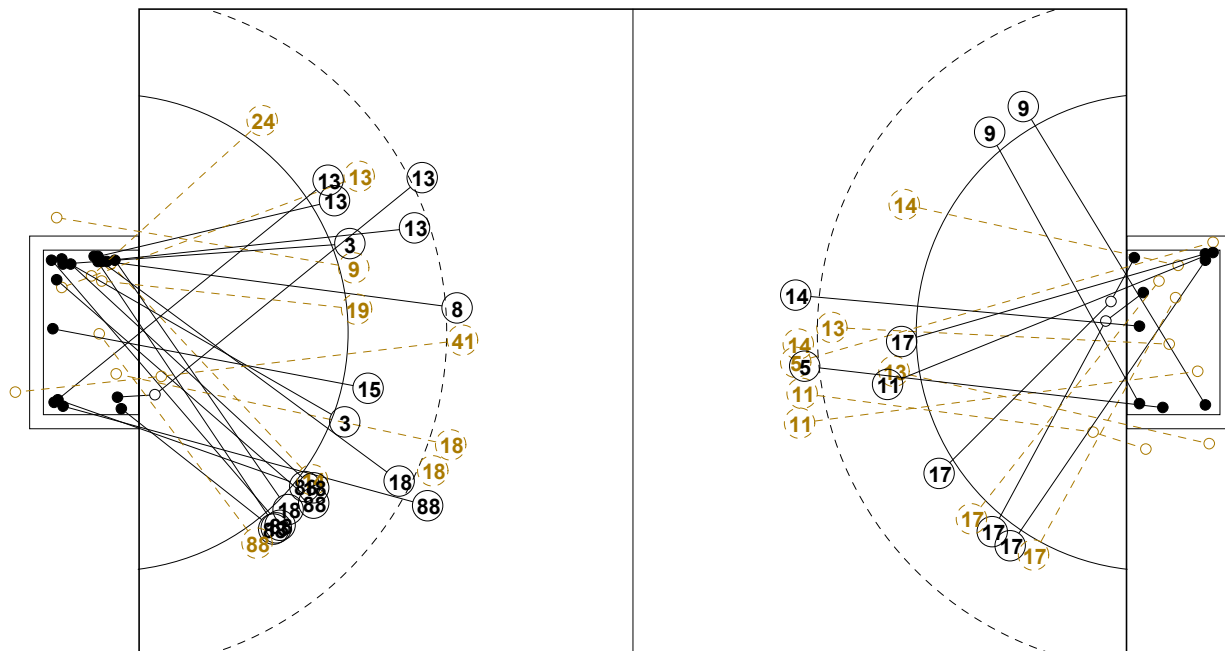

2016 IHF WOMEN'S YOUTH WORLD CHAMPIONSHIP IN SVK PICTORIAL MATCH STATISTICS

ROUND 1

MATCH 5

201612005-21-1/1

1st Half
19 : 9

2nd Half
14 : 41

2016 IHF WOMEN'S YOUTH WORLD CHAMPIONSHIP IN SVK

INDV/TEAM MATCH STATISTICS

OFFICIAL
HANDBALL
Women's Youth

PRELIMINARY
ROUND 1

GROUP B
MATCH 5

201612005-14-1/2
NTC
19/07/2016 21:45

No.	Name	Field Shot	Line Shot	Wing Shot	Fast Brk.	Brk. Thr.	Free Thr.	7m Thr.	Total	Rate %	ASST.	ERR.	WAR.	2'	D+DR	TIME
BRAZIL(BRA)																
<i>(COURT PLAYER)</i>																
3	FAURE Rafaela		3/3			1/1			4/4	100%		1				00:35:35
7	SANTOS Andrezza	1/1			1/1			1/1	3/3	100%	1	2				00:20:11
8	OLIVEIRA Mariah	1/1			1/1			2/2	4/4	100%	2					00:30:53
9	MENDES Gabriella					0/1			0/1	0.0%	2	2				00:34:47
11	CORREIA Bruna				0/1				0/1	0.0%		1				00:17:49
12	SOUZA Geandra									0.0%						00:10:38
13	ALBUQUERQUE I.	2/2	1/2		3/3				6/7	85.7%	2	2				00:25:37
14	LEMONS Mariana	1/1				0/1			1/2	50.0%			1			00:19:10
15	CURI Giovanna			0/1	2/2				2/3	66.7%		3				00:14:44
18	NOGUEIRA Gilvana	2/4	1/1			1/2			4/7	57.1%		1	1	1		00:21:30
19	BAPTISTA Bruna		1/2						1/2	50.0%			1			00:16:47
24	SANTOS Maria E.			1/1	0/1			2/2	3/4	75.0%						00:29:06
41	P.SANTOS Giulia	1/3							1/3	33.3%		1				00:15:18
50	SILVA Wendy		1/1	1/3	1/1			0/1	3/6	50.0%		1				00:24:59
87	ARRUDA Renata									0.0%	4	1				00:49:22
88	FELIX Jamily	1/1		2/3	6/6				9/10	90.0%						00:51:47
Total		9/13	7/9	4/8	14/16	2/5		5/6	41/57	71.9%	11	15	3	1		
<i>(GOALKEEPER)</i>																
12	SOUZA Geandra	2/3	0/2	1/2				1/1	4/8	50.0%						00:10:38
87	ARRUDA Renata	4/7	4/4	2/5	0/3	0/1			10/20	50.0%	4	1				00:49:22
Total		6/10	4/6	3/7	0/3	0/1		1/1	14/28	50.0%	4	1				

COURT PLAYER: GOALS/SHOTS

GOALKEEPER: SAVED/SHOTS

TEAM TOTALS	GOALS	SAVED	MISSED	POST	BLOCKED	TOTAL	RATE(%)
Field Shot	9	1	1		2	13	69.2%
Line Shot	7	2				9	77.8%
Wing Shot	4	2	2			8	50.0%
Fastbreak	14	2				16	87.5%
Breakthrough	2	2	1			5	40.0%
Free Throw							0.0%
7M-Throw	5	1				6	83.3%