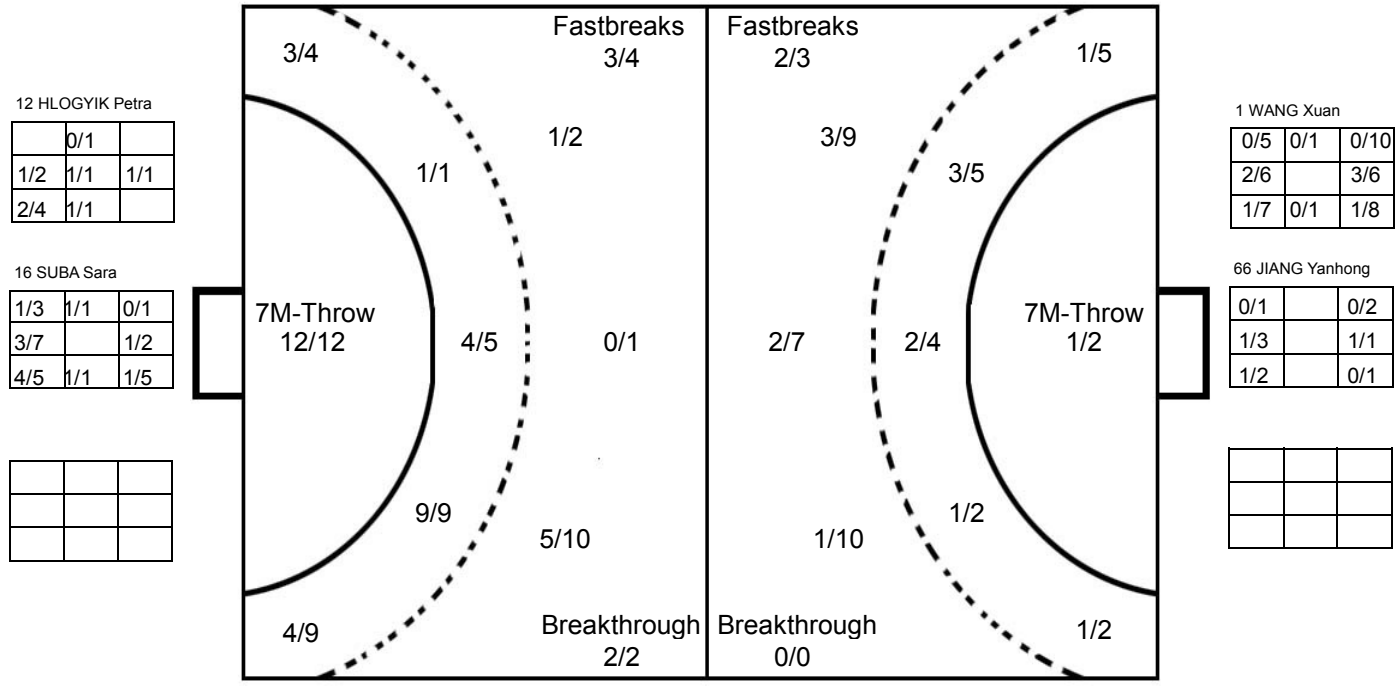

COURT PLAYER: GOALS/SHOTS

GOALKEEPER: SAVED/SHOTS

TEAM TOTALS	GOALS	SAVED	MISSED	POST	BLOCKED	TOTAL	RATE(%)
Field Shot	6	11	6		3	26	23.1%
Line Shot	6	4	1			11	54.5%
Wing Shot	2	3	1	1		7	28.6%
Fastbreak	2		1			3	66.7%
Breakthrough							0.0%
Free Throw							0.0%
7M-Throw	1			1		2	50.0%

2016 IHF WOMEN'S YOUTH WORLD CHAMPIONSHIP IN SVK MATCH SHOT REPORT

ROUND 1

MATCH 4

201612004-41-1/1

HUNGARY

2 PASZTOR Noemi	3 KUTI Bettina	4 PANKOTAI Luca	7 MARTON Greta	8 HUDAK Emma	12 HLOGYIK Petra	13 HORNYAK B.	14 PAL Tamara
3 1 1	1	1 1 1	3 1	1 1	1 1 7	1 1 1	1 2
Post - 0 Miss - 0 Block - 0	Post - 1 Miss - 0 Block - 0	Post - 0 Miss - 0 Block - 0	Post - 0 Miss - 1 Block - 0	Post - 0 Miss - 0 Block - 0	Post - 0 Miss - 0 Block - 0	Post - 1 Miss - 0 Block - 0	Post - 0 Miss - 1 Block - 0
15 HAFRA Noemi	16 SUBA Sara	17 LAKATOS Rita	18 SZABO Kitti	21 KLUJBER Katrin	23 FODOR Csenge	36 DANYI Bernadett	67 TOVIZI Petra
1 2		1 1	1	1			
Post - 0 Miss - 1 Block - 0	Post - 0 Miss - 0 Block - 0	Post - 0 Miss - 0 Block - 0	Post - 0 Miss - 0 Block - 0	Post - 0 Miss - 0 Block - 0	Post - 0 Miss - 0 Block - 0	Post - 0 Miss - 0 Block - 0	Post - 0 Miss - 0 Block - 0