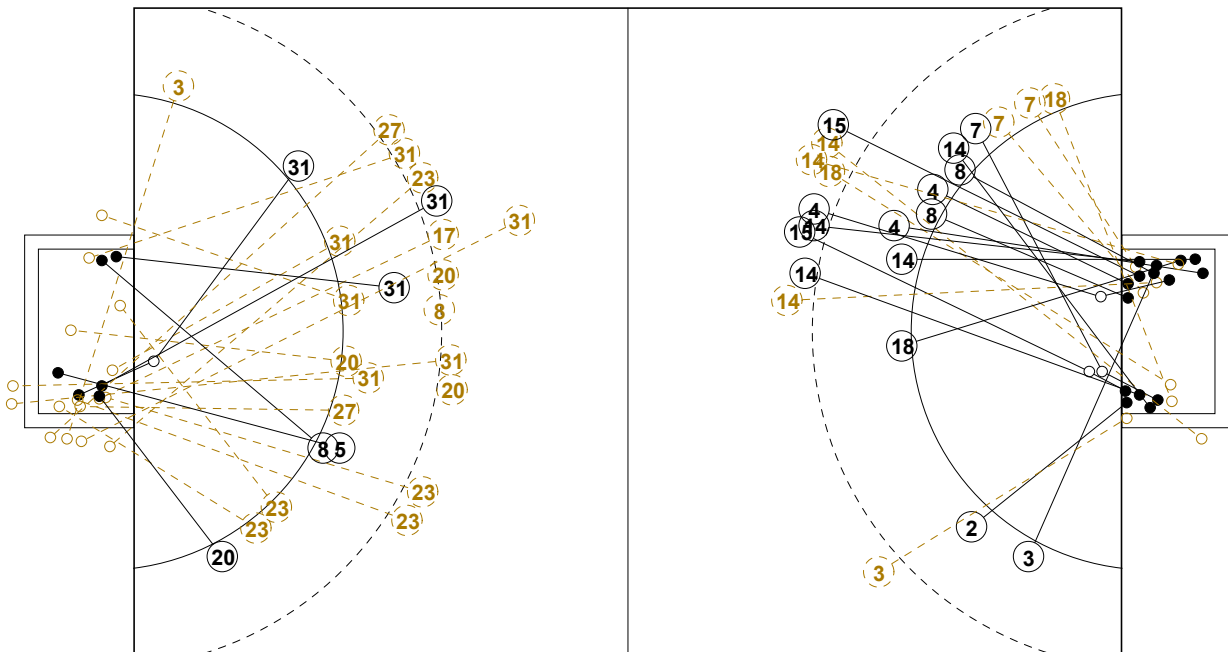

2016 IHF WOMEN'S YOUTH WORLD CHAMPIONSHIP IN SVK PICTORIAL MATCH STATISTICS

ROUND 1

MATCH 4

201612004-21-1/1

1st Half
24 : 10

2nd Half
17 : 44

2016 IHF WOMEN'S YOUTH WORLD CHAMPIONSHIP IN SVK

INDV/TEAM MATCH STATISTICS

OFFICIAL
HANDBALL
Women's Youth

PRELIMINARY
ROUND 1

GROUP B
MATCH 4

201612004-14-1/2
NTC
19/07/2016 09:30

No.	Name	Field Shot	Line Shot	Wing Shot	Fast Brk.	Brk. Thr.	Free Thr.	7m Thr.	Total	Rate %	ASST.	ERR.	WAR.	2'	D+DR	TIME
HUNGARY(HUN)																
<i>(COURT PLAYER)</i>																
2	PASZTOR Noemi		3/3	1/1	2/2				6/6	100%		1	1			00:39:36
3	KUTI Bettina	0/1		1/1					1/2	50.0%		1				00:29:39
4	PANKOTAI Luca	1/1	3/3						4/4	100%	1			2		00:35:06
7	MARTON Greta			4/8	1/2				5/10	50.0%	1					00:49:30
8	HUDAK Emma		2/2						2/2	100%	1			1		00:22:39
12	HLOGYIK Petra									0.0%						00:19:52
13	HORNYAK B.	0/1	2/2					12/12	14/15	93.3%	6					00:34:36
14	PAL Tamara	2/5	1/1			1/1			4/7	57.1%		1				00:23:31
15	HAFRA Noemi	2/3	1/1						3/4	75.0%	3	2	1			00:31:29
16	SUBA Sara									0.0%						00:40:08
17	LAKATOS Rita	1/1	1/2			1/1			3/4	75.0%	3	1	1			00:30:00
18	SZABO Kitti	0/1	1/1	0/1					1/3	33.3%	2			1		00:12:28
21	KLUJBER Katrin			1/2					1/2	50.0%						00:30:00
23	FODOR Csenge									0.0%						00:00:00
36	DANYI Bernadett									0.0%						00:00:00
67	TOVIZI Petra									0.0%						00:19:58
Total		6/13	14/15	7/13	3/4	2/2		12/12	44/59	74.6%	17	6	3	4		
<i>(GOALKEEPER)</i>																
12	HLOGYIK Petra	5/7	0/1	1/2					6/10	60.0%						00:19:52
16	SUBA Sara	6/10	4/9	2/3	0/2			0/1	12/25	48.0%						00:40:08
Total		11/17	4/10	3/5	0/2			0/1	18/35	51.4%						