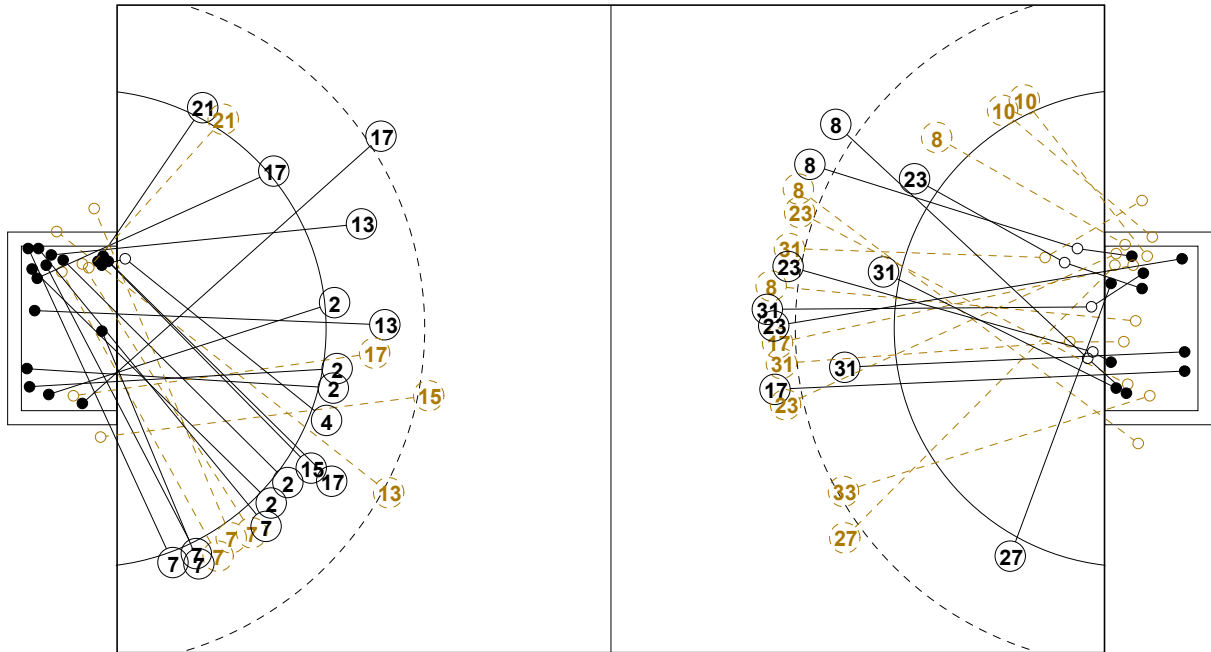

2016 IHF WOMEN'S YOUTH WORLD CHAMPIONSHIP IN SVK PICTORIAL MATCH STATISTICS

ROUND 1

MATCH 4

201612004-21-1/1

1st Half
24 : 10

2nd Half
17 : 44

2016 IHF WOMEN'S YOUTH WORLD CHAMPIONSHIP IN SVK

INDV/TEAM MATCH STATISTICS

OFFICIAL
HANDBALL
Women's Youth

PRELIMINARY
ROUND 1

GROUP B
MATCH 4

201612004-14-1/2
NTC
19/07/2016 09:30

No.	Name	Field Shot	Line Shot	Wing Shot	Fast Brk.	Brk. Thr.	Free Thr.	7m Thr.	Total	Rate %	ASST.	ERR.	WAR.	2'	D+DR	TIME
HUNGARY(HUN)																
<i>(COURT PLAYER)</i>																
2	PASZTOR Noemi		3/3	1/1	2/2				6/6	100%		1	1			00:39:36
3	KUTI Bettina	0/1		1/1					1/2	50.0%		1				00:29:39
4	PANKOTAI Luca	1/1	3/3						4/4	100%	1			2		00:35:06
7	MARTON Greta			4/8	1/2				5/10	50.0%	1					00:49:30
8	HUDAK Emma		2/2						2/2	100%	1			1		00:22:39
12	HLOGYIK Petra									0.0%						00:19:52
13	HORNYAK B.	0/1	2/2					12/12	14/15	93.3%	6					00:34:36
14	PAL Tamara	2/5	1/1			1/1			4/7	57.1%		1				00:23:31
15	HAFRA Noemi	2/3	1/1						3/4	75.0%	3	2	1			00:31:29
16	SUBA Sara									0.0%						00:40:08
17	LAKATOS Rita	1/1	1/2			1/1			3/4	75.0%	3	1	1			00:30:00
18	SZABO Kitti	0/1	1/1	0/1					1/3	33.3%	2			1		00:12:28
21	KLUJBER Katrin			1/2					1/2	50.0%						00:30:00
23	FODOR Csenge									0.0%						00:00:00
36	DANYI Bernadett									0.0%						00:00:00
67	TOVIZI Petra									0.0%						00:19:58
Total		6/13	14/15	7/13	3/4	2/2		12/12	44/59	74.6%	17	6	3	4		
<i>(GOALKEEPER)</i>																
12	HLOGYIK Petra	5/7	0/1	1/2					6/10	60.0%						00:19:52
16	SUBA Sara	6/10	4/9	2/3	0/2			0/1	12/25	48.0%						00:40:08
Total		11/17	4/10	3/5	0/2			0/1	18/35	51.4%						