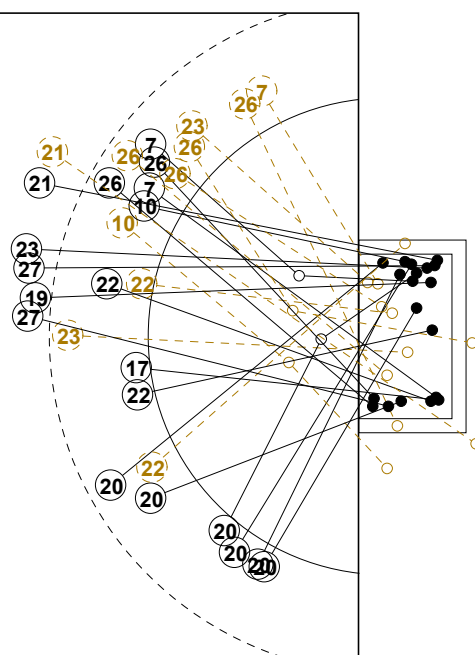

# 2016 IHF WOMEN'S YOUTH WORLD CHAMPIONSHIP IN SVK PICTORIAL MATCH STATISTICS

ROUND 4

MATCH 43

201612043-21-1/1

1st Half  
7 : 22

2nd Half  
39 : 17

## 2016 IHF WOMEN'S YOUTH WORLD CHAMPIONSHIP IN SVK

### INDV/TEAM MATCH STATISTICS

OFFICIAL  
HANDBALL  
Women's Youth

PRELIMINARY  
ROUND 4

GROUP C  
MATCH 43

201612043-14-1/2  
Nepela  
23/07/2016 16:00

No.	Name	Field Shot	Line Shot	Wing Shot	Fast Brk.	Brk. Thr.	Free Thr.	7m Thr.	Total	Rate %	ASST.	ERR.	WAR.	2'	D+DR	TIME
<b>KOREA(KOR)</b>																
<i>(COURT PLAYER)</i>																
6	CHOI Jina			1/3	0/1			1/1	2/5	40.0%						00:23:24
7	KIM Soyeon			0/1	2/2				2/3	66.7%						00:10:46
10	SONG Hyesoo		0/1			1/1			1/2	50.0%	1					00:12:47
16	KIM Suyeon									0.0%						00:50:38
17	GIM Namryeong		1/1						1/1	100%	1	1				00:35:39
18	CHOI Jihye		0/2						0/2	0.0%				1		00:04:13
19	SHIN Jinmi	1/1							1/1	100%	4			1		00:27:36
20	SEO Myungji			6/9	4/5				10/14	71.4%	2	2	1			00:59:34
21	KIM Seongmin	3/4						2/2	5/6	83.3%		4				00:28:30
22	KIM Sora		1/2		1/2				2/4	50.0%	1					00:24:18
23	GIM Ayeong	1/2			0/1			1/3	2/6	33.3%	3					00:18:14
26	CHUNG Yeyeong	3/3	1/1	0/1	4/7			1/1	9/13	69.2%	1	1				00:49:16
27	LEE Kyunghyun	2/2							2/2	100%	1	1				00:08:50
29	HONG Eunhye					1/1			1/1	100%		1				00:22:13
66	CHOI Heui ran		0/2					1/1	1/3	33.3%	1	2		1		00:26:12
88	PARK Joeun									0.0%	1					00:09:22
<b>Total</b>		10/12	3/9	7/14	11/18	2/2		6/8	39/63	61.9%	16	12	1	3		
<i>(GOALKEEPER)</i>																
16	KIM Suyeon	5/10	6/8	1/2	2/5	0/1		3/6	17/32	53.1%						00:50:38
88	PARK Joeun	1/2	2/3		1/1				4/6	66.7%	1					00:09:22
<b>Total</b>		6/12	8/11	1/2	3/6	0/1		3/6	21/38	55.3%	1					