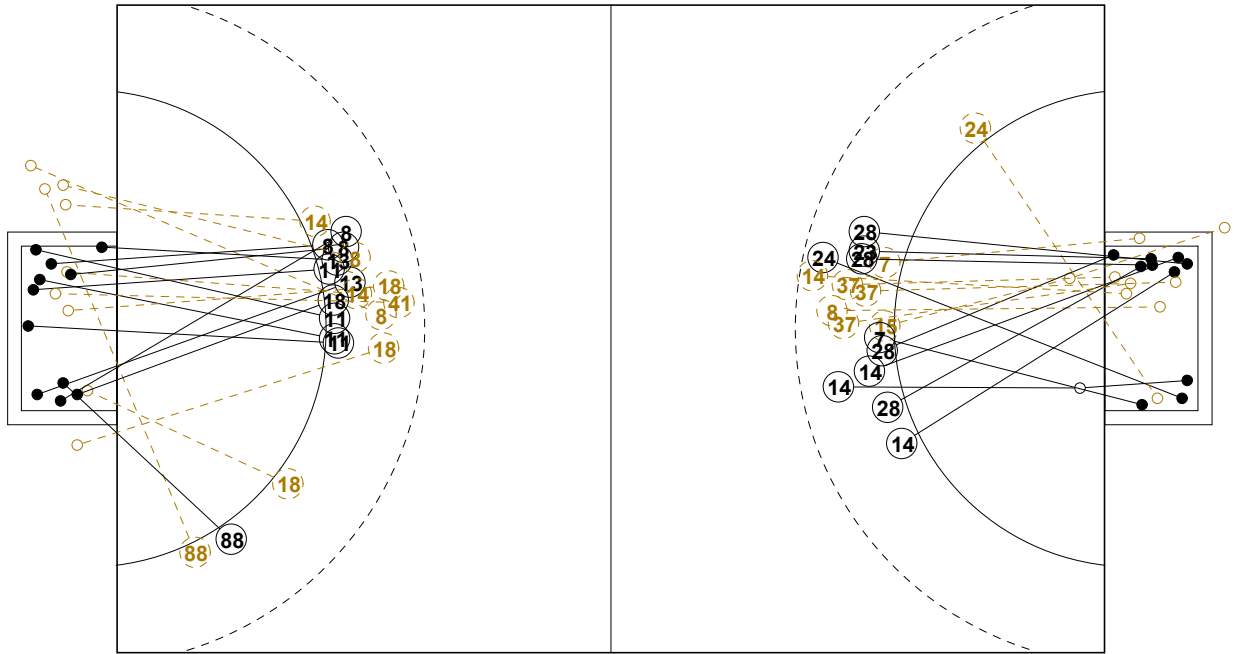

2016 IHF WOMEN'S YOUTH WORLD CHAMPIONSHIP IN SVK PICTORIAL MATCH STATISTICS

ROUND 4

MATCH 40

201612040-21-1/1

7M BRA

ESP 7M

1st Half
13 : 12

7M ESP

BRA 7M

2nd Half
26 : 29

2016 IHF WOMEN'S YOUTH WORLD CHAMPIONSHIP IN SVK

INDV/TEAM MATCH STATISTICS

OFFICIAL
HANDBALL
Women's Youth

PRELIMINARY
ROUND 4

GROUP B
MATCH 40

201612040-14-1/2
NTC
24/07/2016 16:00

No.	Name	Field Shot	Line Shot	Wing Shot	Fast Brk.	Brk. Thr.	Free Thr.	7m Thr.	Total	Rate %	ASST.	ERR.	WAR.	2'	D+DR	TIME
BRAZIL(BRA)																
<i>(COURT PLAYER)</i>																
3	FAURE Rafaela									0.0%						00:10:53
7	SANTOS Andrezza		2/2						2/2	100%		1				00:05:02
8	OLIVEIRA Mariah		2/5			1/1			3/6	50.0%	1	3				00:33:28
9	MENDES Gabriella		0/1						0/1	0.0%		2		1		00:17:03
11	CORREIA Bruna		5/5						5/5	100%		2		1		00:42:06
12	SOUZA Geandra									0.0%						00:40:20
13	ALBUQUERQUE I.		4/5		1/1	1/1			6/7	85.7%	2	3	1			00:47:24
14	LEMONS Mariana	0/1	0/2				0/1		0/4	0.0%	1	1	1	2		00:50:46
15	CURI Giovanna									0.0%						00:16:17
18	NOGUEIRA Gilvana	1/1	1/4						2/5	40.0%		1				00:15:24
19	BAPTISTA Bruna									0.0%						00:10:14
24	SANTOS Maria E.			2/2				5/5	7/7	100%						00:29:04
41	P.SANTOS Giulia	2/3	1/1						3/4	75.0%				1		00:22:48
50	SILVA Wendy									0.0%						00:24:17
87	ARRUDA Renata									0.0%						00:19:40
88	FELIX Jamily			0/2	1/1				1/3	33.3%			1			00:29:50
Total		3/5	15/25	2/4	2/2	2/2	0/1	5/5	29/44	65.9%	4	13	3	5		
<i>(GOALKEEPER)</i>																
12	SOUZA Geandra	1/2	6/19	1/3		0/1		1/2	9/27	33.3%						00:40:20
87	ARRUDA Renata	0/1	1/7					0/1	1/9	11.1%						00:19:40
Total		1/3	7/26	1/3		0/1		1/3	10/36	27.8%						