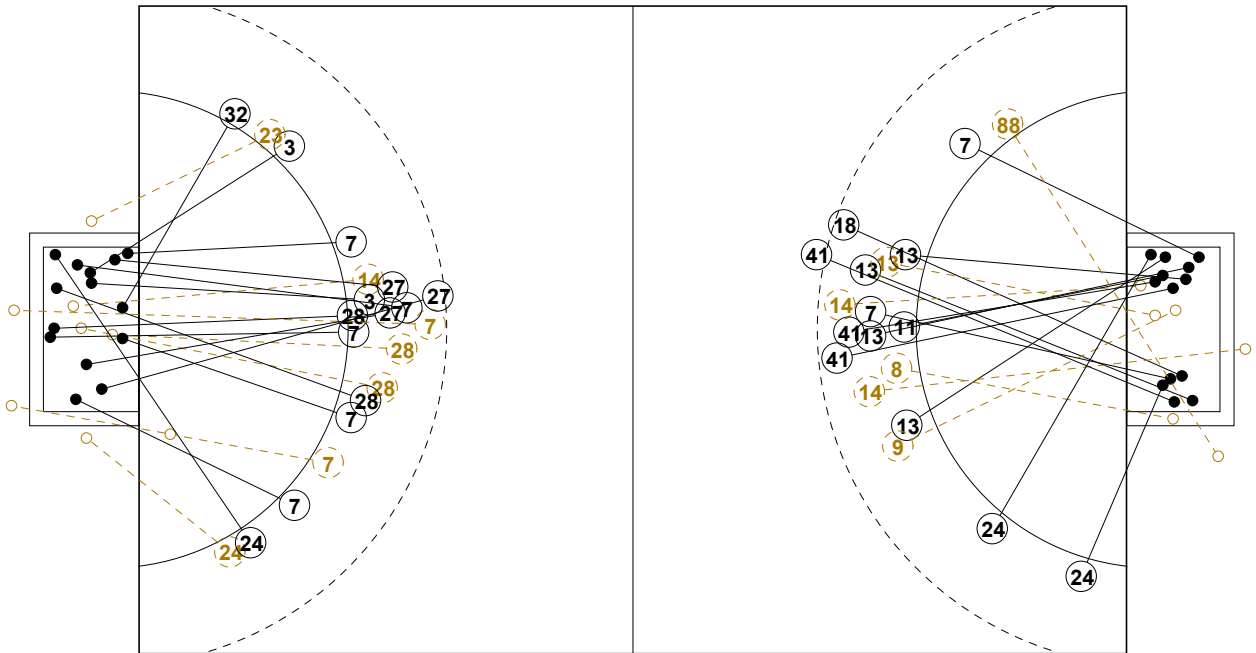

2016 IHF WOMEN'S YOUTH WORLD CHAMPIONSHIP IN SVK PICTORIAL MATCH STATISTICS

ROUND 4

MATCH 40

201612040-21-1/1

7M BRA

ESP 7M

1st Half
13 : 12

7M ESP

BRA 7M

2nd Half
26 : 29

2016 IHF WOMEN'S YOUTH WORLD CHAMPIONSHIP IN SVK

INDV/TEAM MATCH STATISTICS

OFFICIAL
HANDBALL
Women's Youth

PRELIMINARY
ROUND 4

GROUP B
MATCH 40

201612040-14-1/2
NTC
24/07/2016 16:00

No.	Name	Field Shot	Line Shot	Wing Shot	Fast Brk.	Brk. Thr.	Free Thr.	7m Thr.	Total	Rate %	ASST.	ERR.	WAR.	2'	D+DR	TIME
BRAZIL(BRA)																
<i>(COURT PLAYER)</i>																
3	FAURE Rafaela									0.0%						00:10:53
7	SANTOS Andrezza		2/2						2/2	100%		1				00:05:02
8	OLIVEIRA Mariah		2/5			1/1			3/6	50.0%	1	3				00:33:28
9	MENDES Gabriella		0/1						0/1	0.0%		2		1		00:17:03
11	CORREIA Bruna		5/5						5/5	100%		2		1		00:42:06
12	SOUZA Geandra									0.0%						00:40:20
13	ALBUQUERQUE I.		4/5		1/1	1/1			6/7	85.7%	2	3	1			00:47:24
14	LEMONS Mariana	0/1	0/2				0/1		0/4	0.0%	1	1	1	2		00:50:46
15	CURI Giovanna									0.0%						00:16:17
18	NOGUEIRA Gilvana	1/1	1/4						2/5	40.0%		1				00:15:24
19	BAPTISTA Bruna									0.0%						00:10:14
24	SANTOS Maria E.			2/2				5/5	7/7	100%						00:29:04
41	P.SANTOS Giulia	2/3	1/1						3/4	75.0%				1		00:22:48
50	SILVA Wendy									0.0%						00:24:17
87	ARRUDA Renata									0.0%						00:19:40
88	FELIX Jamily			0/2	1/1				1/3	33.3%			1			00:29:50
Total		3/5	15/25	2/4	2/2	2/2	0/1	5/5	29/44	65.9%	4	13	3	5		
<i>(GOALKEEPER)</i>																
12	SOUZA Geandra	1/2	6/19	1/3		0/1		1/2	9/27	33.3%						00:40:20
87	ARRUDA Renata	0/1	1/7					0/1	1/9	11.1%						00:19:40
Total		1/3	7/26	1/3		0/1		1/3	10/36	27.8%						