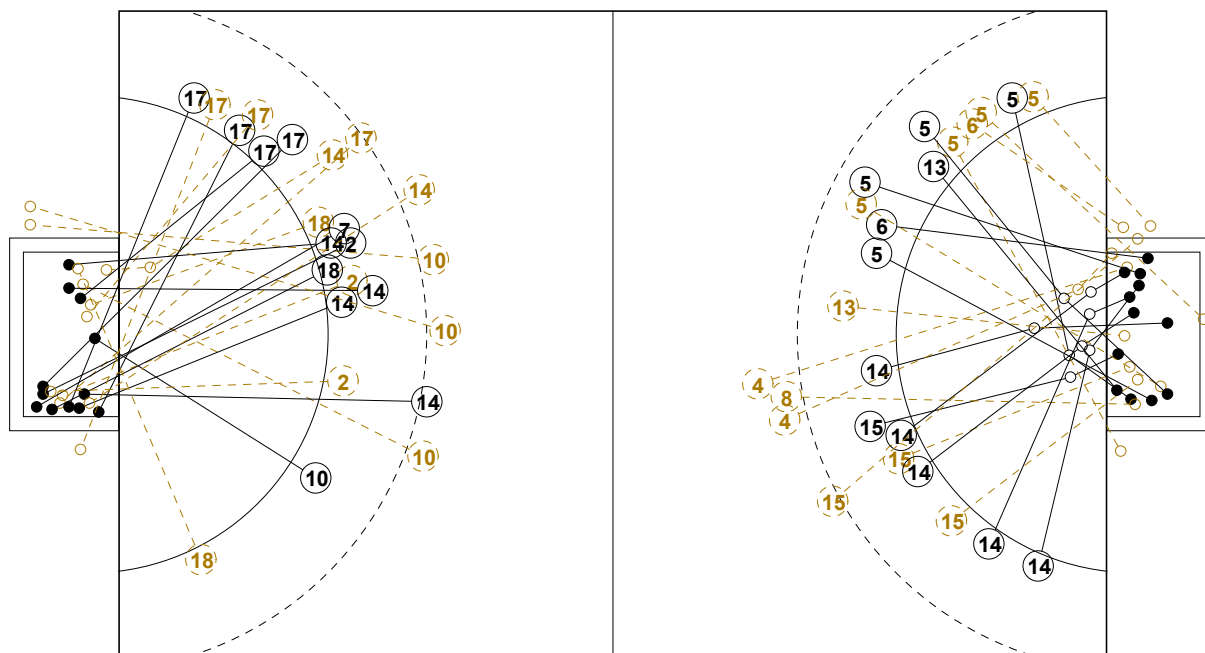

2016 IHF WOMEN'S YOUTH WORLD CHAMPIONSHIP IN SVK PICTORIAL MATCH STATISTICS

ROUND 1

MATCH 3

201612003-21-1/1

1st Half
9 : 13

2nd Half
25 : 25

2016 IHF WOMEN'S YOUTH WORLD CHAMPIONSHIP IN SVK

INDV/TEAM MATCH STATISTICS

OFFICIAL
HANDBALL
Women's Youth

PRELIMINARY
ROUND 1

GROUP A
MATCH 3

201612003-14-1/2
Nepela
19/07/2016 14:00

No.	Name	Field Shot	Line Shot	Wing Shot	Fast Brk.	Brk. Thr.	Free Thr.	7m Thr.	Total	Rate %	ASST.	ERR.	WAR.	2'	D+DR	TIME
JAPAN(JPN)																
<i>(COURT PLAYER)</i>																
1	ENOKI Wakana									0.0%	1	2				01:00:00
2	SAWADA Nodoka		0/1		1/3				1/4	25.0%		2	1	1		00:24:09
3	HAYASHI Reika				1/1				1/1	100%		3				00:28:44
4	HAMA Mahiro	0/2			1/1				1/3	33.3%		2	1			00:30:01
5	YOSHIOKA Saya			2/6	2/3	1/1			5/10	50.0%		2				00:52:25
6	YUKUMOTO Akari			0/3	1/1				1/4	25.0%		2		2		00:41:36
8	NAMIKI Risa	0/3		1/1				2/2	3/6	50.0%	1	2				00:29:36
9	NAKAMURA Chika									0.0%						00:00:00
10	NOZAKI Miku									0.0%						00:00:22
11	SHINKAWA Shio									0.0%						00:00:00
12	KANAYAMA Momoka									0.0%						00:00:00
13	NAKAMURA Fuka	0/1	1/2					1/2	2/5	40.0%	1	2				00:38:28
14	NAKAYAMA Kaho			3/3	2/3	1/1		2/3	8/10	80.0%	1	2				00:52:53
15	KINJO Arisa	0/2	0/2	1/1		1/1		1/1	3/7	42.9%		3	1			00:56:36
17	HATTA Momoko									0.0%						00:00:00
18	NAKASUJI Rinko									0.0%						00:00:00
Total		0/8	1/5	7/14	8/12	3/3		6/8	25/50	50.0%	4	22	3	3		
<i>(GOALKEEPER)</i>																
1	ENOKI Wakana	4/9	3/9	3/8	3/7	1/6			14/39	35.9%	1	2				01:00:00
Total		4/9	3/9	3/8	3/7	1/6			14/39	35.9%	1	2				