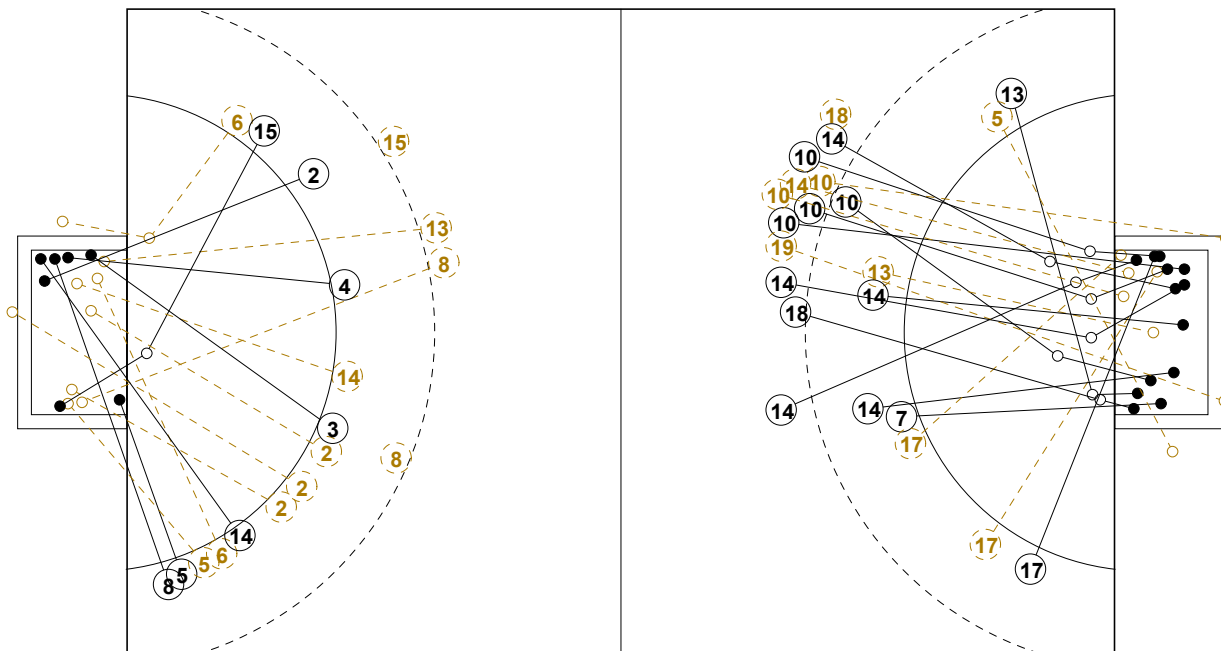

2016 IHF WOMEN'S YOUTH WORLD CHAMPIONSHIP IN SVK PICTORIAL MATCH STATISTICS

ROUND 1

MATCH 3

201612003-21-1/1

1st Half
9 : 13

2nd Half
25 : 25

2016 IHF WOMEN'S YOUTH WORLD CHAMPIONSHIP IN SVK

INDV/TEAM MATCH STATISTICS

OFFICIAL
HANDBALL
Women's Youth

PRELIMINARY
ROUND 1

GROUP A
MATCH 3

201612003-14-1/2
Nepela
19/07/2016 14:00

No.	Name	Field Shot	Line Shot	Wing Shot	Fast Brk.	Brk. Thr.	Free Thr.	7m Thr.	Total	Rate %	ASST.	ERR.	WAR.	2'	D+DR	TIME
JAPAN(JPN)																
<i>(COURT PLAYER)</i>																
1	ENOKI Wakana									0.0%	1	2				01:00:00
2	SAWADA Nodoka		0/1		1/3				1/4	25.0%		2	1	1		00:24:09
3	HAYASHI Reika				1/1				1/1	100%		3				00:28:44
4	HAMA Mahiro	0/2			1/1				1/3	33.3%		2	1			00:30:01
5	YOSHIOKA Saya			2/6	2/3	1/1			5/10	50.0%		2				00:52:25
6	YUKUMOTO Akari			0/3	1/1				1/4	25.0%		2		2		00:41:36
8	NAMIKI Risa	0/3		1/1				2/2	3/6	50.0%	1	2				00:29:36
9	NAKAMURA Chika									0.0%						00:00:00
10	NOZAKI Miku									0.0%						00:00:22
11	SHINKAWA Shio									0.0%						00:00:00
12	KANAYAMA Momoka									0.0%						00:00:00
13	NAKAMURA Fuka	0/1	1/2					1/2	2/5	40.0%	1	2				00:38:28
14	NAKAYAMA Kaho			3/3	2/3	1/1		2/3	8/10	80.0%	1	2				00:52:53
15	KINJO Arisa	0/2	0/2	1/1		1/1		1/1	3/7	42.9%		3	1			00:56:36
17	HATTA Momoko									0.0%						00:00:00
18	NAKASUJI Rinko									0.0%						00:00:00
Total		0/8	1/5	7/14	8/12	3/3		6/8	25/50	50.0%	4	22	3	3		
<i>(GOALKEEPER)</i>																
1	ENOKI Wakana	4/9	3/9	3/8	3/7	1/6			14/39	35.9%	1	2				01:00:00
Total		4/9	3/9	3/8	3/7	1/6			14/39	35.9%	1	2				