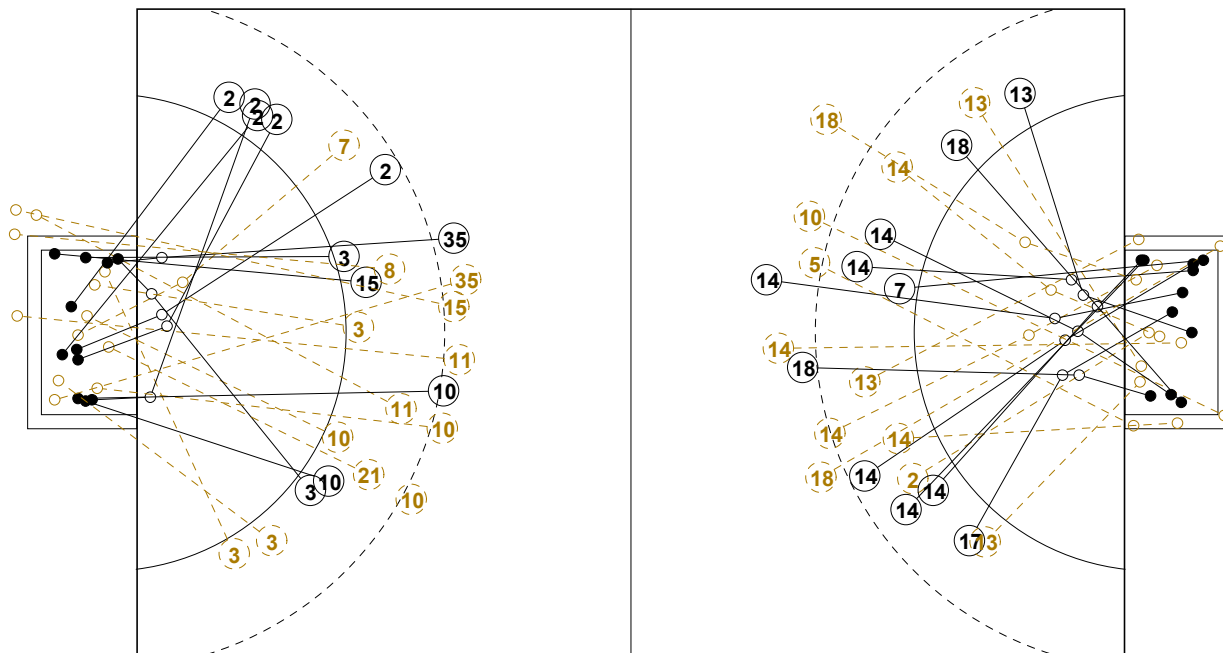

2016 IHF WOMEN'S YOUTH WORLD CHAMPIONSHIP IN SVK PICTORIAL MATCH STATISTICS

ROUND 4

MATCH 37

201612037-21-1/1

1st Half
12 : 12

2nd Half
30 : 22

2016 IHF WOMEN'S YOUTH WORLD CHAMPIONSHIP IN SVK

INDV/TEAM MATCH STATISTICS

OFFICIAL
HANDBALL
Women's Youth

PRELIMINARY
ROUND 4

GROUP A
MATCH 37

201612037-14-1/2
Nepela
24/07/2016 16:00

No.	Name	Field Shot	Line Shot	Wing Shot	Fast Brk.	Brk. Thr.	Free Thr.	7m Thr.	Total	Rate %	ASST.	ERR.	WAR.	2'	D+DR	TIME
CROATIA(CRO)																
<i>(COURT PLAYER)</i>																
1	BESEN Lucija	0/1							0/1	0.0%						00:48:45
2	JAPUNDA Tena	1/1		4/5				3/4	8/10	80.0%						00:51:24
3	KARLOVCAN Korina		2/3	0/2					2/5	40.0%						00:39:00
7	FRANUSIC Lea		0/1						0/1	0.0%						00:01:45
8	MIKOLIC Katja		1/1		0/1				1/2	50.0%		1				00:34:29
10	PLETIKOSIC Matea	1/4	1/2						2/6	33.3%		6				00:26:50
11	KALCIC Antonela	0/1	0/1						0/2	0.0%		2				00:18:00
12	SAFAR Iva									0.0%						00:11:15
15	MRDEN Ivona	1/3	2/2						3/5	60.0%		2	1	1		00:36:57
16	ECIMOVIC M.									0.0%						00:00:00
17	PAPAC Iva	0/1	0/1						0/2	0.0%		4				00:37:54
18	JURLIN Gabrijela									0.0%				1		00:09:22
21	DOBRIC Anna		0/1						0/1	0.0%		1				00:22:31
25	HORVAT Magdalena			2/2					2/2	100%						00:20:18
34	PAVLOVIC Lara	1/1						1/1	2/2	100%						00:07:57
35	MRAZOVIC K.	2/5	0/1						2/6	33.3%		1		1		00:45:13
Total		6/17	6/13	6/9	0/1			4/5	22/45	48.9%		17	1	3		
<i>(GOALKEEPER)</i>																
1	BESEN Lucija	2/9	3/7	2/6	1/5	0/1		0/2	8/30	26.7%						00:48:45
12	SAFAR Iva	0/1		0/2	1/5				1/8	12.5%						00:11:15
Total		2/10	3/7	2/8	2/10	0/1		0/2	9/38	23.7%						