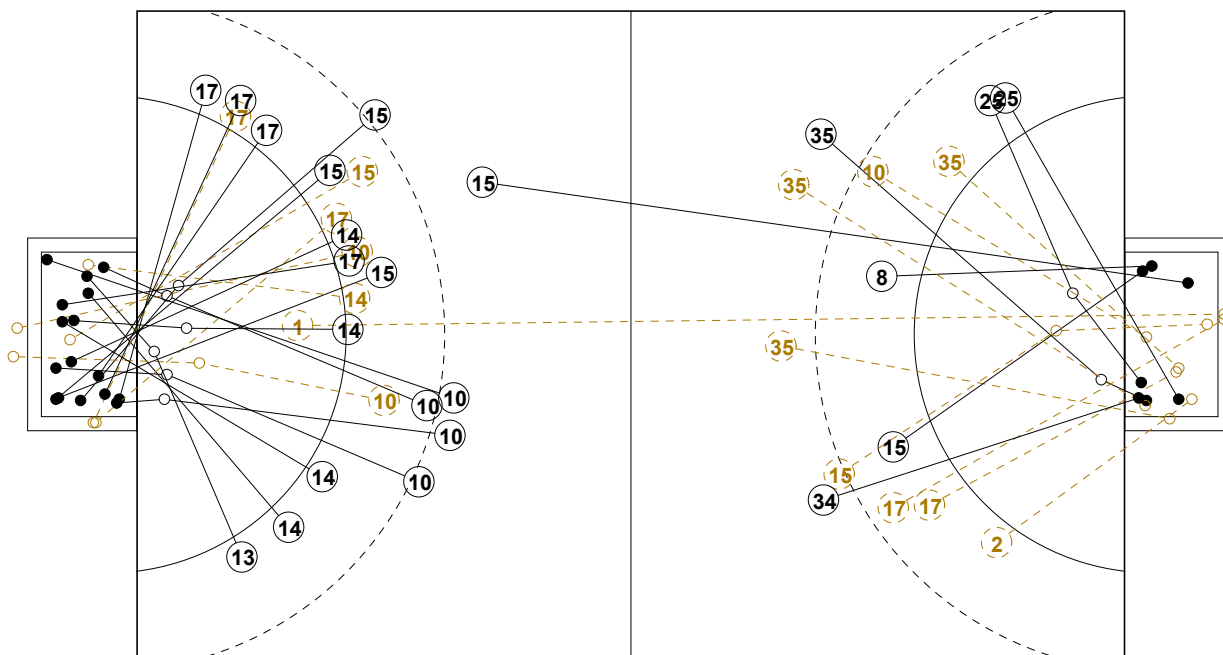

2016 IHF WOMEN'S YOUTH WORLD CHAMPIONSHIP IN SVK PICTORIAL MATCH STATISTICS

ROUND 4

MATCH 37

201612037-21-1/1

1st Half
12 : 12

2nd Half
30 : 22

2016 IHF WOMEN'S YOUTH WORLD CHAMPIONSHIP IN SVK

INDV/TEAM MATCH STATISTICS

OFFICIAL
HANDBALL
Women's Youth

PRELIMINARY
ROUND 4

GROUP A
MATCH 37

201612037-14-1/2
Nepela
24/07/2016 16:00

No.	Name	Field Shot	Line Shot	Wing Shot	Fast Brk.	Brk. Thr.	Free Thr.	7m Thr.	Total	Rate %	ASST.	ERR.	WAR.	2'	D+DR	TIME
CROATIA(CRO)																
<i>(COURT PLAYER)</i>																
1	BESEN Lucija	0/1							0/1	0.0%						00:48:45
2	JAPUNDA Tena	1/1		4/5				3/4	8/10	80.0%						00:51:24
3	KARLOVCAN Korina		2/3	0/2					2/5	40.0%						00:39:00
7	FRANUSIC Lea		0/1						0/1	0.0%						00:01:45
8	MIKOLIC Katja		1/1		0/1				1/2	50.0%		1				00:34:29
10	PLETIKOSIC Matea	1/4	1/2						2/6	33.3%		6				00:26:50
11	KALCIC Antonela	0/1	0/1						0/2	0.0%		2				00:18:00
12	SAFAR Iva									0.0%						00:11:15
15	MRDEN Ivona	1/3	2/2						3/5	60.0%		2	1	1		00:36:57
16	ECIMOVIC M.									0.0%						00:00:00
17	PAPAC Iva	0/1	0/1						0/2	0.0%		4				00:37:54
18	JURLIN Gabrijela									0.0%				1		00:09:22
21	DOBRIC Anna		0/1						0/1	0.0%		1				00:22:31
25	HORVAT Magdalena			2/2					2/2	100%						00:20:18
34	PAVLOVIC Lara	1/1						1/1	2/2	100%						00:07:57
35	MRAZOVIC K.	2/5	0/1						2/6	33.3%		1		1		00:45:13
Total		6/17	6/13	6/9	0/1			4/5	22/45	48.9%		17	1	3		
<i>(GOALKEEPER)</i>																
1	BESEN Lucija	2/9	3/7	2/6	1/5	0/1		0/2	8/30	26.7%						00:48:45
12	SAFAR Iva	0/1		0/2	1/5				1/8	12.5%						00:11:15
Total		2/10	3/7	2/8	2/10	0/1		0/2	9/38	23.7%						