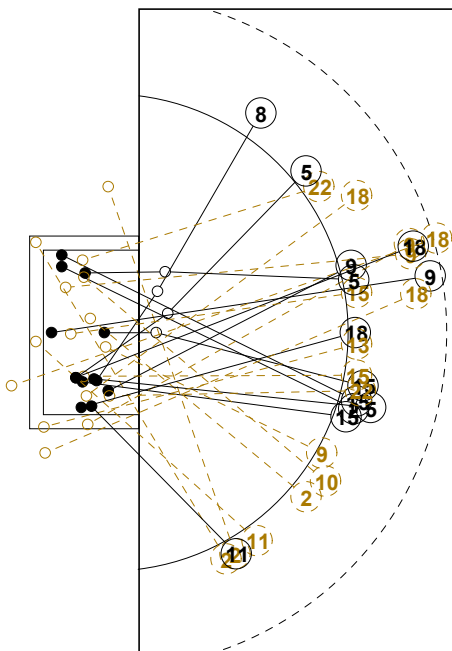

2016 IHF WOMEN'S YOUTH WORLD CHAMPIONSHIP IN SVK PICTORIAL MATCH STATISTICS

ROUND 3

MATCH 32

201612032-21-1/1

7M FRA

1st Half
13 : 21

KOR 7M

7M KOR

2nd Half
37 : 31

FRA 7M

2016 IHF WOMEN'S YOUTH WORLD CHAMPIONSHIP IN SVK

INDV/TEAM MATCH STATISTICS

OFFICIAL
HANDBALL
Women's Youth

PRELIMINARY
ROUND 3

GROUP C
MATCH 32

201612032-14-1/2
Nepela
22/07/2016 12:00

No.	Name	Field Shot	Line Shot	Wing Shot	Fast Brk.	Brk. Thr.	Free Thr.	7m Thr.	Total	Rate %	ASST.	ERR.	WAR.	2'	D+DR	TIME
KOREA(KOR)																
<i>(COURT PLAYER)</i>																
6	CHOI Jina									0.0%						00:00:00
7	KIM Soyeon			7/9	3/4				10/13	76.9%		3				01:00:00
10	SONG Hyesoo	0/2	0/1	0/1	0/1	3/4			3/9	33.3%	8	2		1		00:56:51
16	KIM Suyeon									0.0%						00:00:12
17	GIM Namryeong									0.0%						00:00:00
18	CHOI Jihye			4/7				1/2	5/9	55.6%			1			00:34:57
19	SHIN Jinmi		0/1		4/6	1/3			5/10	50.0%		3				00:59:36
20	SEO Myungji									0.0%						00:01:07
21	KIM Seongmin									0.0%						00:00:00
22	KIM Sora		2/2						2/2	100%	2	1	1			00:59:44
23	GIM Ayeong	2/6	1/1		0/1			7/8	10/16	62.5%	1	3	1			01:00:00
26	CHUNG Yeyeong									0.0%		1				00:02:47
27	LEE Kyunghyun									0.0%						00:00:00
29	HONG Eunhye			1/5	1/1				2/6	33.3%		1		1		00:22:26
66	CHOI Heui ran									0.0%						00:00:00
88	PARK Joeun									0.0%	2					00:59:48
Total		2/8	3/5	12/22	8/13	4/7		8/10	37/65	56.9%	13	14	3	2		
<i>(GOALKEEPER)</i>																
16	KIM Suyeon							0/1	0/1	0.0%						00:00:12
88	PARK Joeun	3/6	9/14	0/7	5/10	1/11			18/48	37.5%	2					00:59:48
Total		3/6	9/14	0/7	5/10	1/11		0/1	18/49	36.7%	2					

COURT PLAYER: GOALS/SHOTS

GOALKEEPER: SAVED/SHOTS

TEAM TOTALS	GOALS	SAVED	MISSED	POST	BLOCKED	TOTAL	RATE(%)
Field Shot	2	2		1	3	8	25.0%
Line Shot	3	2				5	60.0%
Wing Shot	12	5	3	2		22	54.5%
Fastbreak	8	4		1		13	61.5%
Breakthrough	4	3				7	57.1%
Free Throw							0.0%
7M-Throw	8	2				10	80.0%