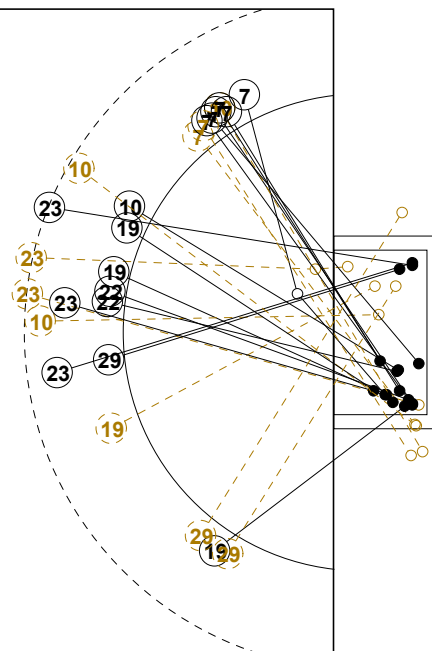

2016 IHF WOMEN'S YOUTH WORLD CHAMPIONSHIP IN SVK PICTORIAL MATCH STATISTICS

ROUND 3

MATCH 32

201612032-21-1/1

7M FRA

1st Half
13 : 21

KOR 7M

7M KOR

2nd Half
37 : 31

FRA 7M

2016 IHF WOMEN'S YOUTH WORLD CHAMPIONSHIP IN SVK

INDV/TEAM MATCH STATISTICS

OFFICIAL
HANDBALL
Women's Youth

PRELIMINARY
ROUND 3

GROUP C
MATCH 32

201612032-14-1/2
Nepela
22/07/2016 12:00

No.	Name	Field Shot	Line Shot	Wing Shot	Fast Brk.	Brk. Thr.	Free Thr.	7m Thr.	Total	Rate %	ASST.	ERR.	WAR.	2'	D+DR	TIME
KOREA(KOR)																
<i>(COURT PLAYER)</i>																
6	CHOI Jina									0.0%						00:00:00
7	KIM Soyeon			7/9	3/4				10/13	76.9%		3				01:00:00
10	SONG Hyesoo	0/2	0/1	0/1	0/1	3/4			3/9	33.3%	8	2		1		00:56:51
16	KIM Suyeon									0.0%						00:00:12
17	GIM Namryeong									0.0%						00:00:00
18	CHOI Jihye			4/7				1/2	5/9	55.6%			1			00:34:57
19	SHIN Jinmi		0/1		4/6	1/3			5/10	50.0%		3				00:59:36
20	SEO Myungji									0.0%						00:01:07
21	KIM Seongmin									0.0%						00:00:00
22	KIM Sora		2/2						2/2	100%	2	1	1			00:59:44
23	GIM Ayeong	2/6	1/1		0/1			7/8	10/16	62.5%	1	3	1			01:00:00
26	CHUNG Yeyeong									0.0%		1				00:02:47
27	LEE Kyunghyun									0.0%						00:00:00
29	HONG Eunhye			1/5	1/1				2/6	33.3%		1		1		00:22:26
66	CHOI Heui ran									0.0%						00:00:00
88	PARK Joeun									0.0%	2					00:59:48
Total		2/8	3/5	12/22	8/13	4/7		8/10	37/65	56.9%	13	14	3	2		
<i>(GOALKEEPER)</i>																
16	KIM Suyeon							0/1	0/1	0.0%						00:00:12
88	PARK Joeun	3/6	9/14	0/7	5/10	1/11			18/48	37.5%	2					00:59:48
Total		3/6	9/14	0/7	5/10	1/11		0/1	18/49	36.7%	2					

COURT PLAYER: GOALS/SHOTS

GOALKEEPER: SAVED/SHOTS

TEAM TOTALS	GOALS	SAVED	MISSED	POST	BLOCKED	TOTAL	RATE(%)
Field Shot	2	2		1	3	8	25.0%
Line Shot	3	2				5	60.0%
Wing Shot	12	5	3	2		22	54.5%
Fastbreak	8	4		1		13	61.5%
Breakthrough	4	3				7	57.1%
Free Throw							0.0%
7M-Throw	8	2				10	80.0%