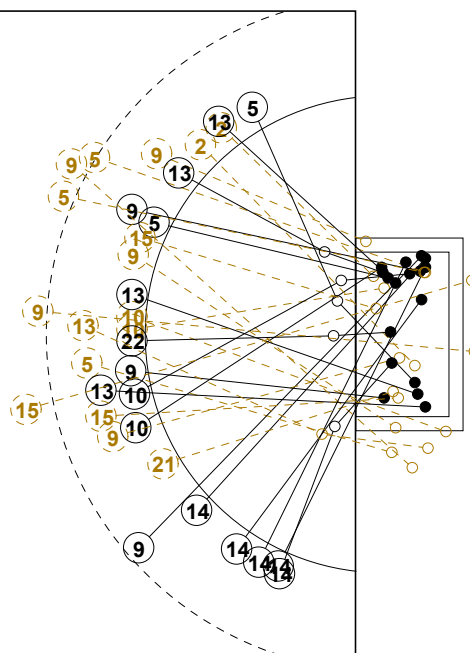

2016 IHF WOMEN'S YOUTH WORLD CHAMPIONSHIP IN SVK PICTORIAL MATCH STATISTICS

ROUND 3

MATCH 32

201612032-21-1/1

7M FRA

1st Half
13 : 21

KOR 7M

7M KOR

2nd Half
37 : 31

FRA 7M

2016 IHF WOMEN'S YOUTH WORLD CHAMPIONSHIP IN SVK

INDV/TEAM MATCH STATISTICS

OFFICIAL
HANDBALL
Women's Youth

PRELIMINARY
ROUND 3

GROUP C
MATCH 32

201612032-14-1/2
Nepela
22/07/2016 12:00

No.	Name	Field Shot	Line Shot	Wing Shot	Fast Brk.	Brk. Thr.	Free Thr.	7m Thr.	Total	Rate %	ASST.	ERR.	WAR.	2'	D+DR	TIME
KOREA(KOR)																
<i>(COURT PLAYER)</i>																
6	CHOI Jina									0.0%						00:00:00
7	KIM Soyeon			7/9	3/4				10/13	76.9%		3				01:00:00
10	SONG Hyesoo	0/2	0/1	0/1	0/1	3/4			3/9	33.3%	8	2		1		00:56:51
16	KIM Suyeon									0.0%						00:00:12
17	GIM Namryeong									0.0%						00:00:00
18	CHOI Jihye			4/7				1/2	5/9	55.6%			1			00:34:57
19	SHIN Jinmi		0/1		4/6	1/3			5/10	50.0%		3				00:59:36
20	SEO Myungji									0.0%						00:01:07
21	KIM Seongmin									0.0%						00:00:00
22	KIM Sora		2/2						2/2	100%	2	1	1			00:59:44
23	GIM Ayeong	2/6	1/1		0/1			7/8	10/16	62.5%	1	3	1			01:00:00
26	CHUNG Yeyeong									0.0%		1				00:02:47
27	LEE Kyunghyun									0.0%						00:00:00
29	HONG Eunhye			1/5	1/1				2/6	33.3%		1		1		00:22:26
66	CHOI Heui ran									0.0%						00:00:00
88	PARK Joeun									0.0%	2					00:59:48
Total		2/8	3/5	12/22	8/13	4/7		8/10	37/65	56.9%	13	14	3	2		
<i>(GOALKEEPER)</i>																
16	KIM Suyeon							0/1	0/1	0.0%						00:00:12
88	PARK Joeun	3/6	9/14	0/7	5/10	1/11			18/48	37.5%	2					00:59:48
Total		3/6	9/14	0/7	5/10	1/11		0/1	18/49	36.7%	2					

COURT PLAYER: GOALS/SHOTS

GOALKEEPER: SAVED/SHOTS

TEAM TOTALS	GOALS	SAVED	MISSED	POST	BLOCKED	TOTAL	RATE(%)
Field Shot	2	2		1	3	8	25.0%
Line Shot	3	2				5	60.0%
Wing Shot	12	5	3	2		22	54.5%
Fastbreak	8	4		1		13	61.5%
Breakthrough	4	3				7	57.1%
Free Throw							0.0%
7M-Throw	8	2				10	80.0%