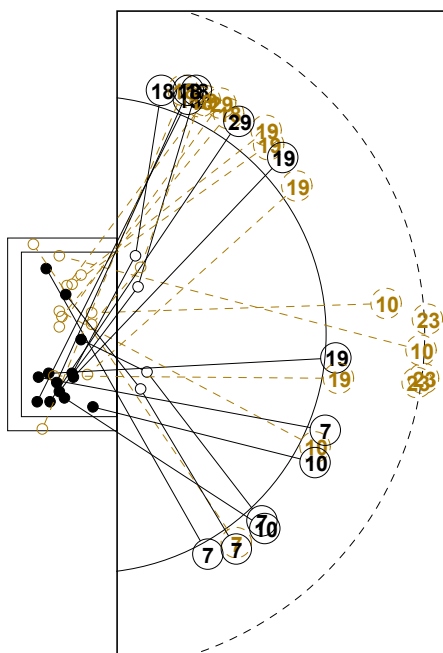

2016 IHF WOMEN'S YOUTH WORLD CHAMPIONSHIP IN SVK PICTORIAL MATCH STATISTICS

ROUND 3

MATCH 32

201612032-21-1/1

7M FRA

1st Half
13 : 21

KOR 7M

7M KOR

2nd Half
37 : 31

FRA 7M

2016 IHF WOMEN'S YOUTH WORLD CHAMPIONSHIP IN SVK

INDV/TEAM MATCH STATISTICS

OFFICIAL
HANDBALL
Women's Youth

PRELIMINARY
ROUND 3

GROUP C
MATCH 32

201612032-14-1/2
Nepela
22/07/2016 12:00

No.	Name	Field Shot	Line Shot	Wing Shot	Fast Brk.	Brk. Thr.	Free Thr.	7m Thr.	Total	Rate %	ASST.	ERR.	WAR.	2'	D+DR	TIME
KOREA(KOR)																
<i>(COURT PLAYER)</i>																
6	CHOI Jina									0.0%						00:00:00
7	KIM Soyeon			7/9	3/4				10/13	76.9%		3				01:00:00
10	SONG Hyesoo	0/2	0/1	0/1	0/1	3/4			3/9	33.3%	8	2		1		00:56:51
16	KIM Suyeon									0.0%						00:00:12
17	GIM Namryeong									0.0%						00:00:00
18	CHOI Jihye			4/7				1/2	5/9	55.6%			1			00:34:57
19	SHIN Jinmi		0/1		4/6	1/3			5/10	50.0%		3				00:59:36
20	SEO Myungji									0.0%						00:01:07
21	KIM Seongmin									0.0%						00:00:00
22	KIM Sora		2/2						2/2	100%	2	1	1			00:59:44
23	GIM Ayeong	2/6	1/1		0/1			7/8	10/16	62.5%	1	3	1			01:00:00
26	CHUNG Yeyeong									0.0%		1				00:02:47
27	LEE Kyunghyun									0.0%						00:00:00
29	HONG Eunhye			1/5	1/1				2/6	33.3%		1		1		00:22:26
66	CHOI Heui ran									0.0%						00:00:00
88	PARK Joeun									0.0%	2					00:59:48
Total		2/8	3/5	12/22	8/13	4/7		8/10	37/65	56.9%	13	14	3	2		
<i>(GOALKEEPER)</i>																
16	KIM Suyeon							0/1	0/1	0.0%						00:00:12
88	PARK Joeun	3/6	9/14	0/7	5/10	1/11			18/48	37.5%	2					00:59:48
Total		3/6	9/14	0/7	5/10	1/11		0/1	18/49	36.7%	2					

COURT PLAYER: GOALS/SHOTS

GOALKEEPER: SAVED/SHOTS

TEAM TOTALS	GOALS	SAVED	MISSED	POST	BLOCKED	TOTAL	RATE(%)
Field Shot	2	2		1	3	8	25.0%
Line Shot	3	2				5	60.0%
Wing Shot	12	5	3	2		22	54.5%
Fastbreak	8	4		1		13	61.5%
Breakthrough	4	3				7	57.1%
Free Throw							0.0%
7M-Throw	8	2				10	80.0%