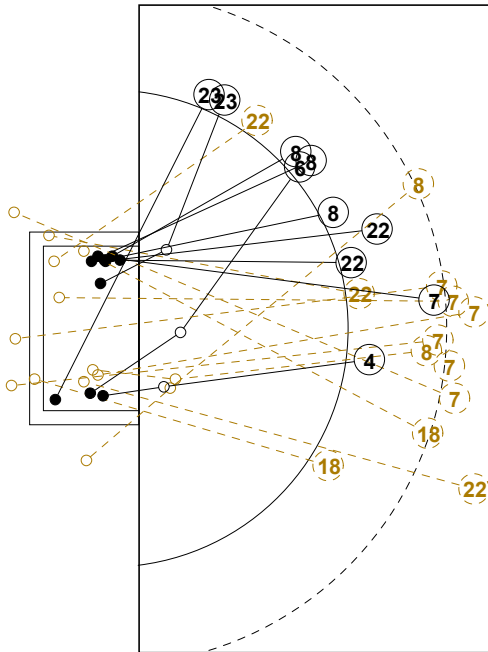

# 2016 IHF WOMEN'S YOUTH WORLD CHAMPIONSHIP IN SVK PICTORIAL MATCH STATISTICS

ROUND 3

MATCH 31

201612031-21-1/1

1st Half  
13 : 9

2nd Half  
22 : 25

### INDV/TEAM MATCH STATISTICS

OFFICIAL  
HANDBALL  
Women's Youth

PRELIMINARY  
ROUND 3

GROUP C  
MATCH 31

201612031-14-1/2  
Nepela  
22/07/2016 10:00

No.	Name	Field Shot	Line Shot	Wing Shot	Fast Brk.	Brk. Thr.	Free Thr.	7m Thr.	Total	Rate %	ASST.	ERR.	WAR.	2'	D+DR	TIME
<b>ROMANIA(ROU)</b>																
<i>(COURT PLAYER)</i>																
1	NAGY Elena									0.0%						00:58:59
7	BADEA A. D.			1/2	1/1				2/3	66.7%	2					01:00:00
8	LACATUS C. E.									0.0%						00:19:33
9	TIRCA Sorina M.	1/7	1/1		0/1	3/3		4/4	9/16	56.3%	2	3				01:00:00
10	MUNTEAN A.		1/1						1/1	100%		2				00:15:30
11	MIHART Ana M. A.			0/1					0/1	0.0%				1		00:24:26
12	HOSU Daciana									0.0%						00:00:25
13	POPESCU Aura T.		1/2		1/2				2/4	50.0%		1	1	3	1	00:16:57
14	SEVERIN A.									0.0%						00:01:44
15	CRETU C. A.			0/1					0/1	0.0%			1			00:32:56
17	PETRUS Raluca M.	3/7		1/1	1/1				5/9	55.6%	1	2				00:52:54
18	BUCUR Daria	1/7	0/1						1/8	12.5%		2	1	1		00:42:58
20	BANCIU A. I.		0/1			0/1			0/2	0.0%		3				00:06:04
23	BERBECE Ana M.									0.0%						00:00:00
32	KELEMEN Ioana R.									0.0%						00:00:36
98	TECAR Andreea	2/4							2/4	50.0%	1	2				00:16:04
<b>Total</b>		7/25	3/6	2/5	3/5	3/4		4/4	22/49	44.9%	6	15	3	5	1	
<i>(GOALKEEPER)</i>																
1	NAGY Elena	6/9	2/6	2/5	2/6	1/6	0/1	0/2	13/35	37.1%						00:58:59
12	HOSU Daciana							0/1	0/1	0.0%						00:00:25
32	KELEMEN Ioana R.							0/2	0/2	0.0%						00:00:36
<b>Total</b>		6/9	2/6	2/5	2/6	1/6	0/1	0/5	13/38	34.2%						