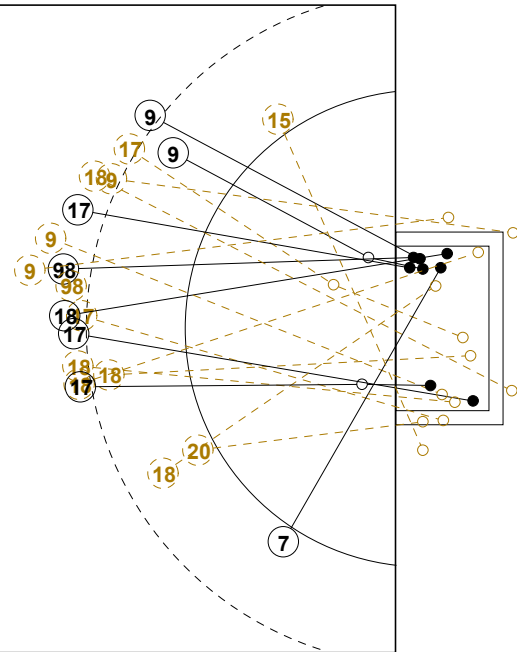

# 2016 IHF WOMEN'S YOUTH WORLD CHAMPIONSHIP IN SVK PICTORIAL MATCH STATISTICS

ROUND 3

MATCH 31

201612031-21-1/1

1st Half  
13 : 9

2nd Half  
22 : 25

### INDV/TEAM MATCH STATISTICS

OFFICIAL  
HANDBALL  
Women's Youth

PRELIMINARY  
ROUND 3

GROUP C  
MATCH 31

201612031-14-1/2  
Nepela  
22/07/2016 10:00

No.	Name	Field Shot	Line Shot	Wing Shot	Fast Brk.	Brk. Thr.	Free Thr.	7m Thr.	Total	Rate %	ASST.	ERR.	WAR.	2'	D+DR	TIME
<b>ROMANIA(ROU)</b>																
<i>(COURT PLAYER)</i>																
1	NAGY Elena									0.0%						00:58:59
7	BADEA A. D.			1/2	1/1				2/3	66.7%	2					01:00:00
8	LACATUS C. E.									0.0%						00:19:33
9	TIRCA Sorina M.	1/7	1/1		0/1	3/3		4/4	9/16	56.3%	2	3				01:00:00
10	MUNTEAN A.		1/1						1/1	100%		2				00:15:30
11	MIHART Ana M. A.			0/1					0/1	0.0%				1		00:24:26
12	HOSU Daciana									0.0%						00:00:25
13	POPESCU Aura T.		1/2		1/2				2/4	50.0%		1	1	3	1	00:16:57
14	SEVERIN A.									0.0%						00:01:44
15	CRETU C. A.			0/1					0/1	0.0%			1			00:32:56
17	PETRUS Raluca M.	3/7		1/1	1/1				5/9	55.6%	1	2				00:52:54
18	BUCUR Daria	1/7	0/1						1/8	12.5%		2	1	1		00:42:58
20	BANCIU A. I.		0/1			0/1			0/2	0.0%		3				00:06:04
23	BERBECE Ana M.									0.0%						00:00:00
32	KELEMEN Ioana R.									0.0%						00:00:36
98	TECAR Andreea	2/4							2/4	50.0%	1	2				00:16:04
<b>Total</b>		7/25	3/6	2/5	3/5	3/4		4/4	22/49	44.9%	6	15	3	5	1	
<i>(GOALKEEPER)</i>																
1	NAGY Elena	6/9	2/6	2/5	2/6	1/6	0/1	0/2	13/35	37.1%						00:58:59
12	HOSU Daciana							0/1	0/1	0.0%						00:00:25
32	KELEMEN Ioana R.							0/2	0/2	0.0%						00:00:36
<b>Total</b>		6/9	2/6	2/5	2/6	1/6	0/1	0/5	13/38	34.2%						