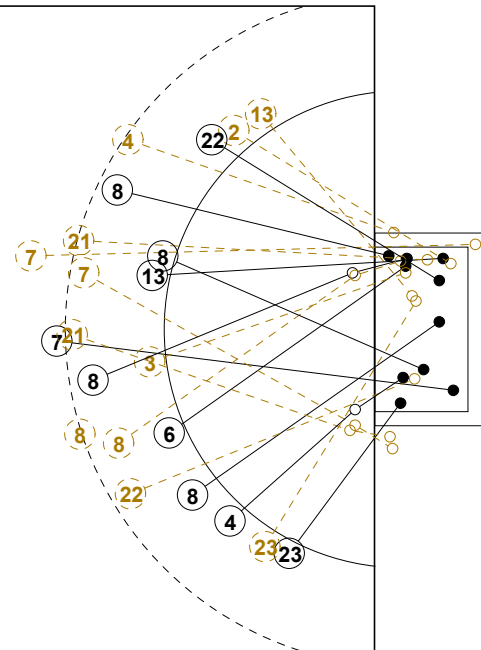

# 2016 IHF WOMEN'S YOUTH WORLD CHAMPIONSHIP IN SVK PICTORIAL MATCH STATISTICS

ROUND 3

MATCH 31

201612031-21-1/1

1st Half  
13 : 9

2nd Half  
22 : 25

### INDV/TEAM MATCH STATISTICS

OFFICIAL  
HANDBALL  
Women's Youth

PRELIMINARY  
ROUND 3

GROUP C  
MATCH 31

201612031-14-1/2  
Nepela  
22/07/2016 10:00

No.	Name	Field Shot	Line Shot	Wing Shot	Fast Brk.	Brk. Thr.	Free Thr.	7m Thr.	Total	Rate %	ASST.	ERR.	WAR.	2'	D+DR	TIME
<b>ROMANIA(ROU)</b>																
<i>(COURT PLAYER)</i>																
1	NAGY Elena									0.0%						00:58:59
7	BADEA A. D.			1/2	1/1				2/3	66.7%	2					01:00:00
8	LACATUS C. E.									0.0%						00:19:33
9	TIRCA Sorina M.	1/7	1/1		0/1	3/3		4/4	9/16	56.3%	2	3				01:00:00
10	MUNTEAN A.		1/1						1/1	100%		2				00:15:30
11	MIHART Ana M. A.			0/1					0/1	0.0%				1		00:24:26
12	HOSU Daciana									0.0%						00:00:25
13	POPESCU Aura T.		1/2		1/2				2/4	50.0%		1	1	3	1	00:16:57
14	SEVERIN A.									0.0%						00:01:44
15	CRETU C. A.			0/1					0/1	0.0%			1			00:32:56
17	PETRUS Raluca M.	3/7		1/1	1/1				5/9	55.6%	1	2				00:52:54
18	BUCUR Daria	1/7	0/1						1/8	12.5%		2	1	1		00:42:58
20	BANCIU A. I.		0/1			0/1			0/2	0.0%		3				00:06:04
23	BERBECE Ana M.									0.0%						00:00:00
32	KELEMEN Ioana R.									0.0%						00:00:36
98	TECAR Andreea	2/4							2/4	50.0%	1	2				00:16:04
<b>Total</b>		7/25	3/6	2/5	3/5	3/4		4/4	22/49	44.9%	6	15	3	5	1	
<i>(GOALKEEPER)</i>																
1	NAGY Elena	6/9	2/6	2/5	2/6	1/6	0/1	0/2	13/35	37.1%						00:58:59
12	HOSU Daciana							0/1	0/1	0.0%						00:00:25
32	KELEMEN Ioana R.							0/2	0/2	0.0%						00:00:36
<b>Total</b>		6/9	2/6	2/5	2/6	1/6	0/1	0/5	13/38	34.2%						