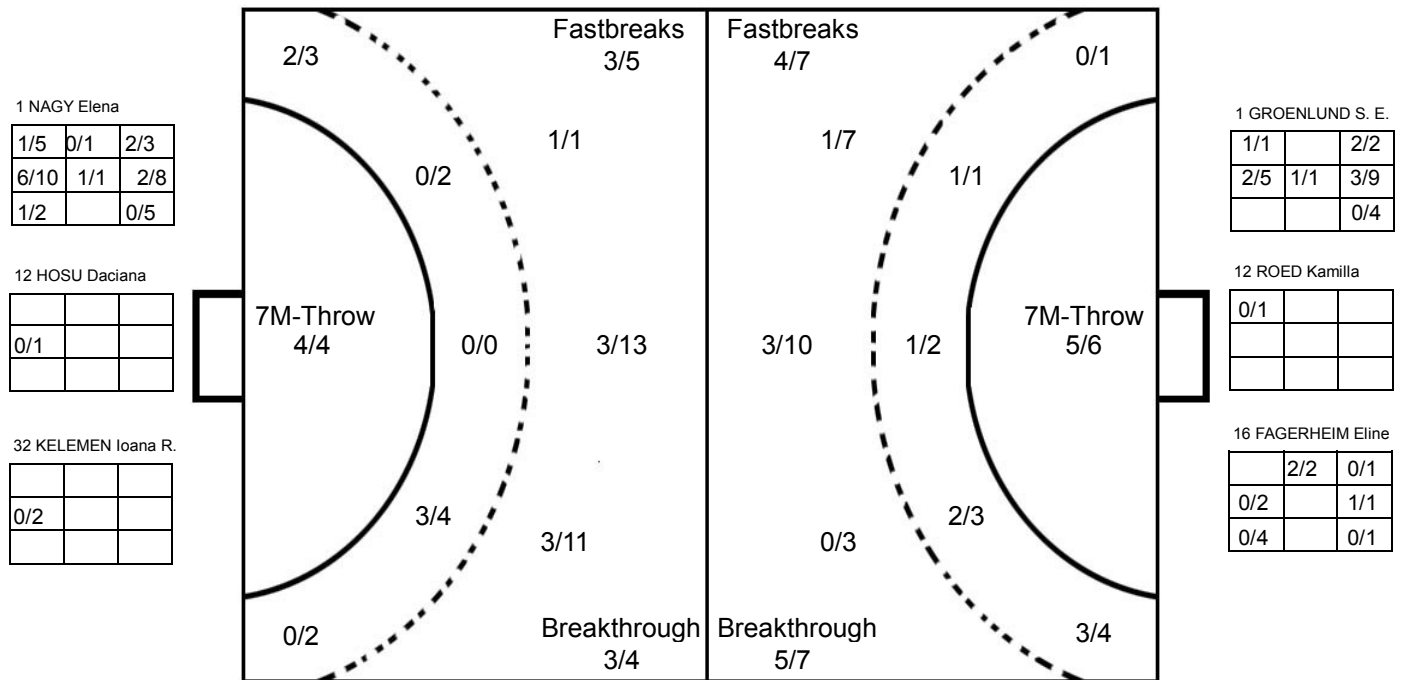

2016 IHF WOMEN'S YOUTH WORLD CHAMPIONSHIP IN SVK

MATCH SHOT REPORT

ROUND 3

MATCH 31

201612031-41-1/1

ROMANIA

1 NAGY Elena	7 BADEAA. D.	8 LACATUS C. E.	9 TIRCA Sorina M.	10 MUNTEANA A.	11 MIHART Ana M. A.	12 HOSU Daciana	13 POPESCU Aura T.
<table border="1" style="width: 100%;"><tr><td> </td><td> </td><td> </td></tr><tr><td> </td><td> </td><td> </td></tr><tr><td> </td><td> </td><td> </td></tr></table>	<table border="1" style="width: 100%;"><tr><td> </td><td> </td><td> </td></tr><tr><td>1</td><td> </td><td>1</td></tr><tr><td> </td><td> </td><td> </td></tr></table>	<table border="1" style="width: 100%;"><tr><td> </td><td> </td><td> </td></tr><tr><td> </td><td> </td><td> </td></tr><tr><td> </td><td> </td><td> </td></tr></table>	<table border="1" style="width: 100%;"><tr><td>1</td><td> </td><td> </td></tr><tr><td>2</td><td> </td><td>2</td></tr><tr><td>2</td><td> </td><td>2</td></tr></table>	<table border="1" style="width: 100%;"><tr><td> </td><td> </td><td> </td></tr><tr><td>1</td><td> </td><td> </td></tr><tr><td> </td><td> </td><td> </td></tr></table>	<table border="1" style="width: 100%;"><tr><td> </td><td> </td><td> </td></tr><tr><td> </td><td> </td><td> </td></tr><tr><td> </td><td> </td><td> </td></tr></table>	<table border="1" style="width: 100%;"><tr><td> </td><td> </td><td> </td></tr><tr><td> </td><td> </td><td> </td></tr><tr><td> </td><td> </td><td> </td></tr></table>	<table border="1" style="width: 100%;"><tr><td> </td><td> </td><td> </td></tr><tr><td> </td><td> </td><td>1</td></tr><tr><td> </td><td> </td><td>1</td></tr></table>
Post - 0 Miss - 0 Block - 0	Post - 0 Miss - 0 Block - 0	Post - 0 Miss - 0 Block - 0	Post - 0 Miss - 3 Block - 1	Post - 0 Miss - 0 Block - 0	Post - 0 Miss - 1 Block - 0	Post - 0 Miss - 0 Block - 0	Post - 0 Miss - 1 Block - 0
14 SEVERIN A.	15 CRETU C. A.	17 PETRUS Raluca M.	18 BUCUR Daria	20 BANCIU A. I.	23 BERBECE Ana M.	32 KELEMEN Ioana R.	98 TECAR Andreea
<table border="1" style="width: 100%;"><tr><td> </td><td> </td><td> </td></tr><tr><td> </td><td> </td><td> </td></tr><tr><td> </td><td> </td><td> </td></tr></table>	<table border="1" style="width: 100%;"><tr><td> </td><td> </td><td> </td></tr><tr><td> </td><td> </td><td> </td></tr><tr><td> </td><td> </td><td> </td></tr></table>	<table border="1" style="width: 100%;"><tr><td> </td><td> </td><td>1</td></tr><tr><td> </td><td> </td><td>2</td></tr><tr><td>1</td><td> </td><td>1</td></tr></table>	<table border="1" style="width: 100%;"><tr><td>1</td><td> </td><td> </td></tr><tr><td> </td><td> </td><td> </td></tr><tr><td> </td><td> </td><td> </td></tr></table>	<table border="1" style="width: 100%;"><tr><td> </td><td> </td><td> </td></tr><tr><td> </td><td> </td><td> </td></tr><tr><td> </td><td> </td><td> </td></tr></table>	<table border="1" style="width: 100%;"><tr><td> </td><td> </td><td> </td></tr><tr><td> </td><td> </td><td> </td></tr><tr><td> </td><td> </td><td> </td></tr></table>	<table border="1" style="width: 100%;"><tr><td> </td><td> </td><td> </td></tr><tr><td> </td><td> </td><td> </td></tr><tr><td> </td><td> </td><td> </td></tr></table>	<table border="1" style="width: 100%;"><tr><td> </td><td> </td><td> </td></tr><tr><td> </td><td> </td><td> </td></tr><tr><td>1</td><td> </td><td>1</td></tr></table>
Post - 0 Miss - 0 Block - 0	Post - 0 Miss - 1 Block - 0	Post - 1 Miss - 2 Block - 0	Post - 0 Miss - 1 Block - 1	Post - 1 Miss - 0 Block - 0	Post - 0 Miss - 0 Block - 0	Post - 0 Miss - 0 Block - 0	Post - 0 Miss - 1 Block - 1

NORWAY

1 GROENLUND S. E.	2 OLSEN Karoline	3 HOVLAND Ane	4 BERGUM Mari F.	6 FOSSHEIM Synne	7 NESTAKER Guro	8 ELLERTSEN Line	12 ROED Kamilla
<table border="1" style="width: 100%;"><tr><td> </td><td> </td><td> </td></tr><tr><td> </td><td> </td><td> </td></tr><tr><td> </td><td> </td><td> </td></tr></table>	<table border="1" style="width: 100%;"><tr><td> </td><td> </td><td> </td></tr><tr><td> </td><td> </td><td> </td></tr><tr><td> </td><td> </td><td> </td></tr></table>	<table border="1" style="width: 100%;"><tr><td> </td><td> </td><td> </td></tr><tr><td> </td><td> </td><td> </td></tr><tr><td> </td><td> </td><td> </td></tr></table>	<table border="1" style="width: 100%;"><tr><td>1</td><td> </td><td> </td></tr><tr><td> </td><td> </td><td>1</td></tr><tr><td> </td><td> </td><td> </td></tr></table>	<table border="1" style="width: 100%;"><tr><td>2</td><td> </td><td> </td></tr><tr><td> </td><td> </td><td> </td></tr><tr><td> </td><td> </td><td> </td></tr></table>	<table border="1" style="width: 100%;"><tr><td> </td><td> </td><td>1</td></tr><tr><td>1</td><td> </td><td>1</td></tr><tr><td> </td><td> </td><td> </td></tr></table>	<table border="1" style="width: 100%;"><tr><td>1</td><td>1</td><td> </td></tr><tr><td>2</td><td> </td><td>3</td></tr><tr><td>1</td><td> </td><td>2</td></tr></table>	<table border="1" style="width: 100%;"><tr><td> </td><td> </td><td> </td></tr><tr><td> </td><td> </td><td> </td></tr><tr><td> </td><td> </td><td> </td></tr></table>
Post - 0 Miss - 0 Block - 0	Post - 0 Miss - 0 Block - 0	Post - 0 Miss - 0 Block - 0	Post - 1 Miss - 0 Block - 0	Post - 0 Miss - 0 Block - 0	Post - 1 Miss - 4 Block - 1	Post - 0 Miss - 1 Block - 1	Post - 0 Miss - 0 Block - 0
13 HUSE Anna	16 FAGERHEIM Eline	17 AUBERG H. M.	18 LUND Karoline	20 SYVERUD Mia	21 DAHL Ragnhild V.	22 REISTAD Henny E.	23 GABRIELSEN M.
<table border="1" style="width: 100%;"><tr><td>1</td><td> </td><td> </td></tr><tr><td> </td><td> </td><td> </td></tr><tr><td> </td><td> </td><td> </td></tr></table>	<table border="1" style="width: 100%;"><tr><td> </td><td> </td><td> </td></tr><tr><td> </td><td> </td><td> </td></tr><tr><td> </td><td> </td><td> </td></tr></table>	<table border="1" style="width: 100%;"><tr><td> </td><td> </td><td> </td></tr><tr><td> </td><td> </td><td> </td></tr><tr><td> </td><td> </td><td> </td></tr></table>	<table border="1" style="width: 100%;"><tr><td> </td><td> </td><td> </td></tr><tr><td> </td><td> </td><td> </td></tr><tr><td> </td><td> </td><td> </td></tr></table>	<table border="1" style="width: 100%;"><tr><td> </td><td> </td><td> </td></tr><tr><td> </td><td> </td><td> </td></tr><tr><td> </td><td> </td><td> </td></tr></table>	<table border="1" style="width: 100%;"><tr><td> </td><td> </td><td> </td></tr><tr><td> </td><td> </td><td> </td></tr><tr><td> </td><td> </td><td> </td></tr></table>	<table border="1" style="width: 100%;"><tr><td>1</td><td> </td><td> </td></tr><tr><td>1</td><td> </td><td>1</td></tr><tr><td> </td><td> </td><td>1</td></tr></table>	<table border="1" style="width: 100%;"><tr><td>1</td><td> </td><td> </td></tr><tr><td> </td><td> </td><td>1</td></tr><tr><td> </td><td> </td><td>1</td></tr></table>
Post - 0 Miss - 0 Block - 0	Post - 0 Miss - 0 Block - 0	Post - 0 Miss - 0 Block - 0	Post - 1 Miss - 0 Block - 0	Post - 0 Miss - 0 Block - 0	Post - 0 Miss - 1 Block - 0	Post - 2 Miss - 0 Block - 0	Post - 0 Miss - 0 Block - 0