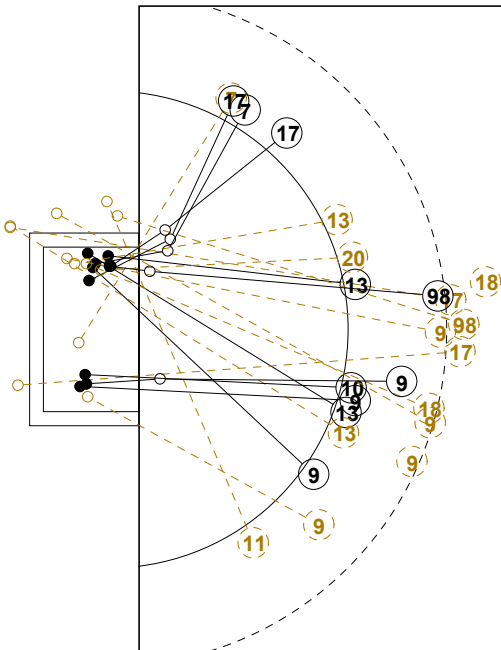

# 2016 IHF WOMEN'S YOUTH WORLD CHAMPIONSHIP IN SVK PICTORIAL MATCH STATISTICS

ROUND 3

MATCH 31

201612031-21-1/1

1st Half  
13 : 9

2nd Half  
22 : 25

### INDV/TEAM MATCH STATISTICS

OFFICIAL  
HANDBALL  
Women's Youth

PRELIMINARY  
ROUND 3

GROUP C  
MATCH 31

201612031-14-1/2  
Nepela  
22/07/2016 10:00

No.	Name	Field Shot	Line Shot	Wing Shot	Fast Brk.	Brk. Thr.	Free Thr.	7m Thr.	Total	Rate %	ASST.	ERR.	WAR.	2'	D+DR	TIME
<b>ROMANIA(ROU)</b>																
<i>(COURT PLAYER)</i>																
1	NAGY Elena									0.0%						00:58:59
7	BADEA A. D.			1/2	1/1				2/3	66.7%	2					01:00:00
8	LACATUS C. E.									0.0%						00:19:33
9	TIRCA Sorina M.	1/7	1/1		0/1	3/3		4/4	9/16	56.3%	2	3				01:00:00
10	MUNTEAN A.		1/1						1/1	100%		2				00:15:30
11	MIHART Ana M. A.			0/1					0/1	0.0%				1		00:24:26
12	HOSU Daciana									0.0%						00:00:25
13	POPESCU Aura T.		1/2		1/2				2/4	50.0%		1	1	3	1	00:16:57
14	SEVERIN A.									0.0%						00:01:44
15	CRETU C. A.			0/1					0/1	0.0%			1			00:32:56
17	PETRUS Raluca M.	3/7		1/1	1/1				5/9	55.6%	1	2				00:52:54
18	BUCUR Daria	1/7	0/1						1/8	12.5%		2	1	1		00:42:58
20	BANCIU A. I.		0/1			0/1			0/2	0.0%		3				00:06:04
23	BERBECE Ana M.									0.0%						00:00:00
32	KELEMEN Ioana R.									0.0%						00:00:36
98	TECAR Andreea	2/4							2/4	50.0%	1	2				00:16:04
<b>Total</b>		7/25	3/6	2/5	3/5	3/4		4/4	22/49	44.9%	6	15	3	5	1	
<i>(GOALKEEPER)</i>																
1	NAGY Elena	6/9	2/6	2/5	2/6	1/6	0/1	0/2	13/35	37.1%						00:58:59
12	HOSU Daciana							0/1	0/1	0.0%						00:00:25
32	KELEMEN Ioana R.							0/2	0/2	0.0%						00:00:36
<b>Total</b>		6/9	2/6	2/5	2/6	1/6	0/1	0/5	13/38	34.2%						