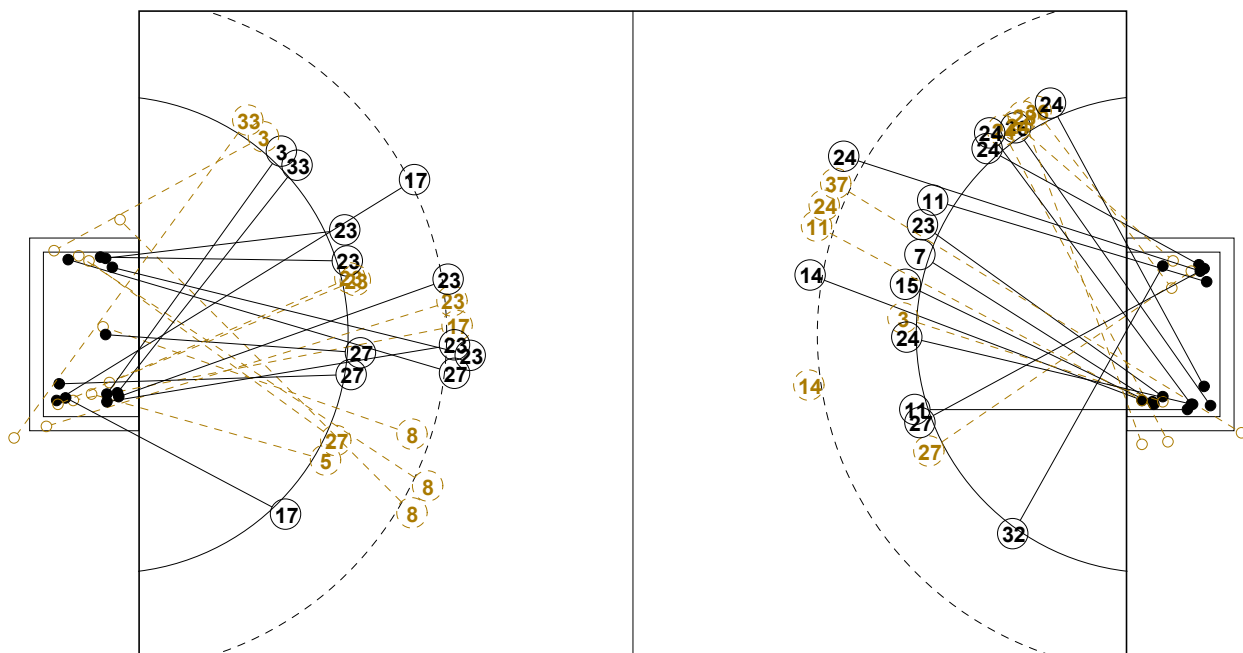

2016 IHF WOMEN'S YOUTH WORLD CHAMPIONSHIP IN SVK PICTORIAL MATCH STATISTICS

ROUND 3

MATCH 30

201612030-21-1/1

1st Half
18 : 6

2nd Half
19 : 34

2016 IHF WOMEN'S YOUTH WORLD CHAMPIONSHIP IN SVK

INDV/TEAM MATCH STATISTICS

OFFICIAL
HANDBALL
Women's Youth

PRELIMINARY
ROUND 3

GROUP B
MATCH 30

201612030-14-1/2
NTC
22/07/2016 20:00

No.	Name	Field Shot	Line Shot	Wing Shot	Fast Brk.	Brk. Thr.	Free Thr.	7m Thr.	Total	Rate %	ASST.	ERR.	WAR.	2'	D+DR	TIME
CHINA(CHN)																
<i>(COURT PLAYER)</i>																
1	WANG Xuan									0.0%						00:36:50
3	GAO Wenqi			1/2					1/2	50.0%		1				00:45:54
5	SUN Jiao		1/3						1/3	33.3%		2	1			00:36:35
7	WEI Xianji									0.0%						00:00:00
8	YANG Yin	0/5	0/2			0/1		0/1	0/9	0.0%		1				01:00:00
10	YANG Hui		0/1		2/2				2/3	66.7%						00:18:10
12	CHEN Ying									0.0%						00:00:00
14	HOU Xinmiao			0/1					0/1	0.0%						00:06:31
17	YANG Yang	2/6			2/2				4/8	50.0%			1			00:43:58
18	DAI Xiaoyu									0.0%						00:00:00
20	SUN Hongling	0/2	0/1	0/1					0/4	0.0%	1	2				00:26:21
23	ZHOU Mengxue	3/5	1/1		0/1	1/2		1/1	6/10	60.0%		5				00:22:32
27	GONG Lei	1/1	2/3						3/4	75.0%		3	1	1		00:33:04
31	HUANG Huiying	0/2	1/1						1/3	33.3%	1					00:15:08
33	YOU Wanying			0/1		1/1			1/2	50.0%	1	2		1		00:50:51
66	JIANG Yanhong									0.0%						00:23:10
Total		6/21	5/12	1/5	4/5	2/4		1/2	19/49	38.8%	3	16	3	2		
<i>(GOALKEEPER)</i>																
1	WANG Xuan	2/6	2/5	3/8	0/5	1/4		1/3	9/31	29.0%						00:36:50
66	JIANG Yanhong	2/4	0/4	0/4		0/2		1/1	3/15	20.0%						00:23:10
Total		4/10	2/9	3/12	0/5	1/6		2/4	12/46	26.1%						