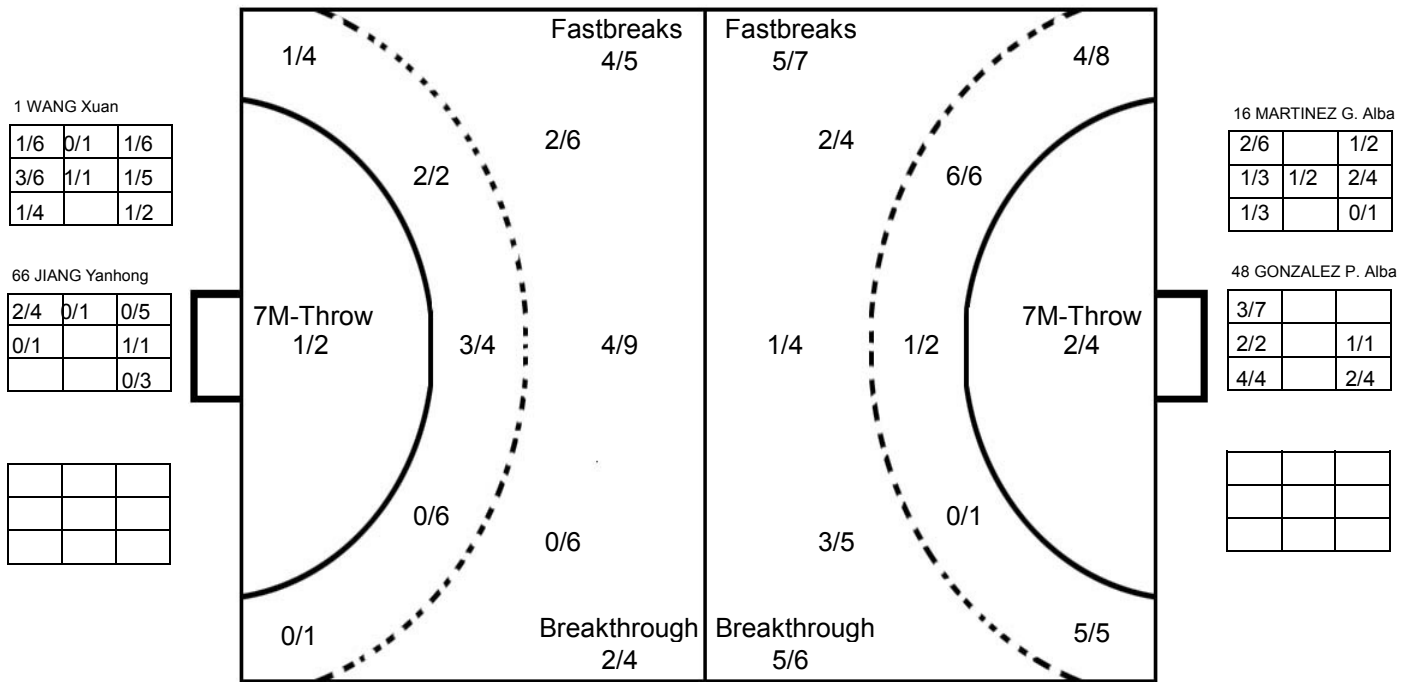

COURT PLAYER: GOALS/SHOTS

GOALKEEPER: SAVED/SHOTS

TEAM TOTALS	GOALS	SAVED	MISSED	POST	BLOCKED	TOTAL	RATE(%)
Field Shot	6	4	2		1	13	46.2%
Line Shot	7	2				9	77.8%
Wing Shot	9	3	1			13	69.2%
Fastbreak	5		1		1	7	71.4%
Breakthrough	5	1				6	83.3%
Free Throw							0.0%
7M-Throw	2	2				4	50.0%

2016 IHF WOMEN'S YOUTH WORLD CHAMPIONSHIP IN SVK MATCH SHOT REPORT

ROUND 3

MATCH 30

201612030-41-1/1

CHINA

1 WANG Xuan [] [] [] [] [] [] [] [] [] Post - 0 Miss - 0 Block - 0	3 GAO Wenqi [] [] [] 1 [] [] [] [] [] [] [] [] [] Post - 0 Miss - 0 Block - 0	5 SUN Jiao [] [] [] 1 [] [] [] [] [] [] [] [] [] Post - 1 Miss - 0 Block - 0	7 WEI Xianji [] [] [] [] [] [] [] [] [] [] [] [] Post - 0 Miss - 0 Block - 0	8 YANG Yin [] [] [] [] [] [] [] [] [] [] [] [] Post - 0 Miss - 3 Block - 0	10 YANG Hui [] [] [] 1 [] [] [] [] [] [] [] [] [] Post - 0 Miss - 0 Block - 0	12 CHEN Ying [] [] [] [] [] [] [] [] [] [] [] [] Post - 0 Miss - 0 Block - 0	14 HOU Xinmiao [] [] [] [] [] [] [] [] [] [] [] [] Post - 0 Miss - 0 Block - 0
17 YANG Yang [] [] [] 3 [] [] [] [] [] [] [] [] [] Post - 1 Miss - 0 Block - 0	18 DAI Xiaoyu [] [] [] [] [] [] [] [] [] [] [] [] Post - 0 Miss - 0 Block - 0	20 SUN Hongling [] [] [] [] [] [] [] [] [] [] [] [] Post - 0 Miss - 1 Block - 1	23 ZHOU Mengxue [] [] [] 1 [] [] [] 1 [] [] [] 1 [] [] [] Post - 1 Miss - 1 Block - 0	27 GONG Lei [] [] [] 1 [] [] [] [] [] [] [] [] [] Post - 0 Miss - 0 Block - 0	31 HUANG Huiying [] [] [] 1 [] [] [] [] [] [] [] [] [] Post - 0 Miss - 0 Block - 0	33 YOU Wanying [] [] [] [] [] [] [] [] [] 1 [] [] [] Post - 0 Miss - 1 Block - 0	66 JIANG Yanhong [] [] [] [] [] [] [] [] [] [] [] [] Post - 0 Miss - 0 Block - 0