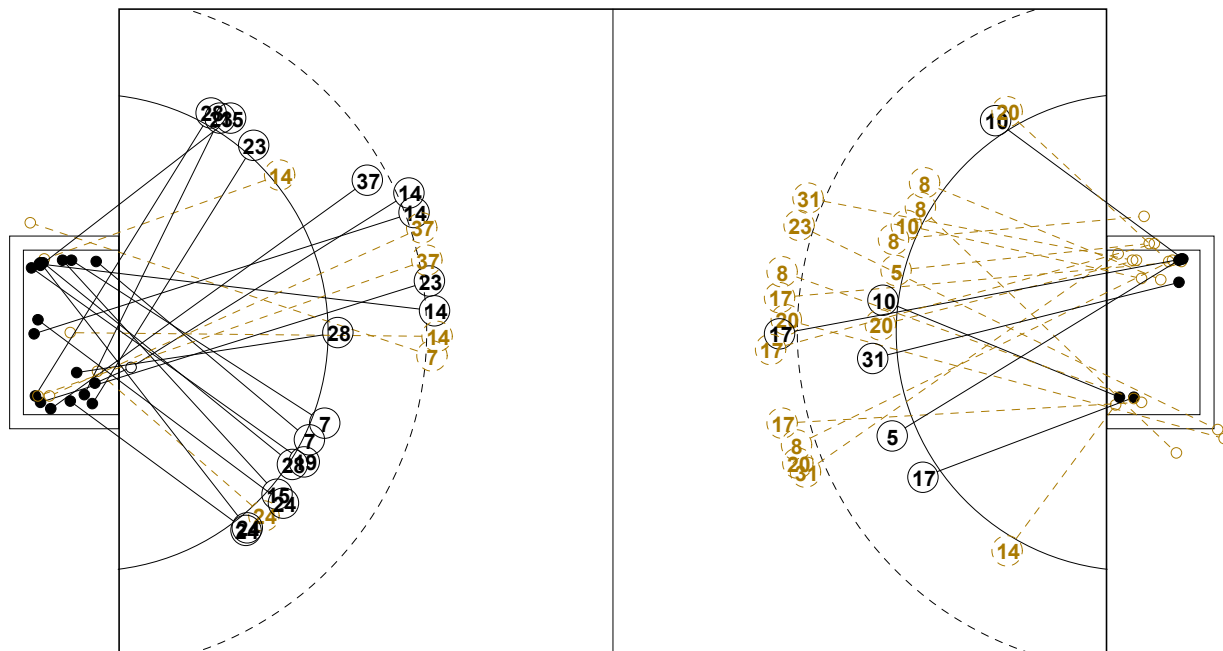

2016 IHF WOMEN'S YOUTH WORLD CHAMPIONSHIP IN SVK PICTORIAL MATCH STATISTICS

ROUND 3

MATCH 30

201612030-21-1/1

1st Half
18 : 6

2nd Half
19 : 34

2016 IHF WOMEN'S YOUTH WORLD CHAMPIONSHIP IN SVK

INDV/TEAM MATCH STATISTICS

OFFICIAL
HANDBALL
Women's Youth

PRELIMINARY
ROUND 3

GROUP B
MATCH 30

201612030-14-1/2
NTC
22/07/2016 20:00

No.	Name	Field Shot	Line Shot	Wing Shot	Fast Brk.	Brk. Thr.	Free Thr.	7m Thr.	Total	Rate %	ASST.	ERR.	WAR.	2'	D+DR	TIME
CHINA(CHN)																
<i>(COURT PLAYER)</i>																
1	WANG Xuan									0.0%						00:36:50
3	GAO Wenqi			1/2					1/2	50.0%		1				00:45:54
5	SUN Jiao		1/3						1/3	33.3%		2	1			00:36:35
7	WEI Xianji									0.0%						00:00:00
8	YANG Yin	0/5	0/2			0/1		0/1	0/9	0.0%		1				01:00:00
10	YANG Hui		0/1		2/2				2/3	66.7%						00:18:10
12	CHEN Ying									0.0%						00:00:00
14	HOU Xinmiao			0/1					0/1	0.0%						00:06:31
17	YANG Yang	2/6			2/2				4/8	50.0%			1			00:43:58
18	DAI Xiaoyu									0.0%						00:00:00
20	SUN Hongling	0/2	0/1	0/1					0/4	0.0%	1	2				00:26:21
23	ZHOU Mengxue	3/5	1/1		0/1	1/2		1/1	6/10	60.0%		5				00:22:32
27	GONG Lei	1/1	2/3						3/4	75.0%		3	1	1		00:33:04
31	HUANG Huiying	0/2	1/1						1/3	33.3%	1					00:15:08
33	YOU Wanying			0/1		1/1			1/2	50.0%	1	2		1		00:50:51
66	JIANG Yanhong									0.0%						00:23:10
Total		6/21	5/12	1/5	4/5	2/4		1/2	19/49	38.8%	3	16	3	2		
<i>(GOALKEEPER)</i>																
1	WANG Xuan	2/6	2/5	3/8	0/5	1/4		1/3	9/31	29.0%						00:36:50
66	JIANG Yanhong	2/4	0/4	0/4		0/2		1/1	3/15	20.0%						00:23:10
Total		4/10	2/9	3/12	0/5	1/6		2/4	12/46	26.1%						