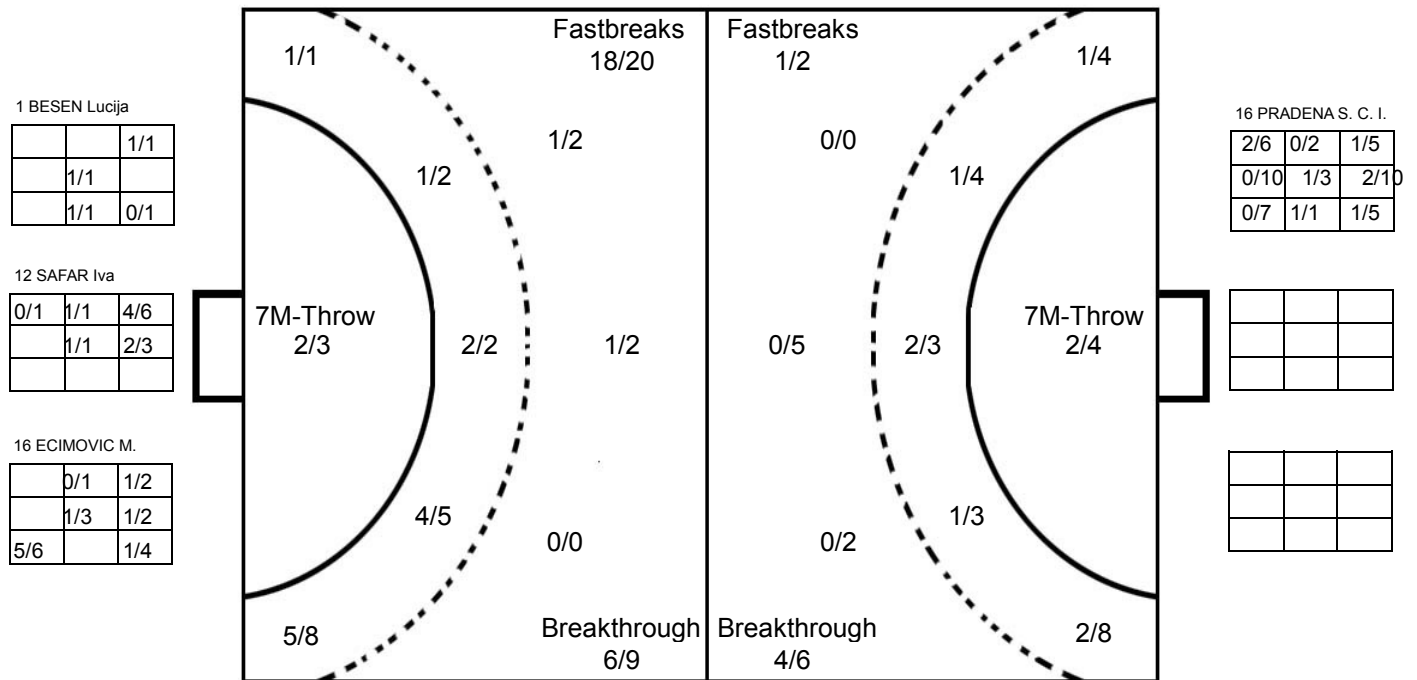

2016 IHF WOMEN'S YOUTH WORLD CHAMPIONSHIP IN SVK

MATCH SHOT REPORT

ROUND 1

MATCH 2

201612002-41-1/1

CROATIA

1 BESEN Lucija	2 JAPUNDTA Tena	3 KARLOVCAN Korina	7 FRANUSIC Lea	8 MIKOLIC Katja	10 PLETIKOSIC Matea	11 KALCIC Antonela	12 SAFAR Iva
<table border="1"><tr><td></td><td></td><td></td></tr><tr><td></td><td></td><td></td></tr><tr><td></td><td></td><td></td></tr></table>	<table border="1"><tr><td>1</td><td>2</td><td></td></tr><tr><td>2</td><td></td><td>1</td></tr><tr><td></td><td></td><td>1</td></tr></table>	<table border="1"><tr><td>1</td><td></td><td>1</td></tr><tr><td>1</td><td>1</td><td>1</td></tr><tr><td></td><td></td><td></td></tr></table>	<table border="1"><tr><td></td><td></td><td></td></tr><tr><td></td><td></td><td>1</td></tr><tr><td></td><td></td><td></td></tr></table>	<table border="1"><tr><td></td><td></td><td></td></tr><tr><td>1</td><td></td><td>2</td></tr><tr><td>1</td><td></td><td></td></tr></table>	<table border="1"><tr><td></td><td></td><td>2</td></tr><tr><td></td><td></td><td></td></tr><tr><td></td><td></td><td></td></tr></table>	<table border="1"><tr><td></td><td></td><td></td></tr><tr><td>1</td><td></td><td></td></tr><tr><td>2</td><td></td><td></td></tr></table>	<table border="1"><tr><td></td><td></td><td></td></tr><tr><td></td><td></td><td></td></tr><tr><td></td><td></td><td></td></tr></table>
Post - 0 Miss - 0 Block - 0	Post - 0 Miss - 0 Block - 0	Post - 0 Miss - 0 Block - 0	Post - 0 Miss - 0 Block - 0	Post - 0 Miss - 1 Block - 0	Post - 0 Miss - 0 Block - 0	Post - 0 Miss - 0 Block - 0	Post - 0 Miss - 0 Block - 0
15 MRDEN Ivona	16 ECIMOVIC M.	17 PAPAC Iva	18 JURLIN Gabrijela	21 DOBRIC Anna	25 HORVAT Magdalena	34 PAVLOVIC Lara	35 MRAZOVIC K.
<table border="1"><tr><td>1</td><td></td><td>1</td></tr><tr><td></td><td>1</td><td></td></tr><tr><td></td><td></td><td></td></tr></table>	<table border="1"><tr><td></td><td></td><td></td></tr><tr><td></td><td></td><td></td></tr><tr><td></td><td></td><td></td></tr></table>	<table border="1"><tr><td></td><td></td><td></td></tr><tr><td></td><td></td><td></td></tr><tr><td></td><td></td><td></td></tr></table>	<table border="1"><tr><td></td><td></td><td></td></tr><tr><td></td><td></td><td></td></tr><tr><td></td><td></td><td>1</td></tr></table>	<table border="1"><tr><td></td><td></td><td></td></tr><tr><td>1</td><td></td><td>1</td></tr><tr><td>1</td><td></td><td></td></tr></table>	<table border="1"><tr><td></td><td></td><td></td></tr><tr><td>2</td><td></td><td>1</td></tr><tr><td>1</td><td></td><td>1</td></tr></table>	<table border="1"><tr><td></td><td>1</td><td></td></tr><tr><td></td><td>1</td><td></td></tr><tr><td></td><td>1</td><td></td></tr></table>	<table border="1"><tr><td></td><td></td><td></td></tr><tr><td>1</td><td></td><td>1</td></tr><tr><td></td><td></td><td>1</td></tr></table>
Post - 0 Miss - 1 Block - 0	Post - 0 Miss - 0 Block - 0	Post - 0 Miss - 0 Block - 0	Post - 0 Miss - 0 Block - 0	Post - 0 Miss - 0 Block - 0	Post - 1 Miss - 0 Block - 0	Post - 0 Miss - 0 Block - 0	Post - 1 Miss - 1 Block - 0

CHILE

1 FERNANDEZ S. C.	2 GOMEZ C. R. B.	3 DEVCIC M. L. A.	4 SEPULVEDA C. V.	5 RAMIREZ Romina	7 MONTENEGRO	8 MUNOZ V. P. I.	9 ELIZONDO I. C.
<table border="1"><tr><td></td><td></td><td></td></tr><tr><td></td><td></td><td></td></tr><tr><td></td><td></td><td></td></tr></table>	<table border="1"><tr><td></td><td>1</td><td></td></tr><tr><td></td><td></td><td></td></tr><tr><td></td><td></td><td>1</td></tr></table>	<table border="1"><tr><td></td><td></td><td></td></tr><tr><td></td><td></td><td>1</td></tr><tr><td></td><td></td><td></td></tr></table>	<table border="1"><tr><td></td><td></td><td></td></tr><tr><td></td><td></td><td></td></tr><tr><td>1</td><td></td><td></td></tr></table>	<table border="1"><tr><td></td><td></td><td>1</td></tr><tr><td></td><td></td><td></td></tr><tr><td></td><td></td><td></td></tr></table>	<table border="1"><tr><td></td><td></td><td></td></tr><tr><td></td><td></td><td></td></tr><tr><td></td><td></td><td>1</td></tr></table>	<table border="1"><tr><td></td><td></td><td></td></tr><tr><td></td><td></td><td></td></tr><tr><td></td><td></td><td>1</td></tr></table>	<table border="1"><tr><td></td><td></td><td></td></tr><tr><td></td><td></td><td></td></tr><tr><td></td><td></td><td></td></tr></table>
Post - 0 Miss - 0 Block - 0	Post - 1 Miss - 0 Block - 1	Post - 0 Miss - 0 Block - 0	Post - 0 Miss - 0 Block - 1	Post - 0 Miss - 0 Block - 0	Post - 0 Miss - 0 Block - 0	Post - 0 Miss - 0 Block - 0	Post - 0 Miss - 0 Block - 0
10 ALARCON A. S. A.	11 CASTRO ROJAS C.	14 MORENO C. C.	15 PEREZ G. V.	16 PRADENA S. C. I.	17 VALDERRAMA V.	20 ALVAREZ CASTRO	33 PEREZ S. Doris
<table border="1"><tr><td></td><td></td><td>1</td></tr><tr><td></td><td>1</td><td>1</td></tr><tr><td></td><td></td><td>1</td></tr></table>	<table border="1"><tr><td></td><td></td><td></td></tr><tr><td></td><td></td><td></td></tr><tr><td></td><td></td><td></td></tr></table>	<table border="1"><tr><td></td><td></td><td>1</td></tr><tr><td></td><td></td><td></td></tr><tr><td></td><td></td><td></td></tr></table>	<table border="1"><tr><td></td><td></td><td></td></tr><tr><td>1</td><td></td><td></td></tr><tr><td></td><td></td><td></td></tr></table>	<table border="1"><tr><td></td><td></td><td></td></tr><tr><td></td><td></td><td></td></tr><tr><td></td><td></td><td></td></tr></table>	<table border="1"><tr><td></td><td></td><td></td></tr><tr><td></td><td></td><td></td></tr><tr><td></td><td></td><td></td></tr></table>	<table border="1"><tr><td></td><td></td><td></td></tr><tr><td></td><td></td><td></td></tr><tr><td></td><td></td><td></td></tr></table>	<table border="1"><tr><td></td><td></td><td></td></tr><tr><td></td><td></td><td></td></tr><tr><td></td><td></td><td></td></tr></table>
Post - 1 Miss - 1 Block - 0	Post - 0 Miss - 0 Block - 0	Post - 1 Miss - 0 Block - 0	Post - 0 Miss - 1 Block - 0	Post - 0 Miss - 0 Block - 0	Post - 0 Miss - 0 Block - 0	Post - 0 Miss - 0 Block - 0	Post - 0 Miss - 0 Block - 0