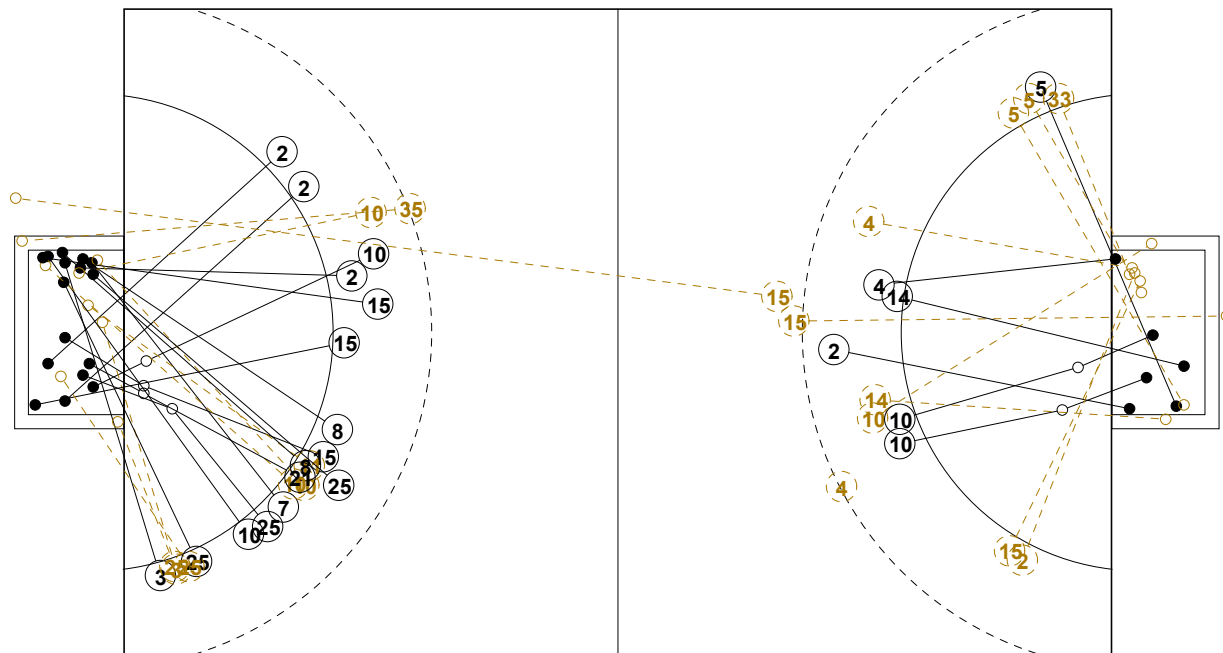

# 2016 IHF WOMEN'S YOUTH WORLD CHAMPIONSHIP IN SVK PICTORIAL MATCH STATISTICS

ROUND 1

MATCH 2

201612002-21-1/1

1st Half  
18 : 8

2nd Half  
14 : 41

### INDV/TEAM MATCH STATISTICS

OFFICIAL  
HANDBALL  
Women's Youth

PRELIMINARY  
ROUND 1

GROUP A  
MATCH 2

201612002-14-1/2  
Nepela  
19/07/2016 12:00

No.	Name	Field Shot	Line Shot	Wing Shot	Fast Brk.	Brk. Thr.	Free Thr.	7m Thr.	Total	Rate %	ASST.	ERR.	WAR.	2'	D+DR	TIME
<b>CROATIA(CRO)</b>																
<i>(COURT PLAYER)</i>																
1	BESEN Lucija									0.0%	1					00:09:50
2	JAPUNDZA Tena				5/5			2/2	7/7	100%						00:29:40
3	KARLOVCAN Korina			2/3	3/3				5/6	83.3%	1	2				00:27:32
7	FRANUSIC Lea		1/1						1/1	100%		1	1	1		00:14:45
8	MIKOLIC Katja		2/3		2/2				4/5	80.0%		1				00:37:07
10	PLETIKOSIC Matea		1/2	1/1	0/1	1/2			3/6	50.0%	2	1	1	1		00:28:09
11	KALCIC Antonela				1/1	2/3			3/4	75.0%		1				00:37:32
12	SAFAR Iva									0.0%						00:11:20
15	MRDEN Ivona	0/1	1/1		1/1	1/2			3/5	60.0%	3	3		1		00:33:07
16	ECIMOVIC M.									0.0%	3					00:38:50
17	PAPAC Iva									0.0%	2		1			00:28:23
18	JURLIN Gabrijela	1/1							1/1	100%						00:19:55
21	DOBRIC Anna		2/2		1/1			0/1	3/4	75.0%						00:17:46
25	HORVAT Magdalena			2/4	3/3				5/7	71.4%						00:29:39
34	PAVLOVIC Lara			1/1	2/2				3/3	100%				1		00:32:14
35	MRAZOVIC K.	1/2			0/1	2/2			3/5	60.0%		1		2		00:26:19
<b>Total</b>		2/4	7/9	6/9	18/20	6/9		2/3	41/54	75.9%	12	10	3	6		
<i>(GOALKEEPER)</i>																
1	BESEN Lucija	1/1	1/1			0/1		1/1	3/4	75.0%	1					00:09:50
12	SAFAR Iva	1/1	2/2	4/7	0/1	1/1			8/12	66.7%						00:11:20
16	ECIMOVIC M.	1/1	1/5	5/5	1/1	0/3		1/3	9/18	50.0%	3					00:38:50
<b>Total</b>		3/3	4/8	9/12	1/2	1/5		2/4	20/34	58.8%	4					