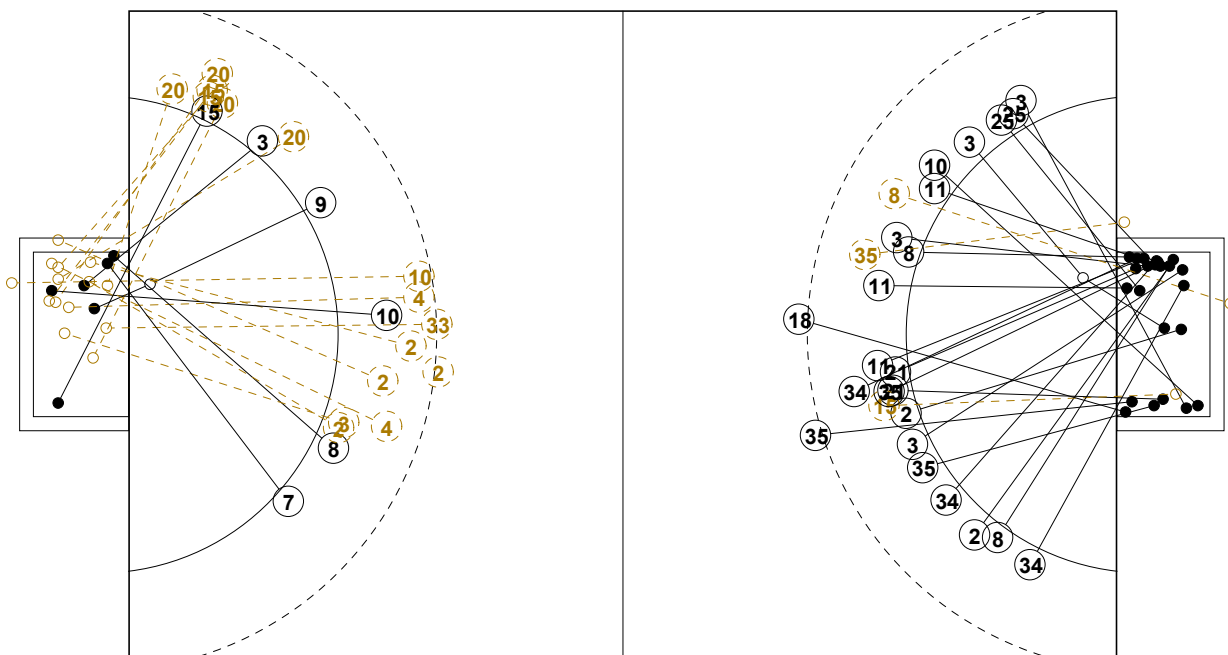

# 2016 IHF WOMEN'S YOUTH WORLD CHAMPIONSHIP IN SVK PICTORIAL MATCH STATISTICS

ROUND 1

MATCH 2

201612002-21-1/1

1st Half  
18 : 8

2nd Half  
14 : 41

### INDV/TEAM MATCH STATISTICS

OFFICIAL  
HANDBALL  
Women's Youth

PRELIMINARY  
ROUND 1

GROUP A  
MATCH 2

201612002-14-1/2  
Nepela  
19/07/2016 12:00

No.	Name	Field Shot	Line Shot	Wing Shot	Fast Brk.	Brk. Thr.	Free Thr.	7m Thr.	Total	Rate %	ASST.	ERR.	WAR.	2'	D+DR	TIME
<b>CROATIA(CRO)</b>																
<i>(COURT PLAYER)</i>																
1	BESEN Lucija									0.0%	1					00:09:50
2	JAPUNDZA Tena				5/5			2/2	7/7	100%						00:29:40
3	KARLOVCAN Korina			2/3	3/3				5/6	83.3%	1	2				00:27:32
7	FRANUSIC Lea		1/1						1/1	100%		1	1	1		00:14:45
8	MIKOLIC Katja		2/3		2/2				4/5	80.0%		1				00:37:07
10	PLETIKOSIC Matea		1/2	1/1	0/1	1/2			3/6	50.0%	2	1	1	1		00:28:09
11	KALCIC Antonela				1/1	2/3			3/4	75.0%		1				00:37:32
12	SAFAR Iva									0.0%						00:11:20
15	MRDEN Ivona	0/1	1/1		1/1	1/2			3/5	60.0%	3	3		1		00:33:07
16	ECIMOVIC M.									0.0%	3					00:38:50
17	PAPAC Iva									0.0%	2		1			00:28:23
18	JURLIN Gabrijela	1/1							1/1	100%						00:19:55
21	DOBRIC Anna		2/2		1/1			0/1	3/4	75.0%						00:17:46
25	HORVAT Magdalena			2/4	3/3				5/7	71.4%						00:29:39
34	PAVLOVIC Lara			1/1	2/2				3/3	100%				1		00:32:14
35	MRAZOVIC K.	1/2			0/1	2/2			3/5	60.0%		1		2		00:26:19
<b>Total</b>		2/4	7/9	6/9	18/20	6/9		2/3	41/54	75.9%	12	10	3	6		
<i>(GOALKEEPER)</i>																
1	BESEN Lucija	1/1	1/1			0/1		1/1	3/4	75.0%	1					00:09:50
12	SAFAR Iva	1/1	2/2	4/7	0/1	1/1			8/12	66.7%						00:11:20
16	ECIMOVIC M.	1/1	1/5	5/5	1/1	0/3		1/3	9/18	50.0%	3					00:38:50
<b>Total</b>		3/3	4/8	9/12	1/2	1/5		2/4	20/34	58.8%	4					