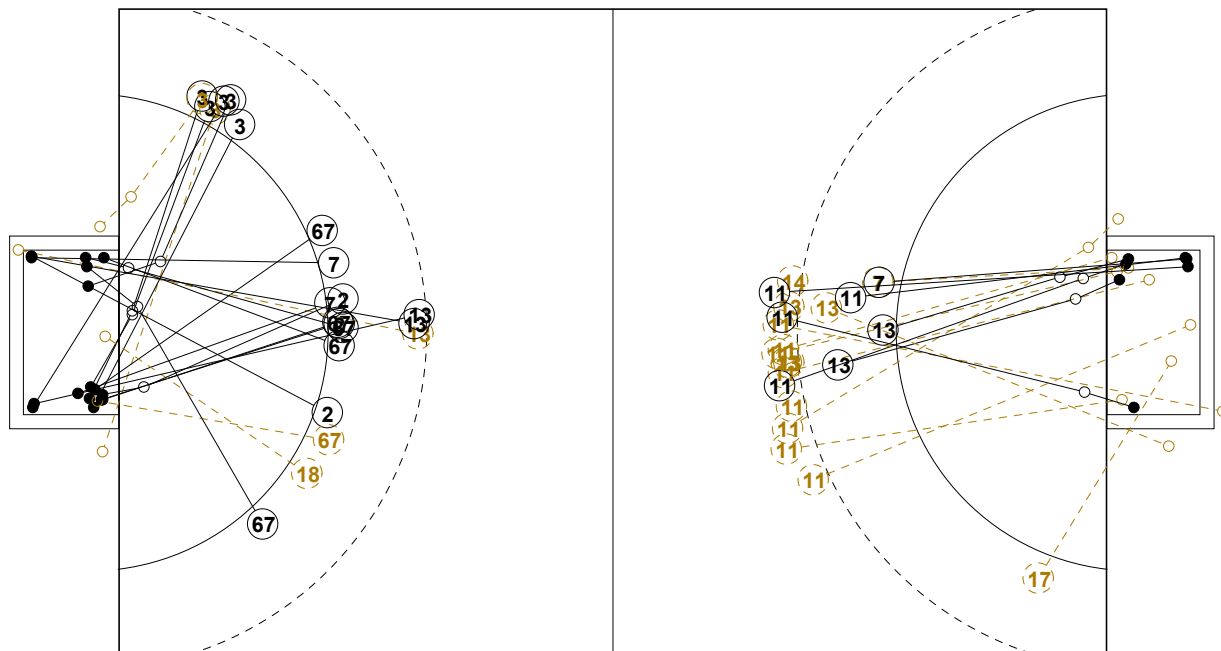

2016 IHF WOMEN'S YOUTH WORLD CHAMPIONSHIP IN SVK PICTORIAL MATCH STATISTICS

ROUND 3

MATCH 28

201612028-21-1/1

1st Half
19 : 8

2nd Half
16 : 38

2016 IHF WOMEN'S YOUTH WORLD CHAMPIONSHIP IN SVK

INDV/TEAM MATCH STATISTICS

OFFICIAL
HANDBALL
Women's Youth

PRELIMINARY
ROUND 3

GROUP B
MATCH 28

201612028-14-1/2
NTC
22/07/2016 14:00

No.	Name	Field Shot	Line Shot	Wing Shot	Fast Brk.	Brk. Thr.	Free Thr.	7m Thr.	Total	Rate %	ASST.	ERR.	WAR.	2'	D+DR	TIME
HUNGARY(HUN)																
<i>(COURT PLAYER)</i>																
2	PASZTOR Noemi		1/1		2/2				3/3	100%		2	1			00:31:02
3	KUTI Bettina			6/8	3/3				9/11	81.8%	1					01:00:00
4	PANKOTAI Luca	0/1			0/3			1/1	1/5	20.0%						00:10:08
7	MARTON Greta		1/1		1/1				2/2	100%	1					00:29:58
8	HUDAK Emma				1/1				1/1	100%		1	1			00:29:42
12	HLOGYIK Petra									0.0%	2					00:20:24
13	HORNYAK B.	2/3						2/3	4/6	66.7%	4	1		1		00:30:02
14	PAL Tamara	2/3			1/1	2/2			5/6	83.3%						00:18:31
15	HAFRA Noemi	0/4	1/1			0/1			1/6	16.7%	1			1		00:57:31
16	SUBA Sara									0.0%	2					00:19:56
17	LAKATOS Rita									0.0%						00:00:00
18	SZABO Kitti		1/1	0/1	5/5	0/1			6/8	75.0%						00:39:01
21	KLUJBER Katrin	0/1			1/1				1/2	50.0%				1		00:15:09
23	FODOR Csenge									0.0%						00:00:00
36	DANYI Bernadett									0.0%	2	2				00:19:40
67	TOVIZI Petra		1/2	1/1	3/3				5/6	83.3%						00:37:06
Total		4/12	5/6	7/10	17/20	2/4		3/4	38/56	67.9%	13	6	2	3		
<i>(GOALKEEPER)</i>																
12	HLOGYIK Petra	1/6	0/1	1/1				1/2	3/10	30.0%	2					00:20:24
16	SUBA Sara	0/3	1/2			0/1			1/6	16.7%	2					00:19:56
36	DANYI Bernadett	4/5	1/3	1/1		0/1		1/1	7/11	63.6%	2	2				00:19:40
Total		5/14	2/6	2/2		0/2		2/3	11/27	40.7%	6	2				

COURT PLAYER: GOALS/SHOTS

GOALKEEPER: SAVED/SHOTS

TEAM TOTALS	GOALS	SAVED	MISSED	POST	BLOCKED	TOTAL	RATE(%)
Field Shot	4	4	2	1	1	12	33.3%
Line Shot	5	1				6	83.3%
Wing Shot	7	1	2			10	70.0%
Fastbreak	17	1	2			20	85.0%
Breakthrough	2	2				4	50.0%
Free Throw							0.0%
7M-Throw	3	1				4	75.0%