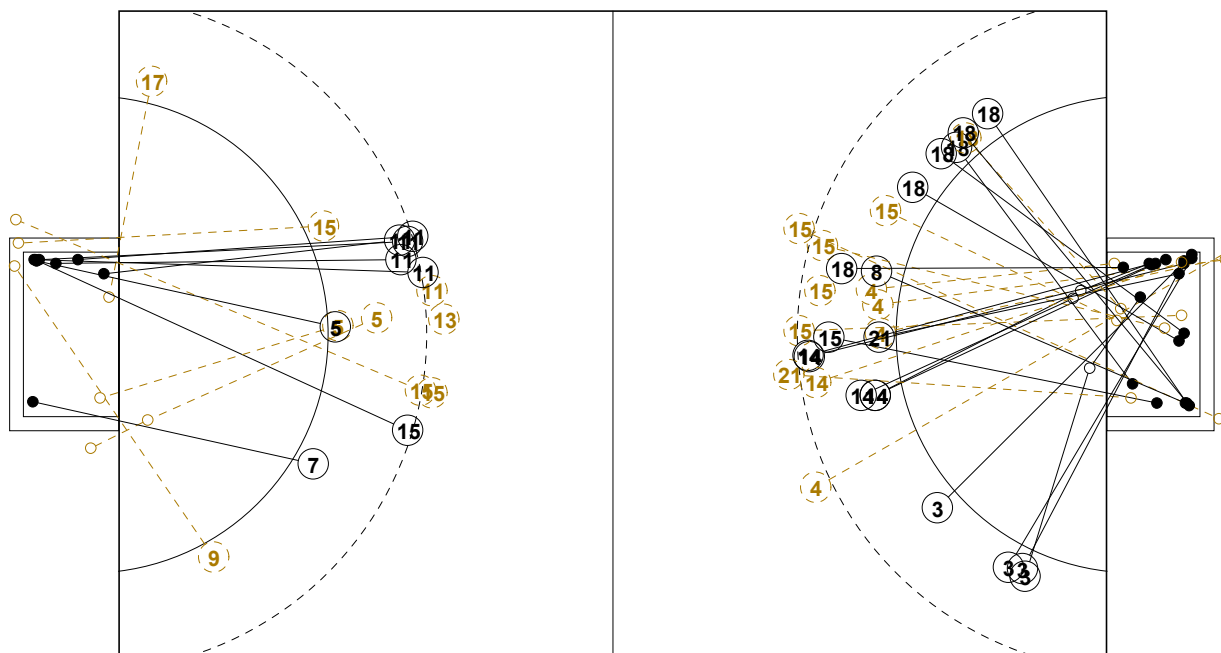

2016 IHF WOMEN'S YOUTH WORLD CHAMPIONSHIP IN SVK PICTORIAL MATCH STATISTICS

ROUND 3

MATCH 28

201612028-21-1/1

1st Half
19 : 8

2nd Half
16 : 38

2016 IHF WOMEN'S YOUTH WORLD CHAMPIONSHIP IN SVK

INDV/TEAM MATCH STATISTICS

OFFICIAL
HANDBALL
Women's Youth

PRELIMINARY
ROUND 3

GROUP B
MATCH 28

201612028-14-1/2
NTC
22/07/2016 14:00

No.	Name	Field Shot	Line Shot	Wing Shot	Fast Brk.	Brk. Thr.	Free Thr.	7m Thr.	Total	Rate %	ASST.	ERR.	WAR.	2'	D+DR	TIME
HUNGARY(HUN)																
<i>(COURT PLAYER)</i>																
2	PASZTOR Noemi		1/1		2/2				3/3	100%		2	1			00:31:02
3	KUTI Bettina			6/8	3/3				9/11	81.8%	1					01:00:00
4	PANKOTAI Luca	0/1			0/3			1/1	1/5	20.0%						00:10:08
7	MARTON Greta		1/1		1/1				2/2	100%	1					00:29:58
8	HUDAK Emma				1/1				1/1	100%		1	1			00:29:42
12	HLOGYIK Petra									0.0%	2					00:20:24
13	HORNYAK B.	2/3						2/3	4/6	66.7%	4	1		1		00:30:02
14	PAL Tamara	2/3			1/1	2/2			5/6	83.3%						00:18:31
15	HAFRA Noemi	0/4	1/1			0/1			1/6	16.7%	1			1		00:57:31
16	SUBA Sara									0.0%	2					00:19:56
17	LAKATOS Rita									0.0%						00:00:00
18	SZABO Kitti		1/1	0/1	5/5	0/1			6/8	75.0%						00:39:01
21	KLUJBER Katrin	0/1			1/1				1/2	50.0%				1		00:15:09
23	FODOR Csenge									0.0%						00:00:00
36	DANYI Bernadett									0.0%	2	2				00:19:40
67	TOVIZI Petra		1/2	1/1	3/3				5/6	83.3%						00:37:06
Total		4/12	5/6	7/10	17/20	2/4		3/4	38/56	67.9%	13	6	2	3		
<i>(GOALKEEPER)</i>																
12	HLOGYIK Petra	1/6	0/1	1/1				1/2	3/10	30.0%	2					00:20:24
16	SUBA Sara	0/3	1/2			0/1			1/6	16.7%	2					00:19:56
36	DANYI Bernadett	4/5	1/3	1/1		0/1		1/1	7/11	63.6%	2	2				00:19:40
Total		5/14	2/6	2/2		0/2		2/3	11/27	40.7%	6	2				

COURT PLAYER: GOALS/SHOTS

GOALKEEPER: SAVED/SHOTS

TEAM TOTALS	GOALS	SAVED	MISSED	POST	BLOCKED	TOTAL	RATE(%)
Field Shot	4	4	2	1	1	12	33.3%
Line Shot	5	1				6	83.3%
Wing Shot	7	1	2			10	70.0%
Fastbreak	17	1	2			20	85.0%
Breakthrough	2	2				4	50.0%
Free Throw							0.0%
7M-Throw	3	1				4	75.0%