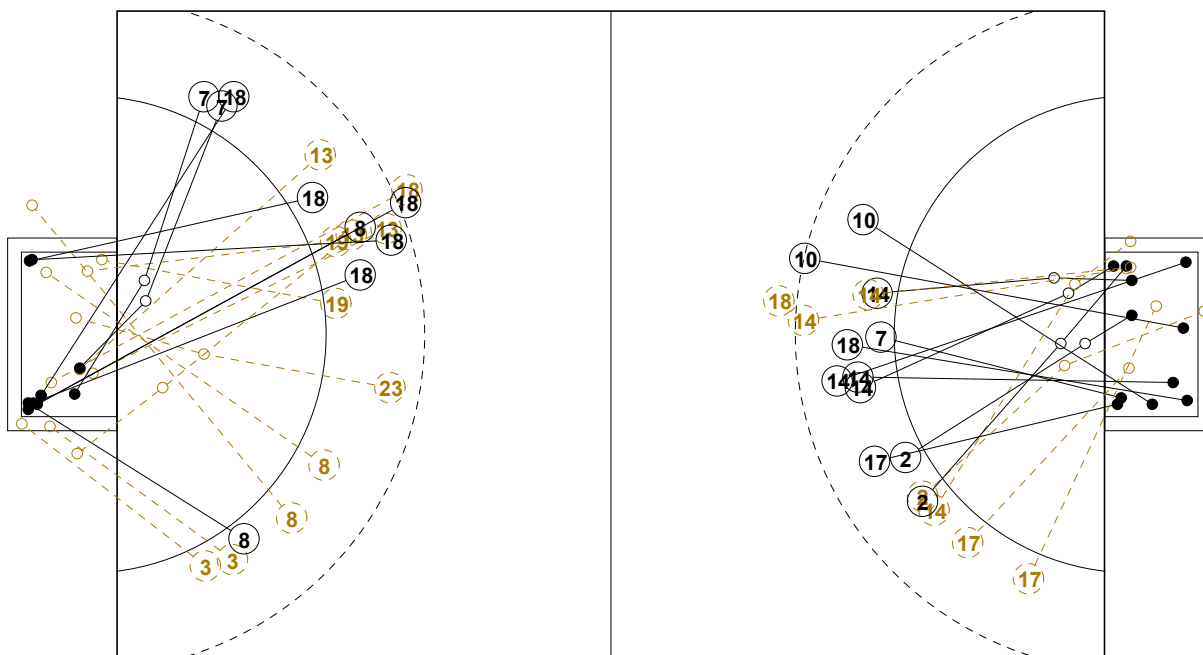

# 2016 IHF WOMEN'S YOUTH WORLD CHAMPIONSHIP IN SVK PICTORIAL MATCH STATISTICS

ROUND 3

MATCH 27

201612027-21-1/1

1st Half  
13 : 16

2nd Half  
27 : 25