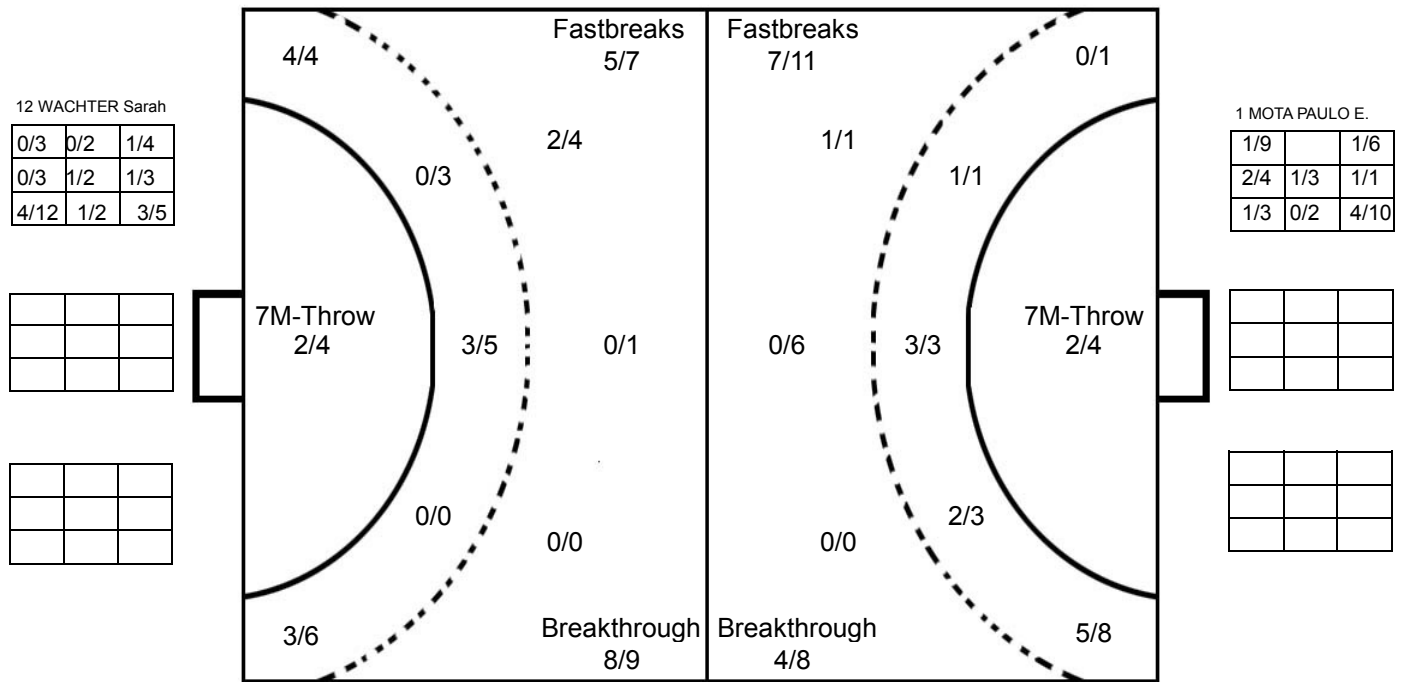

2016 IHF WOMEN'S YOUTH WORLD CHAMPIONSHIP IN SVK

MATCH SHOT REPORT

ROUND 3

MATCH 27

201612027-41-1/1

GERMANY

3 ANSORGE Anna	4 DIECKMANN Lia	5 HURST Isabell	7 FISCHER Nina	8 HALILOVIC V.	9 STUTTFELD Elisa	11 ZSCHOCKE Mia	12 WACHTER Sarah
<table border="1"><tr><td></td><td></td><td></td></tr><tr><td>1</td><td></td><td></td></tr><tr><td>1</td><td>3</td><td></td></tr></table>	<table border="1"><tr><td></td><td></td><td></td></tr><tr><td></td><td></td><td></td></tr><tr><td></td><td></td><td></td></tr></table>	<table border="1"><tr><td></td><td></td><td></td></tr><tr><td></td><td></td><td></td></tr><tr><td></td><td></td><td></td></tr></table>	<table border="1"><tr><td>1</td><td></td><td></td></tr><tr><td>2</td><td></td><td></td></tr><tr><td>1</td><td>1</td><td></td></tr></table>	<table border="1"><tr><td>3</td><td></td><td>1</td></tr><tr><td></td><td></td><td></td></tr><tr><td></td><td></td><td></td></tr></table>	<table border="1"><tr><td></td><td></td><td></td></tr><tr><td></td><td></td><td></td></tr><tr><td></td><td></td><td></td></tr></table>	<table border="1"><tr><td></td><td></td><td></td></tr><tr><td></td><td></td><td></td></tr><tr><td></td><td></td><td></td></tr></table>	<table border="1"><tr><td></td><td></td><td></td></tr><tr><td></td><td></td><td></td></tr><tr><td></td><td></td><td></td></tr></table>
Post - 2 Miss - 0 Block - 0	Post - 0 Miss - 0 Block - 0	Post - 0 Miss - 0 Block - 0	Post - 0 Miss - 0 Block - 0	Post - 0 Miss - 1 Block - 0	Post - 0 Miss - 0 Block - 0	Post - 0 Miss - 0 Block - 0	Post - 0 Miss - 0 Block - 0
13 BAYERL Amelie	14 DOLLE Isabelle	18 PETER Franziska	19 REISBERG Nina	21 FRANZ Nele	23 DEGENHARDT	27 MAIDHOF Julia	61 MEISNER Celina
<table border="1"><tr><td></td><td></td><td>1</td></tr><tr><td></td><td></td><td></td></tr><tr><td></td><td></td><td>3</td></tr></table>	<table border="1"><tr><td></td><td></td><td></td></tr><tr><td></td><td></td><td></td></tr><tr><td></td><td></td><td></td></tr></table>	<table border="1"><tr><td>4</td><td></td><td>3</td></tr><tr><td></td><td>1</td><td></td></tr><tr><td></td><td></td><td></td></tr></table>	<table border="1"><tr><td></td><td></td><td></td></tr><tr><td></td><td></td><td></td></tr><tr><td>1</td><td></td><td></td></tr></table>	<table border="1"><tr><td></td><td></td><td></td></tr><tr><td></td><td></td><td></td></tr><tr><td></td><td></td><td></td></tr></table>	<table border="1"><tr><td></td><td></td><td></td></tr><tr><td></td><td></td><td></td></tr><tr><td></td><td></td><td></td></tr></table>	<table border="1"><tr><td></td><td></td><td></td></tr><tr><td></td><td></td><td></td></tr><tr><td></td><td></td><td></td></tr></table>	<table border="1"><tr><td></td><td></td><td></td></tr><tr><td></td><td></td><td></td></tr><tr><td></td><td></td><td></td></tr></table>
Post - 1 Miss - 1 Block - 0	Post - 0 Miss - 0 Block - 0	Post - 0 Miss - 0 Block - 0	Post - 0 Miss - 0 Block - 0	Post - 0 Miss - 0 Block - 0	Post - 0 Miss - 0 Block - 0	Post - 0 Miss - 0 Block - 0	Post - 0 Miss - 0 Block - 0

ANGOLA

1 MOTA PAULO E.	2 LEIA PEDRO M.	5 OLIVEIRA NETO P.	6 S. PAULO Chaula	7 BASILIO SANTO Z.	9 COSTA V. T.	10 IRINELA ALVES O.	12 BAZOLAU P.
<table border="1"><tr><td></td><td></td><td></td></tr><tr><td></td><td></td><td></td></tr><tr><td></td><td></td><td></td></tr></table>	<table border="1"><tr><td></td><td></td><td></td></tr><tr><td>1</td><td></td><td></td></tr><tr><td>1</td><td>1</td><td></td></tr></table>	<table border="1"><tr><td></td><td></td><td></td></tr><tr><td></td><td></td><td></td></tr><tr><td></td><td></td><td></td></tr></table>	<table border="1"><tr><td></td><td></td><td></td></tr><tr><td></td><td></td><td></td></tr><tr><td></td><td></td><td></td></tr></table>	<table border="1"><tr><td></td><td></td><td></td></tr><tr><td>1</td><td></td><td>1</td></tr><tr><td></td><td></td><td></td></tr></table>	<table border="1"><tr><td></td><td></td><td></td></tr><tr><td></td><td></td><td></td></tr><tr><td></td><td></td><td></td></tr></table>	<table border="1"><tr><td></td><td>1</td><td></td></tr><tr><td></td><td></td><td>1</td></tr><tr><td>1</td><td></td><td></td></tr></table>	<table border="1"><tr><td></td><td></td><td></td></tr><tr><td></td><td></td><td></td></tr><tr><td></td><td></td><td></td></tr></table>
Post - 0 Miss - 0 Block - 0	Post - 1 Miss - 0 Block - 0	Post - 0 Miss - 0 Block - 0	Post - 0 Miss - 0 Block - 0	Post - 0 Miss - 0 Block - 0	Post - 0 Miss - 0 Block - 0	Post - 0 Miss - 0 Block - 1	Post - 0 Miss - 0 Block - 0
13 MADEIRA LUIS E.	14 GILDA SIMAO P.	15 AQUILA RANGEL	17 SANTANA KIALA L.	18 KIALA NGONGA V.	19 DELFINA MARIO C.	20 SEBASTIAO M. R.	21 FRANCISCO J. R.
<table border="1"><tr><td></td><td></td><td></td></tr><tr><td></td><td></td><td></td></tr><tr><td></td><td></td><td></td></tr></table>	<table border="1"><tr><td>1</td><td>1</td><td>2</td></tr><tr><td></td><td></td><td>1</td></tr><tr><td>3</td><td></td><td></td></tr></table>	<table border="1"><tr><td>1</td><td></td><td></td></tr><tr><td></td><td></td><td></td></tr><tr><td></td><td></td><td></td></tr></table>	<table border="1"><tr><td>1</td><td></td><td></td></tr><tr><td>2</td><td>1</td><td></td></tr><tr><td>2</td><td></td><td>1</td></tr></table>	<table border="1"><tr><td></td><td></td><td>1</td></tr><tr><td></td><td></td><td></td></tr><tr><td></td><td></td><td></td></tr></table>	<table border="1"><tr><td></td><td></td><td></td></tr><tr><td></td><td></td><td></td></tr><tr><td></td><td></td><td></td></tr></table>	<table border="1"><tr><td></td><td></td><td></td></tr><tr><td></td><td></td><td></td></tr><tr><td></td><td></td><td></td></tr></table>	<table border="1"><tr><td></td><td></td><td></td></tr><tr><td></td><td></td><td></td></tr><tr><td></td><td></td><td></td></tr></table>
Post - 0 Miss - 1 Block - 0	Post - 1 Miss - 1 Block - 0	Post - 0 Miss - 0 Block - 0	Post - 2 Miss - 1 Block - 0	Post - 0 Miss - 1 Block - 1	Post - 0 Miss - 0 Block - 0	Post - 0 Miss - 0 Block - 0	Post - 0 Miss - 0 Block - 0