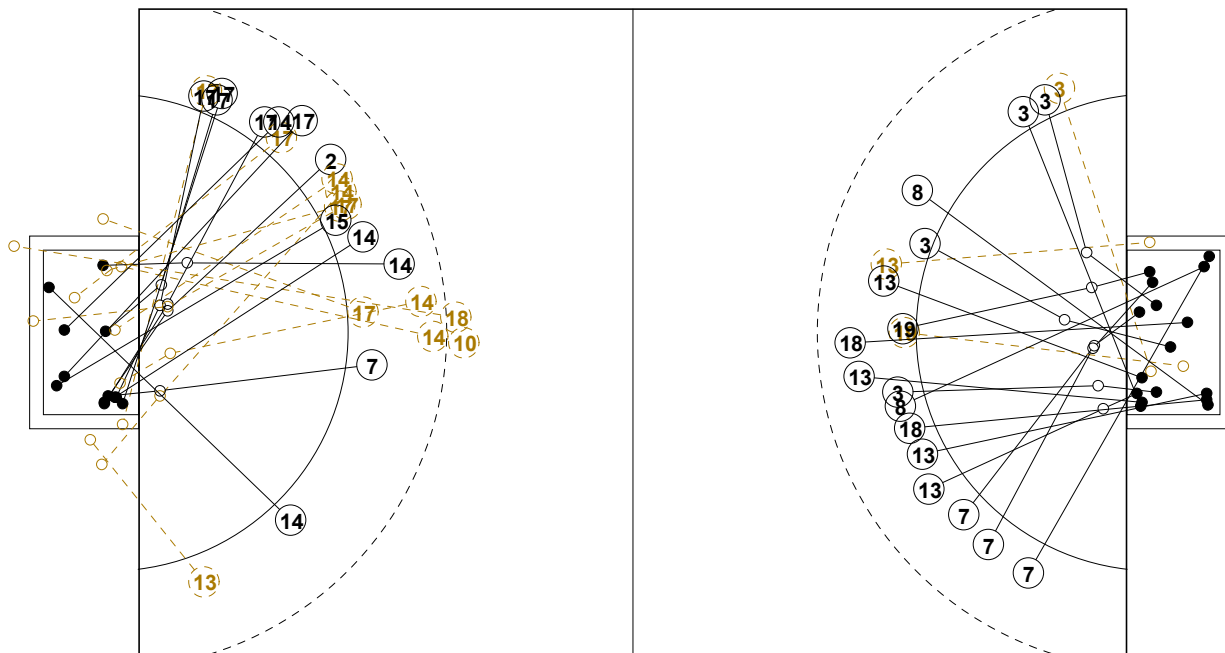

# 2016 IHF WOMEN'S YOUTH WORLD CHAMPIONSHIP IN SVK PICTORIAL MATCH STATISTICS

ROUND 3

MATCH 27

201612027-21-1/1

1st Half  
13 : 16

2nd Half  
27 : 25