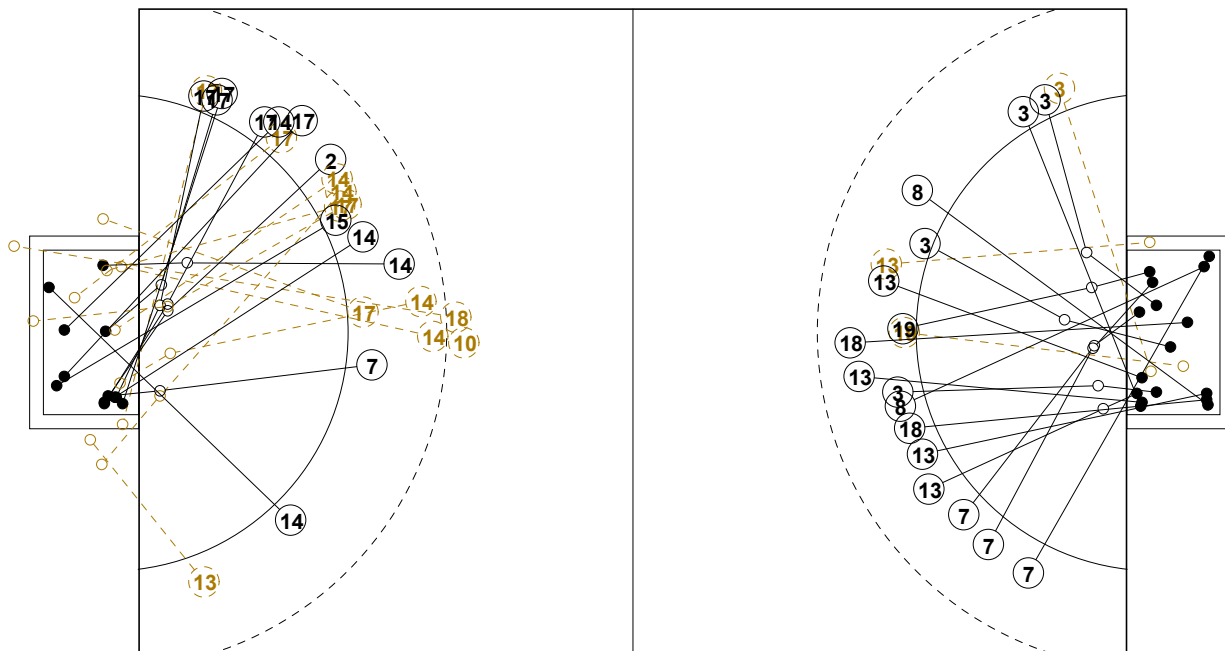

## GOALKEEPER: SAVED/SHOTS

TEAM TOTALS	GOALS	SAVED	MISSED	POST	BLOCKED	TOTAL	RATE(%)
Field Shot	1	3	1		2	7	14.3%
Line Shot	6		1			7	85.7%
Wing Shot	5	2	1	1		9	55.6%
Fastbreak	7	2	1	1		11	63.6%
Breakthrough	4	2		2		8	50.0%
Free Throw							0.0%
7M-Throw	2	2				4	50.0%

# 2016 IHF WOMEN'S YOUTH WORLD CHAMPIONSHIP IN SVK PICTORIAL MATCH STATISTICS

ROUND 3

MATCH 27

201612027-21-1/1

1st Half  
13 : 16

2nd Half  
27 : 25