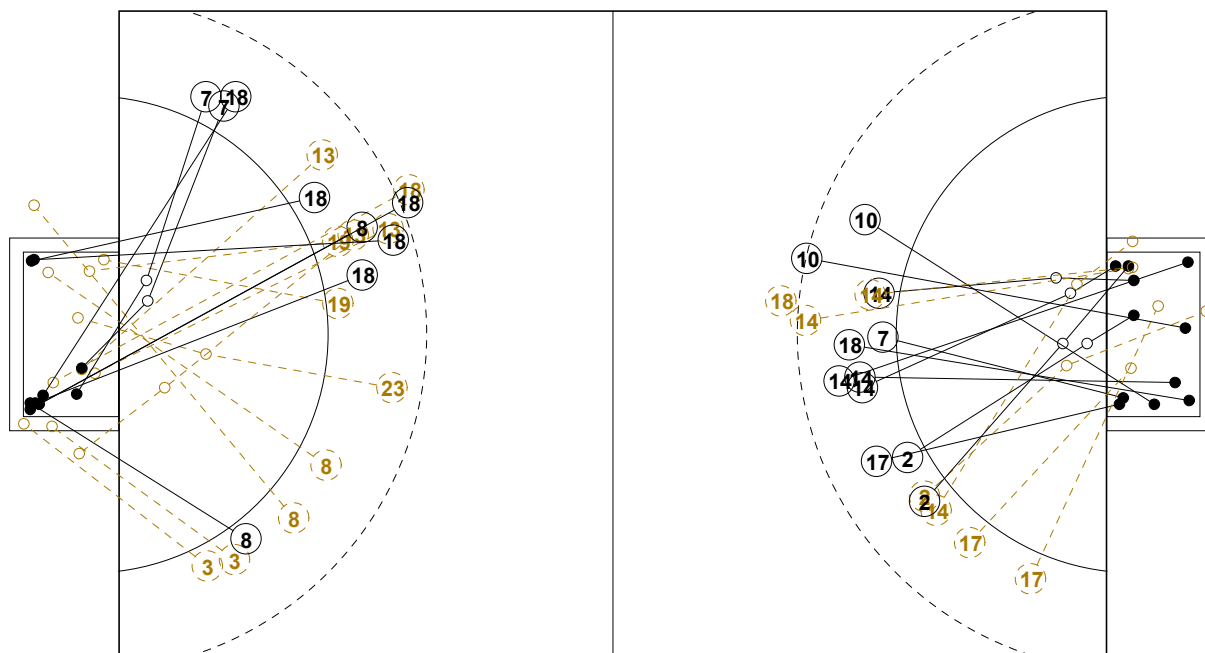

## GOALKEEPER: SAVED/SHOTS

TEAM TOTALS	GOALS	SAVED	MISSED	POST	BLOCKED	TOTAL	RATE(%)
Field Shot	1	3	1		2	7	14.3%
Line Shot	6		1			7	85.7%
Wing Shot	5	2	1	1		9	55.6%
Fastbreak	7	2	1	1		11	63.6%
Breakthrough	4	2		2		8	50.0%
Free Throw							0.0%
7M-Throw	2	2				4	50.0%

# 2016 IHF WOMEN'S YOUTH WORLD CHAMPIONSHIP IN SVK PICTORIAL MATCH STATISTICS

ROUND 3

MATCH 27

201612027-21-1/1

1st Half  
13 : 16

2nd Half  
27 : 25