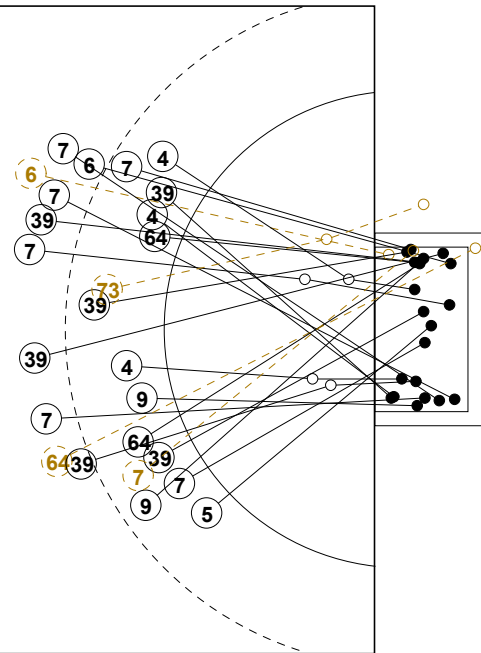

2016 IHF WOMEN'S YOUTH WORLD CHAMPIONSHIP IN SVK PICTORIAL MATCH STATISTICS

ROUND 3

MATCH 25

201612025-21-1/1

1st Half
21 : 7

2nd Half
23 : 42

2016 IHF WOMEN'S YOUTH WORLD CHAMPIONSHIP IN SVK

INDV/TEAM MATCH STATISTICS

OFFICIAL
HANDBALL
Women's Youth

PRELIMINARY
ROUND 3

GROUP A
MATCH 25

201612025-14-1/2
Nepela
22/07/2016 16:00

No.	Name	Field Shot	Line Shot	Wing Shot	Fast Brk.	Brk. Thr.	Free Thr.	7m Thr.	Total	Rate %	ASST.	ERR.	WAR.	2'	D+DR	TIME
RUSSIAN FEDERATION(RUS)																
<i>(COURT PLAYER)</i>																
4	DAVIDENKO A.		3/3						3/3	100%		1				00:28:11
5	ALIRZAEVA K.			1/1	2/2				3/3	100%	1	1		1		00:35:14
6	IVANOVA Svetlana	1/2							1/2	50.0%	1					00:31:13
7	ZELENKOVA E.	6/6			1/1	0/1		1/1	8/9	88.9%		1	1	1		00:25:12
9	KUDRIAVTSEVA E.	4/4	1/1					1/1	6/6	100%	1		1	1		00:24:31
11	SABIROVA Karina				1/1			1/1	2/2	100%	1	1				00:15:02
12	ORLOVA Margarita									0.0%						00:30:00
15	TAZHENOVA Milana									0.0%						00:00:00
18	KREMNEVA S.									0.0%	1		1			00:23:14
20	SAMOILENKO Lada			0/1	2/2				2/3	66.7%						00:29:13
26	DUVAKINA Mariia									0.0%	1	1				00:30:00
38	SINITSYNA Sofiia	0/1			1/1				1/2	50.0%	1	3				00:26:48
39	S. Antonina	3/4	2/2		2/2	1/1		1/1	9/10	90.0%	2	1				00:40:39
64	DUDINA Mariia	0/2			2/2				2/4	50.0%	1			1		00:16:06
67	ILLARIONOVA A.		1/2		2/2				3/4	75.0%				2		00:31:03
73	IGNATOVICH Sofia		2/3						2/3	66.7%		2				00:20:13
Total		14/19	9/11	1/2	13/13	1/2		4/4	42/51	82.4%	10	11	3	6		
<i>(GOALKEEPER)</i>																
12	ORLOVA Margarita		0/8	2/6		0/1		1/4	3/19	15.8%						00:30:00
26	DUVAKINA Mariia	2/3	4/6	0/1	0/2			0/1	6/13	46.2%	1	1				00:30:00
Total		2/3	4/14	2/7	0/2	0/1		1/5	9/32	28.1%	1	1				