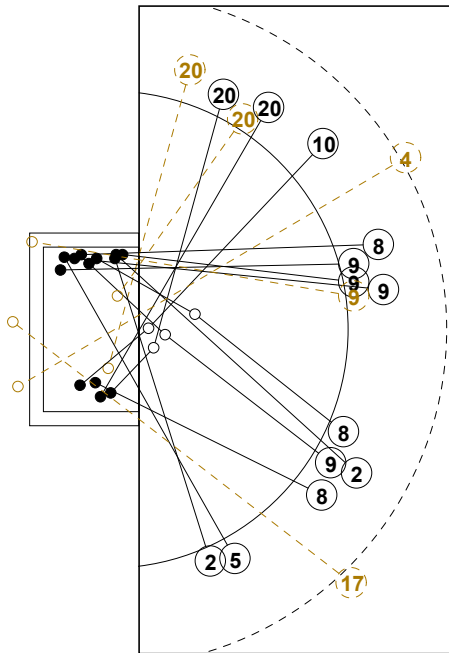

2016 IHF WOMEN'S YOUTH WORLD CHAMPIONSHIP IN SVK PICTORIAL MATCH STATISTICS

ROUND 3

MATCH 25

201612025-21-1/1

1st Half
21 : 7

2nd Half
23 : 42

2016 IHF WOMEN'S YOUTH WORLD CHAMPIONSHIP IN SVK

INDV/TEAM MATCH STATISTICS

OFFICIAL
HANDBALL
Women's Youth

PRELIMINARY
ROUND 3

GROUP A
MATCH 25

201612025-14-1/2
Nepela
22/07/2016 16:00

No.	Name	Field Shot	Line Shot	Wing Shot	Fast Brk.	Brk. Thr.	Free Thr.	7m Thr.	Total	Rate %	ASST.	ERR.	WAR.	2'	D+DR	TIME
RUSSIAN FEDERATION(RUS)																
<i>(COURT PLAYER)</i>																
4	DAVIDENKO A.		3/3						3/3	100%		1				00:28:11
5	ALIRZAEVA K.			1/1	2/2				3/3	100%	1	1		1		00:35:14
6	IVANOVA Svetlana	1/2							1/2	50.0%	1					00:31:13
7	ZELENKOVA E.	6/6			1/1	0/1		1/1	8/9	88.9%		1	1	1		00:25:12
9	KUDRIAVTSEVA E.	4/4	1/1					1/1	6/6	100%	1		1	1		00:24:31
11	SABIROVA Karina				1/1			1/1	2/2	100%	1	1				00:15:02
12	ORLOVA Margarita									0.0%						00:30:00
15	TAZHENOVA Milana									0.0%						00:00:00
18	KREMNEVA S.									0.0%	1		1			00:23:14
20	SAMOILENKO Lada			0/1	2/2				2/3	66.7%						00:29:13
26	DUVAKINA Mariia									0.0%	1	1				00:30:00
38	SINITSYNA Sofiia	0/1			1/1				1/2	50.0%	1	3				00:26:48
39	S. Antonina	3/4	2/2		2/2	1/1		1/1	9/10	90.0%	2	1				00:40:39
64	DUDINA Mariia	0/2			2/2				2/4	50.0%	1			1		00:16:06
67	ILLARIONOVA A.		1/2		2/2				3/4	75.0%				2		00:31:03
73	IGNATOVICH Sofia		2/3						2/3	66.7%		2				00:20:13
Total		14/19	9/11	1/2	13/13	1/2		4/4	42/51	82.4%	10	11	3	6		
<i>(GOALKEEPER)</i>																
12	ORLOVA Margarita		0/8	2/6		0/1		1/4	3/19	15.8%						00:30:00
26	DUVAKINA Mariia	2/3	4/6	0/1	0/2			0/1	6/13	46.2%	1	1				00:30:00
Total		2/3	4/14	2/7	0/2	0/1		1/5	9/32	28.1%	1	1				