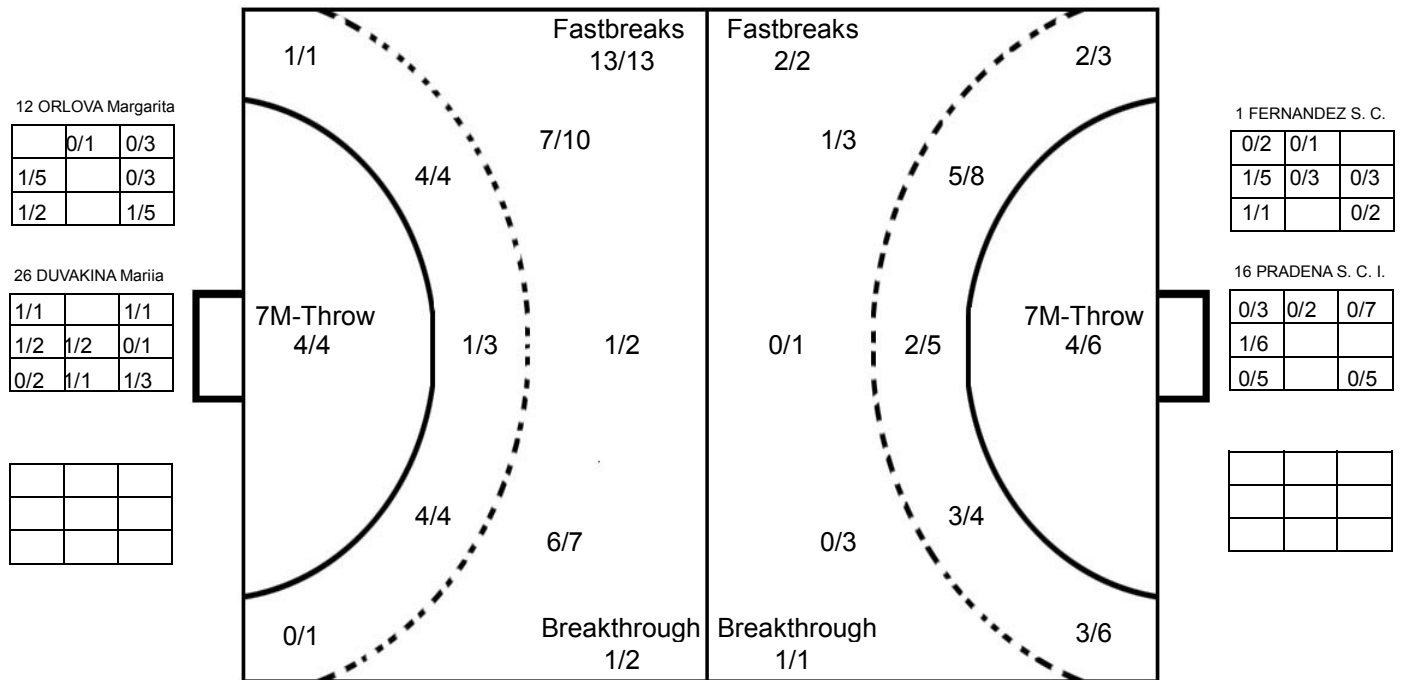

COURT PLAYER: GOALS/SHOTS

GOALKEEPER: SAVED/SHOTS

TEAM TOTALS	GOALS	SAVED	MISSED	POST	BLOCKED	TOTAL	RATE(%)
Field Shot	1	2	4			7	14.3%
Line Shot	10	4		3		17	58.8%
Wing Shot	5	2		2		9	55.6%
Fastbreak	2					2	100.0%
Breakthrough	1					1	100.0%
Free Throw							0.0%
7M-Throw	4	1		1		6	66.7%

2016 IHF WOMEN'S YOUTH WORLD CHAMPIONSHIP IN SVK

MATCH SHOT REPORT

ROUND 3

MATCH 25

201612025-41-1/1

RUSSIAN FEDERATION

4 DAVIDENKO A. 1 2	5 ALIRZAEVA K. 1 1	6 IVANOVA Svetlana 1	7 ZELENKOVA E. 1 3 2 1 1	9 KUDRIAVTSEVA E. 1 1 1 1 1 1	11 SABIROVA Karina 2	12 ORLOVA Margarita	15 TAZHENOVA Milana
Post - 0 Miss - 0 Block - 0	Post - 0 Miss - 0 Block - 0	Post - 0 Miss - 0 Block - 0	Post - 0 Miss - 0 Block - 0	Post - 0 Miss - 0 Block - 0	Post - 0 Miss - 0 Block - 0	Post - 0 Miss - 0 Block - 0	Post - 0 Miss - 0 Block - 0
18 KREMNEVA S.	20 SAMOILENKO Lada 1 1	26 DUVAKINA Mariia	38 SINITSYNA Sofia 1	39 S. Antonina 2 3 1 1 1 1	64 DUDINA Mariia 2	67 ILLARIONOVA A. 1 1	73 IGNATOVICH Sofia 1 1
Post - 0 Miss - 0 Block - 0	Post - 0 Miss - 0 Block - 0	Post - 0 Miss - 0 Block - 0	Post - 1 Miss - 0 Block - 0	Post - 2 Miss - 0 Block - 0	Post - 1 Miss - 0 Block - 0	Post - 0 Miss - 1 Block - 0	Post - 0 Miss - 1 Block - 0