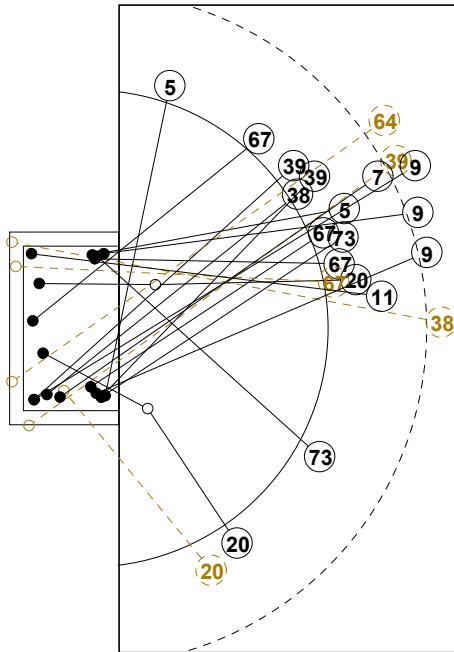

2016 IHF WOMEN'S YOUTH WORLD CHAMPIONSHIP IN SVK PICTORIAL MATCH STATISTICS

ROUND 3

MATCH 25

201612025-21-1/1

1st Half
21 : 7

2nd Half
23 : 42

2016 IHF WOMEN'S YOUTH WORLD CHAMPIONSHIP IN SVK

INDV/TEAM MATCH STATISTICS

OFFICIAL
HANDBALL
Women's Youth

PRELIMINARY
ROUND 3

GROUP A
MATCH 25

201612025-14-1/2
Nepela
22/07/2016 16:00

No.	Name	Field Shot	Line Shot	Wing Shot	Fast Brk.	Brk. Thr.	Free Thr.	7m Thr.	Total	Rate %	ASST.	ERR.	WAR.	2'	D+DR	TIME
RUSSIAN FEDERATION(RUS)																
<i>(COURT PLAYER)</i>																
4	DAVIDENKO A.		3/3						3/3	100%		1				00:28:11
5	ALIRZAEVA K.			1/1	2/2				3/3	100%	1	1		1		00:35:14
6	IVANOVA Svetlana	1/2							1/2	50.0%	1					00:31:13
7	ZELENKOVA E.	6/6			1/1	0/1		1/1	8/9	88.9%		1	1	1		00:25:12
9	KUDRIAVTSEVA E.	4/4	1/1					1/1	6/6	100%	1		1	1		00:24:31
11	SABIROVA Karina				1/1			1/1	2/2	100%	1	1				00:15:02
12	ORLOVA Margarita									0.0%						00:30:00
15	TAZHENOVA Milana									0.0%						00:00:00
18	KREMNEVA S.									0.0%	1		1			00:23:14
20	SAMOILENKO Lada			0/1	2/2				2/3	66.7%						00:29:13
26	DUVAKINA Mariia									0.0%	1	1				00:30:00
38	SINITSYNA Sofiia	0/1			1/1				1/2	50.0%	1	3				00:26:48
39	S. Antonina	3/4	2/2		2/2	1/1		1/1	9/10	90.0%	2	1				00:40:39
64	DUDINA Mariia	0/2			2/2				2/4	50.0%	1			1		00:16:06
67	ILLARIONOVA A.		1/2		2/2				3/4	75.0%				2		00:31:03
73	IGNATOVICH Sofia		2/3						2/3	66.7%		2				00:20:13
Total		14/19	9/11	1/2	13/13	1/2		4/4	42/51	82.4%	10	11	3	6		
<i>(GOALKEEPER)</i>																
12	ORLOVA Margarita		0/8	2/6		0/1		1/4	3/19	15.8%						00:30:00
26	DUVAKINA Mariia	2/3	4/6	0/1	0/2			0/1	6/13	46.2%	1	1				00:30:00
Total		2/3	4/14	2/7	0/2	0/1		1/5	9/32	28.1%	1	1				