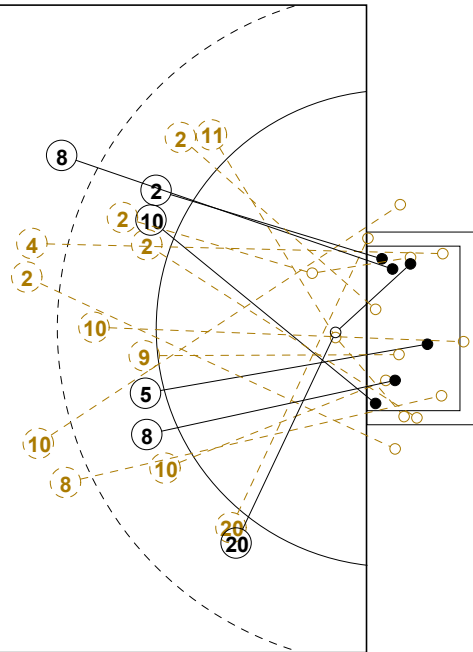

2016 IHF WOMEN'S YOUTH WORLD CHAMPIONSHIP IN SVK PICTORIAL MATCH STATISTICS

ROUND 3

MATCH 25

201612025-21-1/1

1st Half
21 : 7

2nd Half
23 : 42

2016 IHF WOMEN'S YOUTH WORLD CHAMPIONSHIP IN SVK

INDV/TEAM MATCH STATISTICS

OFFICIAL
HANDBALL
Women's Youth

PRELIMINARY
ROUND 3

GROUP A
MATCH 25

201612025-14-1/2
Nepela
22/07/2016 16:00

No.	Name	Field Shot	Line Shot	Wing Shot	Fast Brk.	Brk. Thr.	Free Thr.	7m Thr.	Total	Rate %	ASST.	ERR.	WAR.	2'	D+DR	TIME
RUSSIAN FEDERATION(RUS)																
<i>(COURT PLAYER)</i>																
4	DAVIDENKO A.		3/3						3/3	100%		1				00:28:11
5	ALIRZAEVA K.			1/1	2/2				3/3	100%	1	1		1		00:35:14
6	IVANOVA Svetlana	1/2							1/2	50.0%	1					00:31:13
7	ZELENKOVA E.	6/6			1/1	0/1		1/1	8/9	88.9%		1	1	1		00:25:12
9	KUDRIAVTSEVA E.	4/4	1/1					1/1	6/6	100%	1		1	1		00:24:31
11	SABIROVA Karina				1/1			1/1	2/2	100%	1	1				00:15:02
12	ORLOVA Margarita									0.0%						00:30:00
15	TAZHENOVA Milana									0.0%						00:00:00
18	KREMNEVA S.									0.0%	1		1			00:23:14
20	SAMOILENKO Lada			0/1	2/2				2/3	66.7%						00:29:13
26	DUVAKINA Mariia									0.0%	1	1				00:30:00
38	SINITSYNA Sofiia	0/1			1/1				1/2	50.0%	1	3				00:26:48
39	S. Antonina	3/4	2/2		2/2	1/1		1/1	9/10	90.0%	2	1				00:40:39
64	DUDINA Mariia	0/2			2/2				2/4	50.0%	1			1		00:16:06
67	ILLARIONOVA A.		1/2		2/2				3/4	75.0%				2		00:31:03
73	IGNATOVICH Sofia		2/3						2/3	66.7%		2				00:20:13
Total		14/19	9/11	1/2	13/13	1/2		4/4	42/51	82.4%	10	11	3	6		
<i>(GOALKEEPER)</i>																
12	ORLOVA Margarita		0/8	2/6		0/1		1/4	3/19	15.8%						00:30:00
26	DUVAKINA Mariia	2/3	4/6	0/1	0/2			0/1	6/13	46.2%	1	1				00:30:00
Total		2/3	4/14	2/7	0/2	0/1		1/5	9/32	28.1%	1	1				