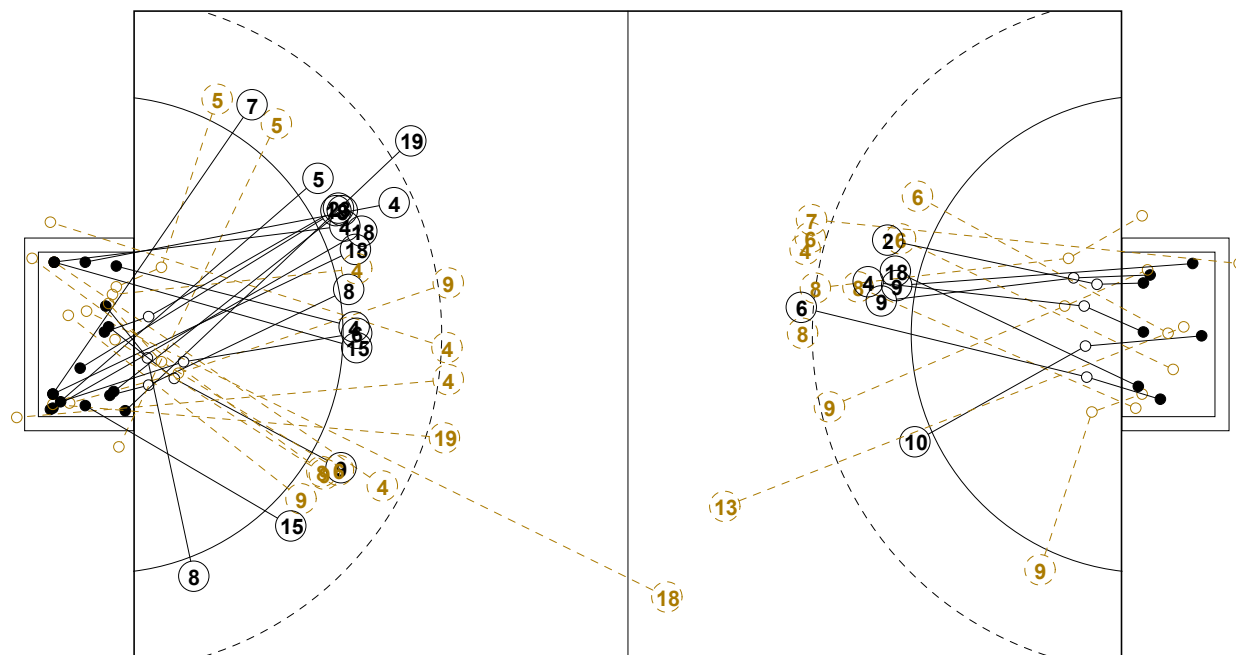

# 2016 IHF WOMEN'S YOUTH WORLD CHAMPIONSHIP IN SVK PICTORIAL MATCH STATISTICS

ROUND 2

MATCH 23

201612023-21-1/1

1st Half  
7 : 16

2nd Half  
34 : 16

### INDV/TEAM MATCH STATISTICS

OFFICIAL  
HANDBALL  
Women's Youth

PRELIMINARY  
ROUND 2

GROUP D  
MATCH 23

201612023-14-1/2  
NTC  
20/07/2016 20:00

No.	Name	Field Shot	Line Shot	Wing Shot	Fast Brk.	Brk. Thr.	Free Thr.	7m Thr.	Total	Rate %	ASST.	ERR.	WAR.	2'	D+DR	TIME
<b>ARGENTINA(ARG)</b>																
<i>(COURT PLAYER)</i>																
1	CODESAL Luciana									0.0%						00:28:49
2	HARO Camila					1/1			1/1	100%		5				00:22:38
4	MANZANO Sofia	0/3				1/1			1/4	25.0%	1	3		1		00:28:47
5	GARCIA Ayelen	0/1		1/3					1/4	25.0%		2				00:31:38
6	MELLANO Eugenia	1/3	0/1			0/2			1/6	16.7%						00:27:56
7	DALLE CRODE L.	0/1							0/1	0.0%		5				00:37:16
8	ALONSO Maite	1/6	0/1					2/4	3/11	27.3%	1	1				00:27:22
9	CAVO Malena	3/5		0/1		3/3			6/9	66.7%	1	2		1		00:32:45
10	PEDERNERA Camila					2/2			2/2	100%	1	2	1	2		00:38:53
11	BAMONTE Rocio		0/1						0/1	0.0%		1	1			00:29:47
12	CABO Natalia									0.0%						00:30:00
13	BENEDETI C.	0/1							0/1	0.0%		1				00:26:00
14	GUIRAO Maria Sol		0/1						0/1	0.0%		1		1		00:20:14
15	MARTINEZ V.									0.0%		2				00:25:15
18	BRODSKY V.		1/1						1/1	100%						00:09:58
22	CECORILLI Sofia									0.0%						00:00:00
<b>Total</b>		5/20	1/5	1/4		7/9		2/4	16/42	38.1%	4	25	2	5		
<i>(GOALKEEPER)</i>																
1	CODESAL Luciana	5/7	0/5	0/1	0/5	0/1		0/2	5/21	23.8%						00:28:49
12	CABO Natalia	4/6	0/2	1/2	1/11	3/5		1/2	10/28	35.7%						00:30:00
<b>Total</b>		9/13	0/7	1/3	1/16	3/6		1/4	15/49	30.6%						