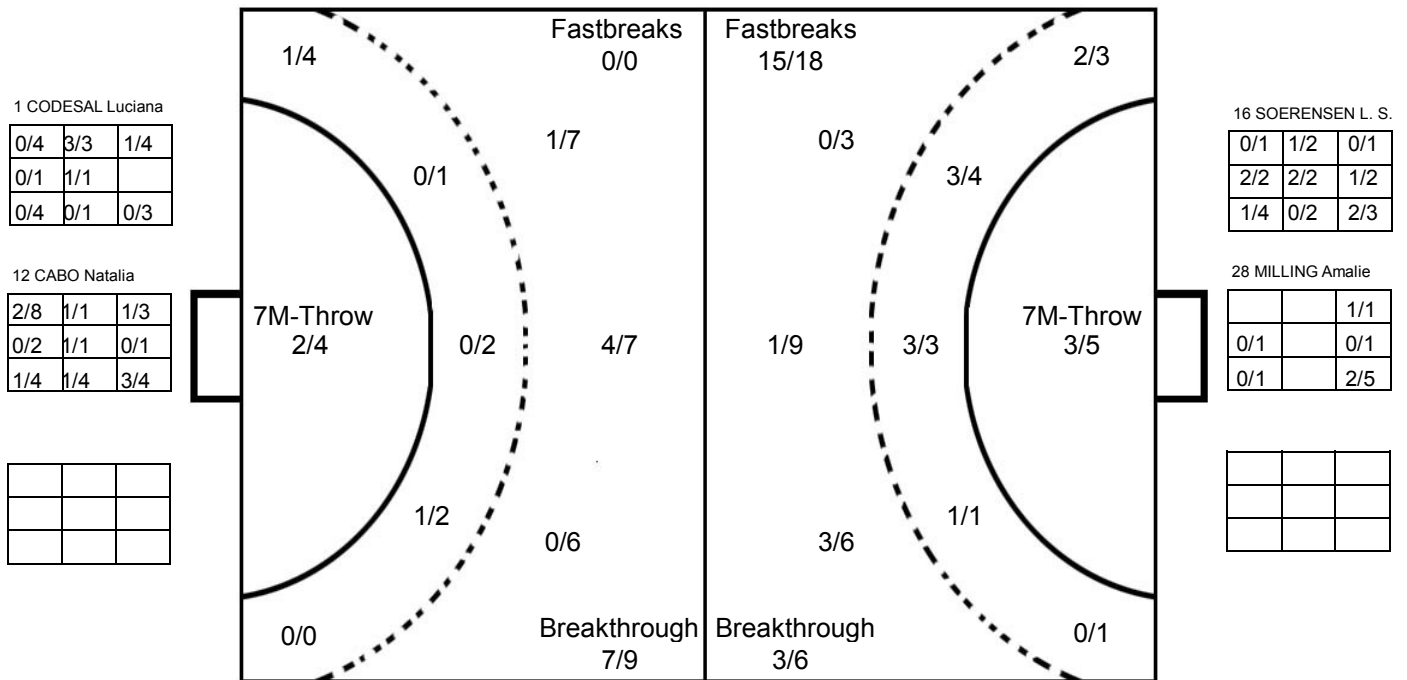

2016 IHF WOMEN'S YOUTH WORLD CHAMPIONSHIP IN SVK

MATCH SHOT REPORT

ROUND 2

MATCH 23

201612023-41-1/1

ARGENTINA

1 CODESAL Luciana	2 HARO Camila	4 MANZANO Sofia	5 GARCIA Ayelen	6 MELLANO Eugenia	7 DALLE CRODE L.	8 ALONSO Maite	9 CAVO Malena
<table border="1"><tr><td></td><td></td><td></td></tr><tr><td></td><td></td><td></td></tr><tr><td></td><td></td><td></td></tr></table>	<table border="1"><tr><td></td><td></td><td></td></tr><tr><td></td><td></td><td></td></tr><tr><td>1</td><td></td><td></td></tr></table>	<table border="1"><tr><td></td><td></td><td></td></tr><tr><td></td><td></td><td></td></tr><tr><td></td><td>1</td><td></td></tr></table>	<table border="1"><tr><td></td><td></td><td></td></tr><tr><td></td><td></td><td></td></tr><tr><td></td><td></td><td>1</td></tr></table>	<table border="1"><tr><td></td><td></td><td></td></tr><tr><td></td><td></td><td></td></tr><tr><td></td><td></td><td>1</td></tr></table>	<table border="1"><tr><td></td><td></td><td></td></tr><tr><td></td><td></td><td></td></tr><tr><td></td><td></td><td></td></tr></table>	<table border="1"><tr><td></td><td></td><td>1</td></tr><tr><td></td><td></td><td></td></tr><tr><td>1</td><td></td><td></td></tr></table>	<table border="1"><tr><td></td><td>1</td><td></td></tr><tr><td></td><td></td><td></td></tr><tr><td>2</td><td></td><td>2</td></tr></table>
Post - 0 Miss - 0 Block - 0	Post - 0 Miss - 0 Block - 0	Post - 0 Miss - 0 Block - 1	Post - 1 Miss - 1 Block - 0	Post - 0 Miss - 2 Block - 1	Post - 0 Miss - 1 Block - 0	Post - 0 Miss - 1 Block - 3	Post - 0 Miss - 0 Block - 1
10 PEDERNERA	11 BAMONTE Rocio	12 CABO Natalia	13 BENEDETI C.	14 GUIRAO Maria Sol	15 MARTINEZ V.	18 BRODSKY V.	22 CECORILLI Sofia
<table border="1"><tr><td></td><td>1</td><td></td></tr><tr><td></td><td></td><td></td></tr><tr><td></td><td></td><td></td></tr></table>	<table border="1"><tr><td></td><td></td><td></td></tr><tr><td></td><td></td><td></td></tr><tr><td></td><td></td><td></td></tr></table>	<table border="1"><tr><td></td><td></td><td></td></tr><tr><td></td><td></td><td></td></tr><tr><td></td><td></td><td></td></tr></table>	<table border="1"><tr><td></td><td></td><td></td></tr><tr><td></td><td></td><td></td></tr><tr><td></td><td></td><td></td></tr></table>	<table border="1"><tr><td></td><td></td><td></td></tr><tr><td></td><td></td><td></td></tr><tr><td></td><td></td><td></td></tr></table>	<table border="1"><tr><td></td><td></td><td></td></tr><tr><td></td><td></td><td></td></tr><tr><td></td><td></td><td></td></tr></table>	<table border="1"><tr><td></td><td></td><td></td></tr><tr><td></td><td></td><td></td></tr><tr><td></td><td></td><td>1</td></tr></table>	<table border="1"><tr><td></td><td></td><td></td></tr><tr><td></td><td></td><td></td></tr><tr><td></td><td></td><td></td></tr></table>
Post - 0 Miss - 0 Block - 0	Post - 1 Miss - 0 Block - 0	Post - 0 Miss - 0 Block - 0	Post - 0 Miss - 0 Block - 0	Post - 0 Miss - 1 Block - 0	Post - 0 Miss - 0 Block - 0	Post - 0 Miss - 0 Block - 0	Post - 0 Miss - 0 Block - 0

DENMARK

2 BENDTSEN A. W.	4 JOERGENSEN K.	5 HANSEN Lea	6 HAGESOE H. E.	7 NIELSEN A. S. M.	8 BRUUS Kamilla	9 THOMSEN C. K.	10 OLSEN N. N.
<table border="1"><tr><td>1</td><td></td><td></td></tr><tr><td></td><td></td><td></td></tr><tr><td></td><td></td><td></td></tr></table>	<table border="1"><tr><td></td><td></td><td>1</td></tr><tr><td></td><td></td><td>1</td></tr><tr><td></td><td></td><td>1</td></tr></table>	<table border="1"><tr><td>1</td><td></td><td></td></tr><tr><td></td><td></td><td></td></tr><tr><td></td><td></td><td></td></tr></table>	<table border="1"><tr><td>1</td><td></td><td></td></tr><tr><td></td><td></td><td></td></tr><tr><td>2</td><td></td><td>2</td></tr></table>	<table border="1"><tr><td>1</td><td></td><td>1</td></tr><tr><td></td><td></td><td></td></tr><tr><td></td><td></td><td></td></tr></table>	<table border="1"><tr><td></td><td></td><td></td></tr><tr><td>1</td><td></td><td></td></tr><tr><td>2</td><td>1</td><td>1</td></tr></table>	<table border="1"><tr><td></td><td></td><td></td></tr><tr><td></td><td></td><td></td></tr><tr><td></td><td>1</td><td></td></tr></table>	<table border="1"><tr><td></td><td>2</td><td></td></tr><tr><td></td><td></td><td></td></tr><tr><td></td><td></td><td></td></tr></table>
Post - 0 Miss - 1 Block - 1	Post - 0 Miss - 2 Block - 0	Post - 0 Miss - 1 Block - 0	Post - 0 Miss - 0 Block - 0	Post - 0 Miss - 0 Block - 0	Post - 1 Miss - 0 Block - 0	Post - 0 Miss - 0 Block - 0	Post - 0 Miss - 0 Block - 0
14 SVARRE C. L.	15 FRIIS Emma C. U.	16 SOERENSEN L. S.	17 CHRISTIANSEN E.	18 DAHL Ida M. M.	19 LUNDGREEN N. S.	23 JENSEN Laura C.	28 MILLING Amalie
<table border="1"><tr><td></td><td></td><td></td></tr><tr><td></td><td></td><td></td></tr><tr><td>1</td><td></td><td></td></tr></table>	<table border="1"><tr><td></td><td>1</td><td>1</td></tr><tr><td></td><td>1</td><td></td></tr><tr><td></td><td></td><td></td></tr></table>	<table border="1"><tr><td></td><td></td><td></td></tr><tr><td></td><td></td><td></td></tr><tr><td></td><td></td><td></td></tr></table>	<table border="1"><tr><td></td><td></td><td>1</td></tr><tr><td></td><td></td><td></td></tr><tr><td>1</td><td></td><td></td></tr></table>	<table border="1"><tr><td></td><td></td><td>3</td></tr><tr><td></td><td></td><td></td></tr><tr><td></td><td></td><td>1</td></tr></table>	<table border="1"><tr><td></td><td></td><td></td></tr><tr><td></td><td></td><td></td></tr><tr><td>1</td><td></td><td></td></tr></table>	<table border="1"><tr><td></td><td></td><td></td></tr><tr><td></td><td></td><td></td></tr><tr><td></td><td>1</td><td></td></tr></table>	<table border="1"><tr><td></td><td></td><td></td></tr><tr><td></td><td></td><td></td></tr><tr><td></td><td></td><td></td></tr></table>
Post - 0 Miss - 0 Block - 0	Post - 0 Miss - 1 Block - 0	Post - 0 Miss - 0 Block - 0	Post - 0 Miss - 1 Block - 0	Post - 0 Miss - 0 Block - 0	Post - 0 Miss - 0 Block - 1	Post - 0 Miss - 1 Block - 0	Post - 0 Miss - 0 Block - 0