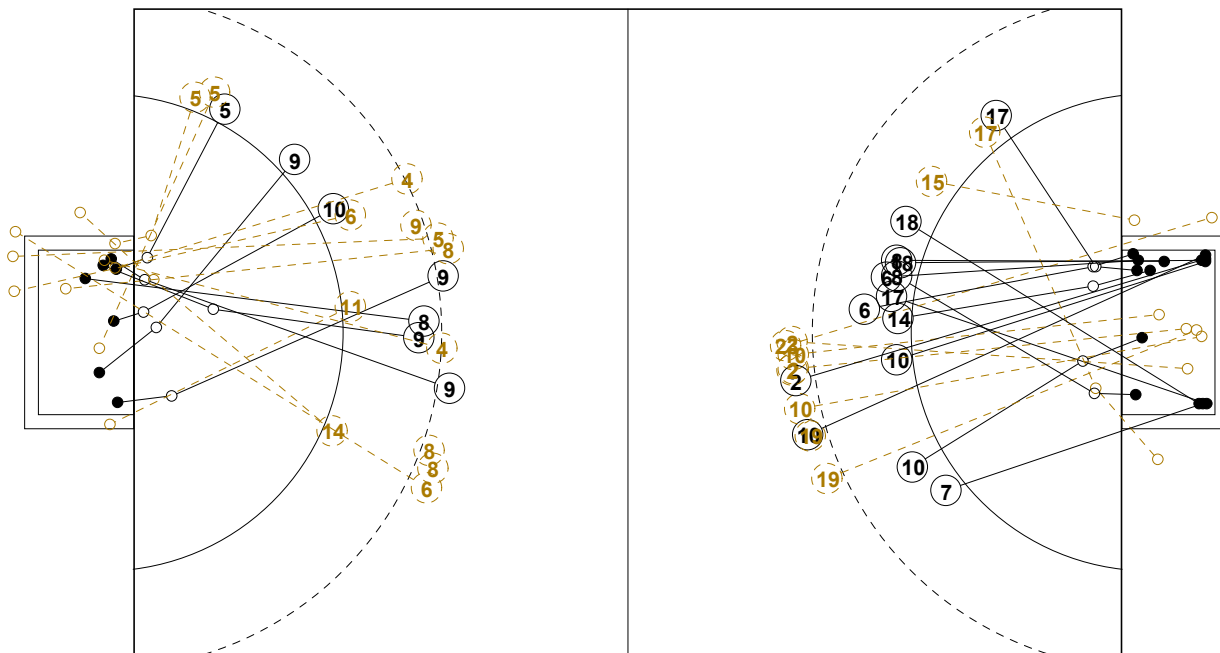

# 2016 IHF WOMEN'S YOUTH WORLD CHAMPIONSHIP IN SVK PICTORIAL MATCH STATISTICS

ROUND 2

MATCH 23

201612023-21-1/1

1st Half  
7 : 16

2nd Half  
34 : 16

### INDV/TEAM MATCH STATISTICS

OFFICIAL  
HANDBALL  
Women's Youth

PRELIMINARY  
ROUND 2

GROUP D  
MATCH 23

201612023-14-1/2  
NTC  
20/07/2016 20:00

No.	Name	Field Shot	Line Shot	Wing Shot	Fast Brk.	Brk. Thr.	Free Thr.	7m Thr.	Total	Rate %	ASST.	ERR.	WAR.	2'	D+DR	TIME
<b>ARGENTINA(ARG)</b>																
<i>(COURT PLAYER)</i>																
1	CODESAL Luciana									0.0%						00:28:49
2	HARO Camila					1/1			1/1	100%		5				00:22:38
4	MANZANO Sofia	0/3				1/1			1/4	25.0%	1	3		1		00:28:47
5	GARCIA Ayelen	0/1		1/3					1/4	25.0%		2				00:31:38
6	MELLANO Eugenia	1/3	0/1			0/2			1/6	16.7%						00:27:56
7	DALLE CRODE L.	0/1							0/1	0.0%		5				00:37:16
8	ALONSO Maite	1/6	0/1					2/4	3/11	27.3%	1	1				00:27:22
9	CAVO Malena	3/5		0/1		3/3			6/9	66.7%	1	2		1		00:32:45
10	PEDERNERA Camila					2/2			2/2	100%	1	2	1	2		00:38:53
11	BAMONTE Rocio		0/1						0/1	0.0%		1	1			00:29:47
12	CABO Natalia									0.0%						00:30:00
13	BENEDETI C.	0/1							0/1	0.0%		1				00:26:00
14	GUIRAO Maria Sol		0/1						0/1	0.0%		1		1		00:20:14
15	MARTINEZ V.									0.0%		2				00:25:15
18	BRODSKY V.		1/1						1/1	100%						00:09:58
22	CECORILLI Sofia									0.0%						00:00:00
<b>Total</b>		5/20	1/5	1/4		7/9		2/4	16/42	38.1%	4	25	2	5		
<i>(GOALKEEPER)</i>																
1	CODESAL Luciana	5/7	0/5	0/1	0/5	0/1		0/2	5/21	23.8%						00:28:49
12	CABO Natalia	4/6	0/2	1/2	1/11	3/5		1/2	10/28	35.7%						00:30:00
<b>Total</b>		9/13	0/7	1/3	1/16	3/6		1/4	15/49	30.6%						