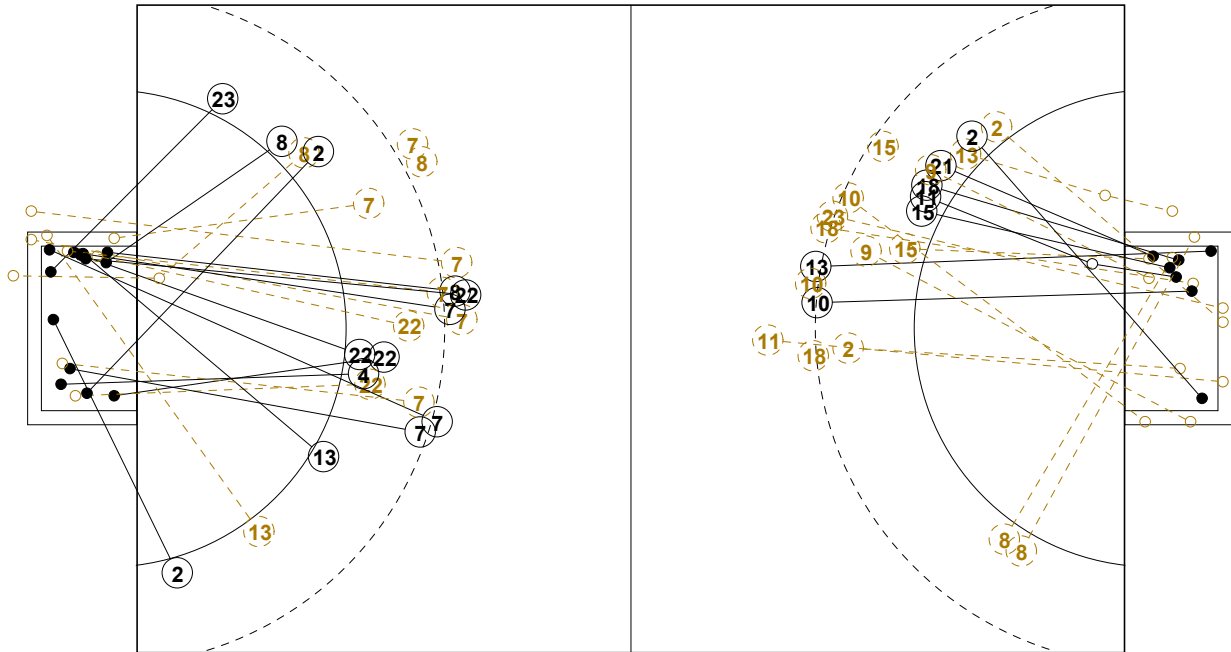

2016 IHF WOMEN'S YOUTH WORLD CHAMPIONSHIP IN SVK PICTORIAL MATCH STATISTICS

ROUND 2

MATCH 21

201612021-21-1/1

1st Half
15 : 11

2nd Half
22 : 31

2016 IHF WOMEN'S YOUTH WORLD CHAMPIONSHIP IN SVK

INDV/TEAM MATCH STATISTICS

OFFICIAL
HANDBALL
Women's Youth

PRELIMINARY
ROUND 2

GROUP C
MATCH 21

201612021-14-1/2
Nepela
20/07/2016 20:00

No.	Name	Field Shot	Line Shot	Wing Shot	Fast Brk.	Brk. Thr.	Free Thr.	7m Thr.	Total	Rate %	ASST.	ERR.	WAR.	2'	D+DR	TIME
NORWAY(NOR)																
<i>(COURT PLAYER)</i>																
1	GROENLUND S. E.									0.0%						00:00:10
2	OLSEN Karoline		1/1	1/1					2/2	100%	1	1				00:08:03
3	HOVLAND Ane		1/2						1/2	50.0%		1				00:19:52
4	BERGUM Mari F.				2/2	2/2			4/4	100%		1		2		00:29:32
6	FOSSHEIM Synne									0.0%			1	2		00:12:38
7	NESTAKER Guro	6/13	1/2					1/2	8/17	47.1%		3				00:55:10
8	ELLERTSEN Line	2/5			1/1	1/2			4/8	50.0%	3	5				00:58:03
12	ROED Kamilla									0.0%						00:00:00
13	HUSE Anna			0/1	3/3				3/4	75.0%	1	1		1		00:52:20
16	FAGERHEIM Eline									0.0%	2					00:59:50
17	AUBERG H. M.				1/1				1/1	100%						00:06:45
18	LUND Karoline									0.0%				1		00:05:04
20	SYVERUD Mia									0.0%						00:01:56
21	DAHL Ragnhild V.									0.0%						00:00:00
22	REISTAD Henny E.	1/1	1/3			4/5		1/1	7/10	70.0%	1	1	1	3		00:53:25
23	GABRIELSEN M.		0/1	1/1					1/2	50.0%			1			00:53:11
Total		9/19	4/9	2/3	7/7	7/9		2/3	31/50	62.0%	8	13	3	9		
<i>(GOALKEEPER)</i>																
1	GROENLUND S. E.							0/1	0/1	0.0%						00:00:10
16	FAGERHEIM Eline	2/5	3/6	1/1	2/6	1/8		0/4	9/30	30.0%	2					00:59:50
Total		2/5	3/6	1/1	2/6	1/8		0/5	9/31	29.0%	2					

COURT PLAYER: GOALS/SHOTS

GOALKEEPER: SAVED/SHOTS

TEAM TOTALS	GOALS	SAVED	MISSED	POST	BLOCKED	TOTAL	RATE(%)
Field Shot	9	4	2	2	2	19	47.4%
Line Shot	4	4		1		9	44.4%
Wing Shot	2			1		3	66.7%
Fastbreak	7					7	100.0%
Breakthrough	7	1	1			9	77.8%
Free Throw							0.0%
7M-Throw	2			1		3	66.7%