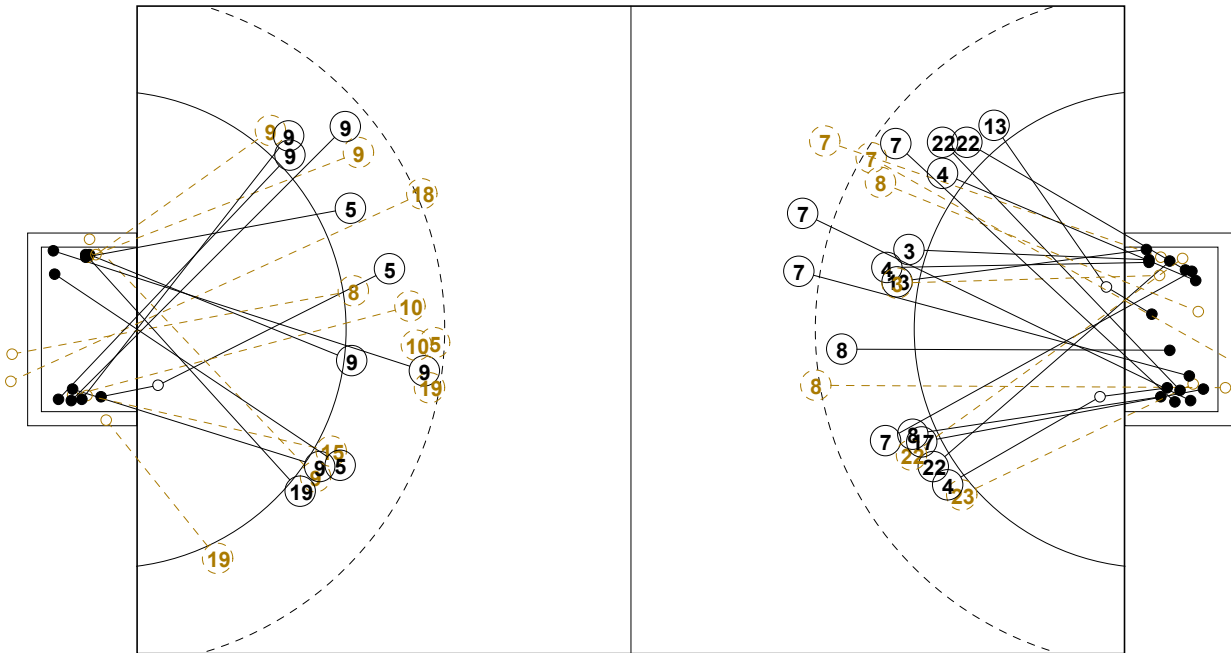

2016 IHF WOMEN'S YOUTH WORLD CHAMPIONSHIP IN SVK PICTORIAL MATCH STATISTICS

ROUND 2

MATCH 21

201612021-21-1/1

1st Half
15 : 11

2nd Half
22 : 31

2016 IHF WOMEN'S YOUTH WORLD CHAMPIONSHIP IN SVK

INDV/TEAM MATCH STATISTICS

OFFICIAL
HANDBALL
Women's Youth

PRELIMINARY
ROUND 2

GROUP C
MATCH 21

201612021-14-1/2
Nepela
20/07/2016 20:00

No.	Name	Field Shot	Line Shot	Wing Shot	Fast Brk.	Brk. Thr.	Free Thr.	7m Thr.	Total	Rate %	ASST.	ERR.	WAR.	2'	D+DR	TIME
NORWAY(NOR)																
<i>(COURT PLAYER)</i>																
1	GROENLUND S. E.									0.0%						00:00:10
2	OLSEN Karoline		1/1	1/1					2/2	100%	1	1				00:08:03
3	HOVLAND Ane		1/2						1/2	50.0%		1				00:19:52
4	BERGUM Mari F.				2/2	2/2			4/4	100%		1		2		00:29:32
6	FOSSHEIM Synne									0.0%			1	2		00:12:38
7	NESTAKER Guro	6/13	1/2					1/2	8/17	47.1%		3				00:55:10
8	ELLERTSEN Line	2/5			1/1	1/2			4/8	50.0%	3	5				00:58:03
12	ROED Kamilla									0.0%						00:00:00
13	HUSE Anna			0/1	3/3				3/4	75.0%	1	1		1		00:52:20
16	FAGERHEIM Eline									0.0%	2					00:59:50
17	AUBERG H. M.				1/1				1/1	100%						00:06:45
18	LUND Karoline									0.0%				1		00:05:04
20	SYVERUD Mia									0.0%						00:01:56
21	DAHL Ragnhild V.									0.0%						00:00:00
22	REISTAD Henny E.	1/1	1/3			4/5		1/1	7/10	70.0%	1	1	1	3		00:53:25
23	GABRIELSEN M.		0/1	1/1					1/2	50.0%			1			00:53:11
Total		9/19	4/9	2/3	7/7	7/9		2/3	31/50	62.0%	8	13	3	9		
<i>(GOALKEEPER)</i>																
1	GROENLUND S. E.							0/1	0/1	0.0%						00:00:10
16	FAGERHEIM Eline	2/5	3/6	1/1	2/6	1/8		0/4	9/30	30.0%	2					00:59:50
Total		2/5	3/6	1/1	2/6	1/8		0/5	9/31	29.0%	2					

COURT PLAYER: GOALS/SHOTS

GOALKEEPER: SAVED/SHOTS

TEAM TOTALS	GOALS	SAVED	MISSED	POST	BLOCKED	TOTAL	RATE(%)
Field Shot	9	4	2	2	2	19	47.4%
Line Shot	4	4		1		9	44.4%
Wing Shot	2			1		3	66.7%
Fastbreak	7					7	100.0%
Breakthrough	7	1	1			9	77.8%
Free Throw							0.0%
7M-Throw	2			1		3	66.7%