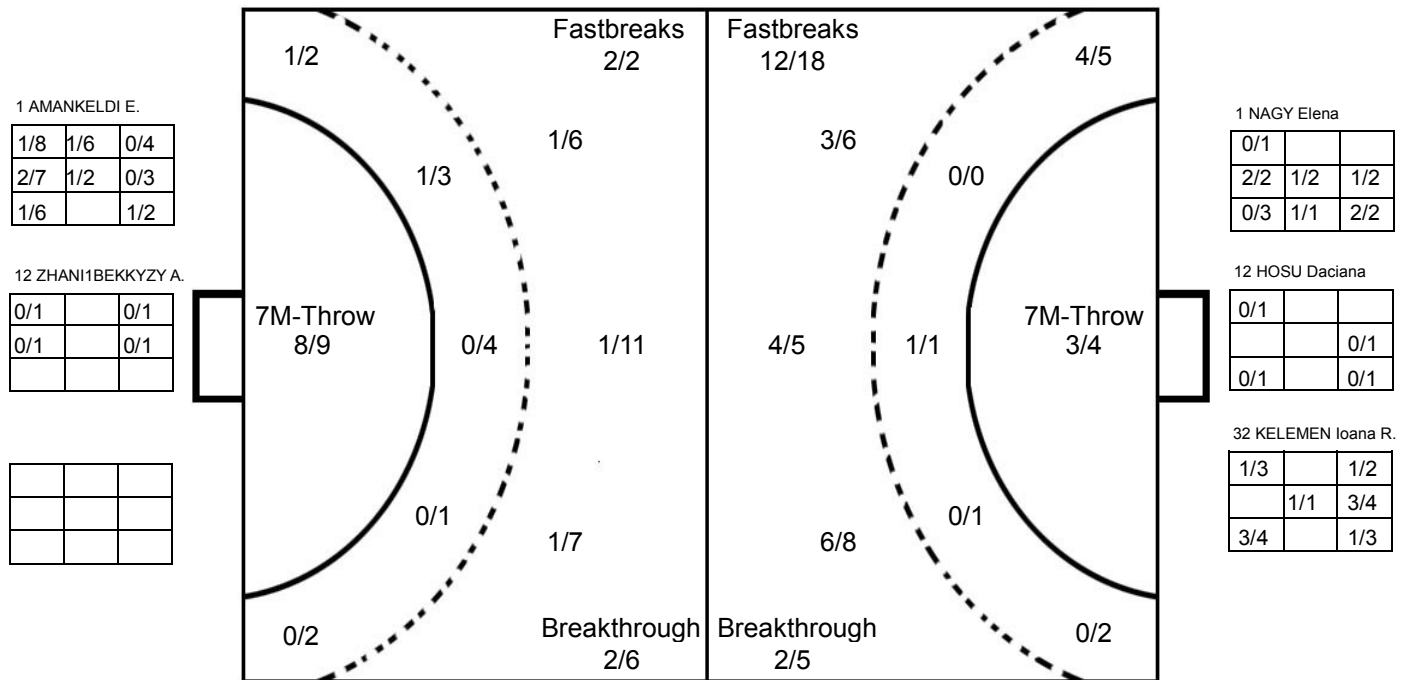

2016 IHF WOMEN'S YOUTH WORLD CHAMPIONSHIP IN SVK

MATCH SHOT REPORT

ROUND 2

MATCH 20

201612020-41-1/1

KAZAKHSTAN

1 AMANKELDI E.	4 SYZDYKOVA Lunara	5 BIKBOVA Dina	7 JUMADILOVA T.	8 SITNIKOVA Mariya	9 PUPCHENKOVA M.	11 SITNIKOVA V.	12 ZHANI1BEKKYZY
<table border="1"><tr><td></td><td></td><td></td></tr><tr><td></td><td></td><td></td></tr><tr><td></td><td></td><td></td></tr></table>	<table border="1"><tr><td></td><td></td><td></td></tr><tr><td></td><td></td><td></td></tr><tr><td></td><td></td><td></td></tr></table>	<table border="1"><tr><td></td><td></td><td></td></tr><tr><td></td><td></td><td></td></tr><tr><td></td><td></td><td></td></tr></table>	<table border="1"><tr><td>2</td><td></td><td></td></tr><tr><td></td><td>1</td><td>1</td></tr><tr><td></td><td></td><td></td></tr></table>	<table border="1"><tr><td></td><td></td><td></td></tr><tr><td></td><td></td><td></td></tr><tr><td></td><td></td><td>1</td></tr></table>	<table border="1"><tr><td></td><td></td><td></td></tr><tr><td></td><td></td><td></td></tr><tr><td></td><td></td><td></td></tr></table>	<table border="1"><tr><td></td><td></td><td></td></tr><tr><td></td><td></td><td></td></tr><tr><td></td><td></td><td></td></tr></table>	<table border="1"><tr><td></td><td></td><td></td></tr><tr><td></td><td></td><td></td></tr><tr><td></td><td></td><td></td></tr></table>
Post - 0 Miss - 0 Block - 0	Post - 0 Miss - 0 Block - 0	Post - 0 Miss - 1 Block - 0	Post - 0 Miss - 0 Block - 2	Post - 0 Miss - 0 Block - 0	Post - 0 Miss - 1 Block - 0	Post - 1 Miss - 0 Block - 0	Post - 0 Miss - 0 Block - 0
13 MUSTAFINA Diana	14 ABDIKHAMIT A.	15 EBEL Anastassiya	19 YERMEK Balnur	22 USSENOVA Sabina	44 USMANOVA Y.	77 SERIKBAYEVA K.	88 TIMOSHENKO V.
<table border="1"><tr><td></td><td></td><td></td></tr><tr><td></td><td></td><td></td></tr><tr><td></td><td></td><td></td></tr></table>	<table border="1"><tr><td></td><td></td><td></td></tr><tr><td></td><td></td><td></td></tr><tr><td></td><td></td><td></td></tr></table>	<table border="1"><tr><td></td><td></td><td></td></tr><tr><td></td><td></td><td></td></tr><tr><td></td><td></td><td></td></tr></table>	<table border="1"><tr><td></td><td></td><td></td></tr><tr><td></td><td></td><td>1</td></tr><tr><td>2</td><td></td><td></td></tr></table>	<table border="1"><tr><td></td><td></td><td>1</td></tr><tr><td></td><td></td><td></td></tr><tr><td></td><td></td><td></td></tr></table>	<table border="1"><tr><td></td><td></td><td></td></tr><tr><td></td><td></td><td></td></tr><tr><td>2</td><td></td><td>1</td></tr></table>	<table border="1"><tr><td>2</td><td></td><td></td></tr><tr><td></td><td></td><td>1</td></tr><tr><td></td><td></td><td></td></tr></table>	<table border="1"><tr><td></td><td></td><td></td></tr><tr><td></td><td></td><td></td></tr><tr><td></td><td></td><td></td></tr></table>
Post - 0 Miss - 0 Block - 0	Post - 0 Miss - 0 Block - 0	Post - 0 Miss - 0 Block - 0	Post - 0 Miss - 2 Block - 1	Post - 0 Miss - 2 Block - 2	Post - 2 Miss - 0 Block - 1	Post - 0 Miss - 2 Block - 2	Post - 0 Miss - 0 Block - 0

ROMANIA

1 NAGY Elena	7 BADEAA. D.	8 LACATUS C. E.	9 TIRCA Sorina M.	10 MUNTEAN A.	11 MIHART Ana M. A.	12 HOSU Daciana	13 POPESCU Aura T.
<table border="1"><tr><td></td><td></td><td></td></tr><tr><td></td><td></td><td></td></tr><tr><td></td><td></td><td></td></tr></table>	<table border="1"><tr><td></td><td>1</td><td></td></tr><tr><td>1</td><td>1</td><td></td></tr><tr><td>1</td><td></td><td>1</td></tr></table>	<table border="1"><tr><td></td><td></td><td></td></tr><tr><td></td><td></td><td></td></tr><tr><td></td><td></td><td></td></tr></table>	<table border="1"><tr><td>2</td><td></td><td></td></tr><tr><td></td><td></td><td>3</td></tr><tr><td>1</td><td></td><td></td></tr></table>	<table border="1"><tr><td>1</td><td></td><td></td></tr><tr><td></td><td></td><td></td></tr><tr><td></td><td></td><td></td></tr></table>	<table border="1"><tr><td>1</td><td>2</td><td>1</td></tr><tr><td></td><td></td><td></td></tr><tr><td>1</td><td></td><td></td></tr></table>	<table border="1"><tr><td></td><td></td><td></td></tr><tr><td></td><td></td><td></td></tr><tr><td></td><td></td><td></td></tr></table>	<table border="1"><tr><td></td><td></td><td></td></tr><tr><td></td><td></td><td></td></tr><tr><td></td><td></td><td></td></tr></table>
Post - 0 Miss - 0 Block - 0	Post - 1 Miss - 1 Block - 0	Post - 0 Miss - 0 Block - 0	Post - 0 Miss - 3 Block - 0	Post - 2 Miss - 0 Block - 0	Post - 0 Miss - 0 Block - 0	Post - 0 Miss - 0 Block - 0	Post - 1 Miss - 0 Block - 0
14 SEVERIN A.	15 CRETU C. A.	17 PETRUS Raluca M.	18 BUCUR Daria	20 BANCIU A. I.	23 BERBECE Ana M.	32 KELEMEN Ioana R.	98 TECAR Andreea
<table border="1"><tr><td></td><td></td><td></td></tr><tr><td></td><td></td><td></td></tr><tr><td></td><td></td><td></td></tr></table>	<table border="1"><tr><td></td><td></td><td>1</td></tr><tr><td>2</td><td></td><td></td></tr><tr><td></td><td></td><td></td></tr></table>	<table border="1"><tr><td></td><td></td><td></td></tr><tr><td>1</td><td></td><td>1</td></tr><tr><td></td><td></td><td></td></tr></table>	<table border="1"><tr><td>2</td><td></td><td>1</td></tr><tr><td></td><td></td><td></td></tr><tr><td></td><td></td><td></td></tr></table>	<table border="1"><tr><td>1</td><td></td><td></td></tr><tr><td></td><td></td><td></td></tr><tr><td></td><td></td><td></td></tr></table>	<table border="1"><tr><td>2</td><td></td><td>1</td></tr><tr><td></td><td></td><td></td></tr><tr><td></td><td></td><td></td></tr></table>	<table border="1"><tr><td></td><td></td><td></td></tr><tr><td></td><td></td><td></td></tr><tr><td></td><td></td><td></td></tr></table>	<table border="1"><tr><td></td><td>2</td><td>1</td></tr><tr><td>1</td><td></td><td></td></tr><tr><td>2</td><td></td><td></td></tr></table>
Post - 0 Miss - 0 Block - 0	Post - 0 Miss - 0 Block - 0	Post - 0 Miss - 1 Block - 0	Post - 1 Miss - 0 Block - 0	Post - 0 Miss - 0 Block - 0	Post - 0 Miss - 0 Block - 0	Post - 0 Miss - 0 Block - 0	Post - 1 Miss - 2 Block - 0