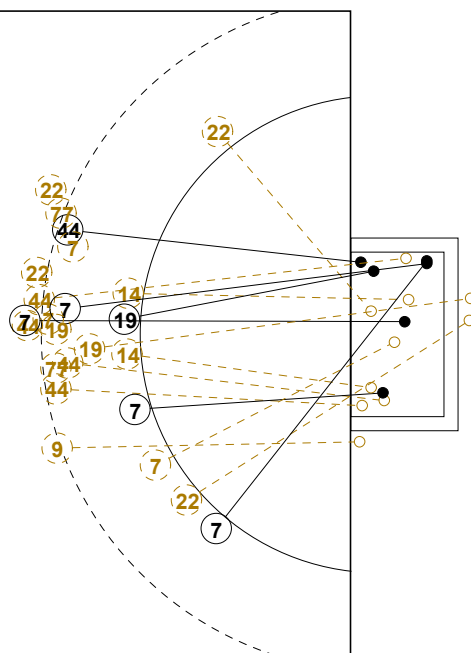

2016 IHF WOMEN'S YOUTH WORLD CHAMPIONSHIP IN SVK PICTORIAL MATCH STATISTICS

ROUND 2

MATCH 20

201612020-21-1/1

1st Half
8 : 19

2nd Half
35 : 17

2016 IHF WOMEN'S YOUTH WORLD CHAMPIONSHIP IN SVK

INDV/TEAM MATCH STATISTICS

OFFICIAL
HANDBALL
Women's Youth

PRELIMINARY
ROUND 2

GROUP C
MATCH 20

201612020-14-1/2
Nepela
20/07/2016 18:00

No.	Name	Field Shot	Line Shot	Wing Shot	Fast Brk.	Brk. Thr.	Free Thr.	7m Thr.	Total	Rate %	ASST.	ERR.	WAR.	2'	D+DR	TIME
KAZAKHSTAN(KAZ)																
<i>(COURT PLAYER)</i>																
1	AMANKELDI E.									0.0%		1				00:53:59
4	SYZDYKOVA Lunara									0.0%		1				00:28:59
5	BIKBOVA Dina		0/1						0/1	0.0%						00:01:52
7	JUMADILOVA T.	1/3	1/1	1/1	1/1	0/1			4/7	57.1%	1	2				00:38:30
8	SITNIKOVA Mariya							1/1	1/1	100%						00:16:53
9	PUPCHENKOVA M.	0/1							0/1	0.0%		3				00:33:02
11	SITNIKOVA V.		0/1						0/1	0.0%						00:40:53
12	ZHANI1BEKKYZY A.									0.0%						00:06:03
13	MUSTAFINA Diana									0.0%						00:00:00
14	ABDIKHAMIT A.		0/2						0/2	0.0%		1	1	1		00:36:21
15	EBEL Anastassiya									0.0%		1				00:00:00
19	YERMEK Balnur	0/2	0/1			1/2		2/2	3/7	42.9%	1	2				00:42:24
22	USSENOVA Sabina	0/3	0/2		1/1	0/2			1/8	12.5%	2	2	1			00:47:33
44	USMANOVA Y.	2/12				1/1		0/1	3/14	21.4%		3		1		00:31:26
77	SERIKBAYEVA K.	0/3		0/2				5/5	5/10	50.0%		1		1		00:35:49
88	TIMOSHENKO V.			0/1					0/1	0.0%						00:03:23
Total		3/24	1/8	1/4	2/2	2/6		8/9	17/53	32.1%	4	17	2	2	1	
<i>(GOALKEEPER)</i>																
1	AMANKELDI E.	0/13	1/2	2/5	2/12	2/4		0/2	7/38	18.4%		1				00:53:59
12	ZHANI1BEKKYZY A.			0/1	0/2			0/1	0/4	0.0%						00:06:03
Total		0/13	1/2	2/6	2/14	2/4		0/3	7/42	16.7%		1				