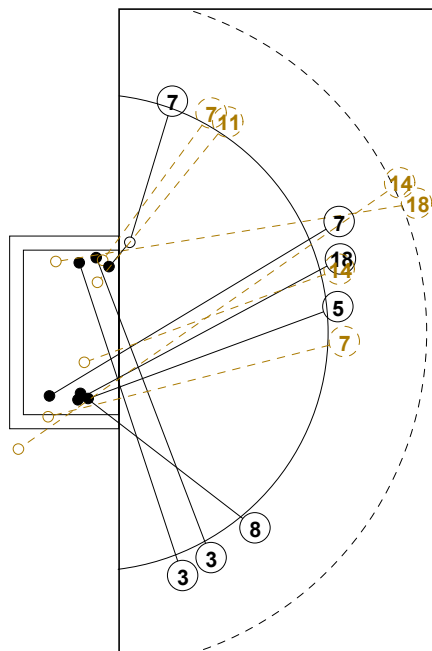

# 2016 IHF WOMEN'S YOUTH WORLD CHAMPIONSHIP IN SVK PICTORIAL MATCH STATISTICS

ROUND 1

MATCH 1

201612001-21-1/1

1st Half  
9 : 14

2nd Half  
29 : 21