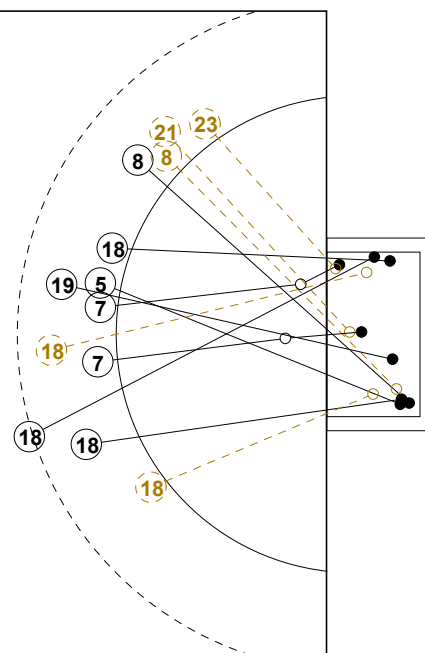

# 2016 IHF WOMEN'S YOUTH WORLD CHAMPIONSHIP IN SVK PICTORIAL MATCH STATISTICS

ROUND 1

MATCH 1

201612001-21-1/1

1st Half  
9 : 14

2nd Half  
29 : 21