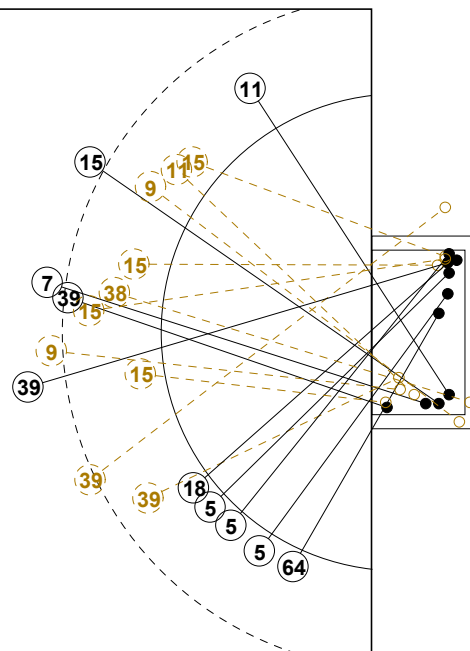

# 2016 IHF WOMEN'S YOUTH WORLD CHAMPIONSHIP IN SVK PICTORIAL MATCH STATISTICS

ROUND 1

MATCH 1

201612001-21-1/1

1st Half  
9 : 14

2nd Half  
29 : 21