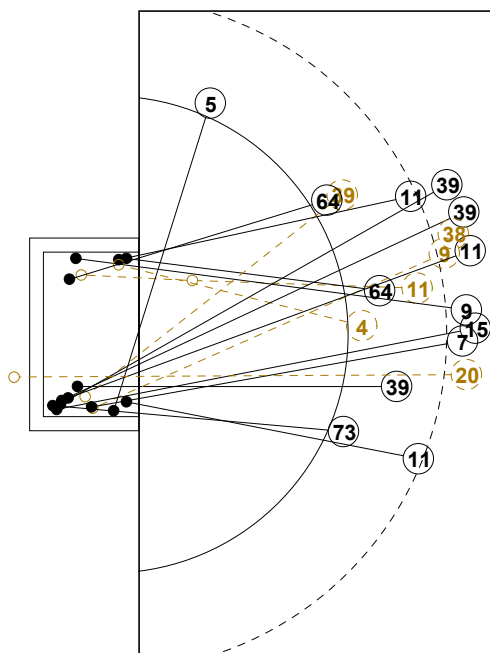

# 2016 IHF WOMEN'S YOUTH WORLD CHAMPIONSHIP IN SVK PICTORIAL MATCH STATISTICS

ROUND 1

MATCH 1

201612001-21-1/1

1st Half  
9 : 14

2nd Half  
29 : 21