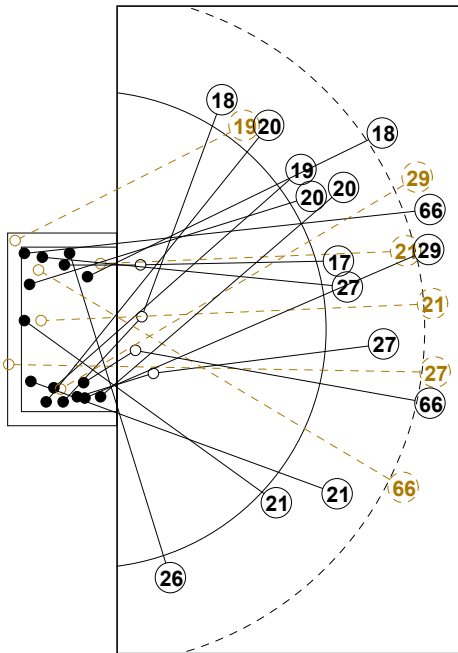

**2016 IHF WOMEN'S YOUTH WORLD CHAMPIONSHIP IN SVK**  
**PICTORIAL MATCH STATISTICS**

ROUND 2

MATCH 19

201612019-21-1/1

1st Half  
 10 : 20

2nd Half  
 39 : 22

## 2016 IHF WOMEN'S YOUTH WORLD CHAMPIONSHIP IN SVK

### INDV/TEAM MATCH STATISTICS

OFFICIAL  
HANDBALL  
Women's Youth

PRELIMINARY  
ROUND 2

GROUP C  
MATCH 19

201612019-14-1/2  
Nepela  
20/07/2016 16:00

No.	Name	Field Shot	Line Shot	Wing Shot	Fast Brk.	Brk. Thr.	Free Thr.	7m Thr.	Total	Rate %	ASST.	ERR.	WAR.	2'	D+DR	TIME
<b>PARAGUAY(PAR)</b>																
<i>(COURT PLAYER)</i>																
1	LARREA Dana									0.0%						00:17:57
2	INSFRAN Fatima	0/2				2/2			2/4	50.0%	2	1	1			00:40:18
3	INSFRAN Milena		2/3	1/1					3/4	75.0%						00:48:21
4	INSFRAN Fernanda	0/3	0/2		1/1	1/1		4/4	6/11	54.5%	4	4		2		00:45:24
8	LUGO Maggie									0.0%			1			00:22:04
9	ORUE Andrea									0.0%	1					00:07:40
10	FESCHENKO Camila	1/5	2/3	0/1	0/1	2/2		1/2	6/14	42.9%	1	1	1	1		00:53:54
11	LEYVA Delyne	0/2	1/1	0/2					1/5	20.0%	1			1		00:32:53
12	ALONSO Dara									0.0%						00:42:03
13	UGARRIZA F.		2/4						2/4	50.0%						00:30:23
14	FERNANDEZ Paula		1/3						1/3	33.3%		1		1		00:11:59
15	VELILLA Maria S.	0/2							0/2	0.0%		2				00:07:17
18	FARINA Andrea									0.0%				2		00:01:37
19	VILLAFANE G.		1/1						1/1	100%						00:20:39
21	ENCISO Ana									0.0%				1		00:16:34
33	BENITEZ Jazmin			0/2					0/2	0.0%						00:05:47
<b>Total</b>		1/14	9/17	1/6	1/2	5/5		5/6	22/50	44.0%	5	12	3	9		
<i>(GOALKEEPER)</i>																
1	LARREA Dana	0/3	1/5	0/2	0/3			0/1	1/14	7.1%						00:17:57
12	ALONSO Dara	5/9	0/6	0/5	0/5	0/1		3/8	8/34	23.5%						00:42:03
<b>Total</b>		5/12	1/11	0/7	0/8	0/1		3/9	9/48	18.8%						