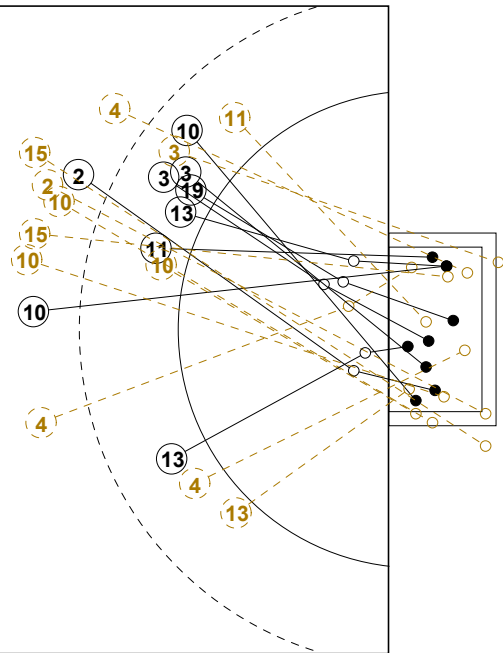

**2016 IHF WOMEN'S YOUTH WORLD CHAMPIONSHIP IN SVK**  
**PICTORIAL MATCH STATISTICS**

ROUND 2

MATCH 19

201612019-21-1/1

1st Half  
 10 : 20

2nd Half  
 39 : 22

### INDV/TEAM MATCH STATISTICS

OFFICIAL  
HANDBALL  
Women's Youth

PRELIMINARY  
ROUND 2

GROUP C  
MATCH 19

201612019-14-1/2  
Nepela  
20/07/2016 16:00

No.	Name	Field Shot	Line Shot	Wing Shot	Fast Brk.	Brk. Thr.	Free Thr.	7m Thr.	Total	Rate %	ASST.	ERR.	WAR.	2'	D+DR	TIME
<b>PARAGUAY(PAR)</b>																
<i>(COURT PLAYER)</i>																
1	LARREA Dana									0.0%						00:17:57
2	INSFRAN Fatima	0/2				2/2			2/4	50.0%	2	1	1			00:40:18
3	INSFRAN Milena		2/3	1/1					3/4	75.0%						00:48:21
4	INSFRAN Fernanda	0/3	0/2		1/1	1/1		4/4	6/11	54.5%	4	4		2		00:45:24
8	LUGO Maggie									0.0%			1			00:22:04
9	ORUE Andrea									0.0%	1					00:07:40
10	FESCHENKO Camila	1/5	2/3	0/1	0/1	2/2		1/2	6/14	42.9%	1	1	1	1		00:53:54
11	LEYVA Delyne	0/2	1/1	0/2					1/5	20.0%	1			1		00:32:53
12	ALONSO Dara									0.0%						00:42:03
13	UGARRIZA F.		2/4						2/4	50.0%						00:30:23
14	FERNANDEZ Paula		1/3						1/3	33.3%		1		1		00:11:59
15	VELILLA Maria S.	0/2							0/2	0.0%		2				00:07:17
18	FARINA Andrea									0.0%				2		00:01:37
19	VILLAFANE G.		1/1						1/1	100%						00:20:39
21	ENCISO Ana									0.0%				1		00:16:34
33	BENITEZ Jazmin			0/2					0/2	0.0%						00:05:47
<b>Total</b>		1/14	9/17	1/6	1/2	5/5		5/6	22/50	44.0%	5	12	3	9		
<i>(GOALKEEPER)</i>																
1	LARREA Dana	0/3	1/5	0/2	0/3			0/1	1/14	7.1%						00:17:57
12	ALONSO Dara	5/9	0/6	0/5	0/5	0/1		3/8	8/34	23.5%						00:42:03
<b>Total</b>		5/12	1/11	0/7	0/8	0/1		3/9	9/48	18.8%						