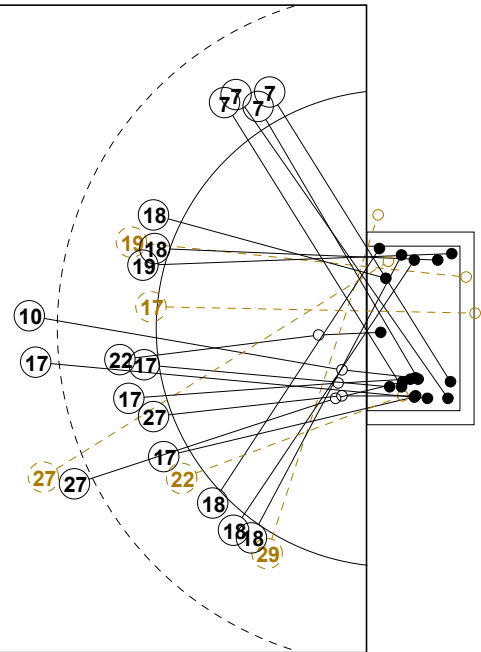

**2016 IHF WOMEN'S YOUTH WORLD CHAMPIONSHIP IN SVK**  
**PICTORIAL MATCH STATISTICS**

ROUND 2

MATCH 19

201612019-21-1/1

1st Half  
 10 : 20

2nd Half  
 39 : 22

### INDV/TEAM MATCH STATISTICS

OFFICIAL  
HANDBALL  
Women's Youth

PRELIMINARY  
ROUND 2

GROUP C  
MATCH 19

201612019-14-1/2  
Nepela  
20/07/2016 16:00

No.	Name	Field Shot	Line Shot	Wing Shot	Fast Brk.	Brk. Thr.	Free Thr.	7m Thr.	Total	Rate %	ASST.	ERR.	WAR.	2'	D+DR	TIME
<b>PARAGUAY(PAR)</b>																
<i>(COURT PLAYER)</i>																
1	LARREA Dana									0.0%						00:17:57
2	INSFRAN Fatima	0/2				2/2			2/4	50.0%	2	1	1			00:40:18
3	INSFRAN Milena		2/3	1/1					3/4	75.0%						00:48:21
4	INSFRAN Fernanda	0/3	0/2		1/1	1/1		4/4	6/11	54.5%	4	4		2		00:45:24
8	LUGO Maggie									0.0%			1			00:22:04
9	ORUE Andrea									0.0%	1					00:07:40
10	FESCHENKO Camila	1/5	2/3	0/1	0/1	2/2		1/2	6/14	42.9%	1	1	1	1		00:53:54
11	LEYVA Delyne	0/2	1/1	0/2					1/5	20.0%	1			1		00:32:53
12	ALONSO Dara									0.0%						00:42:03
13	UGARRIZA F.		2/4						2/4	50.0%						00:30:23
14	FERNANDEZ Paula		1/3						1/3	33.3%		1		1		00:11:59
15	VELILLA Maria S.	0/2							0/2	0.0%		2				00:07:17
18	FARINA Andrea									0.0%				2		00:01:37
19	VILLAFANE G.		1/1						1/1	100%						00:20:39
21	ENCISO Ana									0.0%				1		00:16:34
33	BENITEZ Jazmin			0/2					0/2	0.0%						00:05:47
<b>Total</b>		1/14	9/17	1/6	1/2	5/5		5/6	22/50	44.0%	5	12	3	9		
<i>(GOALKEEPER)</i>																
1	LARREA Dana	0/3	1/5	0/2	0/3			0/1	1/14	7.1%						00:17:57
12	ALONSO Dara	5/9	0/6	0/5	0/5	0/1		3/8	8/34	23.5%						00:42:03
<b>Total</b>		5/12	1/11	0/7	0/8	0/1		3/9	9/48	18.8%						