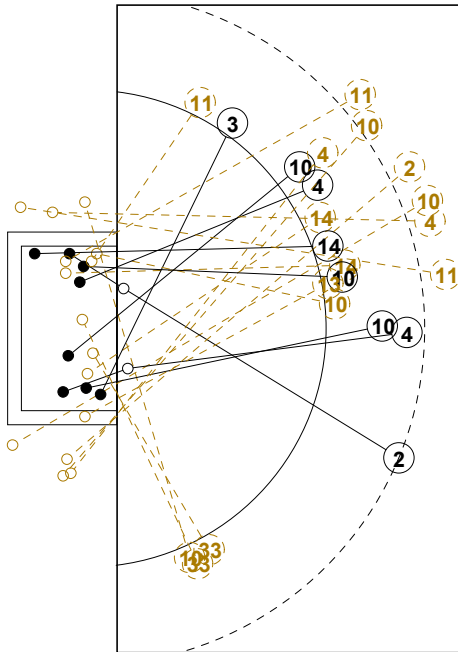

**2016 IHF WOMEN'S YOUTH WORLD CHAMPIONSHIP IN SVK**  
**PICTORIAL MATCH STATISTICS**

ROUND 2

MATCH 19

201612019-21-1/1

1st Half  
 10 : 20

2nd Half  
 39 : 22

### INDV/TEAM MATCH STATISTICS

OFFICIAL  
HANDBALL  
Women's Youth

PRELIMINARY  
ROUND 2

GROUP C  
MATCH 19

201612019-14-1/2  
Nepela  
20/07/2016 16:00

No.	Name	Field Shot	Line Shot	Wing Shot	Fast Brk.	Brk. Thr.	Free Thr.	7m Thr.	Total	Rate %	ASST.	ERR.	WAR.	2'	D+DR	TIME
<b>PARAGUAY(PAR)</b>																
<i>(COURT PLAYER)</i>																
1	LARREA Dana									0.0%						00:17:57
2	INSFRAN Fatima	0/2				2/2			2/4	50.0%	2	1	1			00:40:18
3	INSFRAN Milena		2/3	1/1					3/4	75.0%						00:48:21
4	INSFRAN Fernanda	0/3	0/2		1/1	1/1		4/4	6/11	54.5%	4	4		2		00:45:24
8	LUGO Maggie									0.0%			1			00:22:04
9	ORUE Andrea									0.0%	1					00:07:40
10	FESCHENKO Camila	1/5	2/3	0/1	0/1	2/2		1/2	6/14	42.9%	1	1	1	1		00:53:54
11	LEYVA Delyne	0/2	1/1	0/2					1/5	20.0%	1			1		00:32:53
12	ALONSO Dara									0.0%						00:42:03
13	UGARRIZA F.		2/4						2/4	50.0%						00:30:23
14	FERNANDEZ Paula		1/3						1/3	33.3%		1		1		00:11:59
15	VELILLA Maria S.	0/2							0/2	0.0%		2				00:07:17
18	FARINA Andrea									0.0%				2		00:01:37
19	VILLAFANE G.		1/1						1/1	100%						00:20:39
21	ENCISO Ana									0.0%				1		00:16:34
33	BENITEZ Jazmin			0/2					0/2	0.0%						00:05:47
<b>Total</b>		1/14	9/17	1/6	1/2	5/5		5/6	22/50	44.0%	5	12	3	9		
<i>(GOALKEEPER)</i>																
1	LARREA Dana	0/3	1/5	0/2	0/3			0/1	1/14	7.1%						00:17:57
12	ALONSO Dara	5/9	0/6	0/5	0/5	0/1		3/8	8/34	23.5%						00:42:03
<b>Total</b>		5/12	1/11	0/7	0/8	0/1		3/9	9/48	18.8%						