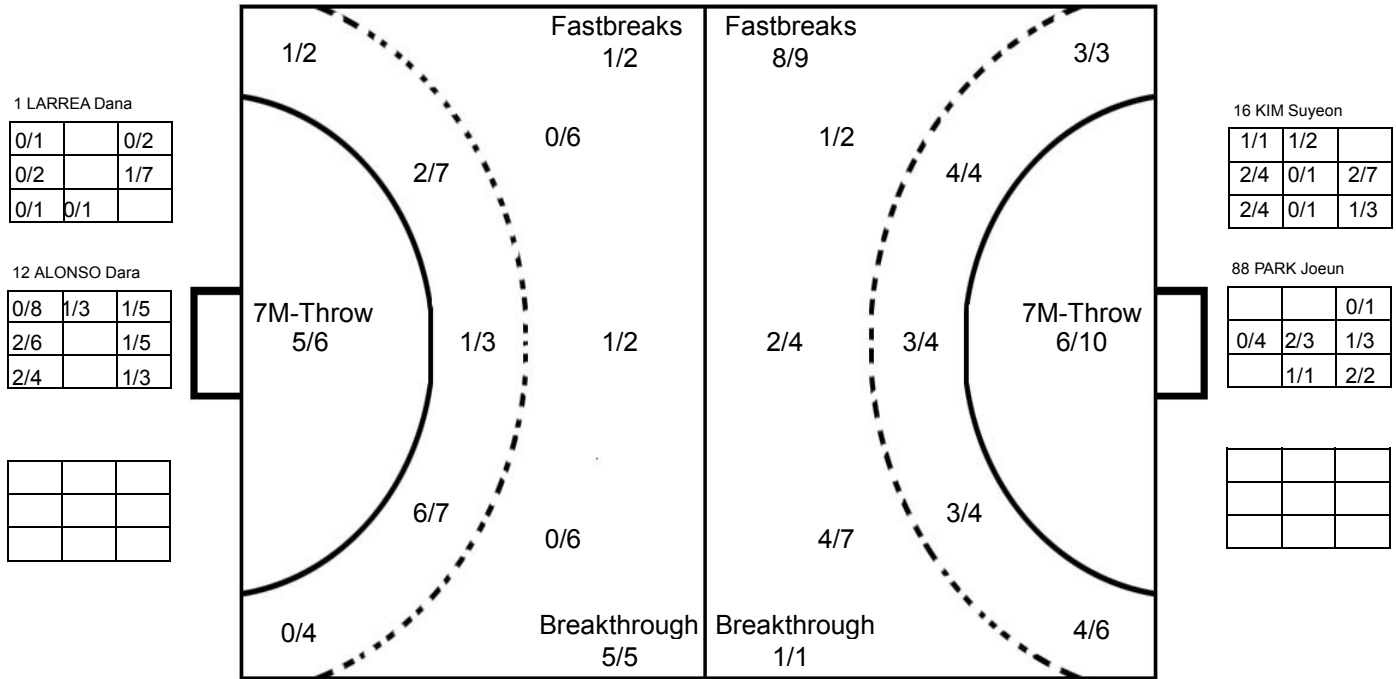

2016 IHF WOMEN'S YOUTH WORLD CHAMPIONSHIP IN SVK MATCH SHOT REPORT

ROUND 2

MATCH 19

201612019-41-1/1

PARAGUAY

1 LARREA Dana	2 INSFRAN Fatima	3 INSFRAN Milena	4 INSFRAN Fernanda	8 LUGO Maggie	9 ORUE Andrea	10 FESCHENKO	11 LEYVA Delyne
Post - 0 Miss - 0 Block - 0	Post - 1 Miss - 1 Block - 0	Post - 0 Miss - 1 Block - 0	Post - 0 Miss - 2 Block - 0	Post - 0 Miss - 0 Block - 0	Post - 0 Miss - 0 Block - 0	Post - 2 Miss - 3 Block - 0	Post - 0 Miss - 1 Block - 0
12 ALONSO Dara	13 UGARRIZA F.	14 FERNANDEZ Paula	15 VELILLA Maria S.	18 FARINA Andrea	19 VILLAFANE G.	21 ENCISO Ana	33 BENITEZ Jazmin
Post - 0 Miss - 0 Block - 0	Post - 1 Miss - 0 Block - 0	Post - 0 Miss - 0 Block - 0	Post - 0 Miss - 1 Block - 0	Post - 0 Miss - 0 Block - 0	Post - 0 Miss - 0 Block - 0	Post - 0 Miss - 0 Block - 0	Post - 0 Miss - 0 Block - 0

KOREA

6 CHOI Jina	7 KIM Soyeon	10 SONG Hyesoo	16 KIM Suyeon	17 GIM Namryeong	18 CHOI Jihye	19 SHIN Jinmi	20 SEO Myungji
Post - 0 Miss - 0 Block - 0	Post - 0 Miss - 0 Block - 0	Post - 0 Miss - 0 Block - 0	Post - 0 Miss - 0 Block - 0	Post - 1 Miss - 0 Block - 0	Post - 0 Miss - 0 Block - 0	Post - 2 Miss - 0 Block - 0	Post - 0 Miss - 0 Block - 0
21 KIM Seongmin	22 KIM Sora	23 GIM Ayeong	26 CHUNG Yeyeong	27 LEE Kyunghyun	29 HONG Eunhye	66 CHOI Heui ran	88 PARK Joeun
Post - 0 Miss - 0 Block - 0	Post - 0 Miss - 0 Block - 0	Post - 0 Miss - 0 Block - 0	Post - 0 Miss - 0 Block - 0	Post - 1 Miss - 0 Block - 0	Post - 1 Miss - 1 Block - 0	Post - 0 Miss - 0 Block - 0	Post - 0 Miss - 0 Block - 0