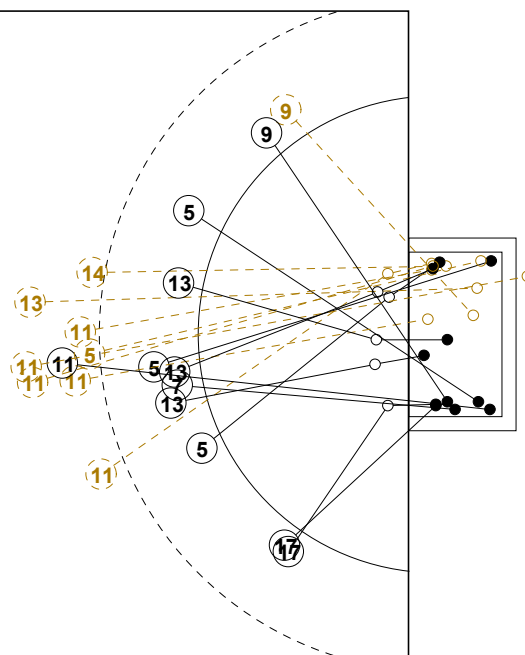

2016 IHF WOMEN'S YOUTH WORLD CHAMPIONSHIP IN SVK PICTORIAL MATCH STATISTICS

ROUND 2

MATCH 18

201612018-21-1/1

1st Half
10 : 18

2nd Half
33 : 21

2016 IHF WOMEN'S YOUTH WORLD CHAMPIONSHIP IN SVK

INDV/TEAM MATCH STATISTICS

OFFICIAL
HANDBALL
Women's Youth

PRELIMINARY
ROUND 2

GROUP B
MATCH 18

201612018-14-1/2
NTC
21/07/2016 20:00

No.	Name	Field Shot	Line Shot	Wing Shot	Fast Brk.	Brk. Thr.	Free Thr.	7m Thr.	Total	Rate %	ASST.	ERR.	WAR.	2'	D+DR	TIME
D.R.CONGO(COD)																
<i>(COURT PLAYER)</i>																
1	NSIKUNG A. E.									0.0%						00:00:00
4	BUTEKA K. J.									0.0%			1	1		00:12:36
5	YUMBA MUSOYA D.	0/2	2/2			1/1			3/5	60.0%	2	7				00:47:13
7	LENGE KABULWE C.		2/2						2/2	100%		1				00:59:09
9	MAYINDAMA M. N.			1/4					1/4	25.0%						00:59:56
11	BAMBI KASONGA N.	4/11			1/1	0/1		2/3	7/16	43.8%	1	5	1			00:59:06
12	NDJIBU L. B.									0.0%		1				00:44:42
13	NSOLO W. Ruth A.	2/6	0/1		1/1	3/3			6/11	54.5%		4				00:47:01
14	BIBI MANINAYI S.	0/1							0/1	0.0%		4				00:13:32
15	KIAMUYADI A. M.									0.0%						00:00:00
16	MAWAW A MUTEB H.									0.0%		1				00:15:18
17	MWEKESHA Eddy	0/1		2/2					2/3	66.7%		1				00:59:53
Total																
<i>(GOALKEEPER)</i>																
12	NDJIBU L. B.	4/5	2/4	0/2	3/16	1/3		0/3	10/33	30.3%		1				00:44:42
16	MAWAW A MUTEB H.	1/6	0/2	0/1	1/3				2/12	16.7%		1				00:15:18
Total																

COURT PLAYER: GOALS/SHOTS

GOALKEEPER: SAVED/SHOTS

TEAM TOTALS	GOALS	SAVED	MISSED	POST	BLOCKED	TOTAL	RATE(%)
Field Shot	6	11	2	1	1	21	28.6%
Line Shot	4	1				5	80.0%
Wing Shot	3	3				6	50.0%
Fastbreak	2					2	100.0%
Breakthrough	4	1				5	80.0%
Free Throw							0.0%
7M-Throw	2	1				3	66.7%