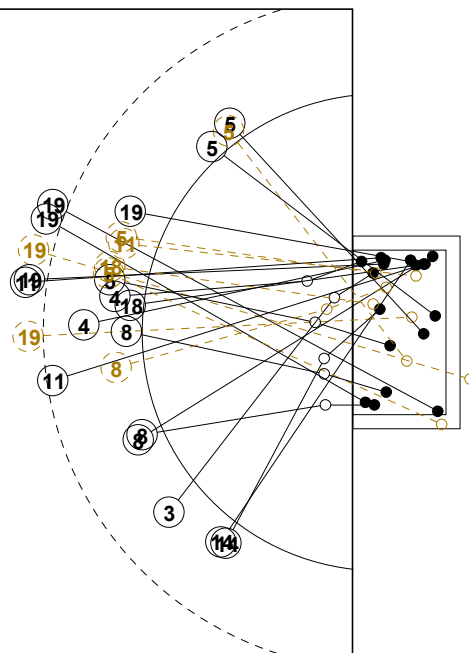

2016 IHF WOMEN'S YOUTH WORLD CHAMPIONSHIP IN SVK PICTORIAL MATCH STATISTICS

ROUND 2

MATCH 18

201612018-21-1/1

1st Half
10 : 18

2nd Half
33 : 21

2016 IHF WOMEN'S YOUTH WORLD CHAMPIONSHIP IN SVK

INDV/TEAM MATCH STATISTICS

OFFICIAL
HANDBALL
Women's Youth

PRELIMINARY
ROUND 2

GROUP B
MATCH 18

201612018-14-1/2
NTC
21/07/2016 20:00

No.	Name	Field Shot	Line Shot	Wing Shot	Fast Brk.	Brk. Thr.	Free Thr.	7m Thr.	Total	Rate %	ASST.	ERR.	WAR.	2'	D+DR	TIME
D.R.CONGO(COD)																
<i>(COURT PLAYER)</i>																
1	NSIKUNG A. E.									0.0%						00:00:00
4	BUTEKA K. J.									0.0%			1	1		00:12:36
5	YUMBA MUSOYA D.	0/2	2/2			1/1			3/5	60.0%	2	7				00:47:13
7	LENGE KABULWE C.		2/2						2/2	100%		1				00:59:09
9	MAYINDAMA M. N.			1/4					1/4	25.0%						00:59:56
11	BAMBI KASONGA N.	4/11			1/1	0/1		2/3	7/16	43.8%	1	5	1			00:59:06
12	NDJIBU L. B.									0.0%		1				00:44:42
13	NSOLO W. Ruth A.	2/6	0/1		1/1	3/3			6/11	54.5%		4				00:47:01
14	BIBI MANINAYI S.	0/1							0/1	0.0%		4				00:13:32
15	KIAMUYADI A. M.									0.0%						00:00:00
16	MAWAW A MUTEB H.									0.0%		1				00:15:18
17	MWEKESHA Eddy	0/1		2/2					2/3	66.7%		1				00:59:53
Total																
<i>(GOALKEEPER)</i>																
12	NDJIBU L. B.	4/5	2/4	0/2	3/16	1/3		0/3	10/33	30.3%		1				00:44:42
16	MAWAW A MUTEB H.	1/6	0/2	0/1	1/3				2/12	16.7%		1				00:15:18
Total																

COURT PLAYER: GOALS/SHOTS

GOALKEEPER: SAVED/SHOTS

TEAM TOTALS	GOALS	SAVED	MISSED	POST	BLOCKED	TOTAL	RATE(%)
Field Shot	6	11	2	1	1	21	28.6%
Line Shot	4	1				5	80.0%
Wing Shot	3	3				6	50.0%
Fastbreak	2					2	100.0%
Breakthrough	4	1				5	80.0%
Free Throw							0.0%
7M-Throw	2	1				3	66.7%