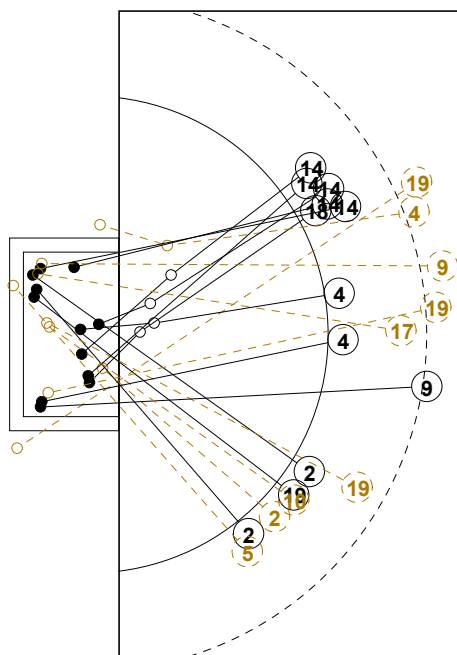

2016 IHF WOMEN'S YOUTH WORLD CHAMPIONSHIP IN SVK PICTORIAL MATCH STATISTICS

ROUND 2

MATCH 18

201612018-21-1/1

1st Half
10 : 18

2nd Half
33 : 21

2016 IHF WOMEN'S YOUTH WORLD CHAMPIONSHIP IN SVK

INDV/TEAM MATCH STATISTICS

OFFICIAL
HANDBALL
Women's Youth

PRELIMINARY
ROUND 2

GROUP B
MATCH 18

201612018-14-1/2
NTC
21/07/2016 20:00

No.	Name	Field Shot	Line Shot	Wing Shot	Fast Brk.	Brk. Thr.	Free Thr.	7m Thr.	Total	Rate %	ASST.	ERR.	WAR.	2'	D+DR	TIME
D.R.CONGO(COD)																
<i>(COURT PLAYER)</i>																
1	NSIKUNG A. E.									0.0%						00:00:00
4	BUTEKA K. J.									0.0%			1	1		00:12:36
5	YUMBA MUSOYA D.	0/2	2/2			1/1			3/5	60.0%	2	7				00:47:13
7	LENGE KABULWE C.		2/2						2/2	100%		1				00:59:09
9	MAYINDAMA M. N.			1/4					1/4	25.0%						00:59:56
11	BAMBI KASONGA N.	4/11			1/1	0/1		2/3	7/16	43.8%	1	5	1			00:59:06
12	NDJIBU L. B.									0.0%		1				00:44:42
13	NSOLO W. Ruth A.	2/6	0/1		1/1	3/3			6/11	54.5%		4				00:47:01
14	BIBI MANINAYI S.	0/1							0/1	0.0%		4				00:13:32
15	KIAMUYADI A. M.									0.0%						00:00:00
16	MAWAW A MUTEB H.									0.0%		1				00:15:18
17	MWEKESHA Eddy	0/1		2/2					2/3	66.7%		1				00:59:53
Total																
<i>(GOALKEEPER)</i>																
12	NDJIBU L. B.	4/5	2/4	0/2	3/16	1/3		0/3	10/33	30.3%		1				00:44:42
16	MAWAW A MUTEB H.	1/6	0/2	0/1	1/3				2/12	16.7%		1				00:15:18
Total																

COURT PLAYER: GOALS/SHOTS

GOALKEEPER: SAVED/SHOTS

TEAM TOTALS	GOALS	SAVED	MISSED	POST	BLOCKED	TOTAL	RATE(%)
Field Shot	6	11	2	1	1	21	28.6%
Line Shot	4	1				5	80.0%
Wing Shot	3	3				6	50.0%
Fastbreak	2					2	100.0%
Breakthrough	4	1				5	80.0%
Free Throw							0.0%
7M-Throw	2	1				3	66.7%