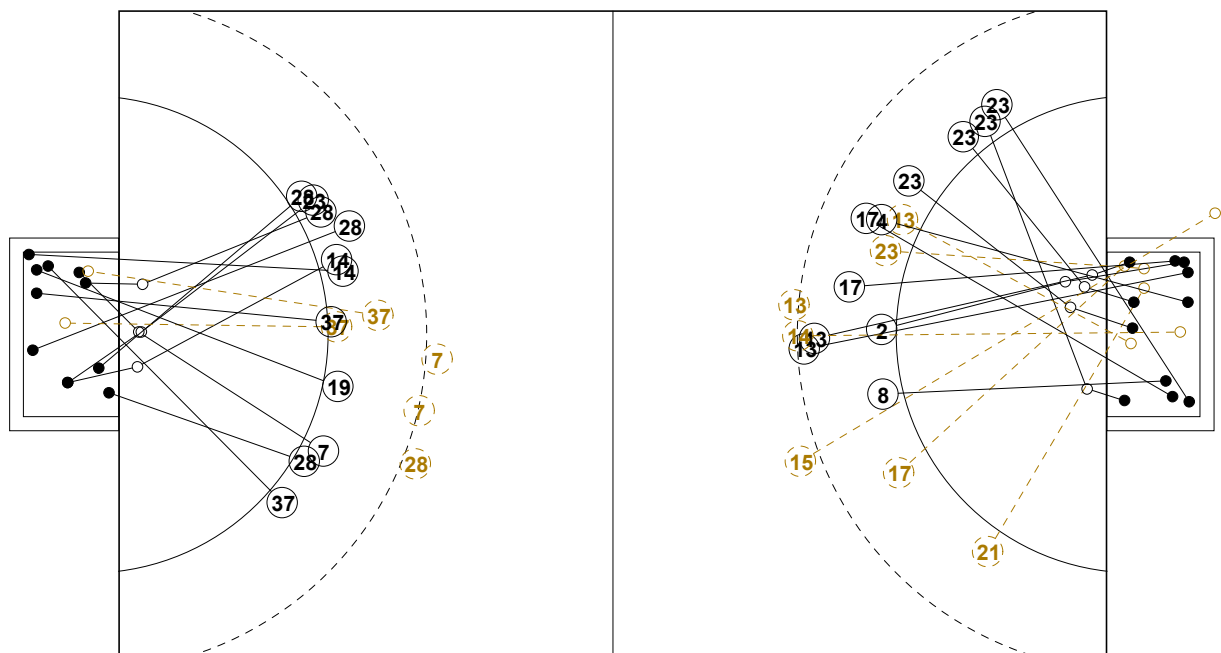

2016 IHF WOMEN'S YOUTH WORLD CHAMPIONSHIP IN SVK PICTORIAL MATCH STATISTICS

ROUND 2

MATCH 17

201612017-21-1/1

1st Half
17 : 9

2nd Half
21 : 30

2016 IHF WOMEN'S YOUTH WORLD CHAMPIONSHIP IN SVK

INDV/TEAM MATCH STATISTICS

OFFICIAL
HANDBALL
Women's Youth

PRELIMINARY
ROUND 2

GROUP B
MATCH 17

201612017-14-1/2
NTC
21/07/2016 18:00

No.	Name	Field Shot	Line Shot	Wing Shot	Fast Brk.	Brk. Thr.	Free Thr.	7m Thr.	Total	Rate %	ASST.	ERR.	WAR.	2'	D+DR	TIME
SPAIN(ESP)																
<i>(COURT PLAYER)</i>																
3	SAEZ G. Belen									0.0%						00:09:45
7	CESAREO R. E.	1/4	1/2			4/4			6/10	60.0%				2		00:51:58
8	FERNANDEZ A. M.							1/1	1/1	100%	1	4				00:28:33
11	MARQUES C. Celia							1/1	1/1	100%		2				00:05:46
14	MBENGUE R. S.	0/2	1/2			2/2			3/6	50.0%	1	2				00:28:15
15	PRELCHI G. Carmen									0.0%		1		1		00:20:39
16	MARTINEZ G. Alba									0.0%						00:29:37
19	PALOMO P. Maria				1/1				1/1	100%						00:11:10
23	GONZALEZ S. Ana				0/1	2/2		0/1	2/4	50.0%		1				00:29:24
24	VEGUE PENA Ona			0/1				0/1	0/2	0.0%						00:27:26
27	OLIVEIRA S. R.		0/1	0/1					0/2	0.0%		1		1		00:19:08
28	CUADRADO S. E.	0/1			1/1	3/3		1/2	5/7	71.4%		2	1	2		00:40:18
32	ERAUSKIN M. Anne									0.0%						00:30:24
36	POLONIO R. C.									0.0%		1	1			00:32:16
37	ROJAS ASENSIO R.	0/1	1/2		1/1	0/1		0/1	2/6	33.3%	2	2				00:20:03
48	GONZALEZ P. Alba									0.0%						00:30:23
Total		1/8	3/7	0/2	3/4	11/12		3/7	21/40	52.5%	4	16	2	6		
<i>(GOALKEEPER)</i>																
16	MARTINEZ G. Alba	0/3		0/2	1/5	1/3		0/5	2/18	11.1%						00:29:37
48	GONZALEZ P. Alba	1/3	0/3	1/4	1/2	2/4		1/4	6/20	30.0%						00:30:23
Total		1/6	0/3	1/6	2/7	3/7		1/9	8/38	21.1%						

COURT PLAYER: GOALS/SHOTS

GOALKEEPER: SAVED/SHOTS

TEAM TOTALS	GOALS	SAVED	MISSED	POST	BLOCKED	TOTAL	RATE(%)
Field Shot	1		2		5	8	12.5%
Line Shot	3	4				7	42.9%
Wing Shot		1		1		2	0.0%
Fastbreak	3		1			4	75.0%
Breakthrough	11	1				12	91.7%
Free Throw							0.0%
7M-Throw	3	4				7	42.9%