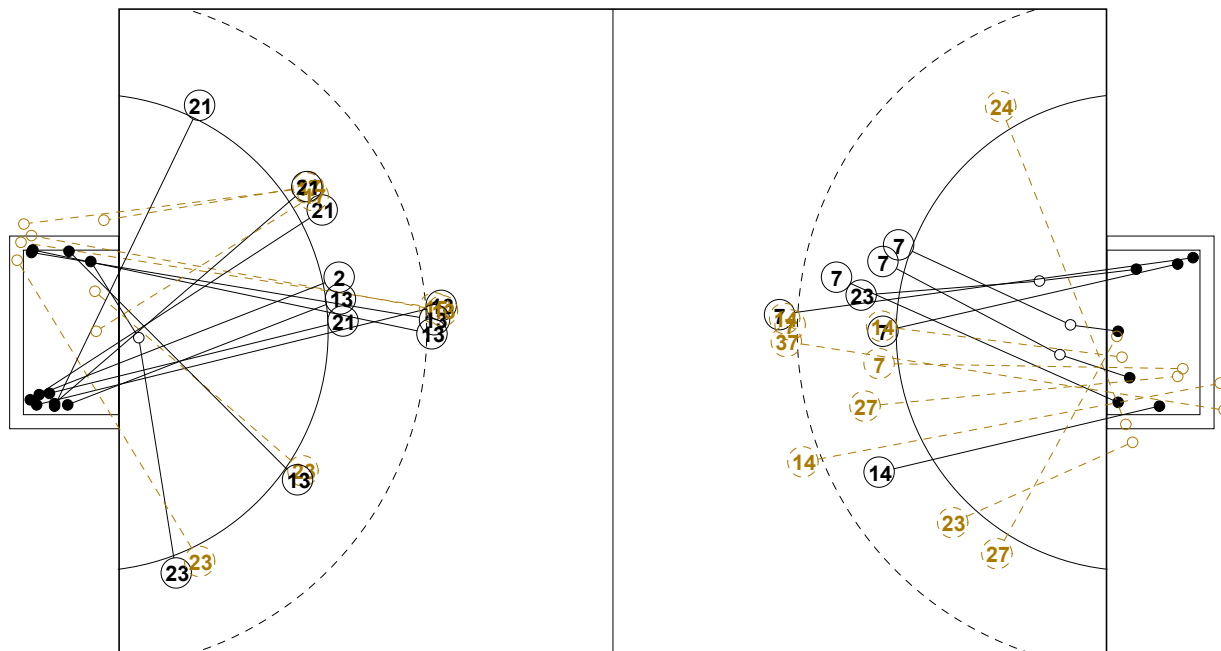

2016 IHF WOMEN'S YOUTH WORLD CHAMPIONSHIP IN SVK PICTORIAL MATCH STATISTICS

ROUND 2

MATCH 17

201612017-21-1/1

1st Half
17 : 9

2nd Half
21 : 30

2016 IHF WOMEN'S YOUTH WORLD CHAMPIONSHIP IN SVK

INDV/TEAM MATCH STATISTICS

OFFICIAL
HANDBALL
Women's Youth

PRELIMINARY
ROUND 2

GROUP B
MATCH 17

201612017-14-1/2
NTC
21/07/2016 18:00

No.	Name	Field Shot	Line Shot	Wing Shot	Fast Brk.	Brk. Thr.	Free Thr.	7m Thr.	Total	Rate %	ASST.	ERR.	WAR.	2'	D+DR	TIME
SPAIN(ESP)																
<i>(COURT PLAYER)</i>																
3	SAEZ G. Belen									0.0%						00:09:45
7	CESAREO R. E.	1/4	1/2			4/4			6/10	60.0%				2		00:51:58
8	FERNANDEZ A. M.							1/1	1/1	100%	1	4				00:28:33
11	MARQUES C. Celia							1/1	1/1	100%		2				00:05:46
14	MBENGUE R. S.	0/2	1/2			2/2			3/6	50.0%	1	2				00:28:15
15	PRELCHI G. Carmen									0.0%		1		1		00:20:39
16	MARTINEZ G. Alba									0.0%						00:29:37
19	PALOMO P. Maria				1/1				1/1	100%						00:11:10
23	GONZALEZ S. Ana				0/1	2/2		0/1	2/4	50.0%		1				00:29:24
24	VEGUE PENA Ona			0/1				0/1	0/2	0.0%						00:27:26
27	OLIVEIRA S. R.		0/1	0/1					0/2	0.0%		1		1		00:19:08
28	CUADRADO S. E.	0/1			1/1	3/3		1/2	5/7	71.4%		2	1	2		00:40:18
32	ERAUSKIN M. Anne									0.0%						00:30:24
36	POLONIO R. C.									0.0%		1	1			00:32:16
37	ROJAS ASENSIO R.	0/1	1/2		1/1	0/1		0/1	2/6	33.3%	2	2				00:20:03
48	GONZALEZ P. Alba									0.0%						00:30:23
Total		1/8	3/7	0/2	3/4	11/12		3/7	21/40	52.5%	4	16	2	6		
<i>(GOALKEEPER)</i>																
16	MARTINEZ G. Alba	0/3		0/2	1/5	1/3		0/5	2/18	11.1%						00:29:37
48	GONZALEZ P. Alba	1/3	0/3	1/4	1/2	2/4		1/4	6/20	30.0%						00:30:23
Total		1/6	0/3	1/6	2/7	3/7		1/9	8/38	21.1%						

COURT PLAYER: GOALS/SHOTS

GOALKEEPER: SAVED/SHOTS

TEAM TOTALS	GOALS	SAVED	MISSED	POST	BLOCKED	TOTAL	RATE(%)
Field Shot	1		2		5	8	12.5%
Line Shot	3	4				7	42.9%
Wing Shot		1		1		2	0.0%
Fastbreak	3		1			4	75.0%
Breakthrough	11	1				12	91.7%
Free Throw							0.0%
7M-Throw	3	4				7	42.9%