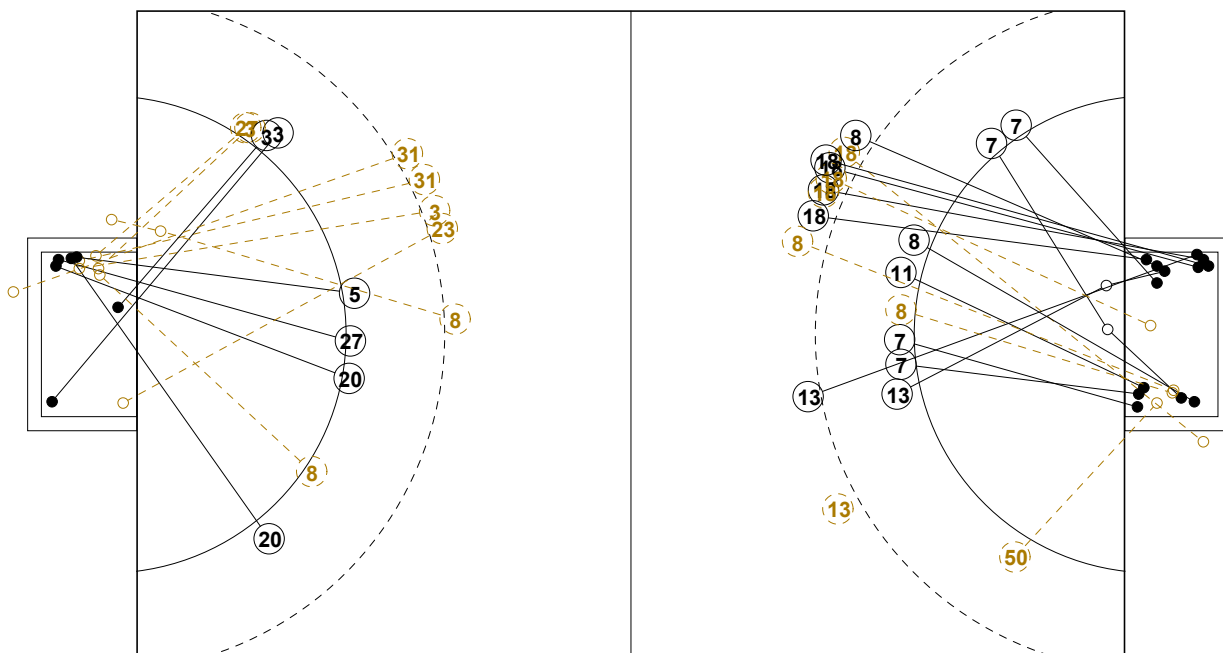

2016 IHF WOMEN'S YOUTH WORLD CHAMPIONSHIP IN SVK PICTORIAL MATCH STATISTICS

ROUND 2

MATCH 16

201612016-21-1/1

1st Half
16 : 13

2nd Half
21 : 29

2016 IHF WOMEN'S YOUTH WORLD CHAMPIONSHIP IN SVK

INDV/TEAM MATCH STATISTICS

OFFICIAL
HANDBALL
Women's Youth

PRELIMINARY
ROUND 2

GROUP B
MATCH 16

201612016-14-1/2
NTC
21/07/2016 16:00

No.	Name	Field Shot	Line Shot	Wing Shot	Fast Brk.	Brk. Thr.	Free Thr.	7m Thr.	Total	Rate %	ASST.	ERR.	WAR.	2'	D+DR	TIME
CHINA(CHN)																
<i>(COURT PLAYER)</i>																
1	WANG Xuan									0.0%						00:53:06
3	GAO Wenqi	0/1		2/3					2/4	50.0%		1				00:19:17
5	SUN Jiao		2/3						2/3	66.7%		3	1	1		00:51:14
7	WEI Xianji									0.0%						00:00:00
8	YANG Yin	1/3	0/1			1/2		3/6	5/12	41.7%	3	3				00:56:38
10	YANG Hui									0.0%						00:00:00
12	CHEN Ying									0.0%						00:00:00
14	HOU Xinmiao									0.0%						00:10:29
17	YANG Yang				0/1				0/1	0.0%			1	3		00:19:57
18	DAI Xiaoyu									0.0%						00:16:49
20	SUN Hongling			1/1		1/1			2/2	100%						00:29:32
23	ZHOU Mengxue	0/1						2/2	2/3	66.7%		1				00:22:58
27	GONG Lei		1/1	0/2			1/1		2/4	50.0%	1	3				00:36:34
31	HUANG Huiying	0/3	0/1	0/1	1/2		0/1	1/2	2/10	20.0%	1	1		2		00:52:31
33	YOU Wanying	1/2	2/3	0/1	1/1				4/7	57.1%		1		2	1	00:39:39
66	JIANG Yanhong									0.0%						00:06:54
Total		2/10	5/9	3/8	2/4	2/3	1/2	6/10	21/46	45.7%	5	13	2	8	1	
<i>(GOALKEEPER)</i>																
1	WANG Xuan	4/13	1/8	2/8	1/4	0/1		0/1	8/35	22.9%						00:53:06
66	JIANG Yanhong		0/1			0/1			0/2	0.0%						00:06:54
Total		4/13	1/9	2/8	1/4	0/2		0/1	8/37	21.6%						

COURT PLAYER: GOALS/SHOTS

GOALKEEPER: SAVED/SHOTS

TEAM TOTALS	GOALS	SAVED	MISSED	POST	BLOCKED	TOTAL	RATE(%)
Field Shot	2	6	1		1	10	20.0%
Line Shot	5	4				9	55.6%
Wing Shot	3	2	2	1		8	37.5%
Fastbreak	2	1	1			4	50.0%
Breakthrough	2	1				3	66.7%
Free Throw	1		1			2	50.0%
7M-Throw	6	2		2		10	60.0%