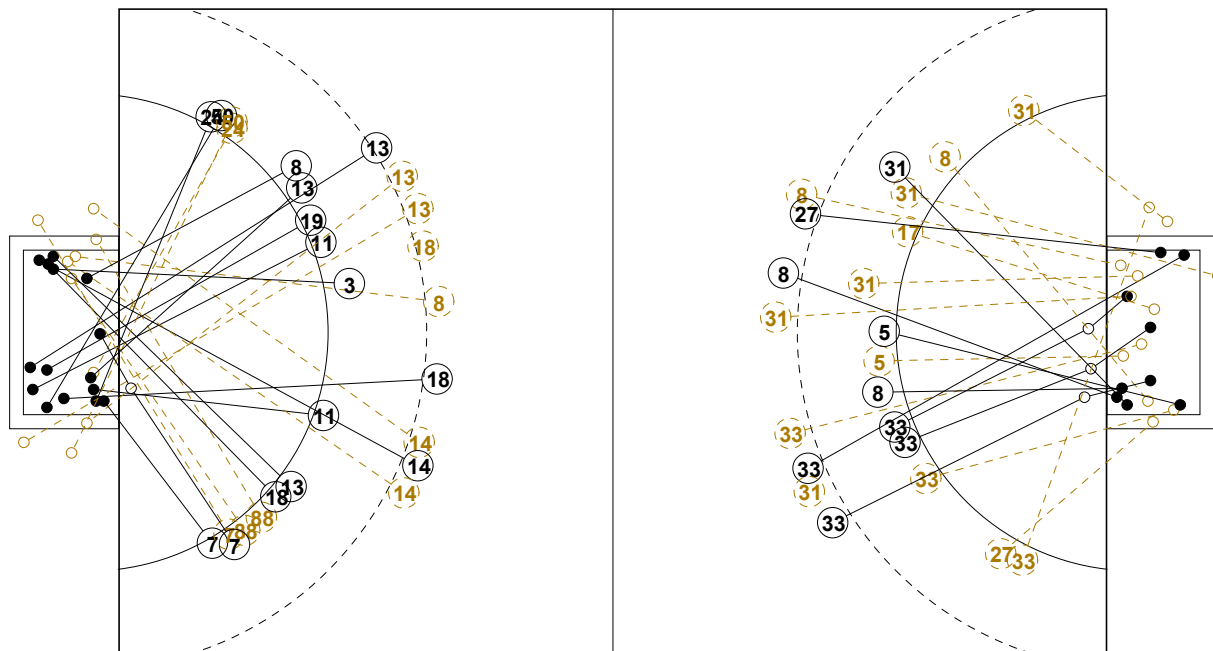

2016 IHF WOMEN'S YOUTH WORLD CHAMPIONSHIP IN SVK PICTORIAL MATCH STATISTICS

ROUND 2

MATCH 16

201612016-21-1/1

1st Half
16 : 13

2nd Half
21 : 29

2016 IHF WOMEN'S YOUTH WORLD CHAMPIONSHIP IN SVK

INDV/TEAM MATCH STATISTICS

OFFICIAL
HANDBALL
Women's Youth

PRELIMINARY
ROUND 2

GROUP B
MATCH 16

201612016-14-1/2
NTC
21/07/2016 16:00

No.	Name	Field Shot	Line Shot	Wing Shot	Fast Brk.	Brk. Thr.	Free Thr.	7m Thr.	Total	Rate %	ASST.	ERR.	WAR.	2'	D+DR	TIME
CHINA(CHN)																
<i>(COURT PLAYER)</i>																
1	WANG Xuan									0.0%						00:53:06
3	GAO Wenqi	0/1		2/3					2/4	50.0%		1				00:19:17
5	SUN Jiao		2/3						2/3	66.7%		3	1	1		00:51:14
7	WEI Xianji									0.0%						00:00:00
8	YANG Yin	1/3	0/1			1/2		3/6	5/12	41.7%	3	3				00:56:38
10	YANG Hui									0.0%						00:00:00
12	CHEN Ying									0.0%						00:00:00
14	HOU Xinmiao									0.0%						00:10:29
17	YANG Yang				0/1				0/1	0.0%			1	3		00:19:57
18	DAI Xiaoyu									0.0%						00:16:49
20	SUN Hongling			1/1		1/1			2/2	100%						00:29:32
23	ZHOU Mengxue	0/1						2/2	2/3	66.7%		1				00:22:58
27	GONG Lei		1/1	0/2			1/1		2/4	50.0%	1	3				00:36:34
31	HUANG Huiying	0/3	0/1	0/1	1/2		0/1	1/2	2/10	20.0%	1	1		2		00:52:31
33	YOU Wanying	1/2	2/3	0/1	1/1				4/7	57.1%		1		2	1	00:39:39
66	JIANG Yanhong									0.0%						00:06:54
Total		2/10	5/9	3/8	2/4	2/3	1/2	6/10	21/46	45.7%	5	13	2	8	1	
<i>(GOALKEEPER)</i>																
1	WANG Xuan	4/13	1/8	2/8	1/4	0/1		0/1	8/35	22.9%						00:53:06
66	JIANG Yanhong		0/1			0/1			0/2	0.0%						00:06:54
Total		4/13	1/9	2/8	1/4	0/2		0/1	8/37	21.6%						

COURT PLAYER: GOALS/SHOTS

GOALKEEPER: SAVED/SHOTS

TEAM TOTALS	GOALS	SAVED	MISSED	POST	BLOCKED	TOTAL	RATE(%)
Field Shot	2	6	1		1	10	20.0%
Line Shot	5	4				9	55.6%
Wing Shot	3	2	2	1		8	37.5%
Fastbreak	2	1	1			4	50.0%
Breakthrough	2	1				3	66.7%
Free Throw	1		1			2	50.0%
7M-Throw	6	2		2		10	60.0%