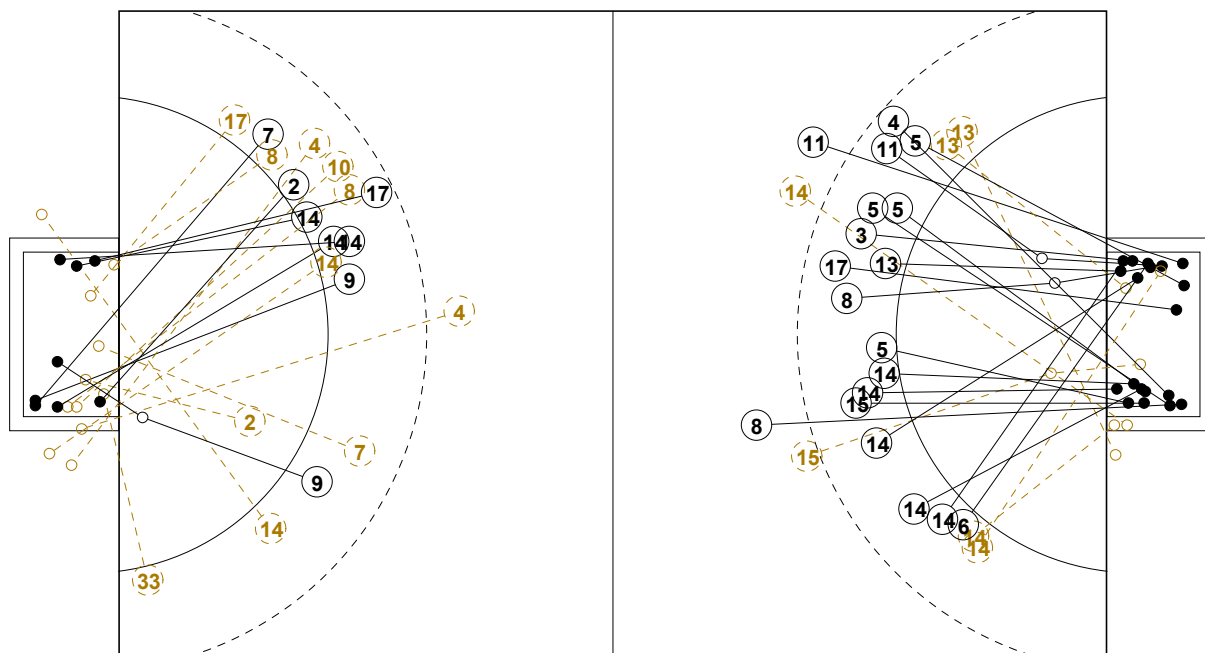

2016 IHF WOMEN'S YOUTH WORLD CHAMPIONSHIP IN SVK PICTORIAL MATCH STATISTICS

ROUND 2

MATCH 15

201612015-21-1/1

1st Half
18 : 11

2nd Half
19 : 39

2016 IHF WOMEN'S YOUTH WORLD CHAMPIONSHIP IN SVK

INDV/TEAM MATCH STATISTICS

OFFICIAL
HANDBALL
Women's Youth

PRELIMINARY
ROUND 2

GROUP A
MATCH 15

201612015-14-1/2
Nepela
21/07/2016 20:00

No.	Name	Field Shot	Line Shot	Wing Shot	Fast Brk.	Brk. Thr.	Free Thr.	7m Thr.	Total	Rate %	ASST.	ERR.	WAR.	2'	D+DR	TIME
CHILE(CHI)																
<i>(COURT PLAYER)</i>																
1	FERNANDEZ S. C.									0.0%						00:10:33
2	GOMEZ C. R. B.		3/4	0/1				2/3	5/8	62.5%	1	8		1		00:37:56
3	DEVVIC M. L. A.									0.0%						00:06:46
4	SEPULVEDA C. V.	0/1	0/1					0/1	0/3	0.0%	1	6	1	1		00:39:11
5	RAMIREZ Romina	0/1	1/1	1/1					2/3	66.7%	2					00:36:15
7	MONTENEGRO Ayele	0/2	0/1	1/1					1/4	25.0%	1			1		00:31:08
8	MUNOZ V. P. I.		0/2						0/2	0.0%	2	1				00:28:41
9	ELIZONDO I. C.		4/4						4/4	100%	1					00:33:23
10	ALARCON A. S. A.	0/2	0/2						0/4	0.0%	7			1		00:37:06
11	CASTRO ROJAS C.									0.0%						00:12:45
14	MORENO C. C.		5/7	0/1					5/8	62.5%	1					00:35:00
15	PEREZ G. V.		1/1	0/1					1/2	50.0%						00:25:23
16	PRADENA S. C. I.									0.0%						00:49:27
17	VALDERRAMA V. L.	1/1		0/1					1/2	50.0%	1					00:12:55
20	ALVAREZ CASTRO V									0.0%						00:00:00
33	PEREZ S. Doris			0/1					0/1	0.0%	2					00:15:31
Total		1/7	14/23	2/7				2/4	19/41	46.3%	2	31	2	4		
<i>(GOALKEEPER)</i>																
1	FERNANDEZ S. C.	0/1	0/3	1/1	0/3			0/1	1/9	11.1%						00:10:33
16	PRADENA S. C. I.	2/5	0/5	3/8	2/16	0/2		0/2	7/38	18.4%						00:49:27
Total		2/6	0/8	4/9	2/19	0/2		0/3	8/47	17.0%						

COURT PLAYER: GOALS/SHOTS

GOALKEEPER: SAVED/SHOTS

TEAM TOTALS	GOALS	SAVED	MISSED	POST	BLOCKED	TOTAL	RATE(%)
Field Shot	1	1	4	1		7	14.3%
Line Shot	14	6	3			23	60.9%
Wing Shot	2	2	3			7	28.6%
Fastbreak							0.0%
Breakthrough							0.0%
Free Throw							0.0%
7M-Throw	2	1	1			4	50.0%