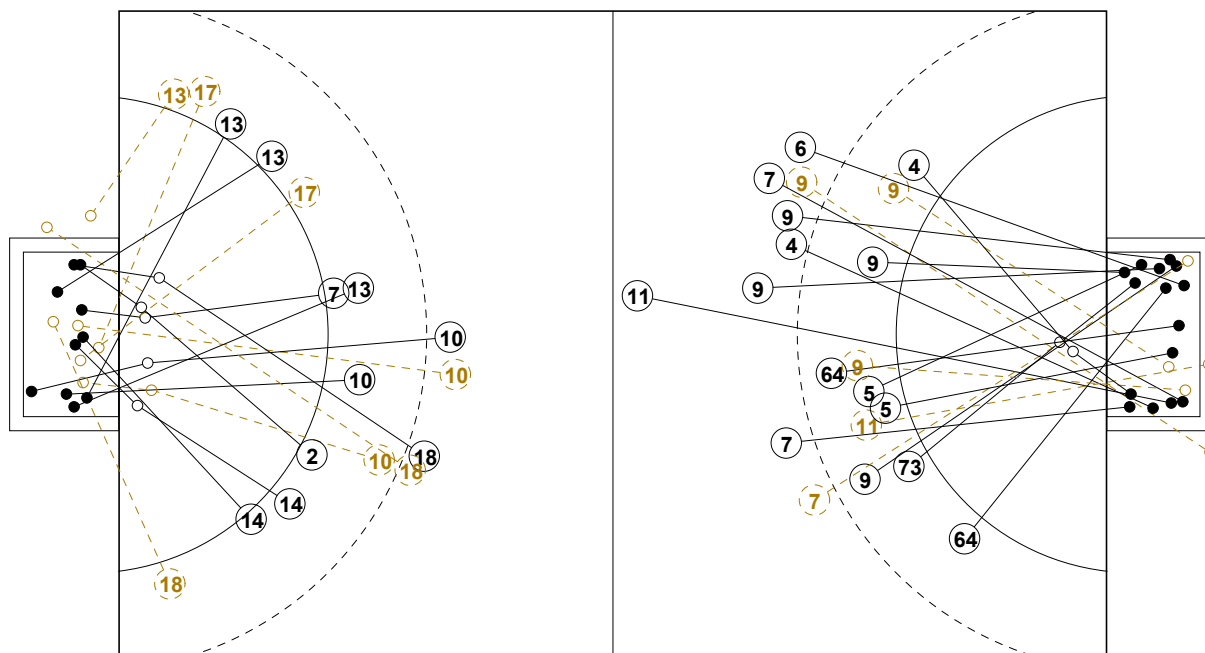

# 2016 IHF WOMEN'S YOUTH WORLD CHAMPIONSHIP IN SVK PICTORIAL MATCH STATISTICS

ROUND 2

MATCH 14

201612014-21-1/1

1st Half  
15 : 14

2nd Half  
25 : 32

### INDV/TEAM MATCH STATISTICS

OFFICIAL  
HANDBALL  
Women's Youth

PRELIMINARY  
ROUND 2

GROUP A  
MATCH 14

201612014-14-1/2  
Nepela  
21/07/2016 18:00

No.	Name	Field Shot	Line Shot	Wing Shot	Fast Brk.	Brk. Thr.	Free Thr.	7m Thr.	Total	Rate %	ASST.	ERR.	WAR.	2'	D+DR	TIME
<b>ANGOLA(ANG)</b>																
<i>(COURT PLAYER)</i>																
1	MOTA PAULO E.									0.0%						00:53:26
2	LEIA PEDRO M.		1/1						1/1	100%			1	1		00:49:32
5	OLIVEIRA NETO P.									0.0%						00:00:00
6	S. PAULO Chaula									0.0%						00:01:13
7	BASILIO SANTO Z.		1/1						1/1	100%		2	1	2		00:36:21
9	COSTA V. T.									0.0%						00:00:00
10	IRINELA ALVES O.	6/11	1/1		1/1			2/3	10/16	62.5%	2	6		1		00:50:27
12	BAZOLAU P.									0.0%						00:06:34
13	MADEIRA LUIS E.			3/5	4/4				7/9	77.8%	1	1				00:59:42
14	GILDA SIMAO P.	0/2	2/2	1/1	1/1				4/6	66.7%		3				00:49:46
15	AQUILA RANGEL G.									0.0%						00:00:00
17	SANTANA KIALA L.		0/1	0/1	0/1				0/3	0.0%		2		1		00:51:27
18	KIALA NGONGA V.	1/3	1/3	0/1					2/7	28.6%		1				00:29:42
19	DELFINA MARIO C.									0.0%		2				00:03:37
20	SEBASTIAO M. R.									0.0%						00:00:00
21	FRANCISCO J. R.									0.0%	1		1			00:24:24
<b>Total</b>		7/16	6/9	4/8	6/7			2/3	25/43	58.1%	4	17	3	5		
<i>(GOALKEEPER)</i>																
1	MOTA PAULO E.	2/15	3/7	1/4	0/3			0/5	6/34	17.6%						00:53:26
12	BAZOLAU P.	0/1	1/2		0/2				1/5	20.0%						00:06:34
<b>Total</b>		2/16	4/9	1/4	0/5			0/5	7/39	17.9%						