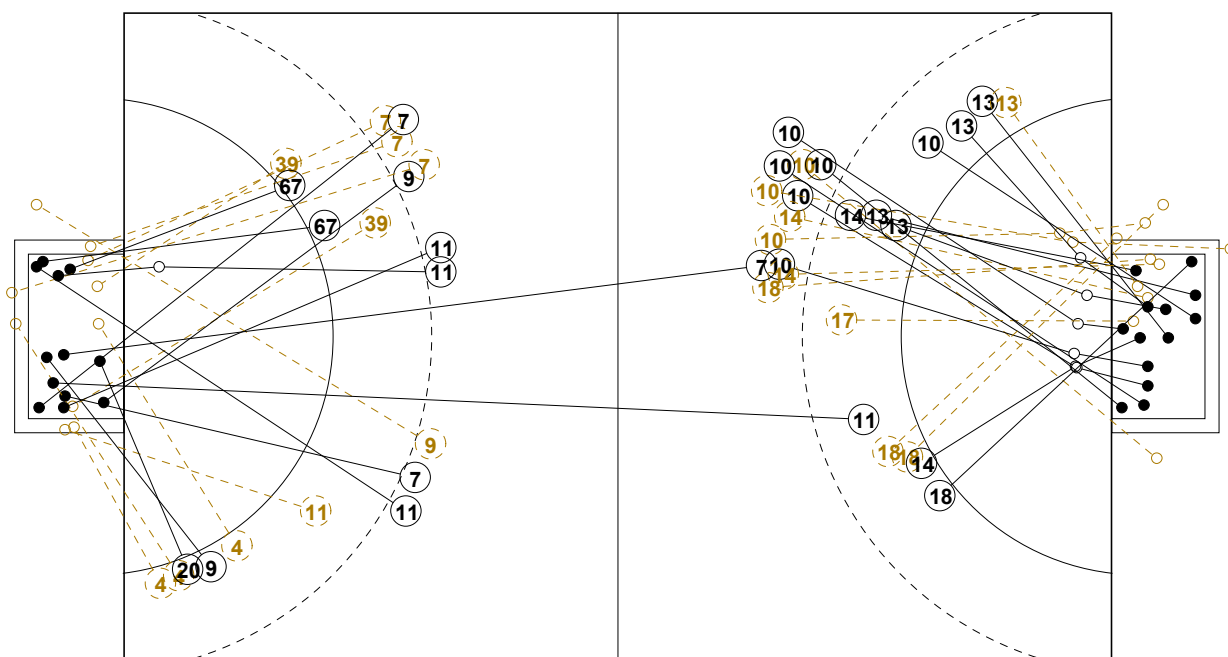

# 2016 IHF WOMEN'S YOUTH WORLD CHAMPIONSHIP IN SVK PICTORIAL MATCH STATISTICS

ROUND 2

MATCH 14

201612014-21-1/1

1st Half  
15 : 14

2nd Half  
25 : 32

### INDV/TEAM MATCH STATISTICS

OFFICIAL  
HANDBALL  
Women's Youth

PRELIMINARY  
ROUND 2

GROUP A  
MATCH 14

201612014-14-1/2  
Nepela  
21/07/2016 18:00

No.	Name	Field Shot	Line Shot	Wing Shot	Fast Brk.	Brk. Thr.	Free Thr.	7m Thr.	Total	Rate %	ASST.	ERR.	WAR.	2'	D+DR	TIME
<b>ANGOLA(ANG)</b>																
<i>(COURT PLAYER)</i>																
1	MOTA PAULO E.									0.0%						00:53:26
2	LEIA PEDRO M.		1/1						1/1	100%			1	1		00:49:32
5	OLIVEIRA NETO P.									0.0%						00:00:00
6	S. PAULO Chaula									0.0%						00:01:13
7	BASILIO SANTO Z.		1/1						1/1	100%		2	1	2		00:36:21
9	COSTA V. T.									0.0%						00:00:00
10	IRINELA ALVES O.	6/11	1/1		1/1			2/3	10/16	62.5%	2	6		1		00:50:27
12	BAZOLAU P.									0.0%						00:06:34
13	MADEIRA LUIS E.			3/5	4/4				7/9	77.8%	1	1				00:59:42
14	GILDA SIMAO P.	0/2	2/2	1/1	1/1				4/6	66.7%		3				00:49:46
15	AQUILA RANGEL G.									0.0%						00:00:00
17	SANTANA KIALA L.		0/1	0/1	0/1				0/3	0.0%		2		1		00:51:27
18	KIALA NGONGA V.	1/3	1/3	0/1					2/7	28.6%		1				00:29:42
19	DELFINA MARIO C.									0.0%		2				00:03:37
20	SEBASTIAO M. R.									0.0%						00:00:00
21	FRANCISCO J. R.									0.0%	1		1			00:24:24
<b>Total</b>		7/16	6/9	4/8	6/7			2/3	25/43	58.1%	4	17	3	5		
<i>(GOALKEEPER)</i>																
1	MOTA PAULO E.	2/15	3/7	1/4	0/3			0/5	6/34	17.6%						00:53:26
12	BAZOLAU P.	0/1	1/2		0/2				1/5	20.0%						00:06:34
<b>Total</b>		2/16	4/9	1/4	0/5			0/5	7/39	17.9%						