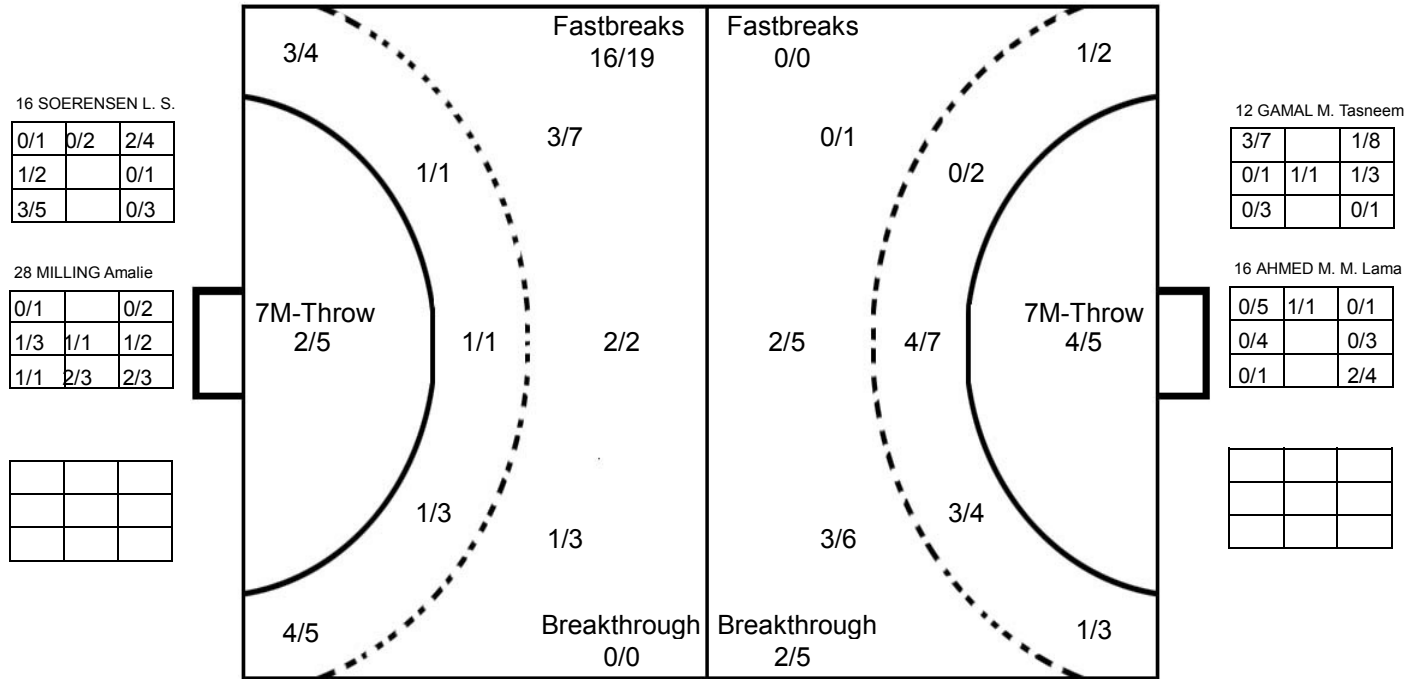

2016 IHF WOMEN'S YOUTH WORLD CHAMPIONSHIP IN SVK MATCH SHOT REPORT

ROUND 1

MATCH 10

201612010-41-1/1

DENMARK

2 BENDTSEN A. W.	4 JOERGENSEN K.	5 HANSEN Lea	6 HAGESOE H. E.	7 NIELSEN A. S. M.	8 BRUUS Kamilla	9 THOMSEN C. K.	10 OLSEN N. N.
<table border="1"><tr><td></td><td></td><td></td></tr><tr><td></td><td></td><td></td></tr><tr><td></td><td></td><td></td></tr></table>	<table border="1"><tr><td></td><td></td><td></td></tr><tr><td></td><td></td><td></td></tr><tr><td></td><td></td><td></td></tr></table>	<table border="1"><tr><td>2</td><td></td><td>1</td></tr><tr><td>2</td><td></td><td></td></tr><tr><td></td><td></td><td></td></tr></table>	<table border="1"><tr><td>1</td><td></td><td>1</td></tr><tr><td></td><td></td><td>1</td></tr><tr><td>1</td><td></td><td></td></tr></table>	<table border="1"><tr><td>1</td><td></td><td></td></tr><tr><td>1</td><td></td><td></td></tr><tr><td></td><td></td><td></td></tr></table>	<table border="1"><tr><td></td><td></td><td></td></tr><tr><td></td><td></td><td></td></tr><tr><td></td><td></td><td></td></tr></table>	<table border="1"><tr><td>1</td><td></td><td>1</td></tr><tr><td></td><td></td><td></td></tr><tr><td></td><td></td><td></td></tr></table>	<table border="1"><tr><td></td><td></td><td></td></tr><tr><td></td><td></td><td>1</td></tr><tr><td></td><td></td><td></td></tr></table>
Post - 0 Miss - 0 Block - 0	Post - 0 Miss - 1 Block - 0	Post - 0 Miss - 0 Block - 0	Post - 0 Miss - 0 Block - 0	Post - 0 Miss - 1 Block - 0	Post - 0 Miss - 0 Block - 0	Post - 1 Miss - 0 Block - 0	Post - 0 Miss - 0 Block - 0
14 SVARRE C. L.	15 FRIIS Emma C. U.	16 SOERENSEN L. S.	17 CHRISTIANSEN E.	18 DAHL Ida M. M.	19 LUNDGREEN N. S.	23 JENSEN Laura C.	28 MILLING Amalie
<table border="1"><tr><td>1</td><td></td><td></td></tr><tr><td></td><td></td><td>2</td></tr><tr><td></td><td></td><td></td></tr></table>	<table border="1"><tr><td>3</td><td></td><td>2</td></tr><tr><td>1</td><td></td><td></td></tr><tr><td></td><td></td><td></td></tr></table>	<table border="1"><tr><td></td><td></td><td></td></tr><tr><td></td><td></td><td></td></tr><tr><td></td><td></td><td></td></tr></table>	<table border="1"><tr><td></td><td></td><td></td></tr><tr><td></td><td></td><td></td></tr><tr><td>1</td><td></td><td>1</td></tr></table>	<table border="1"><tr><td></td><td></td><td>2</td></tr><tr><td></td><td></td><td></td></tr><tr><td>1</td><td></td><td>1</td></tr></table>	<table border="1"><tr><td></td><td></td><td></td></tr><tr><td></td><td></td><td>1</td></tr><tr><td>1</td><td></td><td></td></tr></table>	<table border="1"><tr><td></td><td></td><td>1</td></tr><tr><td>1</td><td></td><td></td></tr><tr><td></td><td></td><td>1</td></tr></table>	<table border="1"><tr><td></td><td></td><td></td></tr><tr><td></td><td></td><td></td></tr><tr><td></td><td></td><td></td></tr></table>
Post - 0 Miss - 0 Block - 0	Post - 0 Miss - 1 Block - 0	Post - 0 Miss - 0 Block - 0	Post - 0 Miss - 0 Block - 0	Post - 0 Miss - 0 Block - 0	Post - 0 Miss - 2 Block - 0	Post - 0 Miss - 1 Block - 0	Post - 0 Miss - 0 Block - 0

EGYPT

1 WAEL EKRAM Leila	4 SHERIF A. Leila	6 KHALED M. Donia	7 ABDELMONEM A. N.	8 ALI ABDELAZIZ N.	11 SAYED RABIE	12 GAMAL M.	14 AHMED H. Mariam
<table border="1"><tr><td></td><td></td><td></td></tr><tr><td></td><td></td><td></td></tr><tr><td></td><td></td><td></td></tr></table>	<table border="1"><tr><td></td><td></td><td>1</td></tr><tr><td></td><td></td><td></td></tr><tr><td></td><td></td><td></td></tr></table>	<table border="1"><tr><td></td><td></td><td></td></tr><tr><td></td><td></td><td></td></tr><tr><td></td><td></td><td></td></tr></table>	<table border="1"><tr><td></td><td></td><td></td></tr><tr><td></td><td></td><td></td></tr><tr><td></td><td></td><td></td></tr></table>	<table border="1"><tr><td></td><td></td><td></td></tr><tr><td></td><td></td><td></td></tr><tr><td></td><td></td><td></td></tr></table>	<table border="1"><tr><td></td><td></td><td></td></tr><tr><td></td><td></td><td></td></tr><tr><td></td><td></td><td></td></tr></table>	<table border="1"><tr><td></td><td></td><td></td></tr><tr><td></td><td></td><td></td></tr><tr><td></td><td></td><td>2</td></tr></table>	<table border="1"><tr><td></td><td></td><td></td></tr><tr><td></td><td></td><td></td></tr><tr><td></td><td></td><td></td></tr></table>
Post - 0 Miss - 0 Block - 0	Post - 0 Miss - 0 Block - 0	Post - 0 Miss - 0 Block - 0	Post - 0 Miss - 0 Block - 0	Post - 0 Miss - 0 Block - 0	Post - 0 Miss - 0 Block - 0	Post - 0 Miss - 0 Block - 0	Post - 0 Miss - 0 Block - 1
16 AHMED M. M.	17 ELMAKSOUD H. Y.	18 MUHAMED	21 FATHY M. A. Rana	32 ALI A. S. Malak	33 SABRY Shaimaa	66 HUSSEIN A. Esraa	88 WAHEED Yasmine
<table border="1"><tr><td></td><td>1</td><td></td></tr><tr><td></td><td></td><td></td></tr><tr><td></td><td></td><td></td></tr></table>	<table border="1"><tr><td></td><td></td><td></td></tr><tr><td></td><td></td><td></td></tr><tr><td></td><td></td><td></td></tr></table>	<table border="1"><tr><td></td><td>1</td><td>1</td></tr><tr><td></td><td></td><td>1</td></tr><tr><td></td><td></td><td></td></tr></table>	<table border="1"><tr><td></td><td></td><td></td></tr><tr><td></td><td></td><td></td></tr><tr><td></td><td></td><td></td></tr></table>	<table border="1"><tr><td></td><td></td><td>1</td></tr><tr><td>1</td><td></td><td></td></tr><tr><td></td><td></td><td></td></tr></table>	<table border="1"><tr><td></td><td>1</td><td></td></tr><tr><td>1</td><td></td><td>1</td></tr><tr><td>1</td><td>1</td><td>1</td></tr></table>	<table border="1"><tr><td></td><td></td><td></td></tr><tr><td>1</td><td></td><td></td></tr><tr><td></td><td></td><td></td></tr></table>	<table border="1"><tr><td></td><td>1</td><td>1</td></tr><tr><td></td><td></td><td>1</td></tr><tr><td></td><td></td><td></td></tr></table>
Post - 0 Miss - 0 Block - 0	Post - 0 Miss - 0 Block - 0	Post - 0 Miss - 0 Block - 0	Post - 0 Miss - 0 Block - 0	Post - 1 Miss - 1 Block - 0	Post - 0 Miss - 0 Block - 0	Post - 0 Miss - 1 Block - 0	Post - 1 Miss - 0 Block - 1