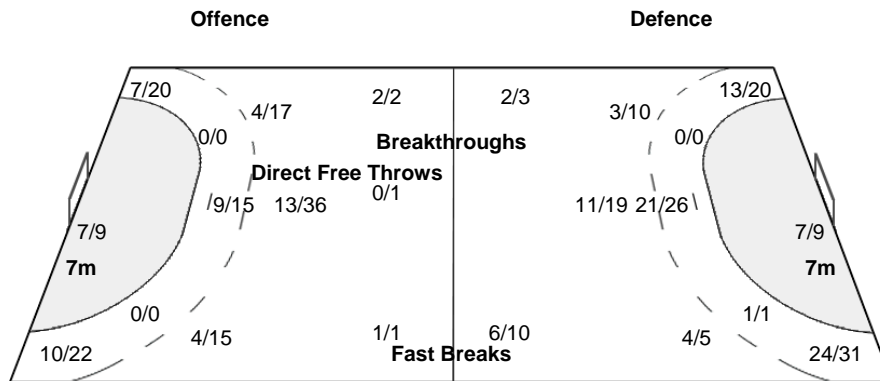

Cumulative Statistics

ARG - Argentina

Shots Distribution

Players

Goals / Shots

1 SCHLESINGER S	2 SALVADO L	3 SALA N	4 HARO L	5 FERREA B	6 DECILIO M	7 ROMERO M
	2/3	1/1	2/2			
		0/2	1/1			
	1/2	1/1	2/2			
	2-Missed 2-Post			7-Missed 3-Post	2-Blocked	
8 AIMONE F	9 MENDOZA L	10 CRIVELLI V	11 TAGLIAVINI S	12 KOGAN V	13 MENA A	14 BIANCHI V
1/1	2/2	1/1	1/2	1/3		
	1/1	0/1				
	2/2	3/4	1/1			
	2-Missed		2-Blocked	1-Post	2-Blocked	
15 TOTOLO S	17 BELOTTI A					
	1/1	1/1	1/1			
2/2	1/2	1/1	0/2		0/2	
1/1		1/1	0/1			
3-Missed		4-Missed	1-Blocked			

Team	Goals / Shots
	9/20
	4/7
	8/11
	6/14
	1/6
	3/5
	12/14
	4/7
	10/11
25-Missed 8-Post 10-Blocked