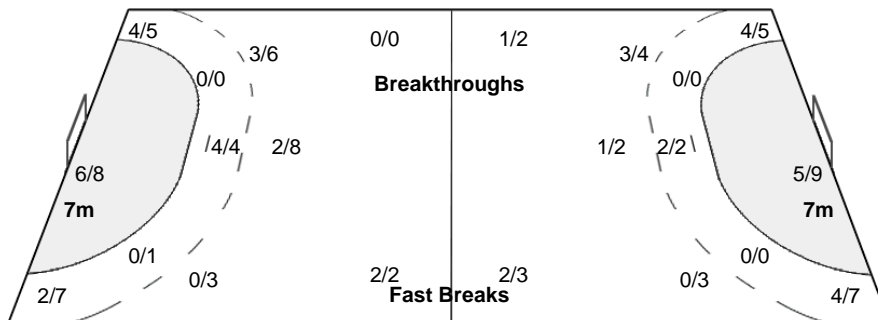

Offence

Goalkeepers Saves / Shots

1/5	2/5	2/2
0/1	0/1	0/1
0/8	1/4	1/2

1 GRUBISIC J

	0/1	
0/1		0/1

16 JELCIC I

1/5	2/5	2/2
0/1		0/1
0/7	1/4	1/1

LEGEND	
%	Efficiency
AS	Assists
G/S	Goals/Shots
TO	Turnover
2Min	2 Minute Suspensions
BS	Blocked Shots
n/a	not applicable
TP	Time Played
6m	6-metre Shots
BT	Breakthroughs
RC	Red Cards
Wing	Wing Shots
7m	7-metre Shots
DR	Disqualification with report
S/S	Saves/Shots
YC	Yellow Cards
9m	9-metre Shots
FB	Fast Breaks
ST	Steals