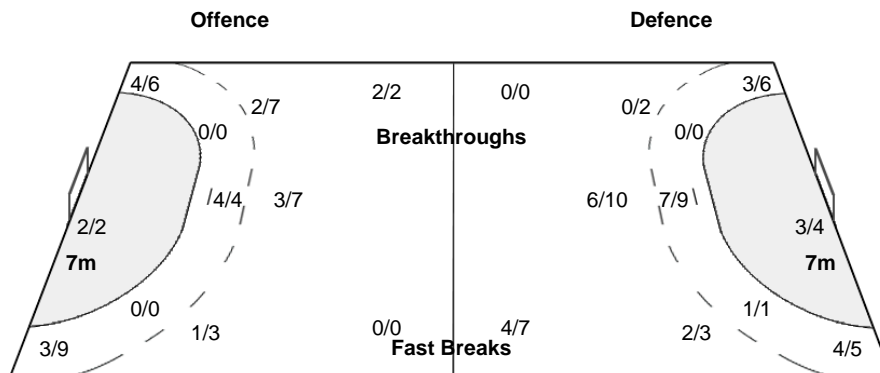

ARG - Argentina

Shots Distribution

Players

Goals / Shots

1 SCHLESINGER S	2 SALVADO L	3 SALA N	4 HARO L	5 FERREA B	6 DECILIO M	7 ROMERO M
	1/1		1/1		1/2	1/1
	0/1	2/2	0/1		1/1	0/1
			1/1	1/1		0/1
	1-Missed 1-Post		3-Missed 1-Post	1-Blocked	1-Missed	2-Blocked 1-Missed

8 AIMONE F	9 MENDOZA L	10 CRIVELLI V	11 TAGLIAVINI S	12 KOGAN V	13 MENA A	14 BIANCHI V
	2/2					
	1/1				2/2	
	1-Blocked	1-Post				

15 TOTOLLO S	17 BELOTTI A
	1/1
1/1	0/1
	1/1

Team	
Goals / Shots	
5/6	2/2
2/4	1/2
5/7	1/1
5/5	
6-Missed	3-Post
	4-Blocked