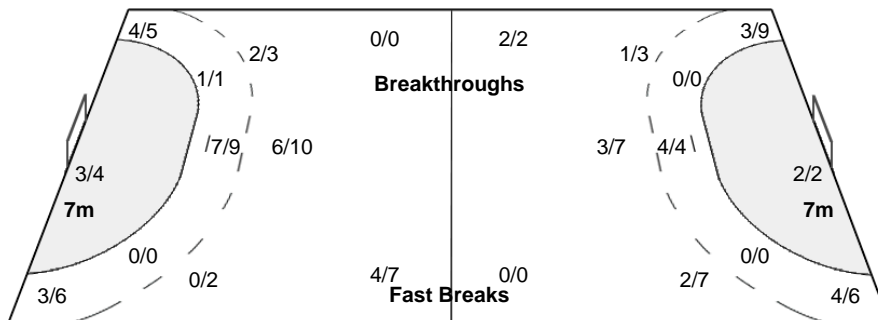

Offence

Goalkeepers Saves / Shots

1/6	0/2
2/4	1/2
2/7	0/1
0/5	

1 van der WAL M

1/1	0/1
1/1	
0/1	0/4

3 van DORST L

0/5	0/1
1/3	1/2
2/6	0/1
0/1	0/1

LEGEND	
%	Efficiency
AS	Assists
G/S	Goals/Shots
TO	Turnover
2Min	2 Minute Suspensions
BS	Blocked Shots
n/a	not applicable
TP	Time Played
6m	6-metre Shots
BT	Breakthroughs
RC	Red Cards
Wing	Wing Shots
7m	7-metre Shots
DR	Disqualification with report
S/S	Saves/Shots
YC	Yellow Cards
9m	9-metre Shots
FB	Fast Breaks
ST	Steals