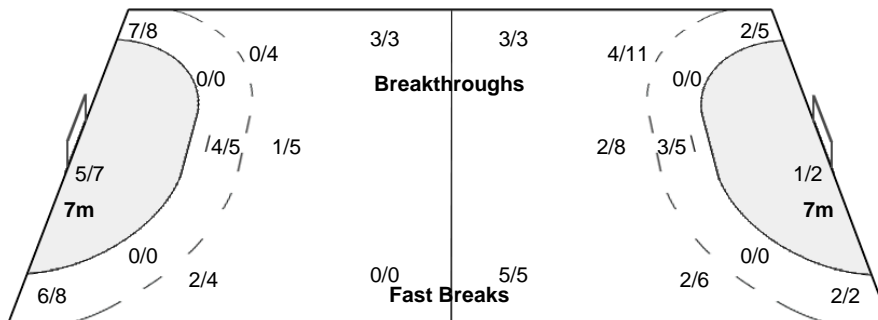

Offence

Goalkeepers Saves / Shots

0/1	0/1	3/5
0/4	2/2	2/5
8/14	0/3	1/5

1 GONZALEZ RAMOS C

0/2	2/2
1/3	0/1

12 NAVARRO GIMENEZ S

0/1	0/1	1/3
0/2	2/2	2/5
7/11	0/3	1/4

39 CIOBANU M

0/0	0/0	0/0

LEGEND		
%	Efficiency	
AS	Assists	
G/S	Goals/Shots	
TO	Turnover	
2Min	2 Minute Suspensions	
BS	Blocked Shots	
n/a	not applicable	
TP	Time Played	
6m	6-metre Shots	
BT	Breakthroughs	
RC	Red Cards	
Wing	Wing Shots	
7m	7-metre Shots	
DR	Disqualification with report	
S/S	Saves/Shots	
YC	Yellow Cards	
9m	9-metre Shots	
FB	Fast Breaks	
ST	Steals