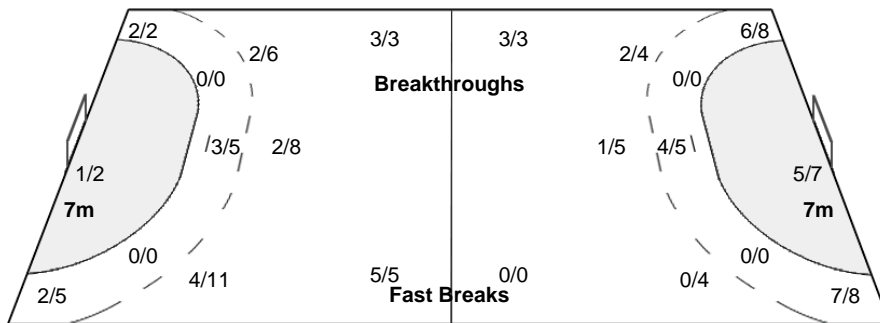

Offence

Goalkeepers
Saves / Shots

0/6	2/3	0/5
1/4	1/1	2/8
0/6		0/1

1 van der WAL M

	0/1	0/3
		0/4
		0/1

23 JANKOVIC J

0/6	2/2	0/2
1/4	1/1	2/4
0/6